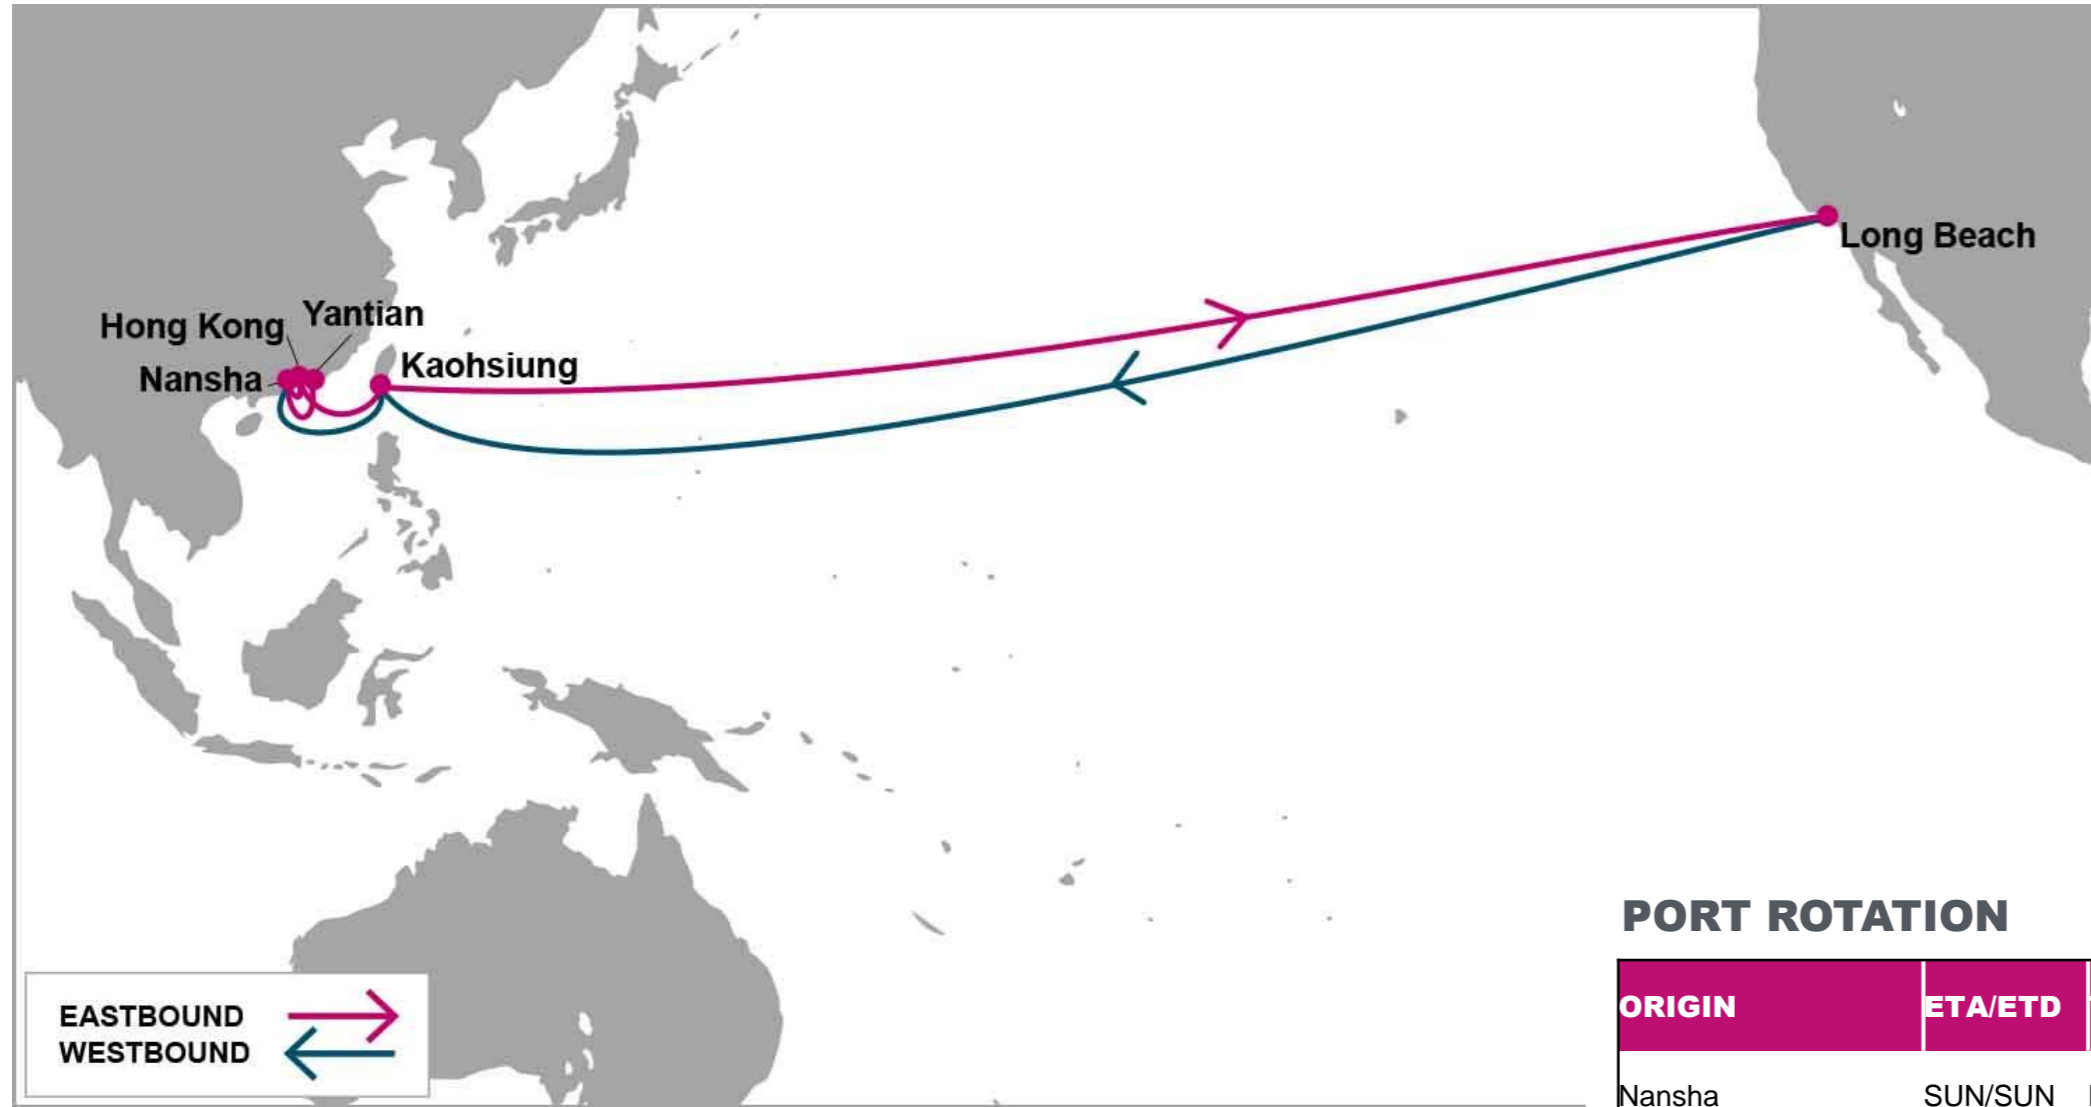

For more information, please click [here](#)

**PORT ROTATION**

(Terminals are subject to change)

ORIGIN	ETA/ETD	TERMINAL
Nansha	SUN/SUN	Nansha New Port Terminal
Hong Kong	MON/MON	Hongkong International Terminals (HIT)
Yantian	TUE/WED	Yantian International Container Terminal
Kaohsiung	THU/THU	OOCL Kaohsiung Container Terminal
Long Beach	WED/TUE	Long Beach Container Terminal
Kaohsiung	SAT/SUN	OOCL Kaohsiung Container Terminal
Nansha	SUN/SUN	Nansha New Port Terminal
<b>Turnaround days: 49</b>		

E/B	LGB	W/B	KHH	NSA	HKG	YTN
NSA	17	LGB	18	26	27	28
HKG	16					
YTN	14					
KHH	13					

**KEY TRANSIT TABLE** - UNLOCODE PORT NAME & COUNTRY NAME

YTN: Yantian, China | NSA: Nansha, China | HKG: Hong Kong, China | KHH: Kaohsiung, Taiwan | LGB: Long Beach, USA

NOTE: Transit times and port rotation are as of now and subject to change