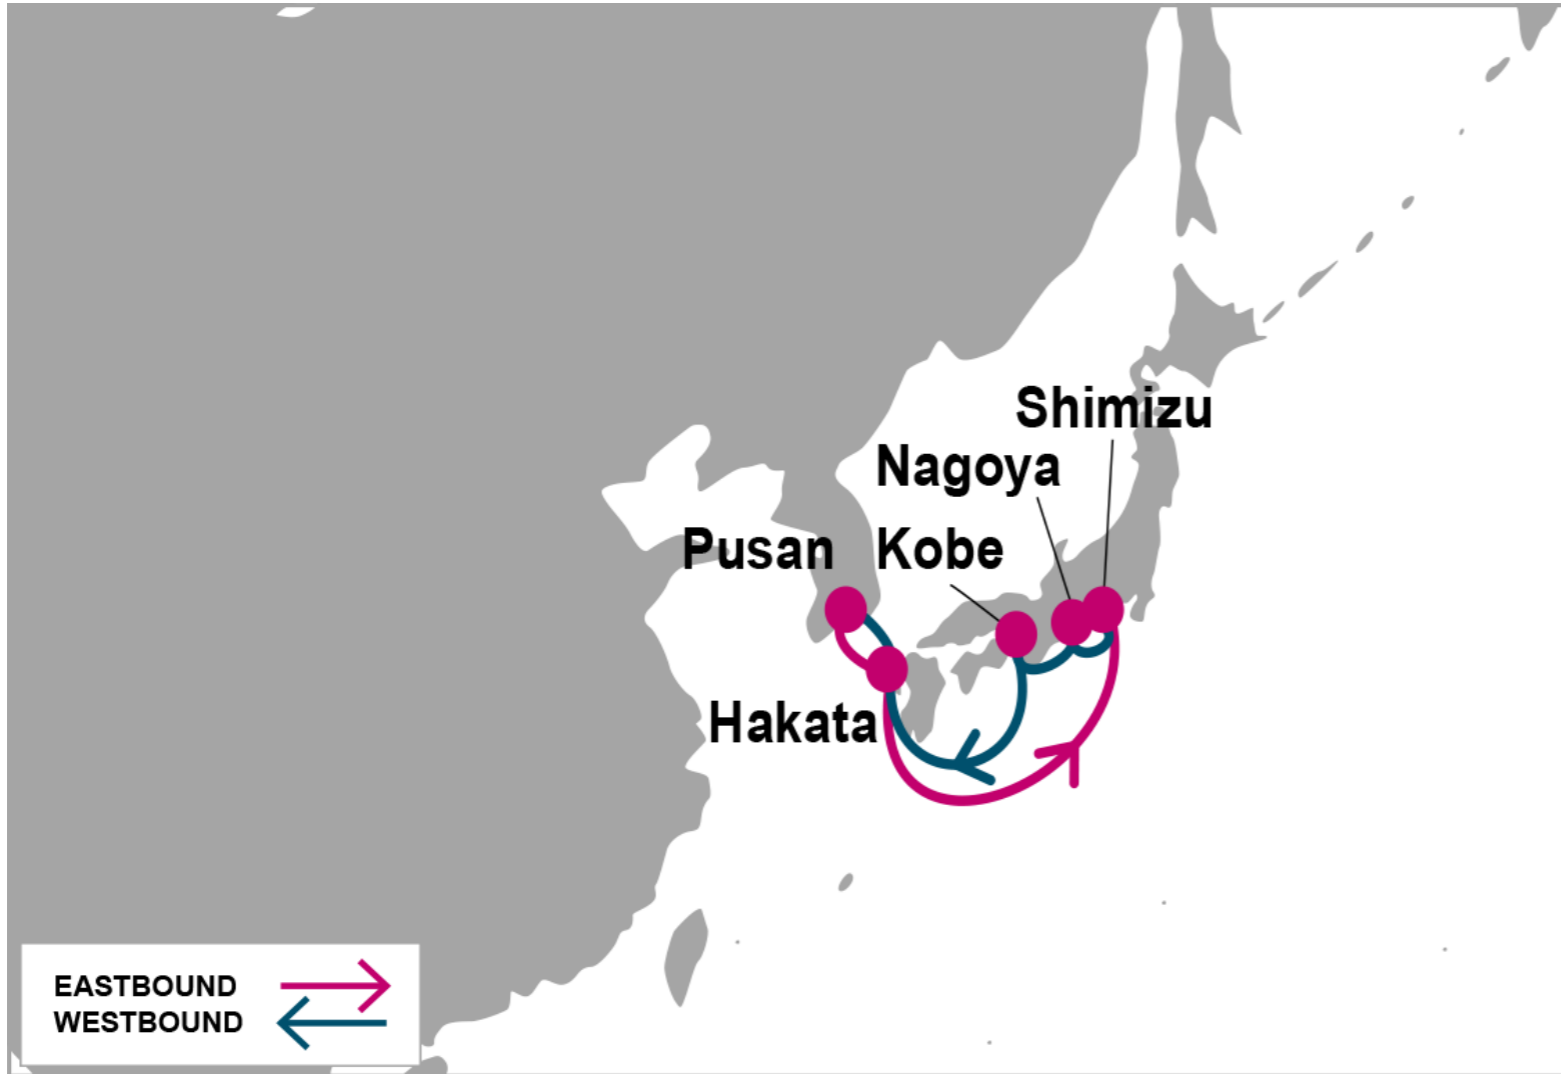

For more information, please click [here](#)

**PORT ROTATION**

(Terminals are subject to change)

ORIGIN	ETA/ETD	TERMINAL
Pusan	SAT/SAT	HPNT, HMM PSA New-Port Terminal Co. Ltd
Hakata	SUN/SUN	Hakata Island City Ctr Tml
Shimizu	WED/WED	Shimizu Container Terminal
Nagoya	WED/THU	Nagoya Container Berth
Kobe	THU/THU	Rokko Island C-45
Hakata	FRI/SAT	Hakata Island City Ctr Tml
Pusan	SAT/SAT	HPNT, HMM PSA New-Port Terminal Co. Ltd
<b>Turnaround days: 7</b>		

E/B	HKT	SMZ	NGO	UKB	W/B	PUS
PUS	1	4	4	5	SMZ	3
HKT		3	3	4	NGO	2
					UKB	2
					HKT	0

**KEY TRANSIT TABLE** - UNLOCODE PORT NAME & COUNTRY NAME

**PUS:** Pusan, South Korea | **HKT:** Hakata, Japan | **NGO:** Nagoya, Japan | **UKB:** Kobe, Japan | **SMZ:** Shimizu, Japan

NOTE: Transit times and port rotation are as of now and subject to change