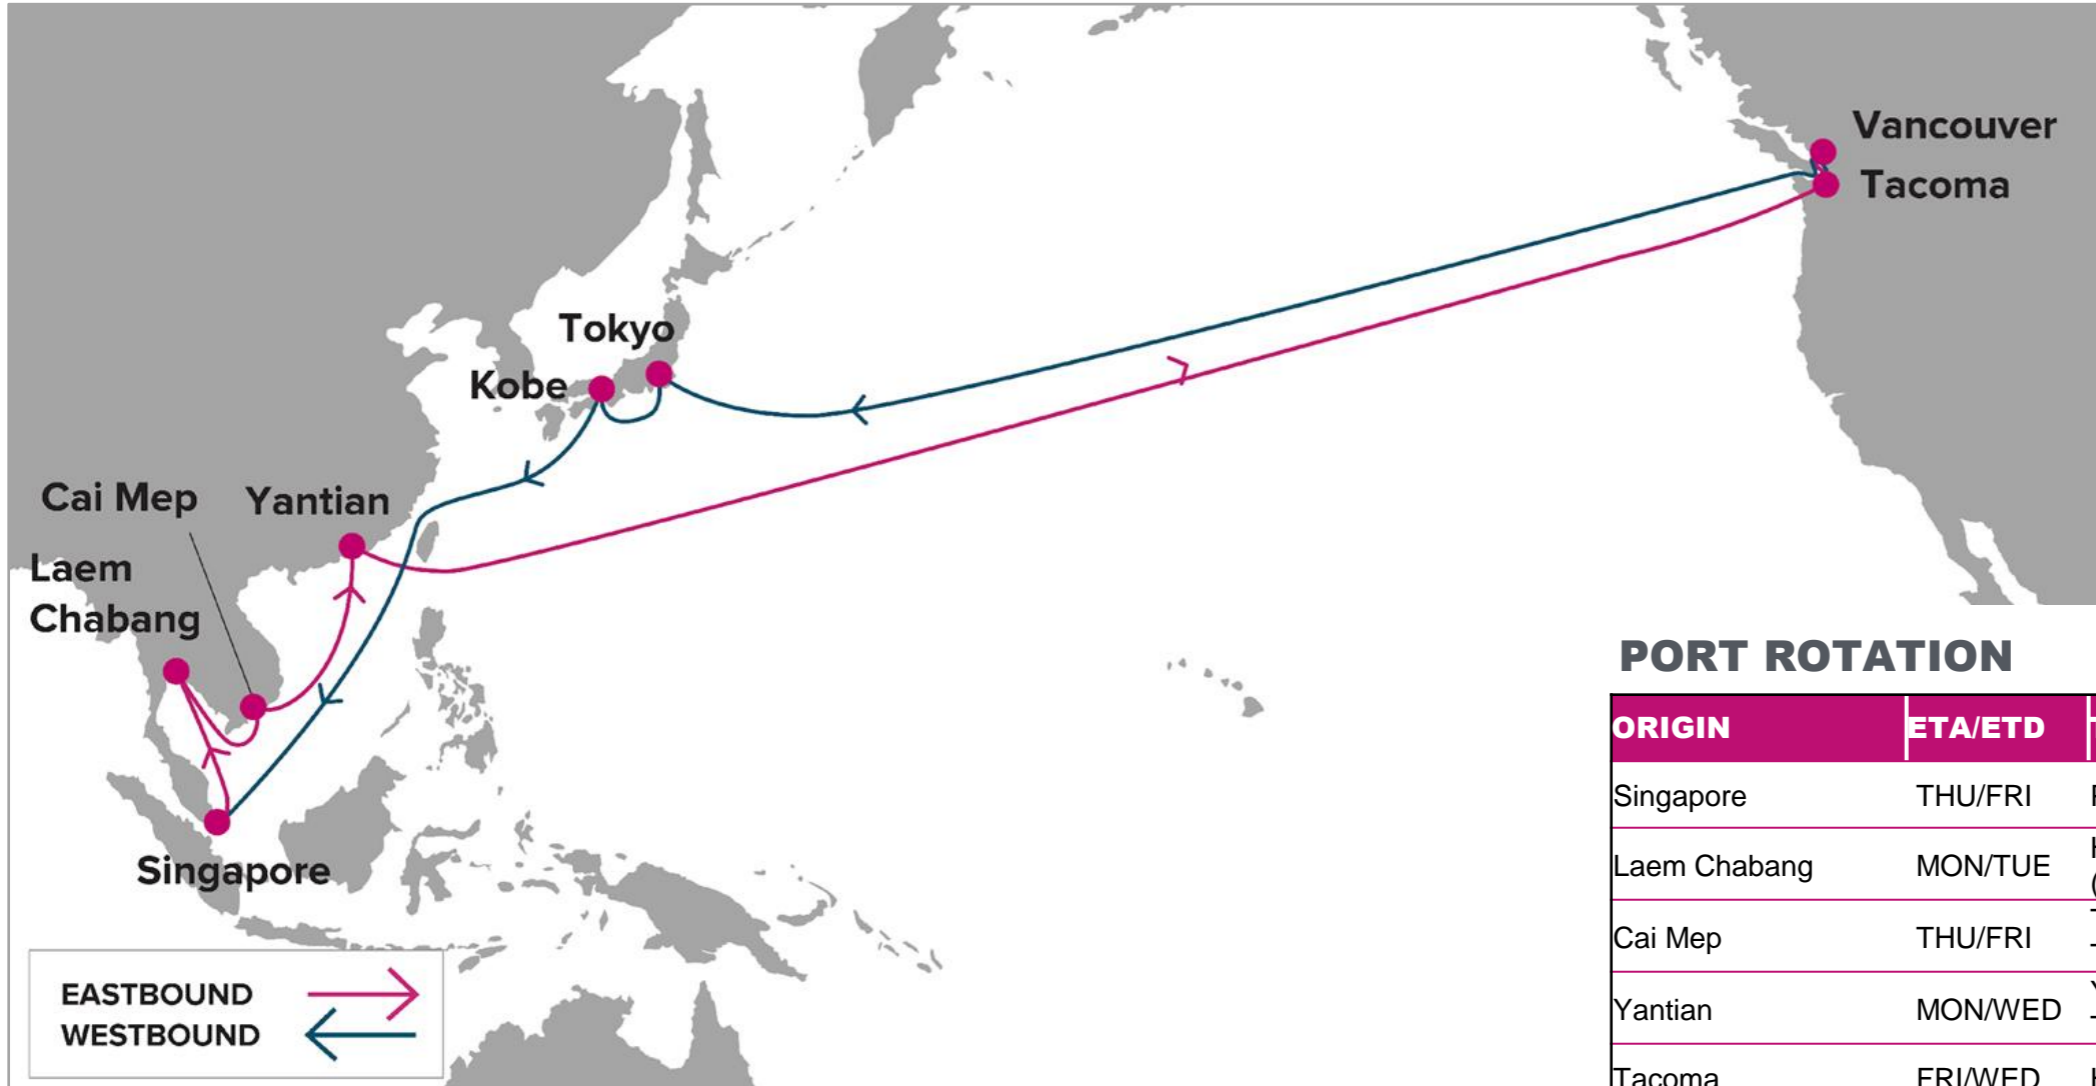

For more information, please click [here](#)

PORT ROTATION

(Terminals are subject to change)

ORIGIN	ETA/ETD	TERMINAL
Singapore	THU/FRI	PSA Singapore
Laem Chabang	MON/TUE	Hutchison Laem Chabang Terminal (HLT)
Cai Mep	THU/FRI	Tan Cang Cai Mep International Terminal (TICT)
Yantian	MON/WED	Yantian International Container Terminal (YICT)
Tacoma	FRI/WED	Husky Terminal
Vancouver	THU/MON	Deltaport (GCT Canada)
Tokyo	SAT/SUN	Ohi Container Terminal No.2
Kobe	MON/TUE	NYK Kobe Container Terminal
Singapore	THU/FRI	PSA Singapore
Turnaround days: 63		

TPEB	TIW	VAN	TPWB	TYO	UKB	SIN	LCH	CMP	YTN
SIN	28	34	TIW	17	19	29	33	36	40
LCH	24	30	VAN	12	14	24	28	31	35
CMP	21	27							
YTN	16	22							

KEY TRANSIT TABLE - UNLOCODE PORT NAME & COUNTRY NAME

SIN: Singapore, Singapore | **LCH:** Laem Chabang, Thailand | **VUT:** Cai Mep, Vietnam | **YTN:** Yantian, China | **TIW:** Tacoma, USA | **VAN:** Vancouver, Canada | **TYO:** Tokyo, Japan | **UKB:** Kobe, Japan

NOTE: Transit times and port rotation are as of now and subject to change