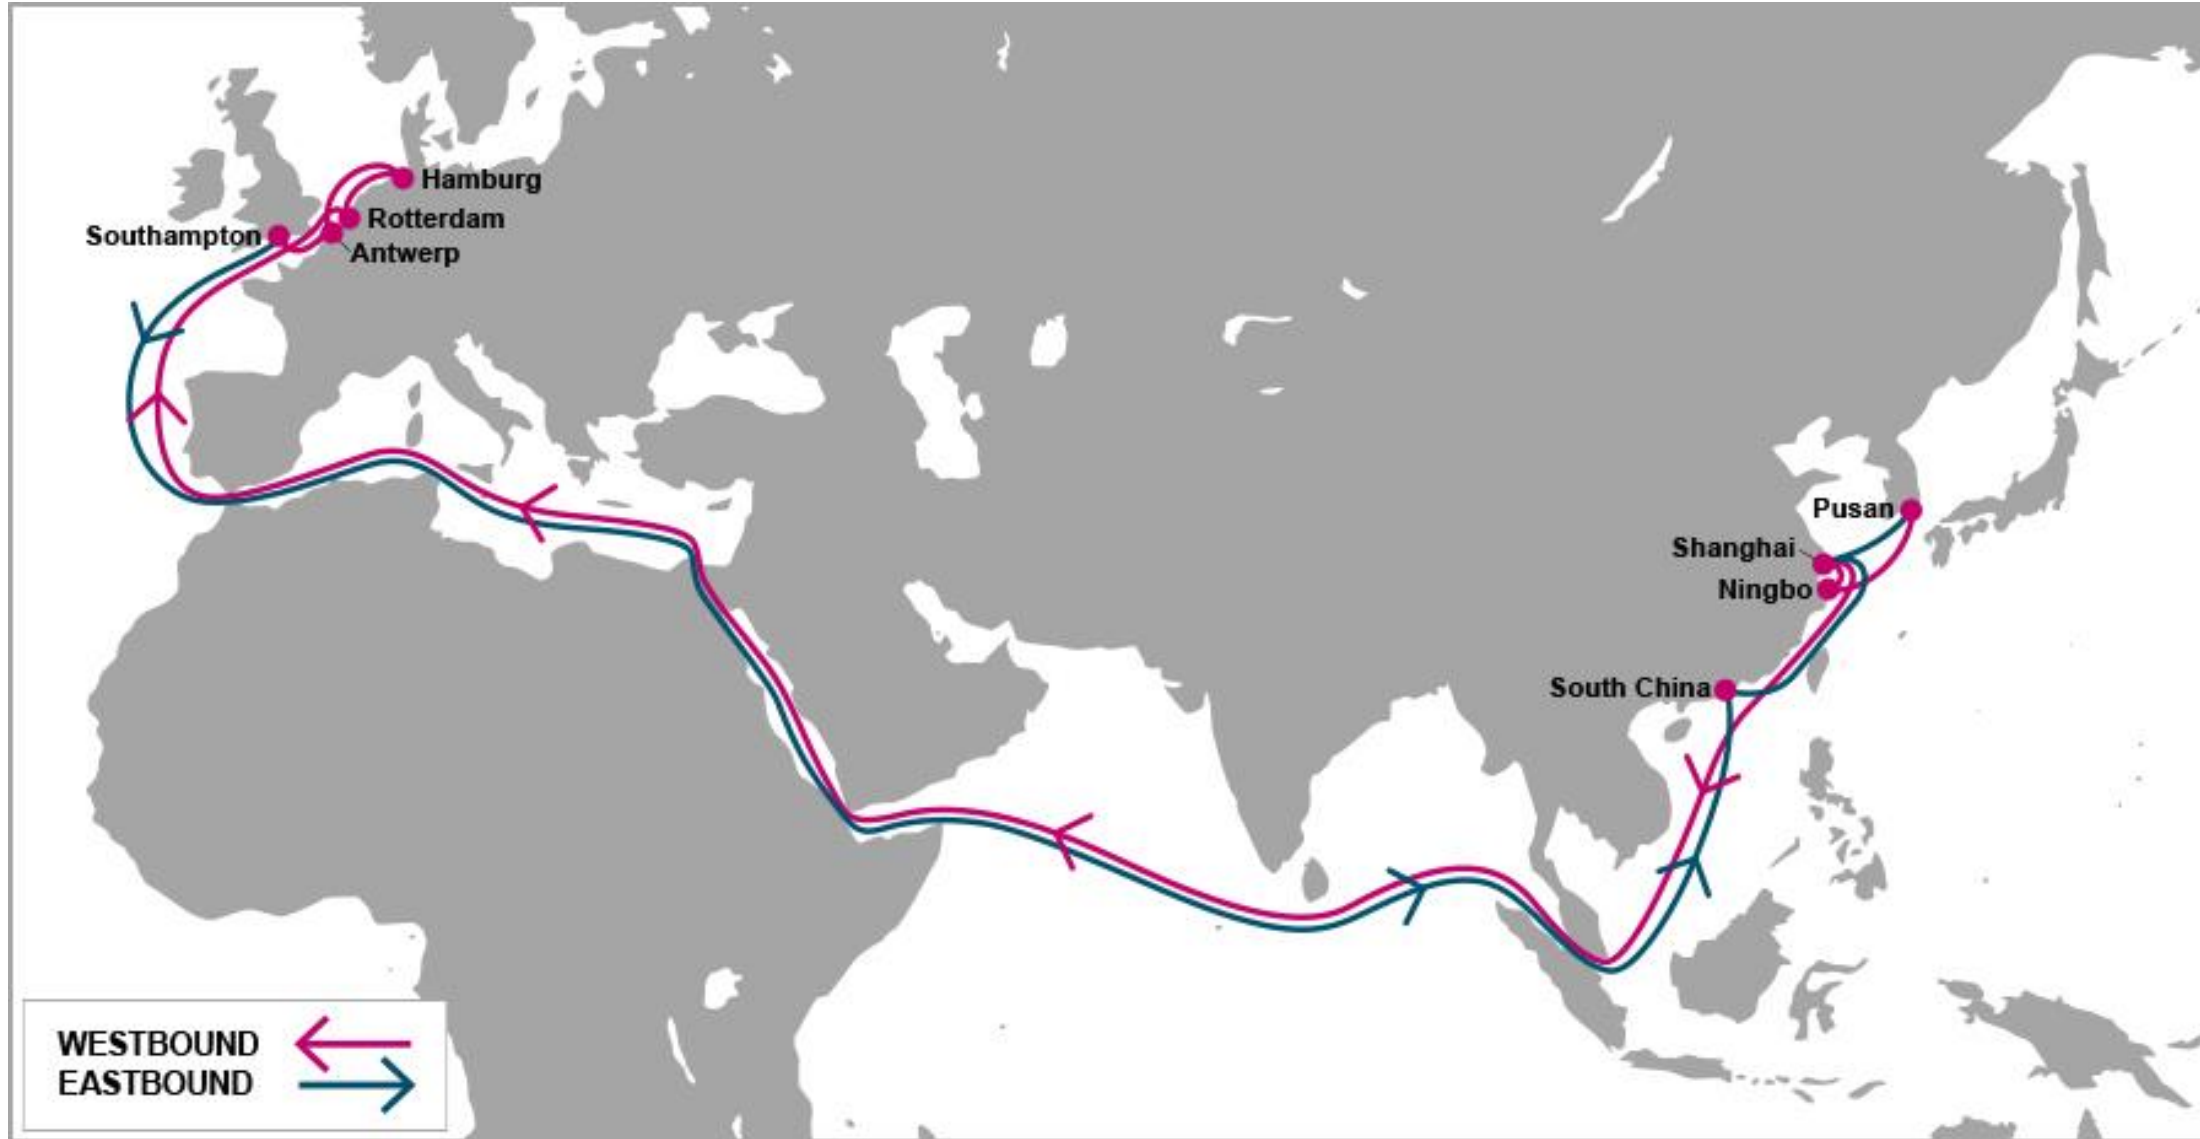

FE4: Far East - Europe 4

PORT ROTATION

ORIGIN
Pusan
Ningbo
Shanghai
Rotterdam
Hamburg
Antwerp
Southampton
South China
Shanghai
Pusan
Weekly/Fixed Day Service

EFFECTIVE VESSEL:

TBD