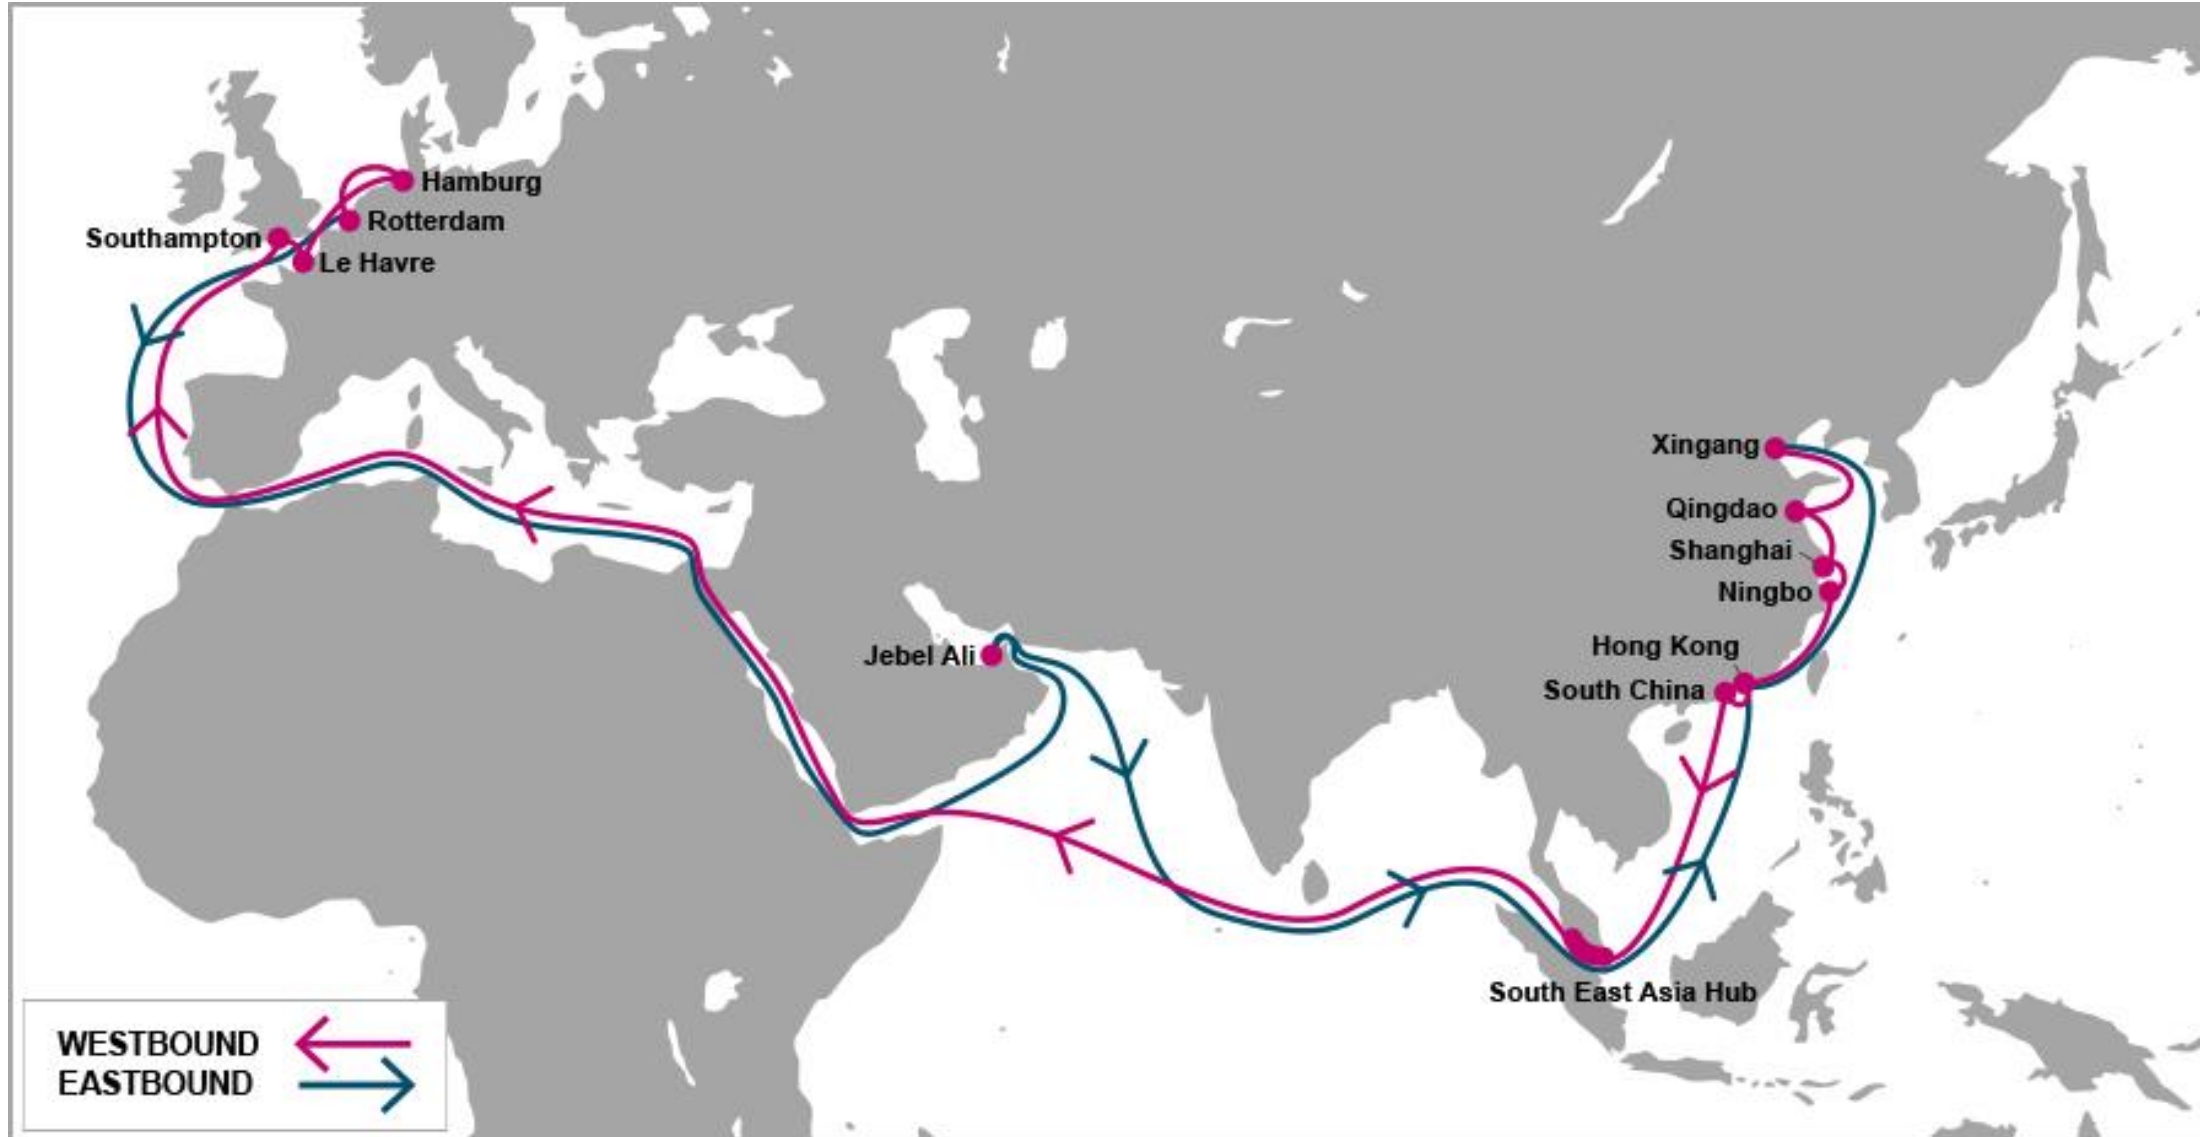

## PORT ROTATION

ORIGIN
Kobe
Nagoya
Shimizu
Tokyo
South East Asia Hub
Jeddah
Rotterdam
Hamburg
Southampton
Le Havre
South East Asia Hub
Kobe
Weekly/Fixed Day Service

**EFFECTIVE VESSEL:**

TBD

## PORT ROTATION

ORIGIN
Xingang
Qingdao
Shanghai
Ningbo
Hong Kong
South China
South East Asia Hub
Southampton
Le Havre
Hamburg
Rotterdam
Jebel Ali
Hong Kong
Xingang
Weekly/Fixed Day Service

**EFFECTIVE VESSEL:**

## PORT ROTATION

ORIGIN
Hong Kong
Xiamen
Kaohsiung
South China
Rotterdam
Hamburg
Antwerp
Le Havre
London Gateway
South East Asia Hub
Hong Kong
Weekly/Fixed Day Service

**EFFECTIVE VESSEL:**

TBD

## PORT ROTATION

ORIGIN
Pusan
Shanghai
Ningbo
South China
South East Asia Hub
Jeddah
Ashdod
Istanbul (Ambarli)
Izmit
Izmir
Mersin
Ashdod
Jeddah
South East Asia Hub
Kaohsiung
Pusan

Weekly/Fixed Day Service