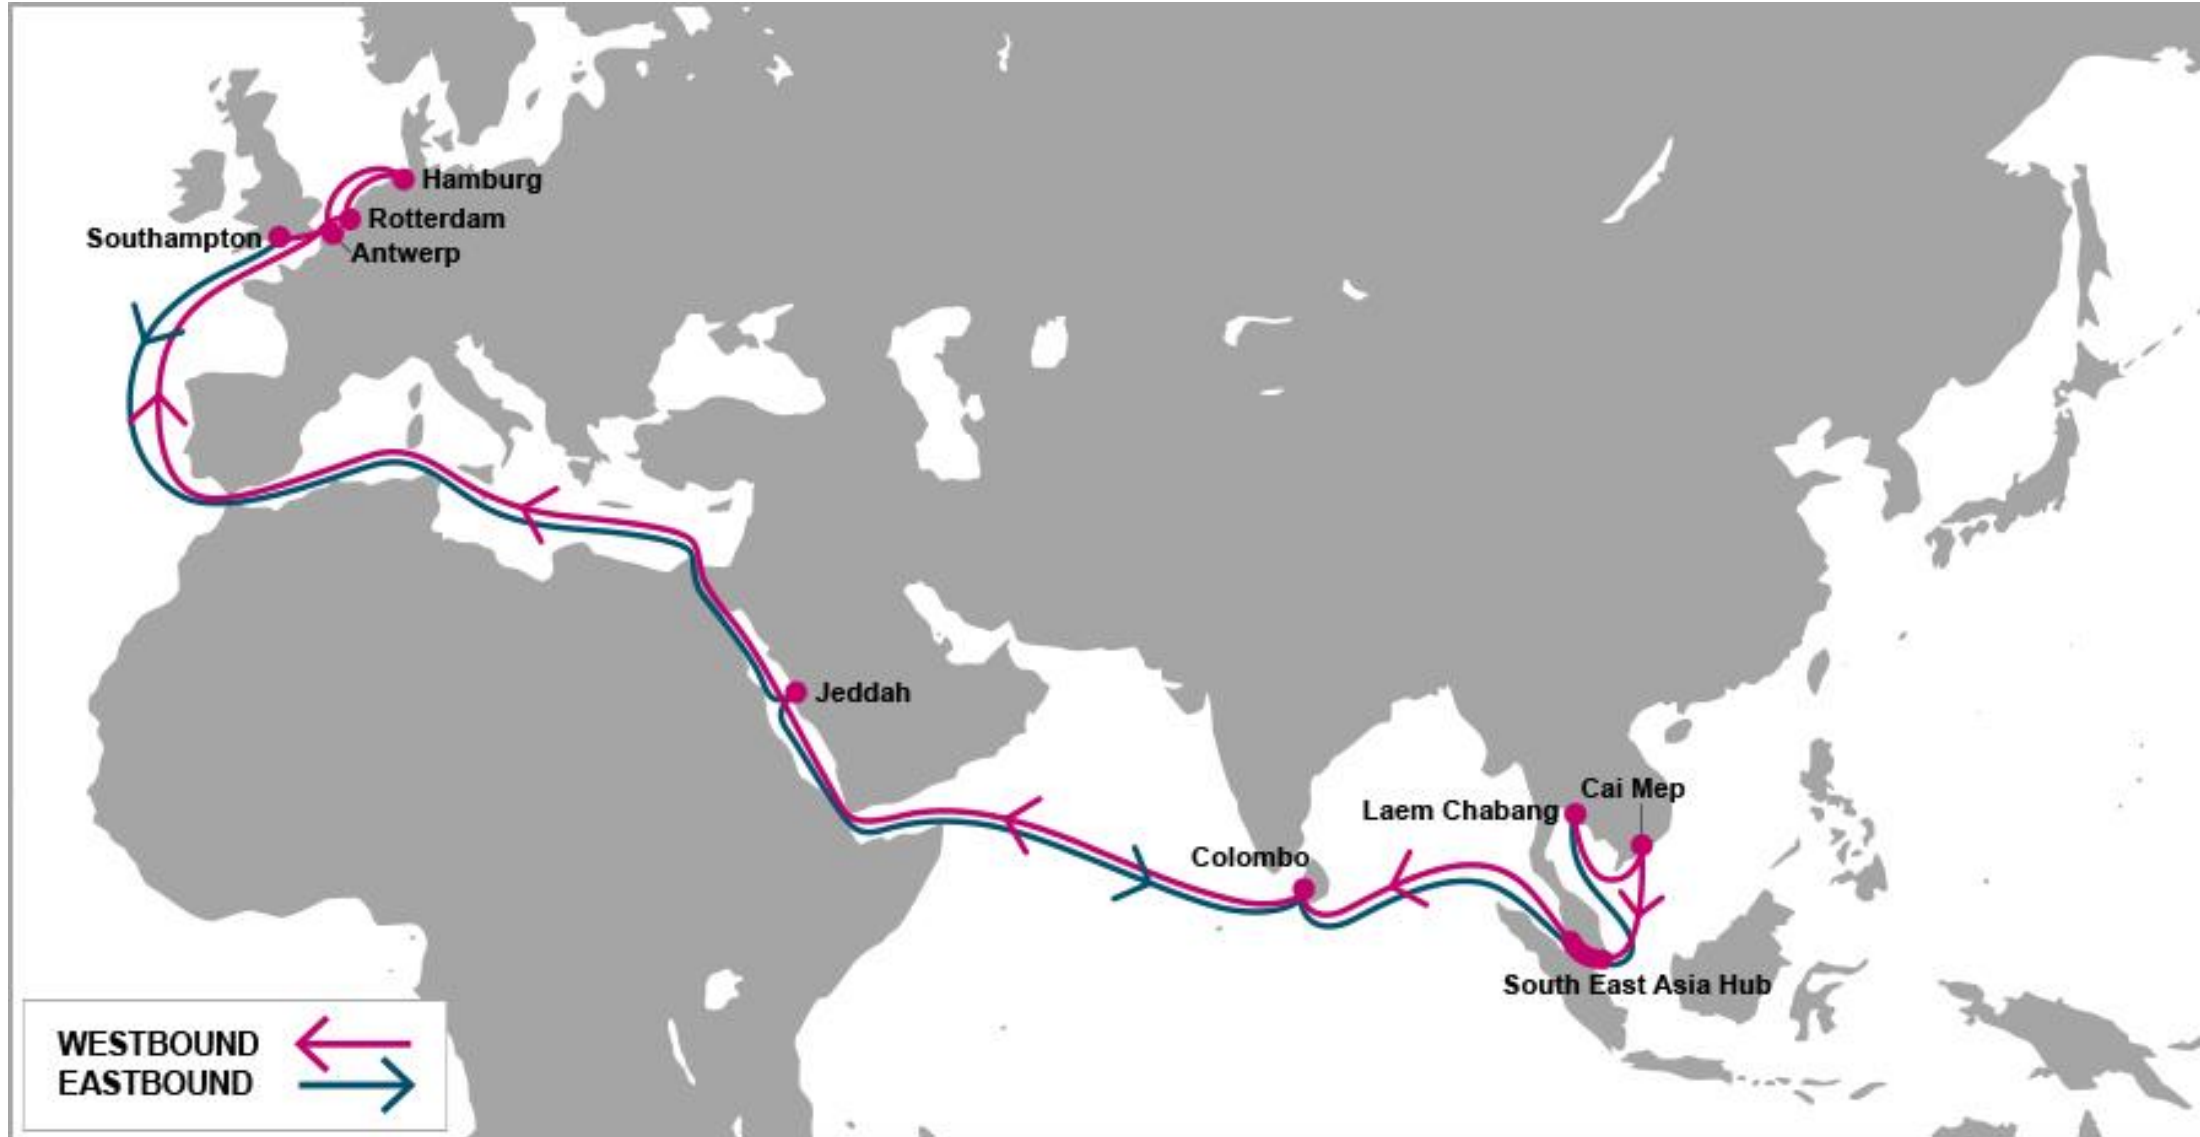

## PORT ROTATION

ORIGIN
Xingang
Qingdao
Shanghai
Ningbo
Hong Kong
South China
South East Asia Hub
Southampton
Le Havre
Hamburg
Rotterdam
Jebel Ali
Hong Kong
Xingang
Weekly/Fixed Day Service

**EFFECTIVE VESSEL:**

## PORT ROTATION

ORIGIN
Hong Kong
Xiamen
Kaohsiung
South China
Rotterdam
Hamburg
Antwerp
Le Havre
London Gateway
South East Asia Hub
Hong Kong
Weekly/Fixed Day Service

**EFFECTIVE VESSEL:**

TBD

## PORT ROTATION

ORIGIN
Pusan
Ningbo
Shanghai
Rotterdam
Hamburg
Antwerp
Southampton
South China
Shanghai
Pusan
Weekly/Fixed Day Service

**EFFECTIVE VESSEL:**

TBD

## FE5: Far East - Europe 5