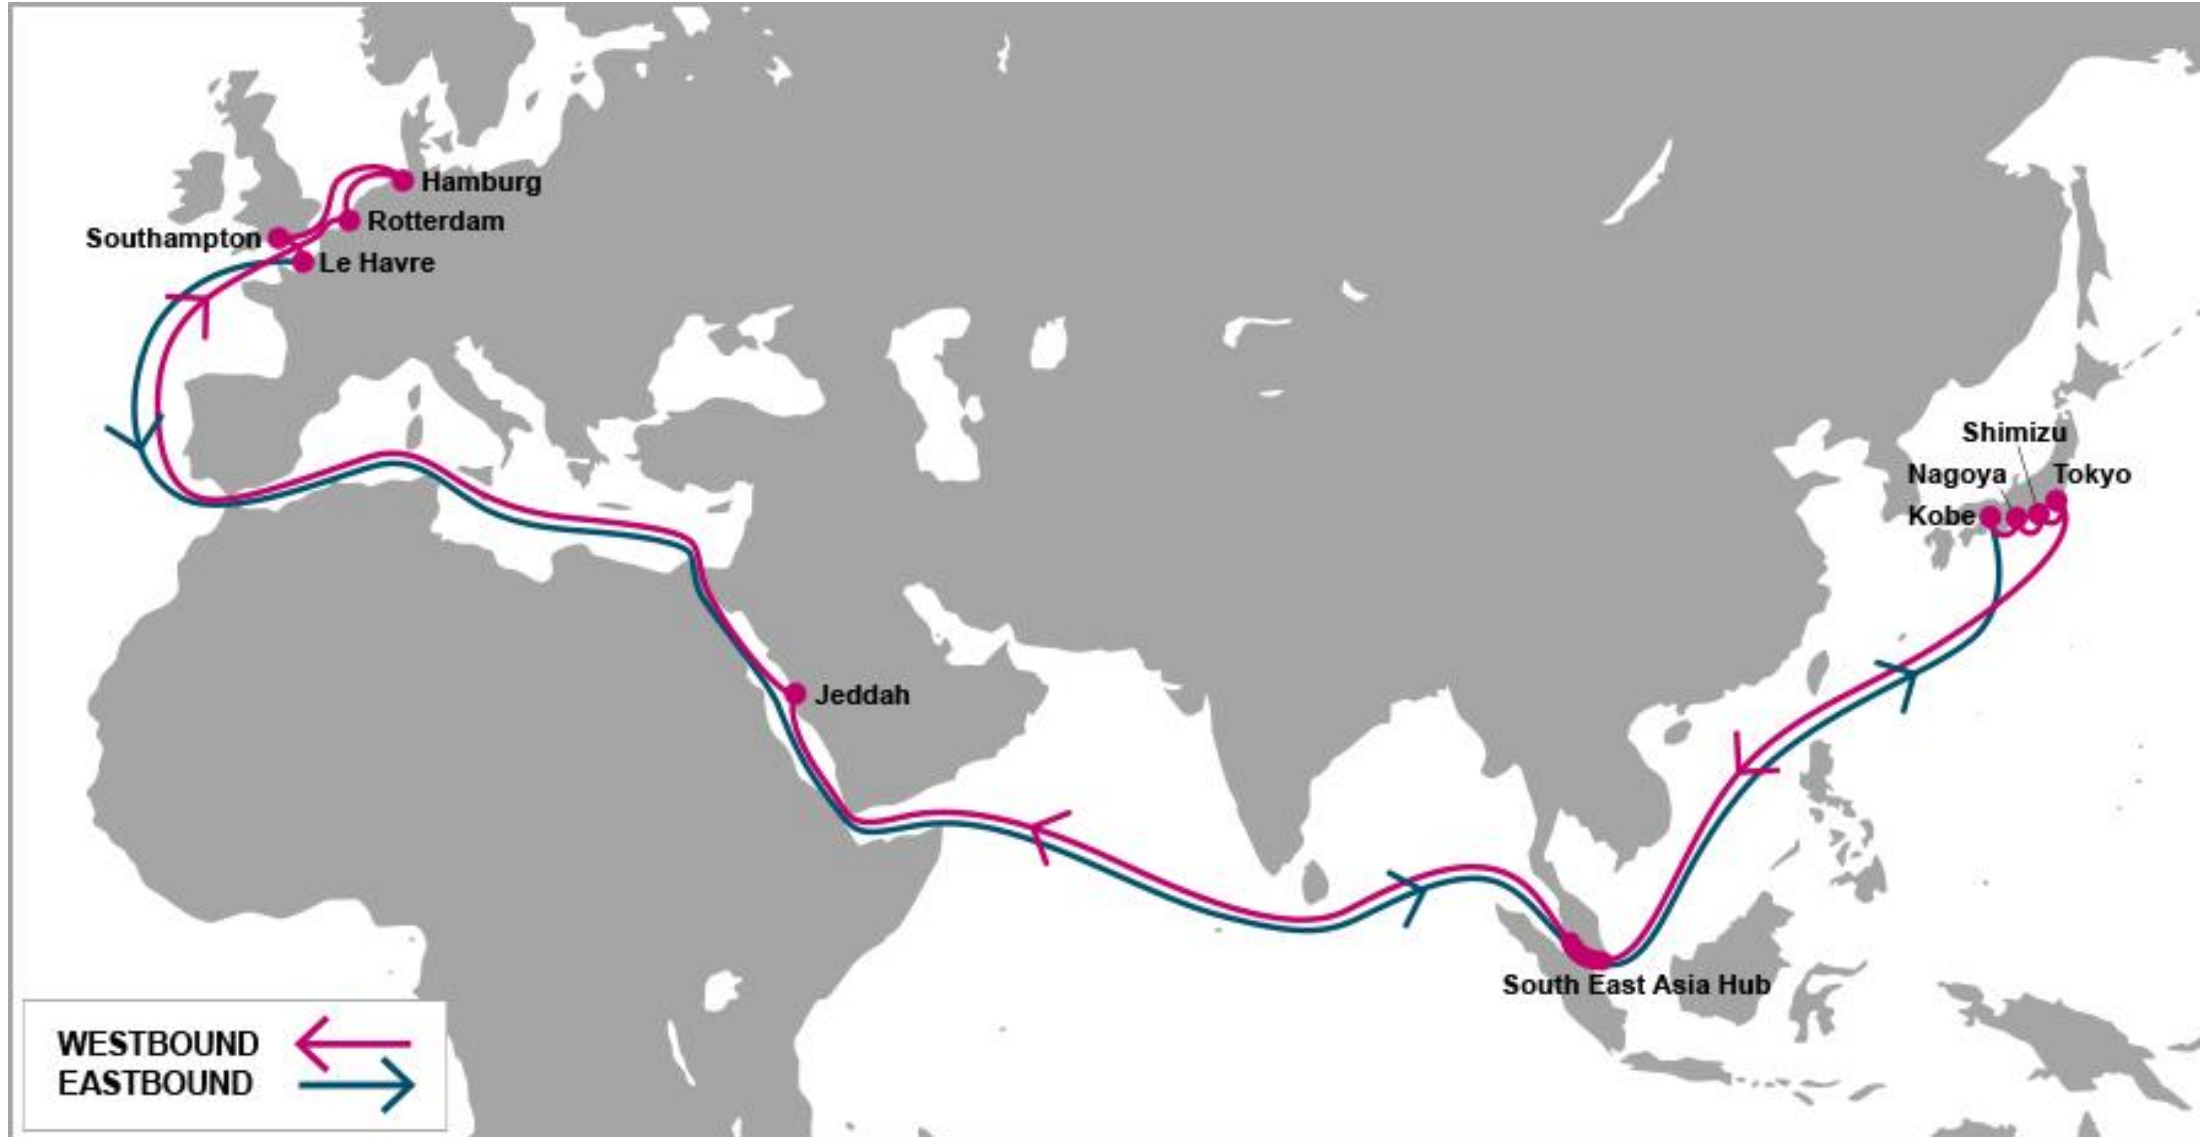

## PORT ROTATION

ORIGIN
Kobe
Nagoya
Shimizu
Tokyo
South East Asia Hub
Jeddah
Rotterdam
Hamburg
Southampton
Le Havre
South East Asia Hub
Kobe
Weekly/Fixed Day Service

**EFFECTIVE VESSEL:**

TBD

## PORT ROTATION

ORIGIN
Xingang
Qingdao
Shanghai
Ningbo
Hong Kong
South China
South East Asia Hub
Southampton
Le Havre
Hamburg
Rotterdam
Jebel Ali
Hong Kong
Xingang
Weekly/Fixed Day Service

**EFFECTIVE VESSEL:**

## PORT ROTATION

ORIGIN
Hong Kong
Xiamen
Kaohsiung
South China
Rotterdam
Hamburg
Antwerp
Le Havre
London Gateway
South East Asia Hub
Hong Kong
Weekly/Fixed Day Service

**EFFECTIVE VESSEL:**

TBD

## PORT ROTATION

ORIGIN
Pusan
Shanghai
Ningbo
South China
South East Asia Hub
Jeddah
Ashdod
Istanbul (Ambarli)
Izmit
Izmir
Mersin
Ashdod
Jeddah
South East Asia Hub
Kaohsiung
Pusan

Weekly/Fixed Day Service