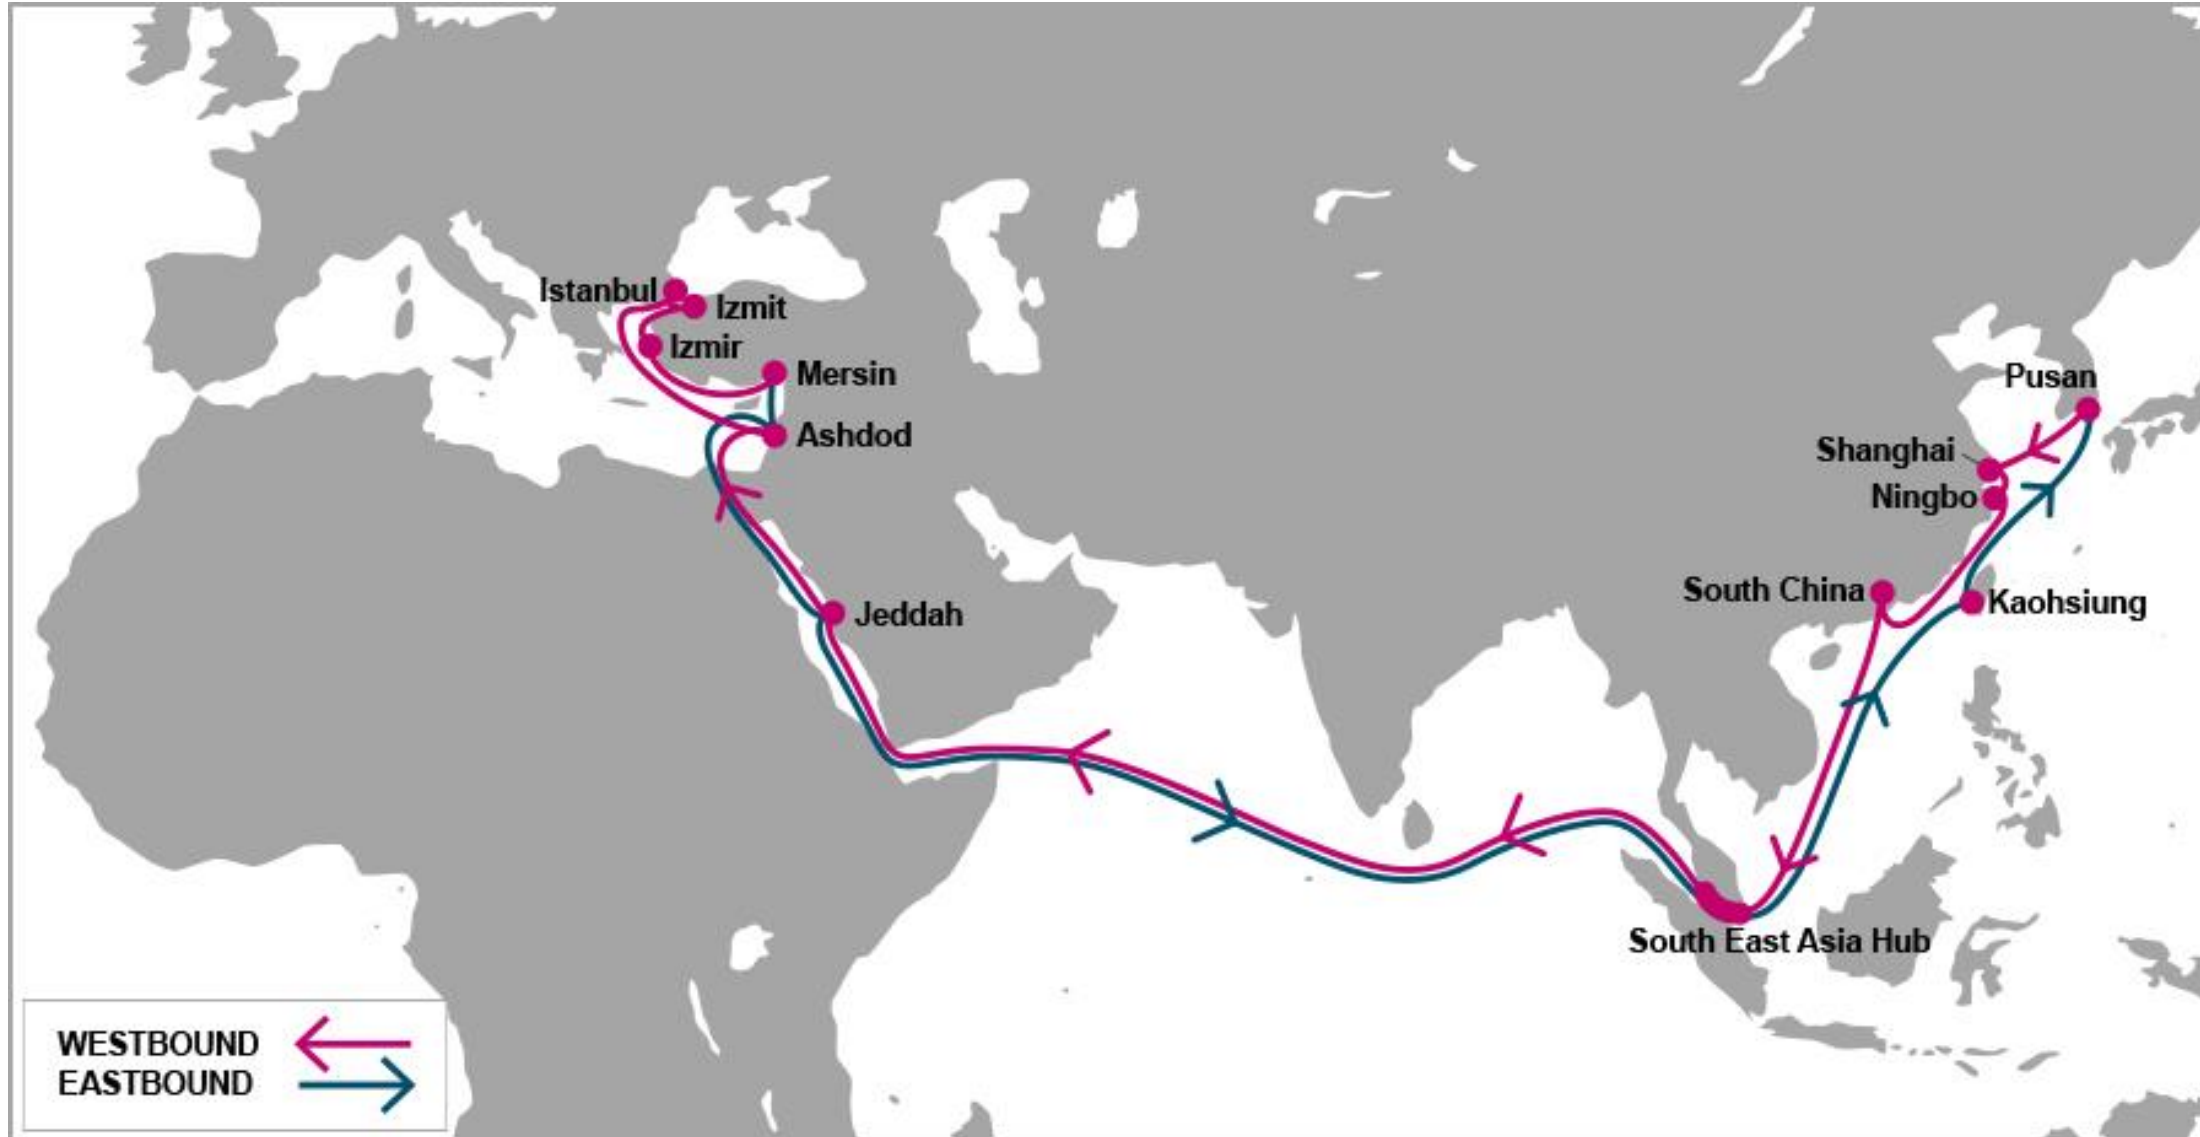

## PORT ROTATION

ORIGIN
Hong Kong
Xiamen
Kaohsiung
South China
Rotterdam
Hamburg
Antwerp
Le Havre
London Gateway
South East Asia Hub
Hong Kong
Weekly/Fixed Day Service

**EFFECTIVE VESSEL:**

TBD

## PORT ROTATION

ORIGIN
Qingdao
Pusan
Shanghai
Ningbo
South China
South East Asia Hub
Damietta
Barcelona
Valencia
Tanger
Damietta
South East Asia Hub
Hong Kong
Qingdao
Weekly/Fixed Day Service

**EFFECTIVE VESSEL:**

## PORT ROTATION

ORIGIN
Pusan
Qingdao
Ningbo
Shanghai
Kaohsiung
South China
South East Asia Hub
Piraeus
Genoa
La Spezia
Fos
Piraeus
South East Asia Hub
Hong Kong
Pusan

Weekly/Fixed Day Service

**EFFECTIVE VESSEL:**

## PORT ROTATION

ORIGIN
Pusan
Shanghai
Ningbo
South China
South East Asia Hub
Jeddah
Ashdod
Istanbul (Ambarli)
Izmit
Izmir
Mersin
Ashdod
Jeddah
South East Asia Hub
Kaohsiung
Pusan

Weekly/Fixed Day Service