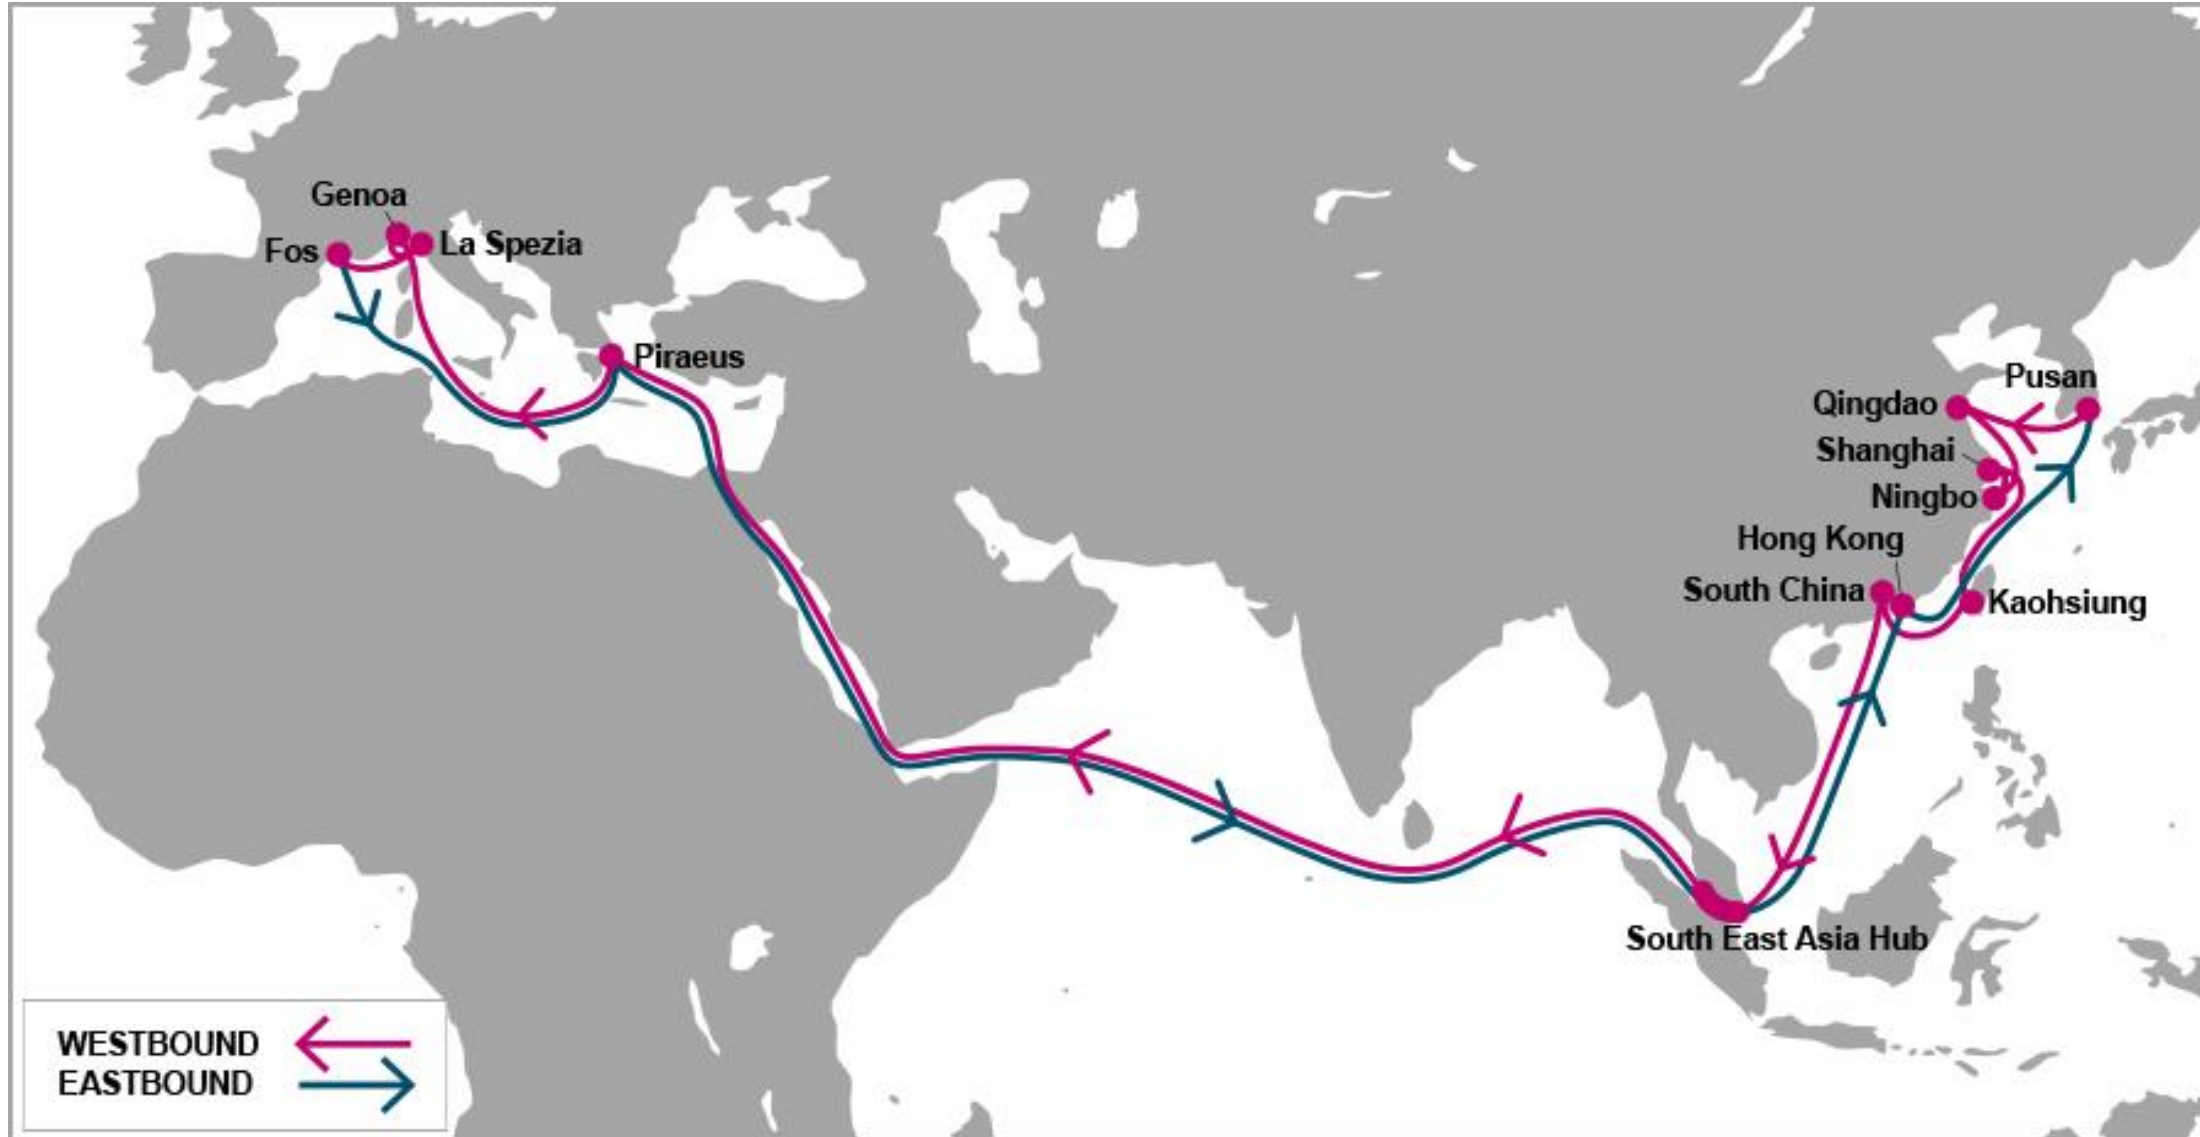

MD2: Mediterranean 2

PORT ROTATION

ORIGIN
Pusan
Qingdao
Ningbo
Shanghai
Kaohsiung
South China
South East Asia Hub
Piraeus
Genoa
La Spezia
Fos
Piraeus
South East Asia Hub
Hong Kong
Pusan

Weekly/Fixed Day Service

EFFECTIVE VESSEL:

TBD