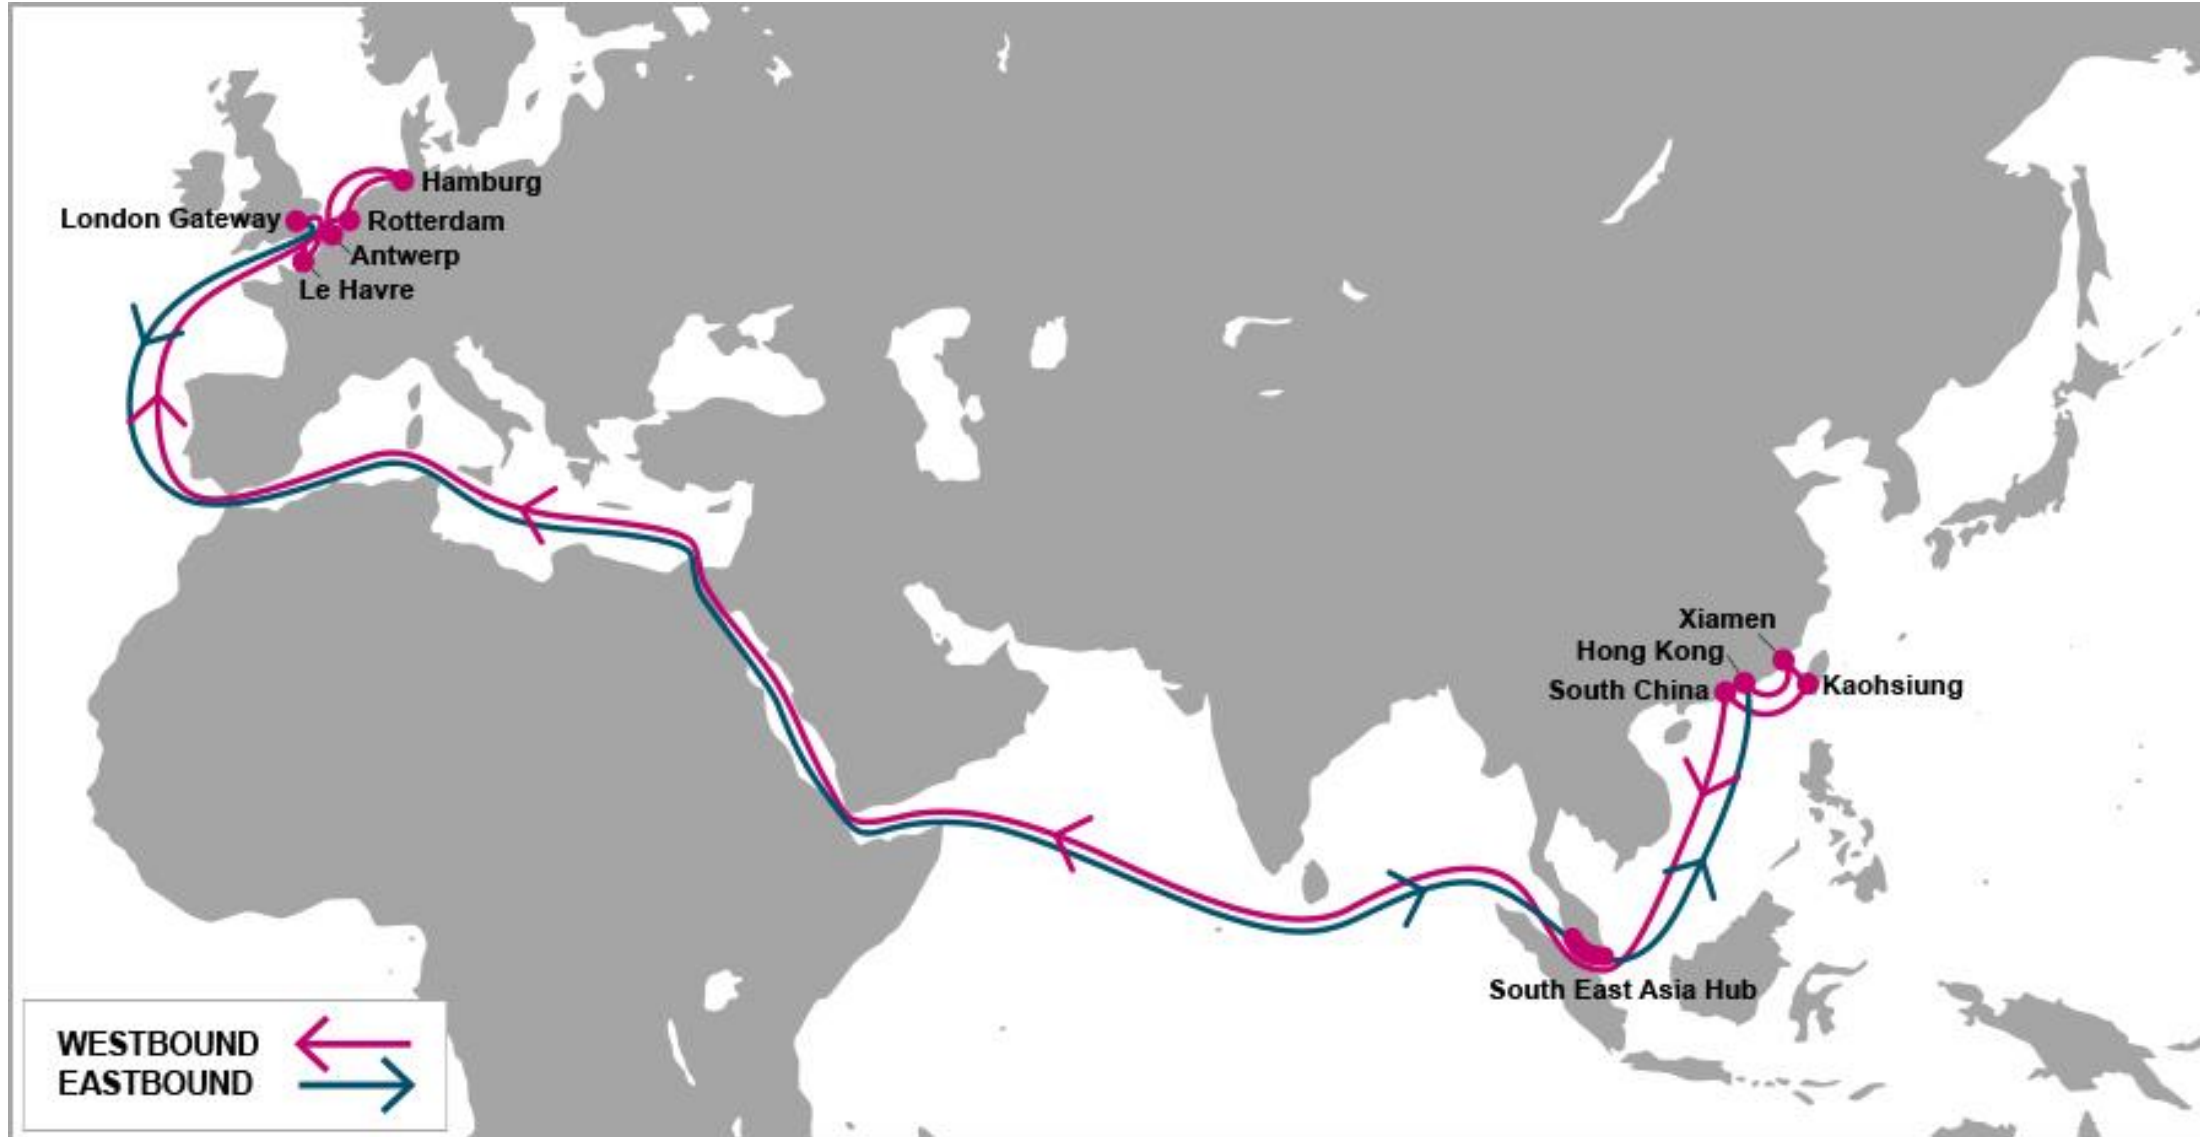

## PORT ROTATION

ORIGIN
Kobe
Nagoya
Shimizu
Tokyo
South East Asia Hub
Jeddah
Rotterdam
Hamburg
Southampton
Le Havre
South East Asia Hub
Kobe
Weekly/Fixed Day Service

**EFFECTIVE VESSEL:**

TBD

## FE2: Far East - Europe 2

## PORT ROTATION

ORIGIN
Xingang
Qingdao
Shanghai
Ningbo
Hong Kong
South China
South East Asia Hub
Southampton
Le Havre
Hamburg
Rotterdam
Jebel Ali
Hong Kong
Xingang
Weekly/Fixed Day Service

**EFFECTIVE VESSEL:**

## PORT ROTATION

ORIGIN
Hong Kong
Xiamen
Kaohsiung
South China
Rotterdam
Hamburg
Antwerp
Le Havre
London Gateway
South East Asia Hub
Hong Kong
Weekly/Fixed Day Service

**EFFECTIVE VESSEL:**

TBD