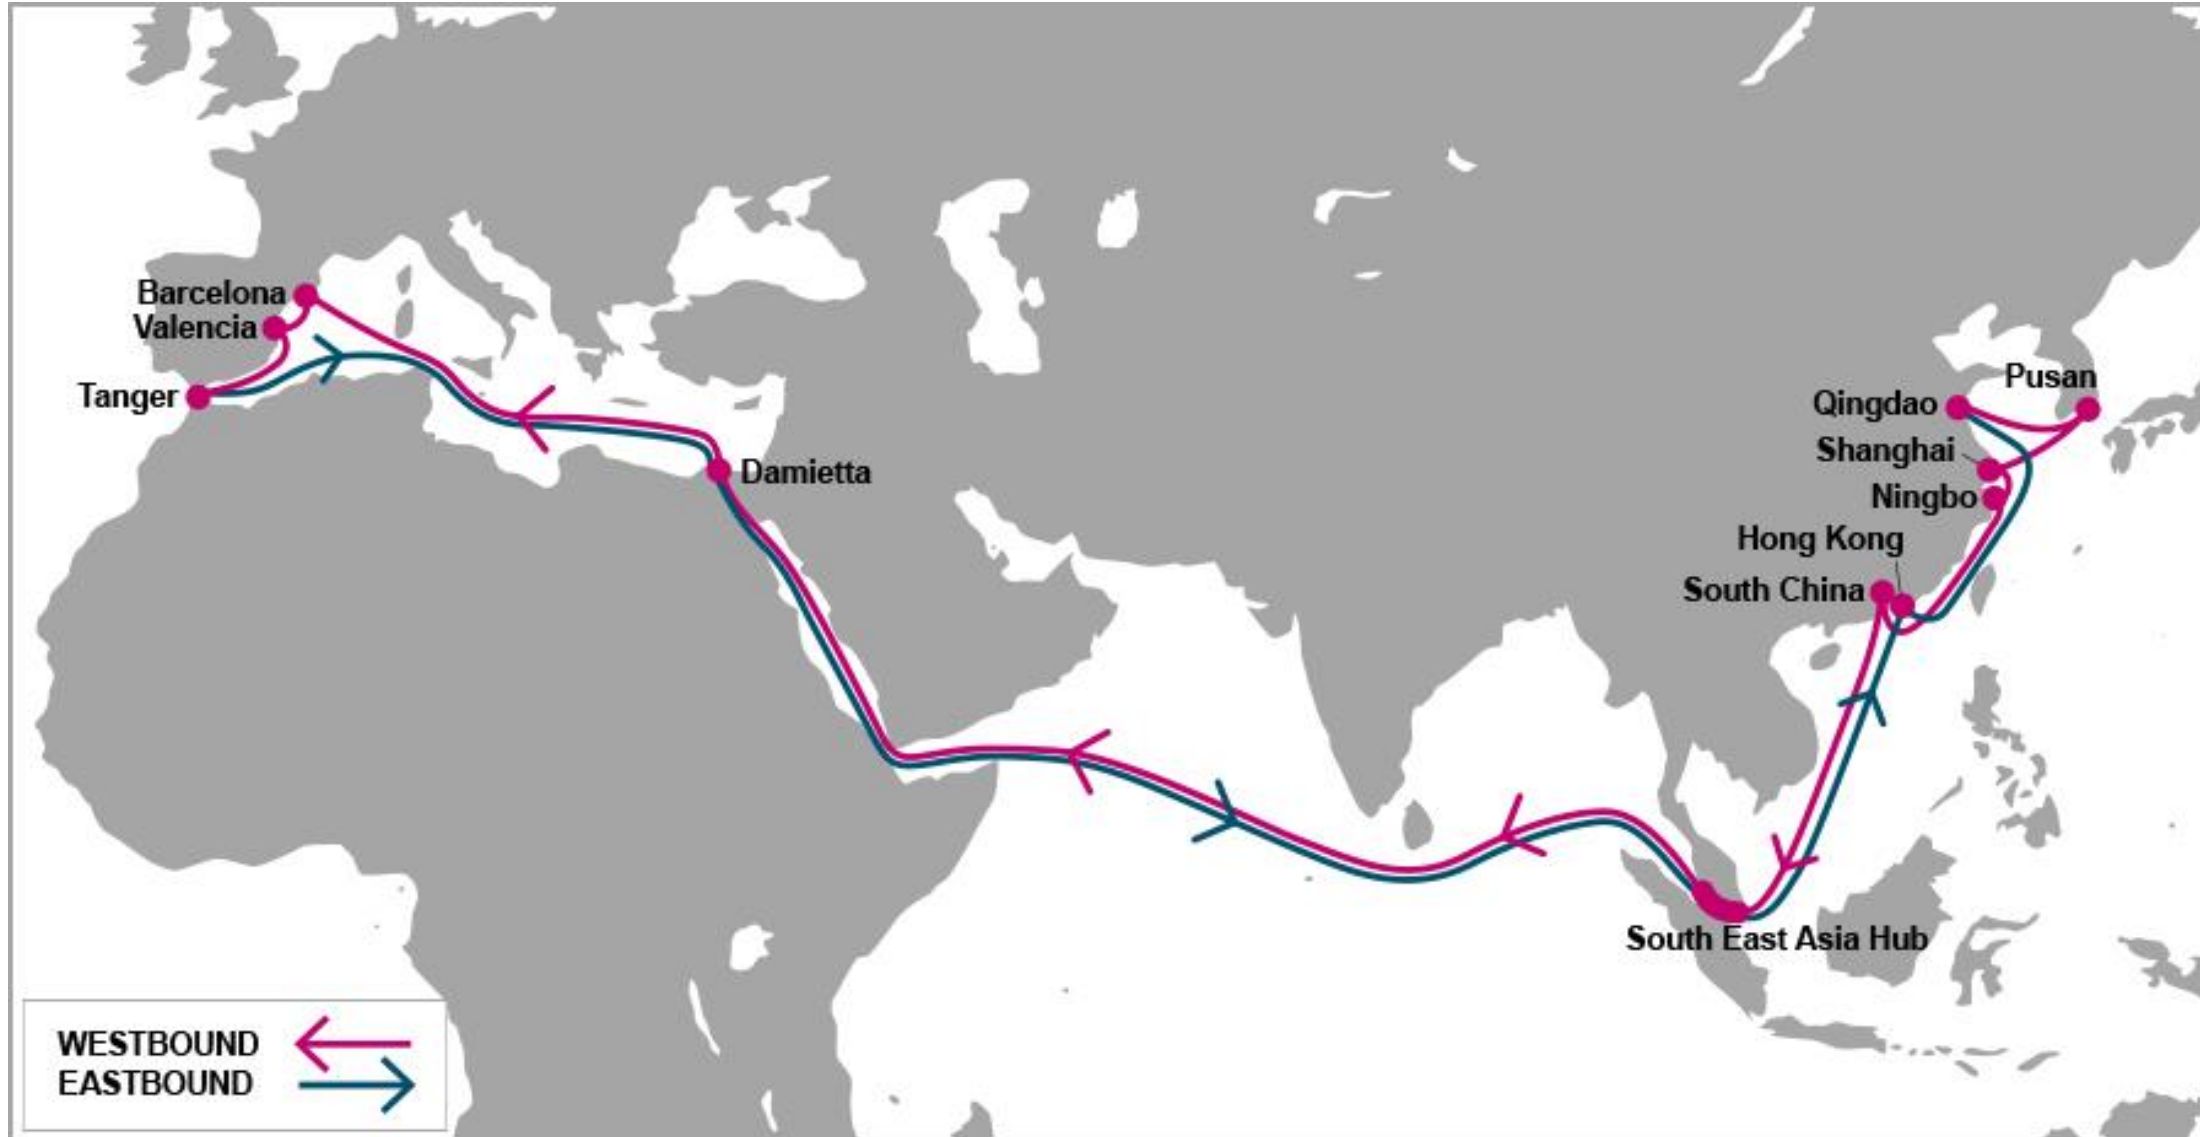

MD1: Mediterranean 1

PORT ROTATION

ORIGIN
Qingdao
Pusan
Shanghai
Ningbo
South China
South East Asia Hub
Damietta
Barcelona
Valencia
Tanger
Damietta
South East Asia Hub
Hong Kong
Qingdao
Weekly/Fixed Day Service

EFFECTIVE VESSEL:

TBD