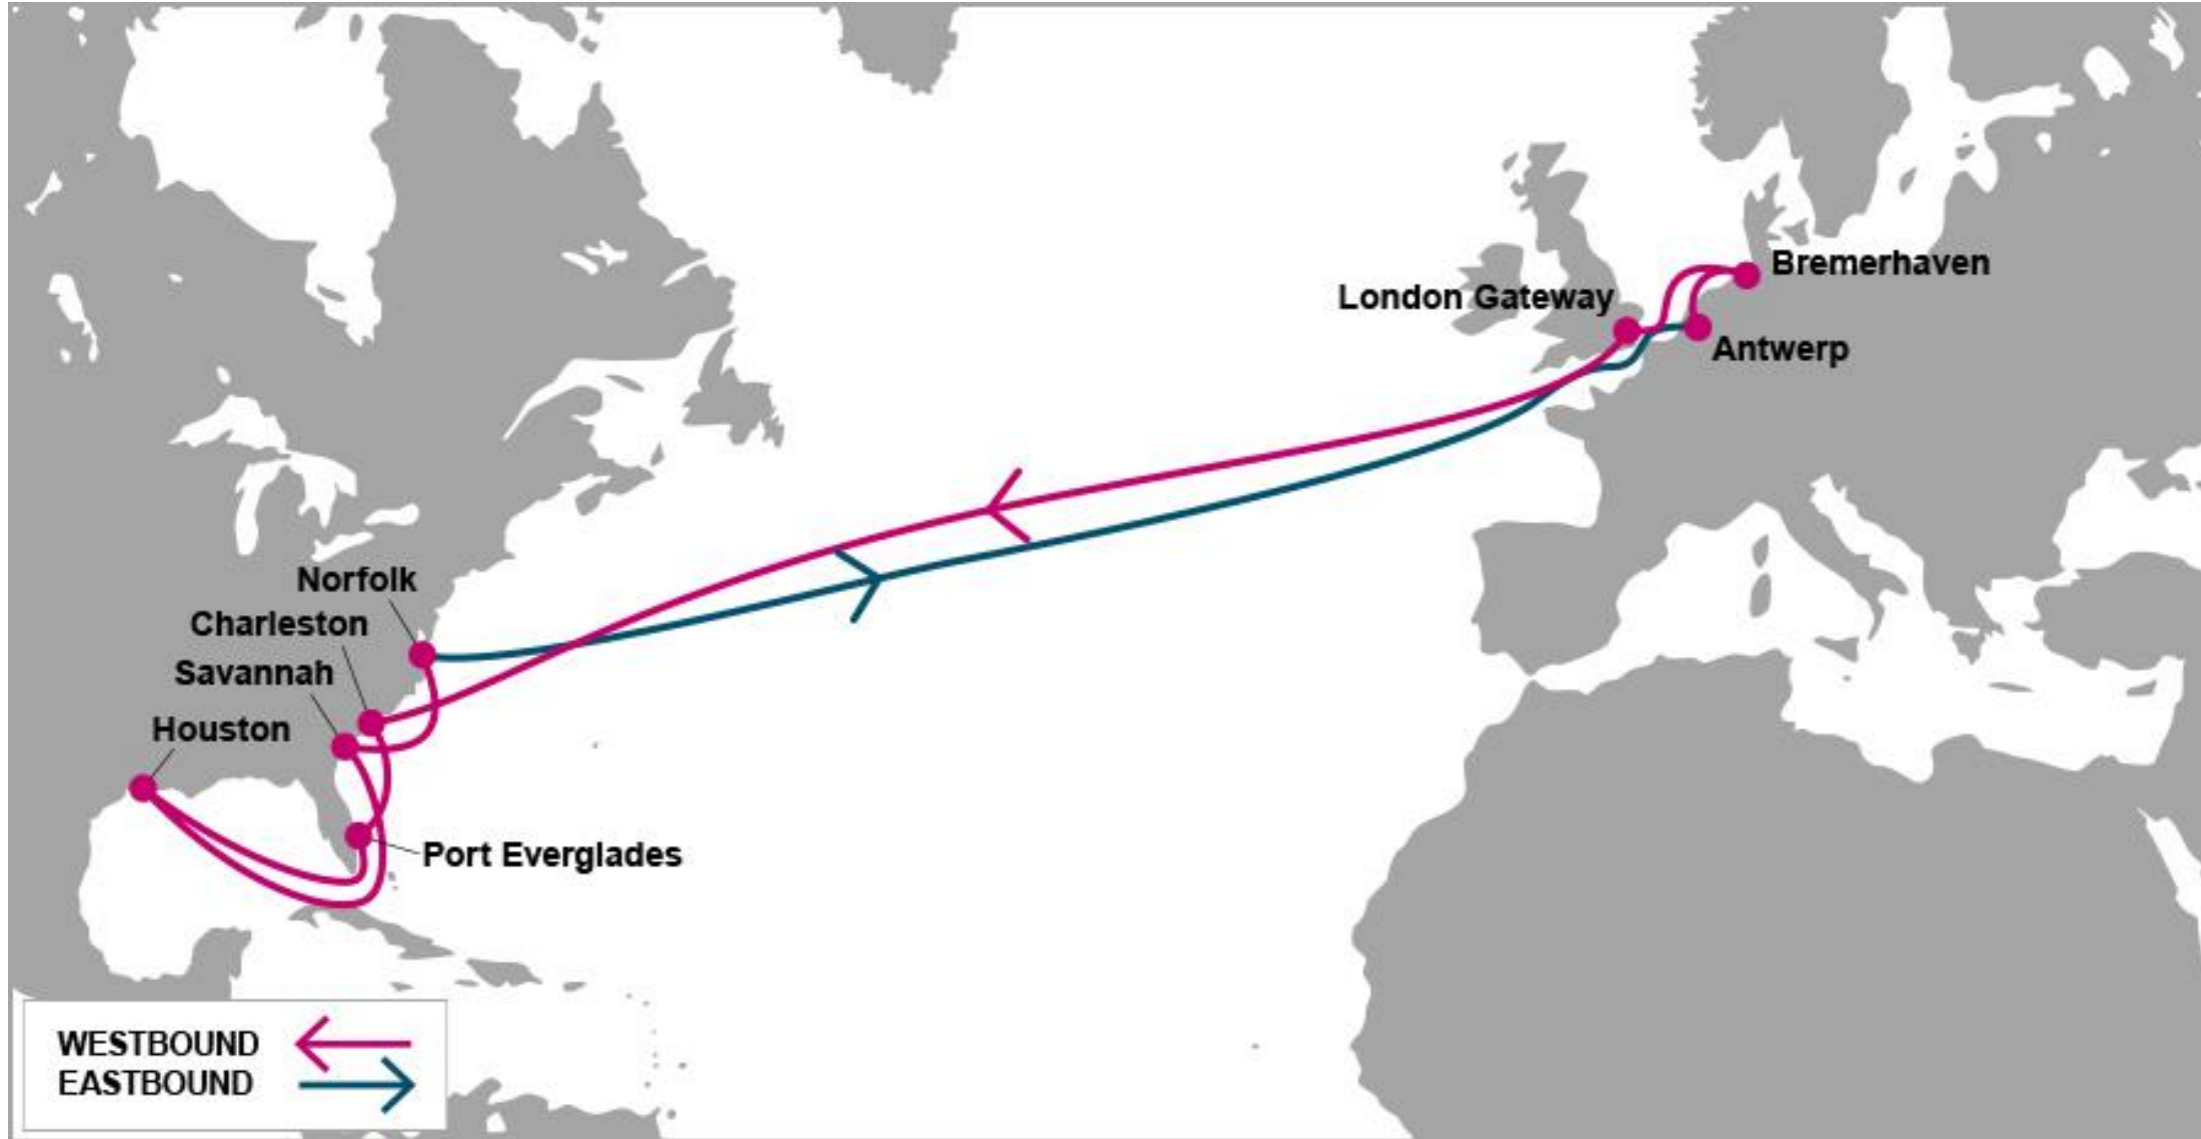

## PORT ROTATION

ORIGIN
London Gateway
Le Havre
Rotterdam
Bremerhaven
New York
Charleston
Savannah
London Gateway

Weekly/Fixed Day Service

**EFFECTIVE VESSEL:**

TBD

## PORT ROTATION

ORIGIN
Antwerp
Bremerhaven
London Gateway
Charleston
Port Everglades
Houston
Savannah
Norfolk
Antwerp

Weekly/Fixed Day Service

**EFFECTIVE VESSEL:**

TBD

## PORT ROTATION

ORIGIN
London Gateway
Antwerp
Bremerhaven
Le Havre
Veracruz
Altamira
Houston
New Orleans
London Gateway

Weekly/Fixed Day Service

**EFFECTIVE VESSEL:**

TBD

## PORT ROTATION

ORIGIN
Barcelona
Tarragona
Valencia
Algeciras
Halifax
New York
Norfolk
Savannah
Valencia
Tarragona
Barcelona

**Weekly/Fixed Day Service**

**EFFECTIVE VESSEL:**

TBD