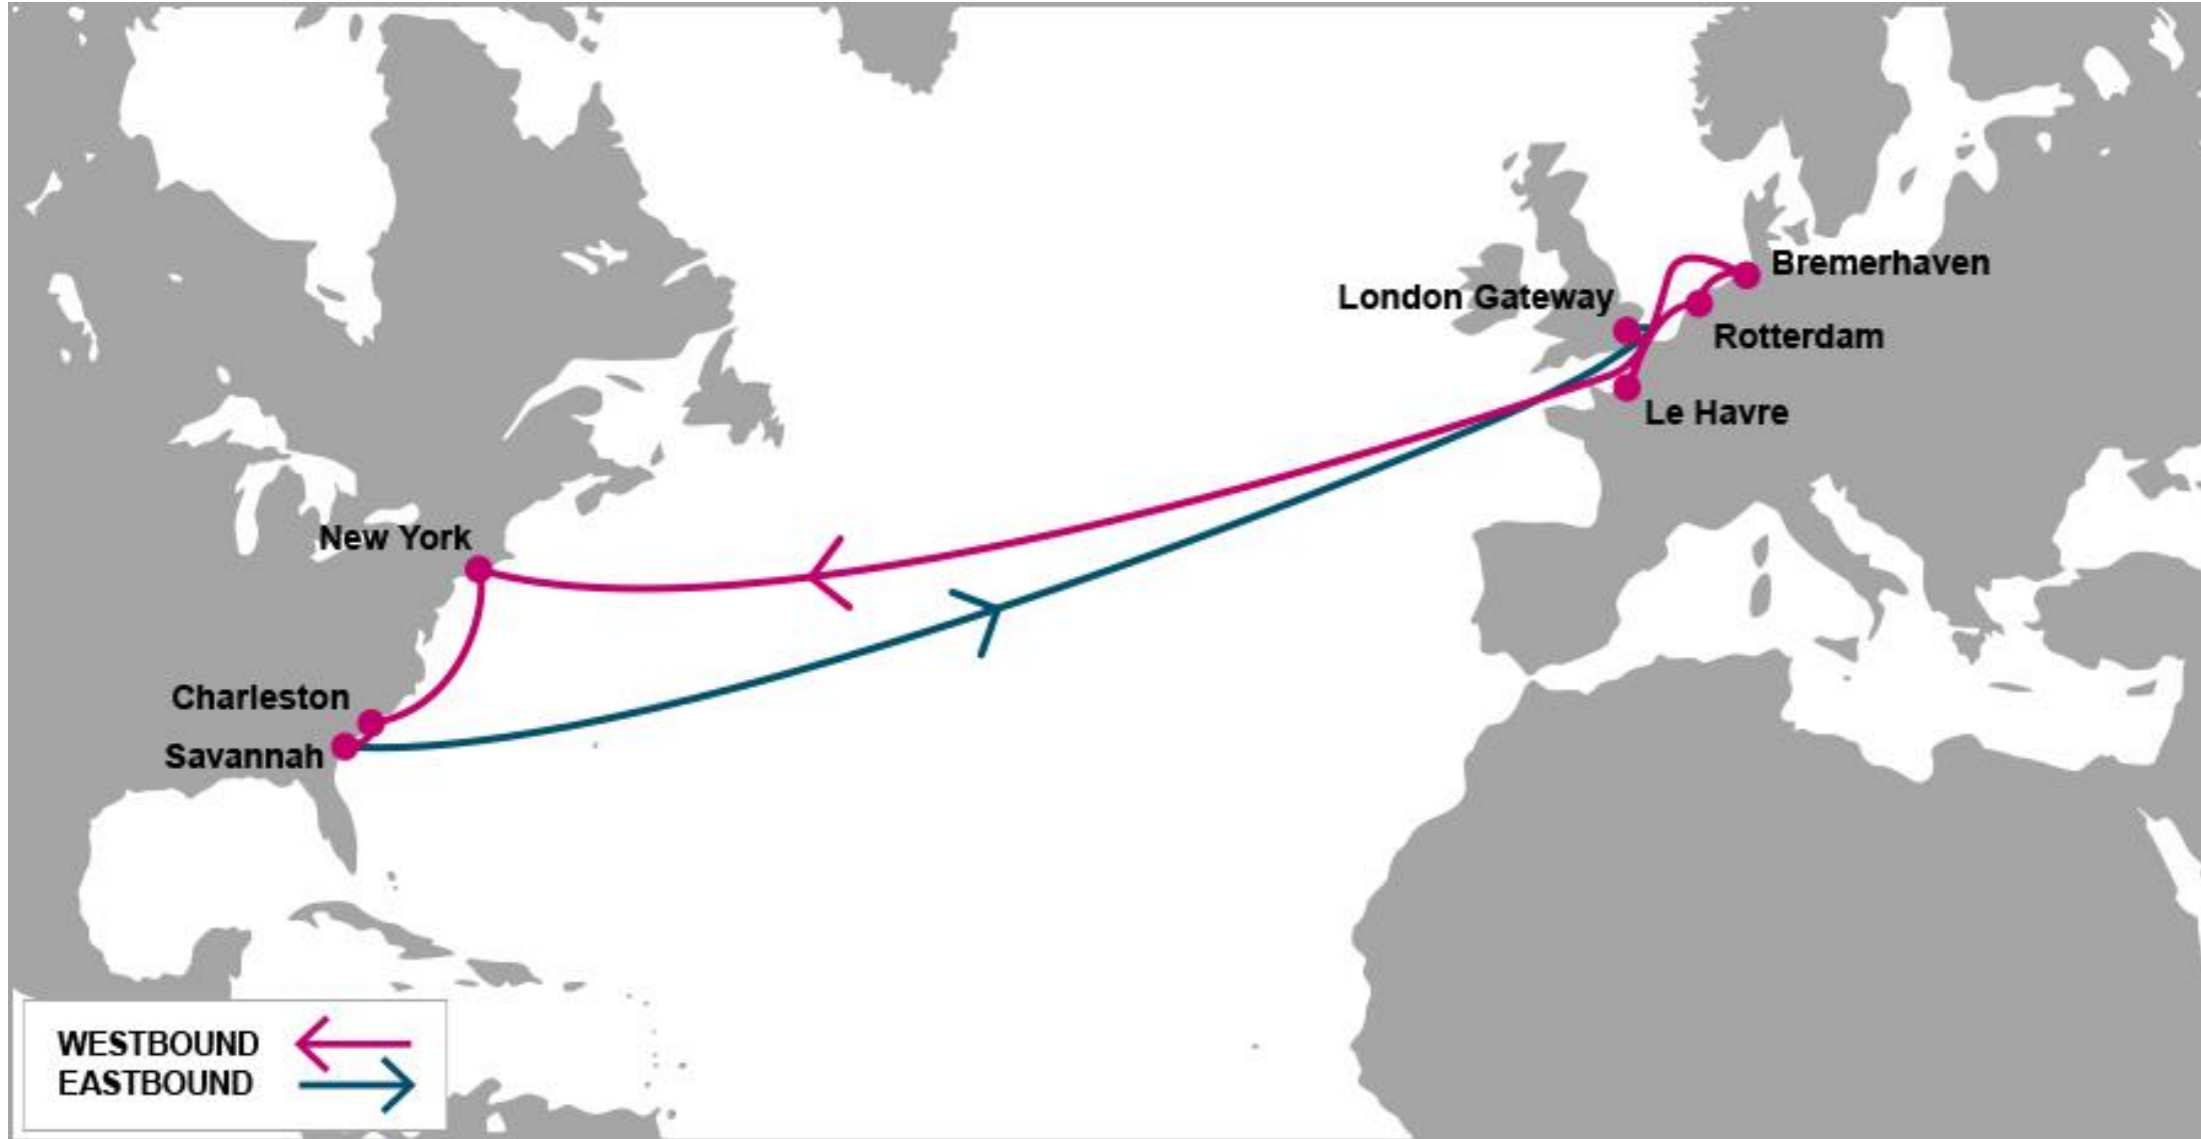

## PORT ROTATION

ORIGIN
Rotterdam
Bremerhaven
Antwerp
London Gateway
Norfolk
Philadelphia
New York
Halifax
Rotterdam

Weekly/Fixed Day Service

**EFFECTIVE VESSEL:**  
TBD

## PORT ROTATION

ORIGIN
London Gateway
Le Havre
Rotterdam
Bremerhaven
New York
Charleston
Savannah
London Gateway

Weekly/Fixed Day Service

**EFFECTIVE VESSEL:**

TBD

## PORT ROTATION

ORIGIN
Antwerp
Bremerhaven
London Gateway
Charleston
Port Everglades
Houston
Savannah
Norfolk
Antwerp

Weekly/Fixed Day Service

**EFFECTIVE VESSEL:**

TBD

## PORT ROTATION

ORIGIN
Barcelona
Tarragona
Valencia
Algeciras
Halifax
New York
Norfolk
Savannah
Valencia
Tarragona
Barcelona

**Weekly/Fixed Day Service**

**EFFECTIVE VESSEL:**

TBD