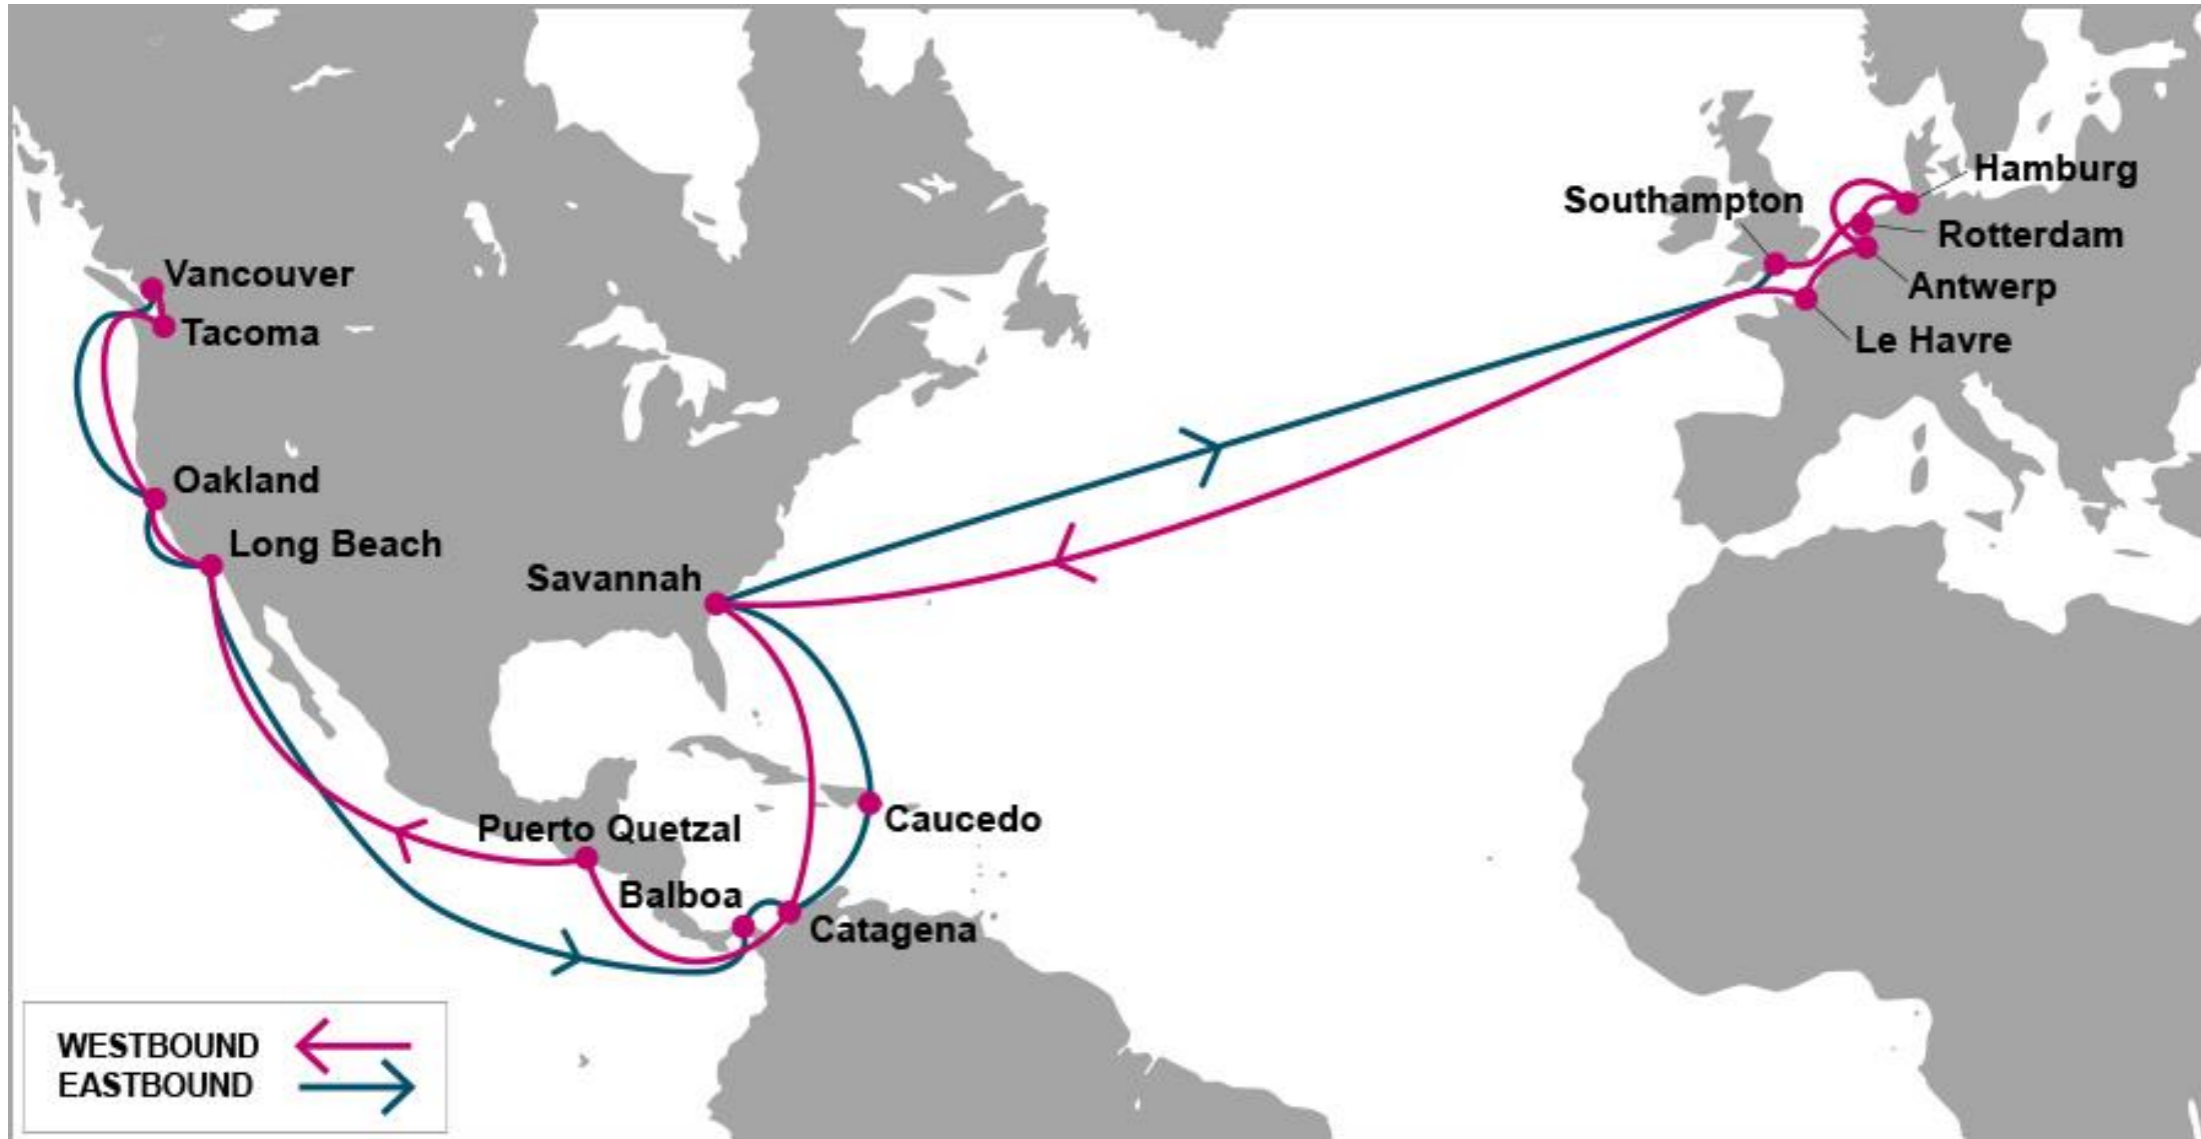

AL5: Atlantic 5

PORT ROTATION

ORIGIN
Southampton
Rotterdam
Hamburg
Antwerp
Le Havre
Savannah
Cartagena
Puerto Quetzal
Long Beach
Oakland
Tacoma
Vancouver
Oakland
Long Beach
Balboa
Cartagena
Caucedo
Savannah
Southampton

Weekly/Fixed Day Service

EFFECTIVE VESSEL:

TBD