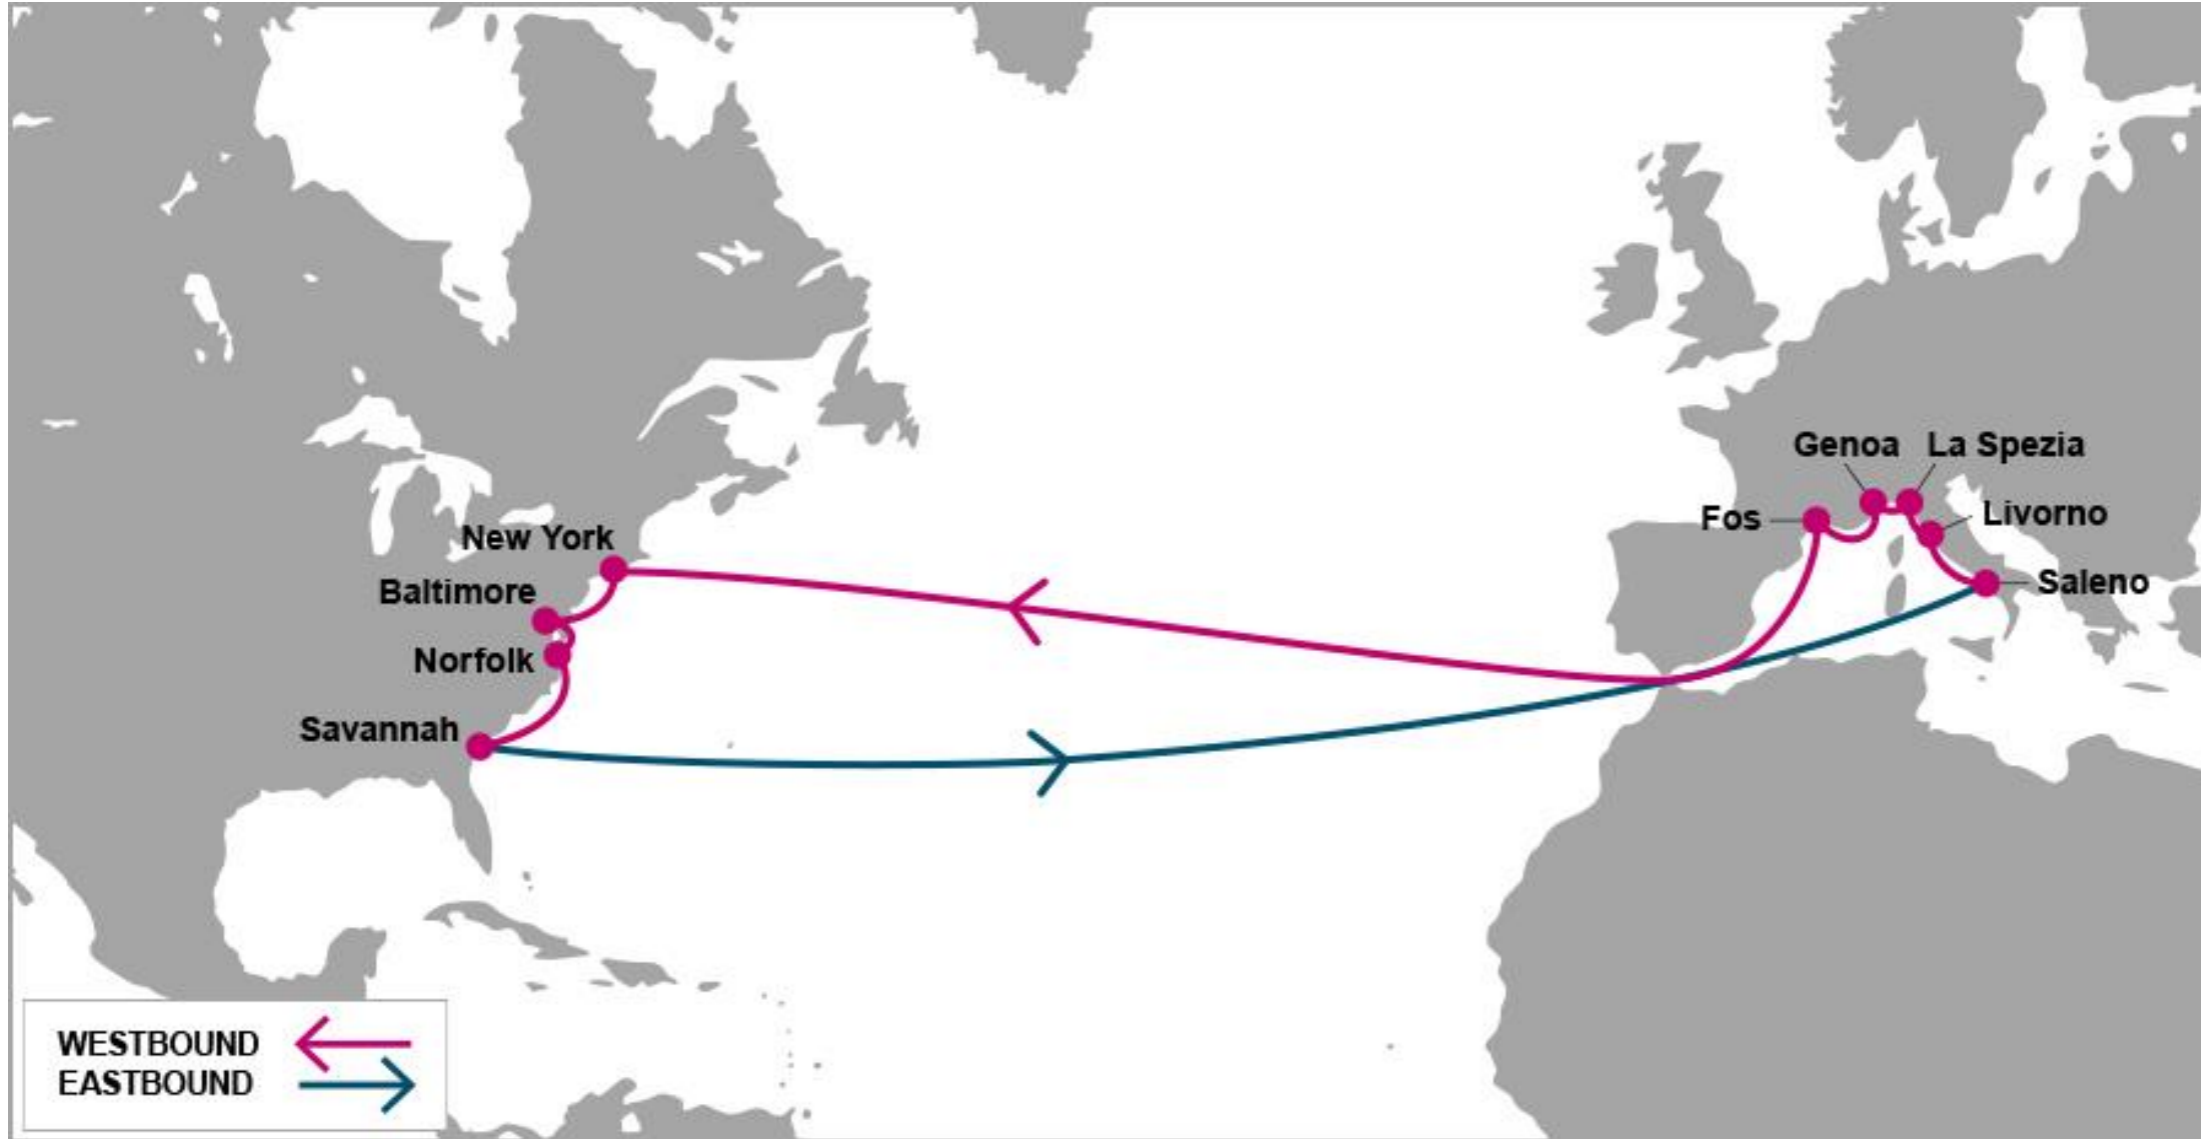

AL6: Atlantic 6

PORT ROTATION

ORIGIN
Salerno
Livorno
La Spezia
Genoa
Fos
New York
Baltimore
Norfolk
Savannah
Salerno

Weekly/Fixed Day Service

EFFECTIVE VESSEL:

TBD