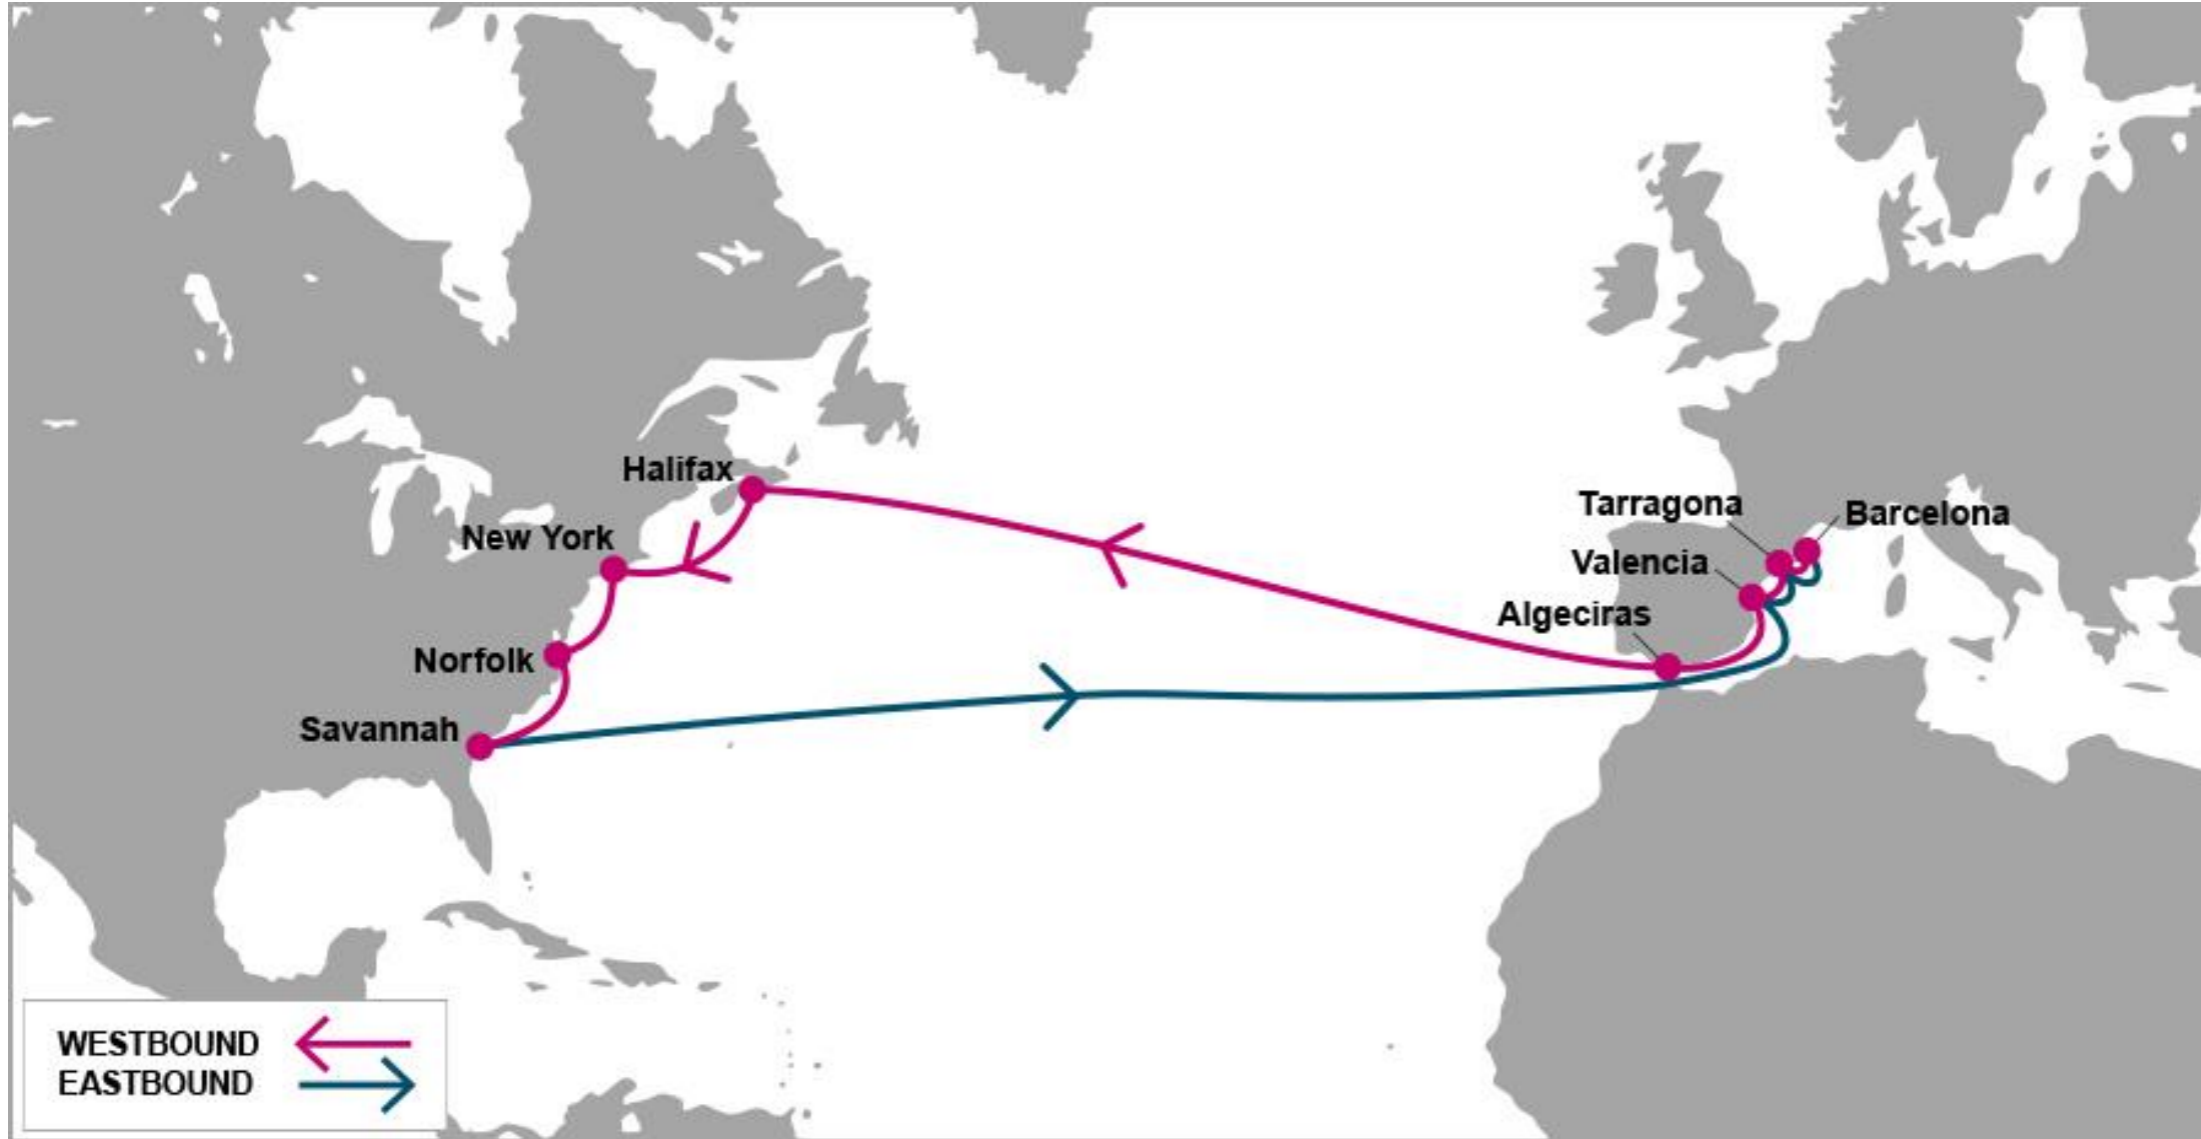

## PORT ROTATION

ORIGIN
Antwerp
Bremerhaven
London Gateway
Charleston
Port Everglades
Houston
Savannah
Norfolk
Antwerp

Weekly/Fixed Day Service

**EFFECTIVE VESSEL:**

TBD

## PORT ROTATION

ORIGIN
London Gateway
Antwerp
Bremerhaven
Le Havre
Veracruz
Altamira
Houston
New Orleans
London Gateway

Weekly/Fixed Day Service

**EFFECTIVE VESSEL:**

TBD

## PORT ROTATION

ORIGIN
Salerno
Livorno
La Spezia
Genoa
Fos
New York
Baltimore
Norfolk
Savannah
Salerno

Weekly/Fixed Day Service

**EFFECTIVE VESSEL:**

TBD

## PORT ROTATION

ORIGIN
Barcelona
Tarragona
Valencia
Algeciras
Halifax
New York
Norfolk
Savannah
Valencia
Tarragona
Barcelona

**Weekly/Fixed Day Service**

**EFFECTIVE VESSEL:**

TBD