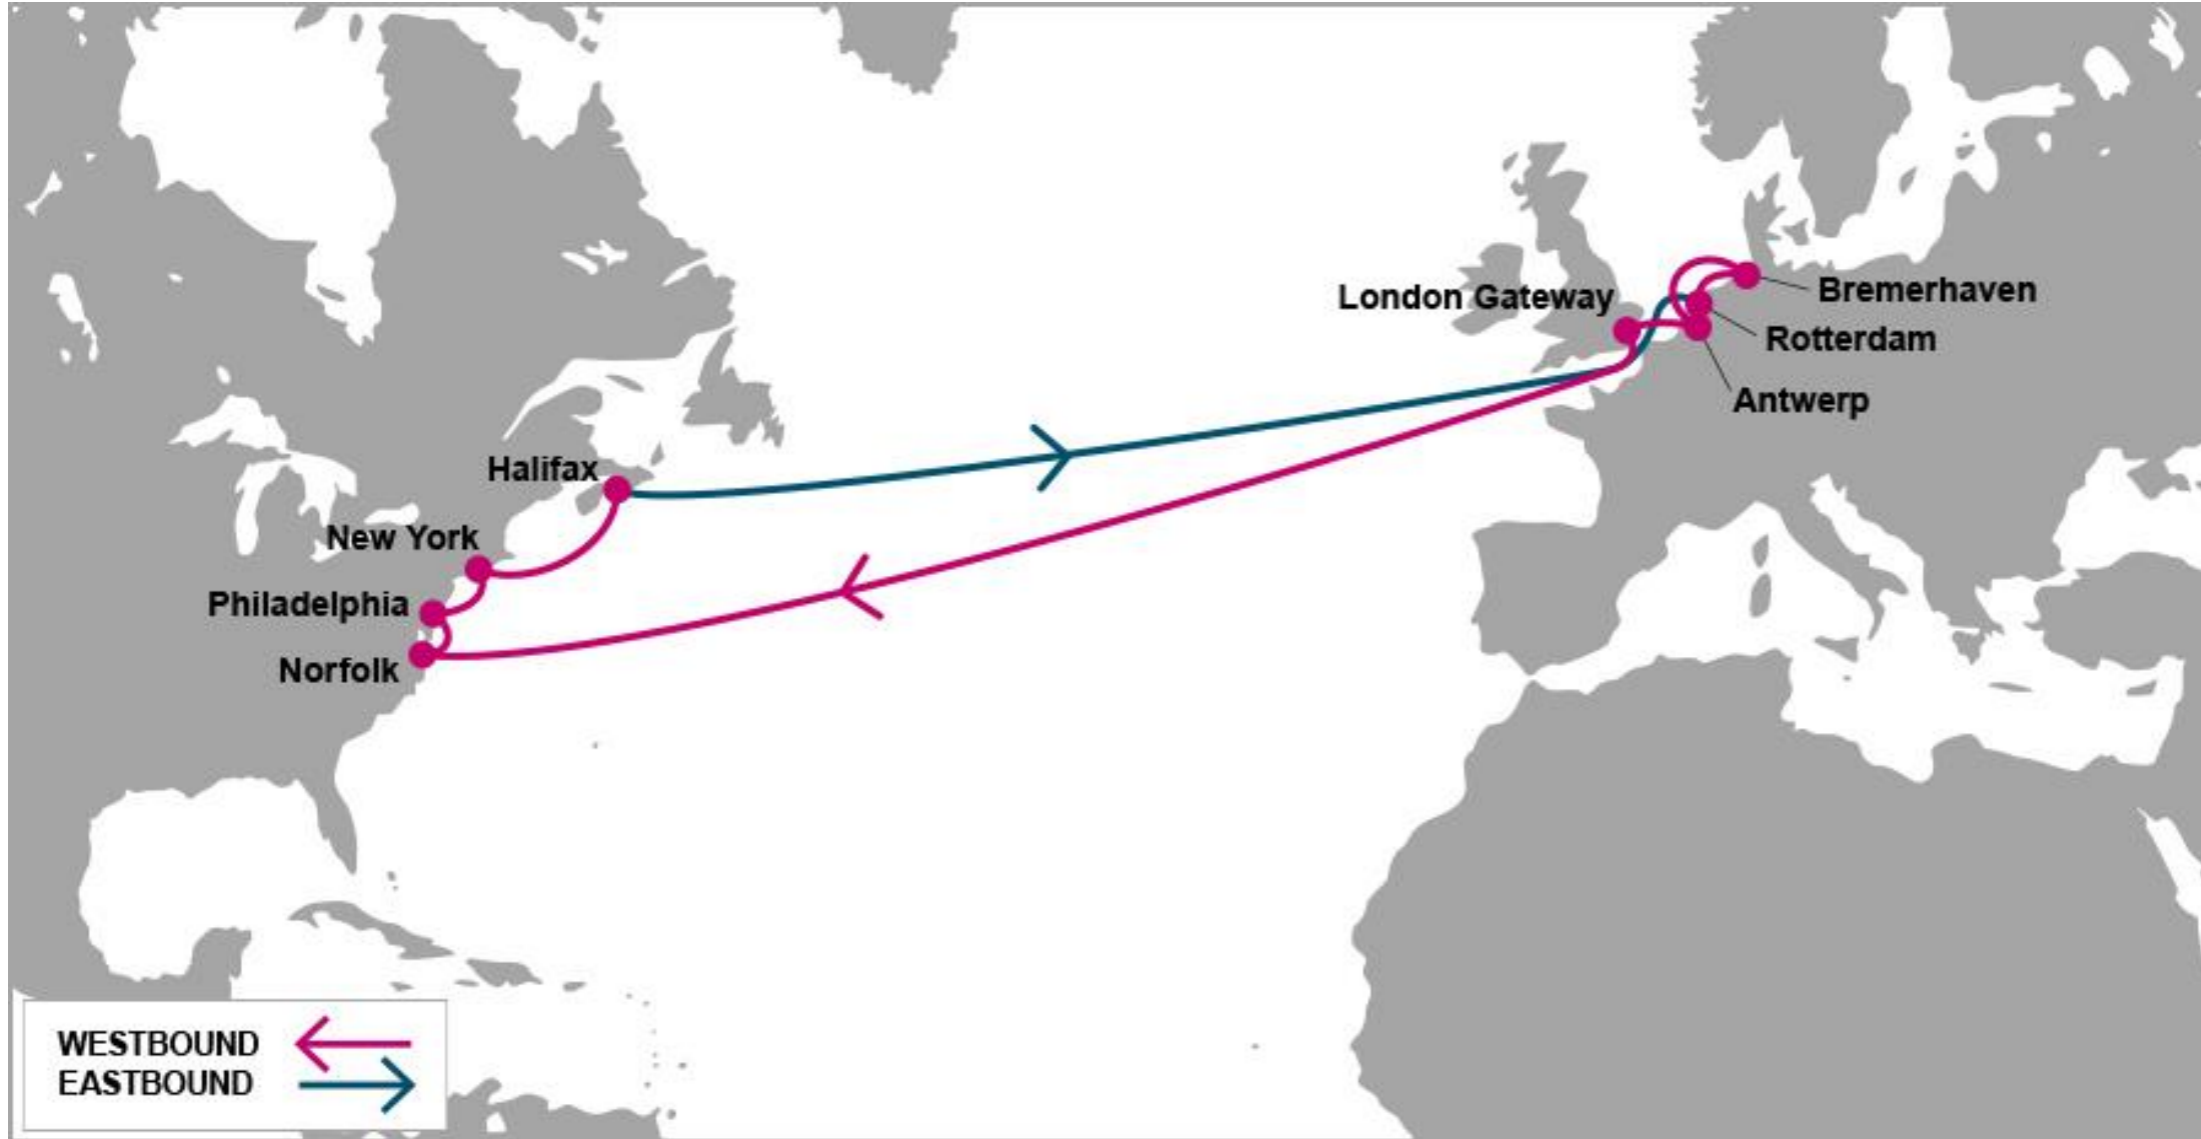

AL1: Atlantic 1

PORT ROTATION

ORIGIN
Rotterdam
Bremerhaven
Antwerp
London Gateway
Norfolk
Philadelphia
New York
Halifax
Rotterdam

Weekly/Fixed Day Service

EFFECTIVE VESSEL:
TBD