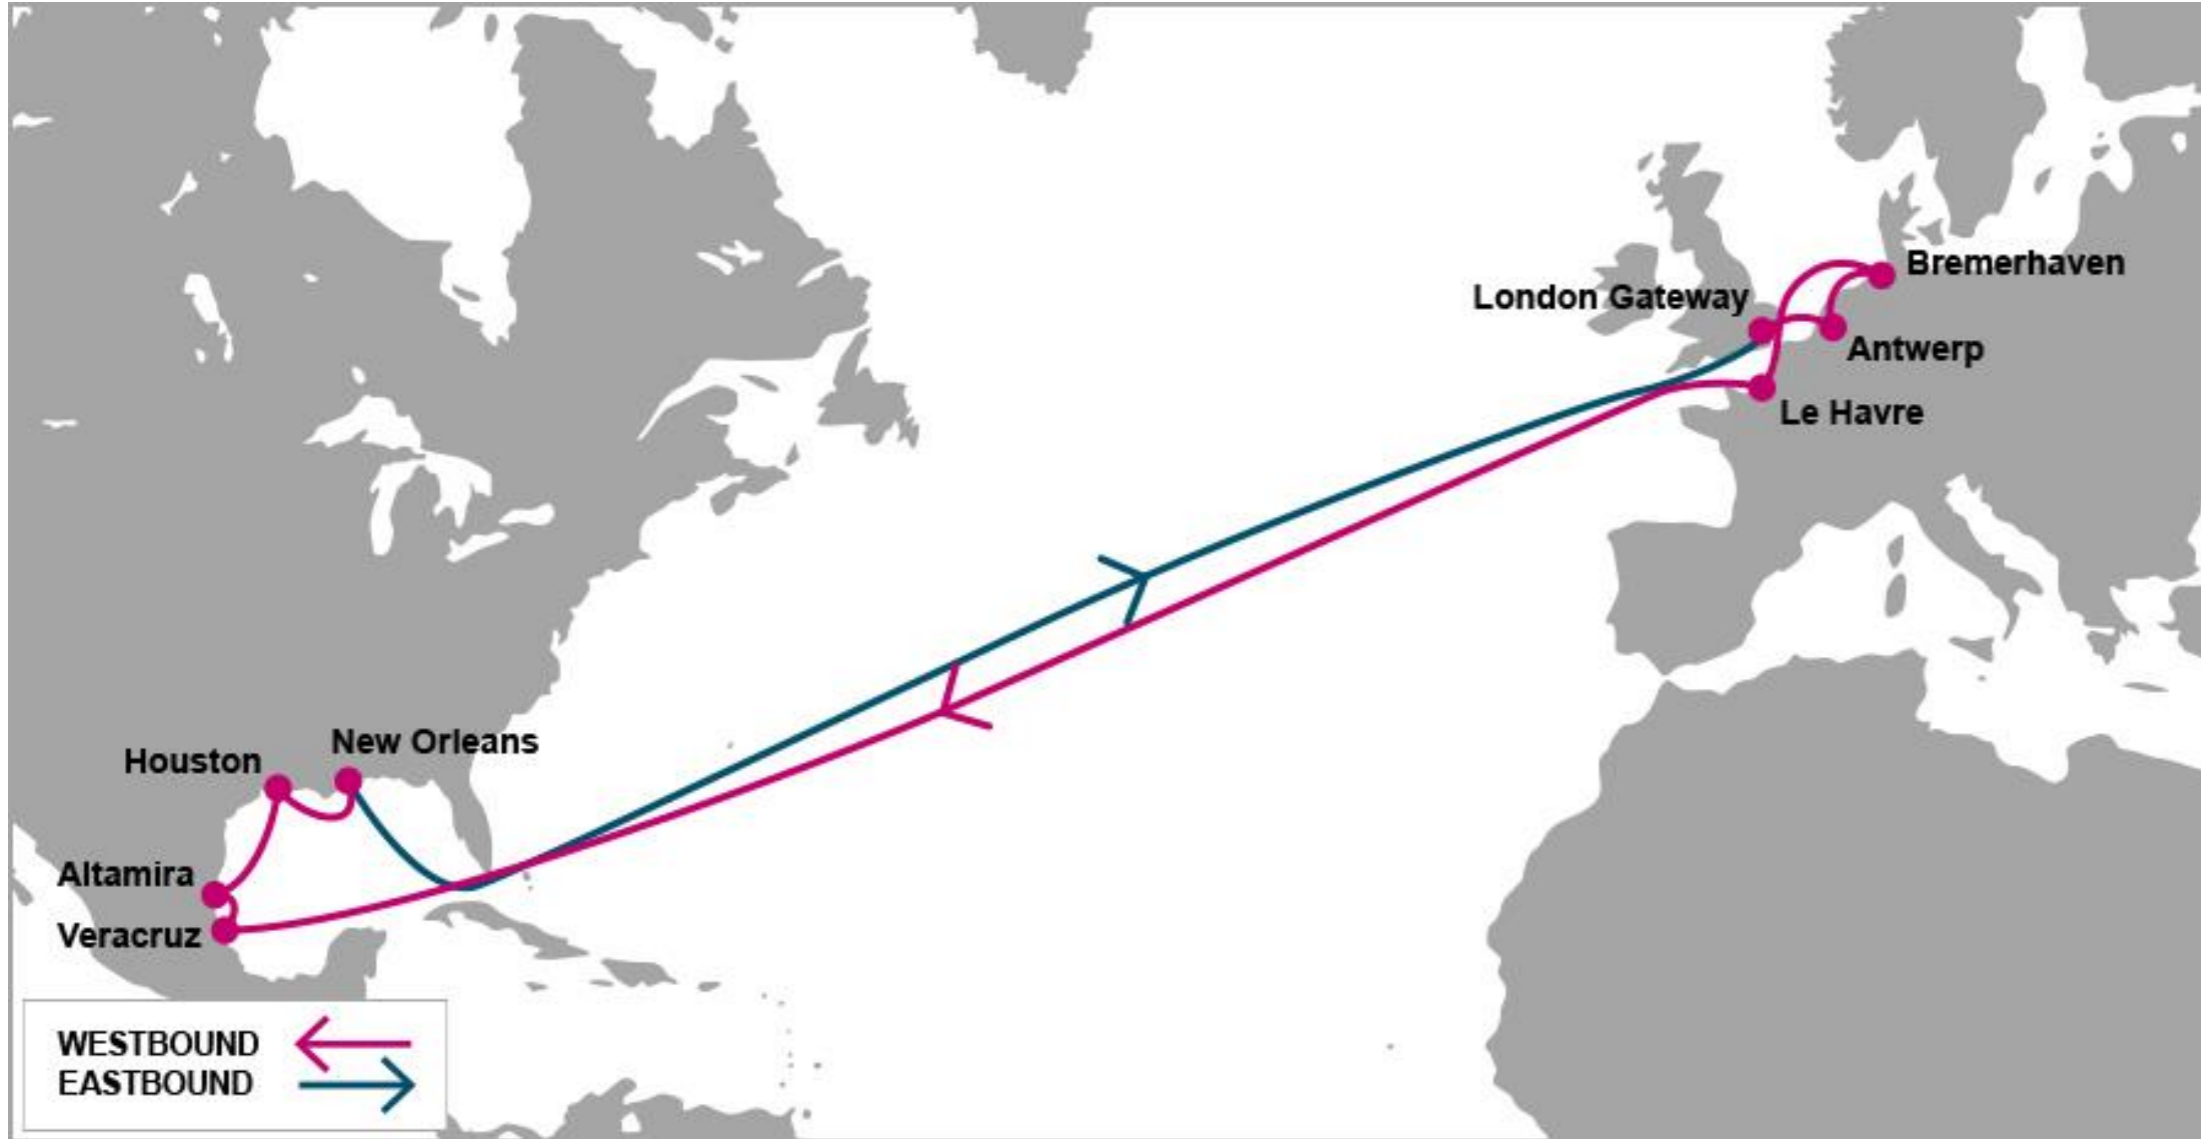

## PORT ROTATION

ORIGIN
London Gateway
Le Havre
Rotterdam
Bremerhaven
New York
Charleston
Savannah
London Gateway

Weekly/Fixed Day Service

**EFFECTIVE VESSEL:**

TBD

## PORT ROTATION

ORIGIN
Antwerp
Bremerhaven
London Gateway
Charleston
Port Everglades
Houston
Savannah
Norfolk
Antwerp

Weekly/Fixed Day Service

**EFFECTIVE VESSEL:**

TBD

## PORT ROTATION

ORIGIN
London Gateway
Antwerp
Bremerhaven
Le Havre
Veracruz
Altamira
Houston
New Orleans
London Gateway

Weekly/Fixed Day Service

**EFFECTIVE VESSEL:**

TBD

## PORT ROTATION

ORIGIN
Barcelona
Tarragona
Valencia
Algeciras
Halifax
New York
Norfolk
Savannah
Valencia
Tarragona
Barcelona

**Weekly/Fixed Day Service**

**EFFECTIVE VESSEL:**

TBD