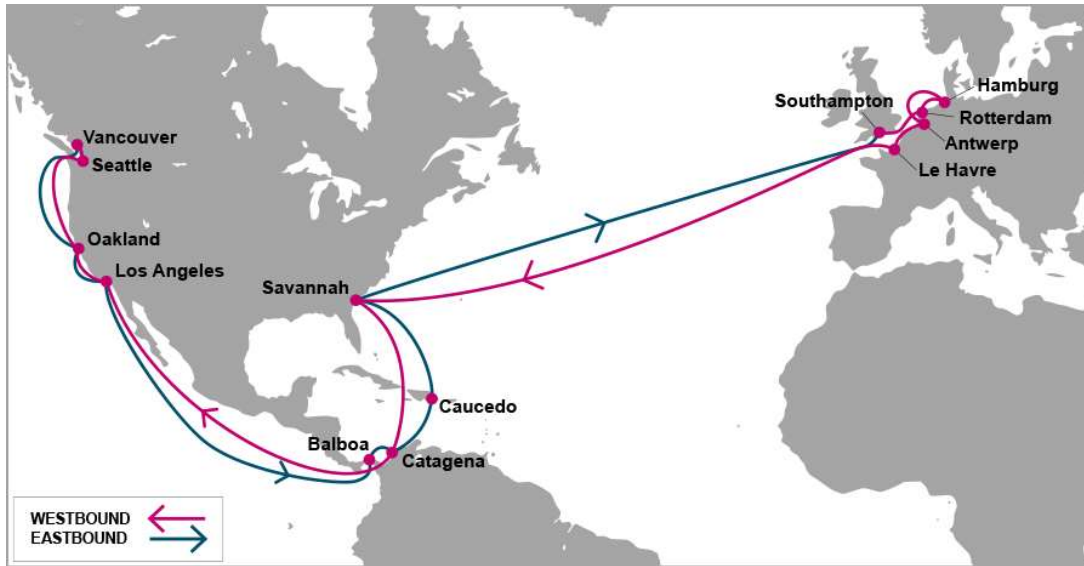

AL5: Atlantic 5

PORT ROTATION

(Terminals are subject to change)

ORIGIN	ETA/ETD	TERMINAL
Southampton	MON/TEU	DP World Southampton Container Terminal
Le Havre	WED/WED	Le Havre North Terminals-Quais de l'Atlantique
Rotterdam	THU/FRI	ECT Delta Terminals
Hamburg	SAT/SUN	HHLA Container Terminal Altenwerder
Antwerp	TUE/TUE	PSA Antwerp
Savannah	THU/FRI	Garden City Terminal
Cartagena	TUE/WED	SPRC Sociedade Portuaria de Cartagena
Los Angeles	FRI/FRI	West Basin Container Terminal
Oakland	SUN/MON	Oakland International container Terminal
Seattle	WED/THU	T18 -SSA MARINE TERMINAL
Vancouver	THU/FRI	Fraser Surrey Docks
Oakland	SUN/MON	Oakland International container Terminal
Los Angeles	TUE/TUE	West Basin Container Terminal
Balboa	WED/WED	Panama Ports Company
Cartagena	FRI/SAT	SPRC Sociedade Portuaria de Cartagena
Caucedo	MON/MON	DPW Caucedo Terminal
Savannah	FRI/FRI	Garden City Terminal
Southampton	MON/TUE	DP World Southampton Container Terminal

Turnaround days: 70

Weekly/Fixed Day Service

KEY TRANSIT TABLE

W/B	SAV	CTG	LAX	OAK	PNW	VAN	E/B	BLB	CTG	CAU	SAV	SOU	LEH	RTM	HAM	ANR
SOU	16	21	31	33	36	37	SEA	13	15	18	22	32	34	35	37	40
LEH	15	20	30	32	35	36	VAN	12	14	17	21	31	33	34	36	39
RTM	13	18	28	30	33	34	OAK	9	11	14	18	28	30	31	33	36
HAM	11	16	26	28	31	32	LAX	8	10	13	17	27	29	30	32	35
ANR	9	14	24	26	29	30	BLB		2	5	9	19	21	22	24	27
							CTG			2	6	16	18	19	21	24
							CAU				4	14	16	17	19	22
							SAV					10	12	13	15	18

KEY TRANSIT TABLE - UNLOCODE PORT NAME & COUNTRY NAME

SOU: Southampton, UK | RTM: Rotterdam, Netherland | HAM: Hamburg, Germany | ANR: Antwerp, Belgium | LEH: Le Havre, France | Sea: Seattle, USA | VAN: Vancouver, Canada | OAK: Oakland, USA | LAX: Los Angeles, USA | BLB: Balboa, Panama | CTG: Cartagena, Colombia | CAU: Caucedo, Dominican Republic | SAV: Savannah, USA |

Last update : 23-May-2018