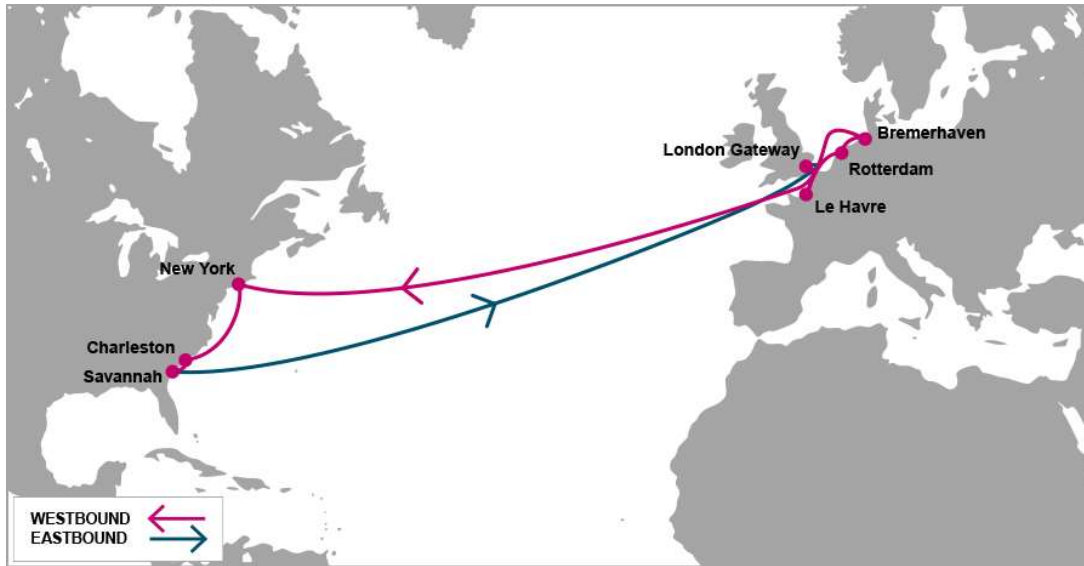

AL2: Atlantic 2

PORT ROTATION

(Terminals are subject to change)

ORIGIN	ETA/ETD	TERMINAL
London Gateway	SUN/SUN	London Gateway Terminal (LGW)
Le Havre	MON/TUE	Le Havre North Terminals-Quais de AMERIQUE (CNMP)
Rotterdam	TUE/WED	ECT Delta Terminals
Bremerhaven	THU/FRI	EUROGATE Container Terminal Bremerhaven
New York	SAT/SUN	Maher Terminals
Charleston	TUE/WED	North Charleston Terminal
Savannah	THU/THU	Garden City Terminal
London Gateway	SUN/SUN	London Gateway Terminal (LGW)
Turnaround days:		28

Weekly/Fixed Day Service

KEY TRANSIT TABLE

W/B	NYC	CHS	SAV	E/B	LGP	LEH	RTM	BRV
LGP	13	16	18	NYC	14	15	16	18
LEH	11	14	16	CHS	11	12	13	15
RTM	10	13	15	SAV	10	11	12	14
BRV	8	11	13					

KEY TRANSIT TABLE - UNLOCODE PORT NAME & COUNTRY NAME

LGP: London Gateway, UK | LEH: Le Havre, France | RTM: Rotterdam, Netherland | BRV: Bremerhaven, Germany | NYC: New York, USA | CHS: Charleston, USA | SAV: Savannah, USA

Last update : 08-Mar-2018