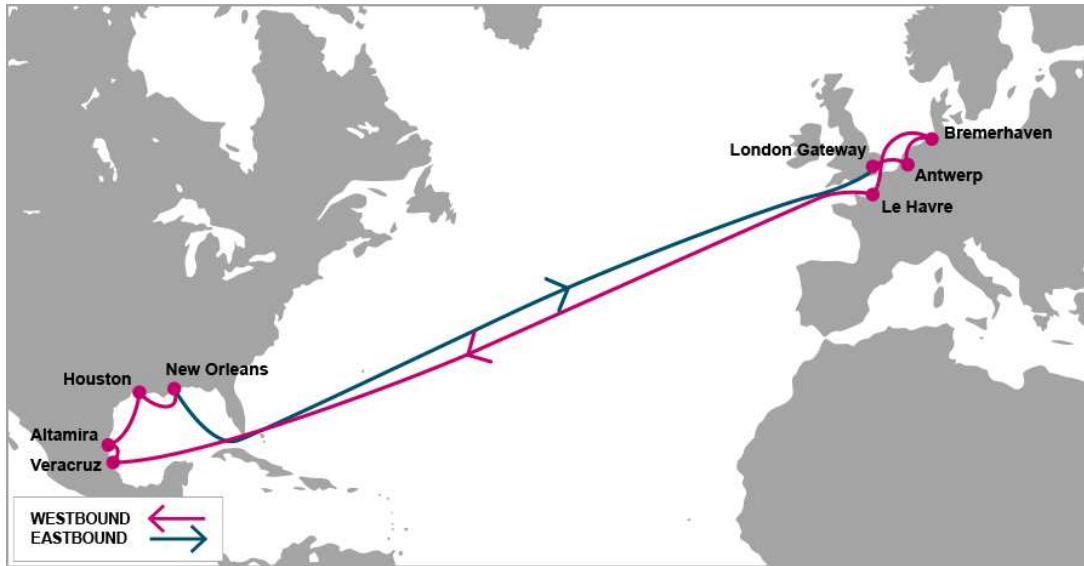

AL4: Atlantic 4

PORT ROTATION

(Terminals are subject to change)

ORIGIN	ETA/ETD	TERMINAL
London Gateway	WED/WED	London Gateway Terminal (LGW)
Antwerp	FRI/SAT	PSA Antwerp
Bremerhaven	SUN/MON	EUROGATE Container Terminal Bremerhaven
Le Havre	TUE/WED	Le Havre North Terminals-Quais de l'Atlantique (CNMP)
Veracruz	MON/TUE	Internacional De Cont De Veracruz
Altamira	WED/THU	Infraestructura Portuaria Mexicana
Houston	SAT/SUN	Port Of Houston Auotirity (BBC)
New Orleans	MON/TUE	Ports America
London Gateway	WED/WED	London Gateway Terminal (LGW)

Turnaround days: 42

Weekly/Fixed Day Service

KEY TRANSIT TABLE

W/B	VER	ATM	HOU	MSY	E/B	LGP	ANR	BRV	LEH
LGP	19	21	24	26	VER	22	24	26	28
ANR	16	18	21	23	ATM	20	22	24	26
BRV	14	16	19	21	HOU	17	19	21	23
LEH	12	14	17	19	MSY	15	17	19	21

KEY TRANSIT TABLE - UNLOCODE PORT NAME & COUNTRY NAME

LGP: London Gateway, UK | ANR: Antwerp, Belgium | BRV: Bremerhaven, Germany | LEH: Le Havre, France | VER: Veracruz, Mexico | ATM: Altamira, Mexico | HOU: Houston, USA | MSY: New Orleans, USA

Last update : 08-Mar-2018