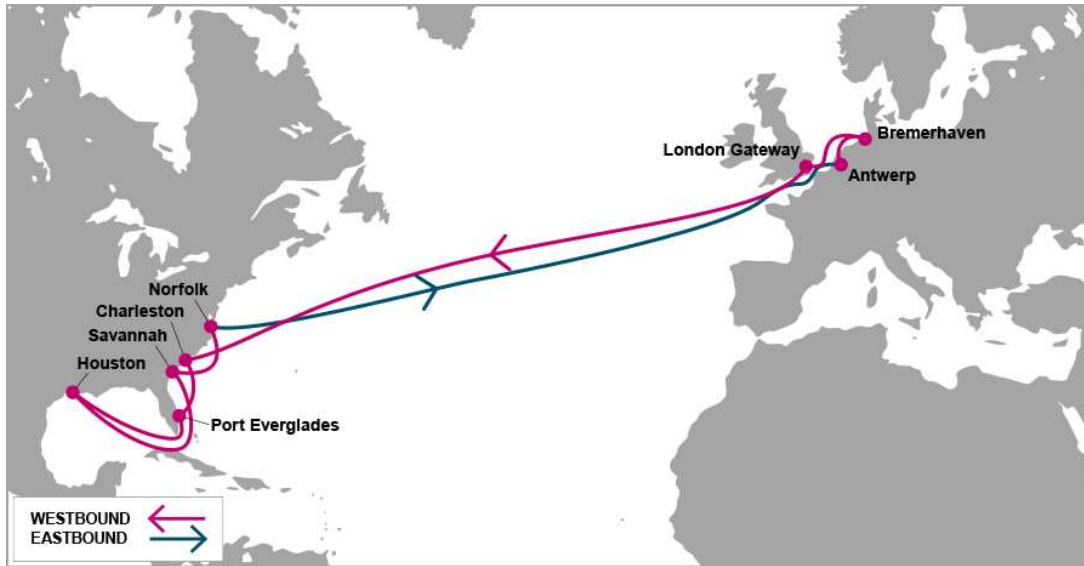

AL3: Atlantic 3

KEY TRANSIT TABLE

W/B	CHS	PEF	HOU	SAV	ORF	E/B	ANR	BRV	LGP
ANR	13	15	18	22	24	CHS	21	24	26
BRV	10	12	15	19	21	PEF	19	22	24
LGP	9	11	14	18	20	HOU	15	18	20
						SAV	11	14	16
						ORF	9	12	14

KEY TRANSIT TABLE - UNLOCODE PORT NAME & COUNTRY NAME

ANR: Antwerp, Belgium | BRV: Bremerhaven, Germany | LGP: London Gateway, UK | CHS: Charleston, USA | PEF: Port Everglades, USA | HOU: Houston, USA | SAV: Savannah, USA | ORF: Norfolk, USA

PORT ROTATION

(Terminals are subject to change)

ORIGIN	ETA/ETD	TERMINAL
Antwerp	THU/FRI	PSA Antwerp
Bremerhaven	SUN/MON	EUROGATE Container Terminal Bremerhaven
London Gateway	TUE/TUE	London Gateway Terminal (LGW)
Charleston	THU/THU	North Charleston Terminal
Port Everglades	SAT/SAT	Florida International Terminals (FIT)
Houston	TUE/WED	Port Of Houston Auotirity (BBC)
Savannah	SAT/SUN	Garden City Terminal
Norfolk	MON/TUE	Norfolk International Terminal (NIT)
Antwerp	THU/FRI	PSA Antwerp
Turnaround days:	35	

Weekly/Fixed Day Service

Last update : 08-Mar-2018