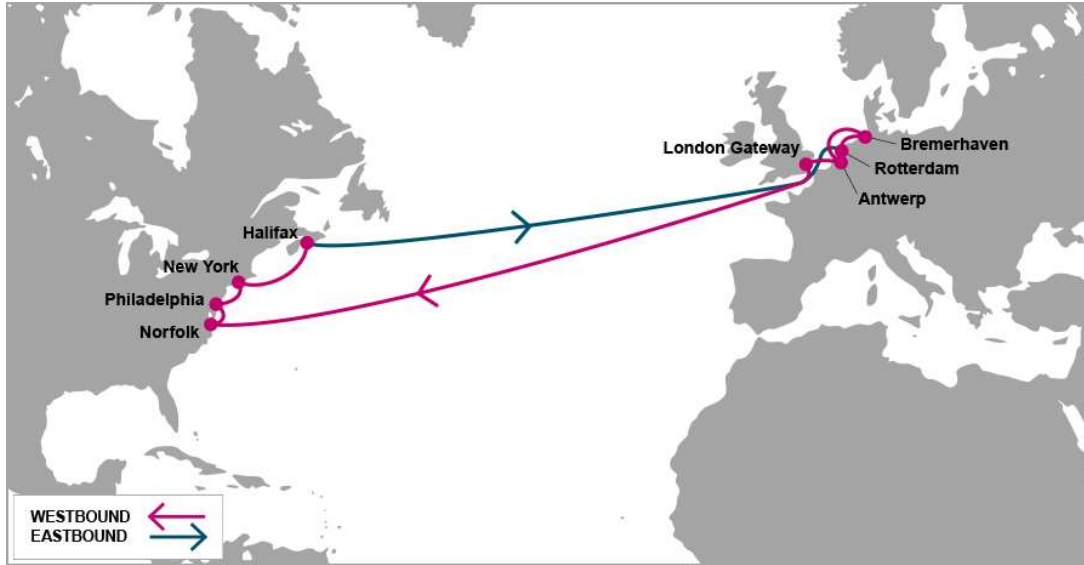

AL1: Atlantic 1

PORT ROTATION

(Terminals are subject to change)

ORIGIN	ETA/ETD	TERMINAL
Rotterdam	SUN/SUN	ECT Delta Terminals
Bremerhaven	TUE/WED	EUROGATE Container Terminal Bremerhaven
Antwerp	THU/FRI	PSA Antwerp
London Gateway	SAT/SAT	London Gateway Terminal (LGW)
Norfolk	SUN/TUE	Norfolk International Terminal (NIT)
Philadelphia	WED/WED	Packer Avenue Marine Terminal
New York	FRI/SAT	GCT New York (NYCT)
Halifax	SUN/MON	Fairview Cove
Rotterdam	SUN/SUN	ECT Delta Terminals
Turnaround days:		28

Weekly/Fixed Day Service

KEY TRANSIT TABLE

W/B	ORF	PHL	NYC	HAL	E/B	RTM	BRV	ANR	LGP
RTM	12	15	17	19	ORF	13	14	16	18
BRV	11	14	16	18	PHL	12	13	15	17
ANR	9	12	14	16	NYC	9	10	12	14
LGP	8	11	13	15	HAL	7	8	10	12

KEY TRANSIT TABLE - UNLOCODE PORT NAME & COUNTRY NAME

RTM: Rotterdam, Netherland | BRV: Bremerhaven, Germany | ANR: Antwerp, Belgium | LGP: London Gateway, UK | ORF: Norfolk, USA | PHL: Philadelphia, USA | NYC: New York, USA | HAL: Halifax, Canada

Last update : 21-Mar-2018