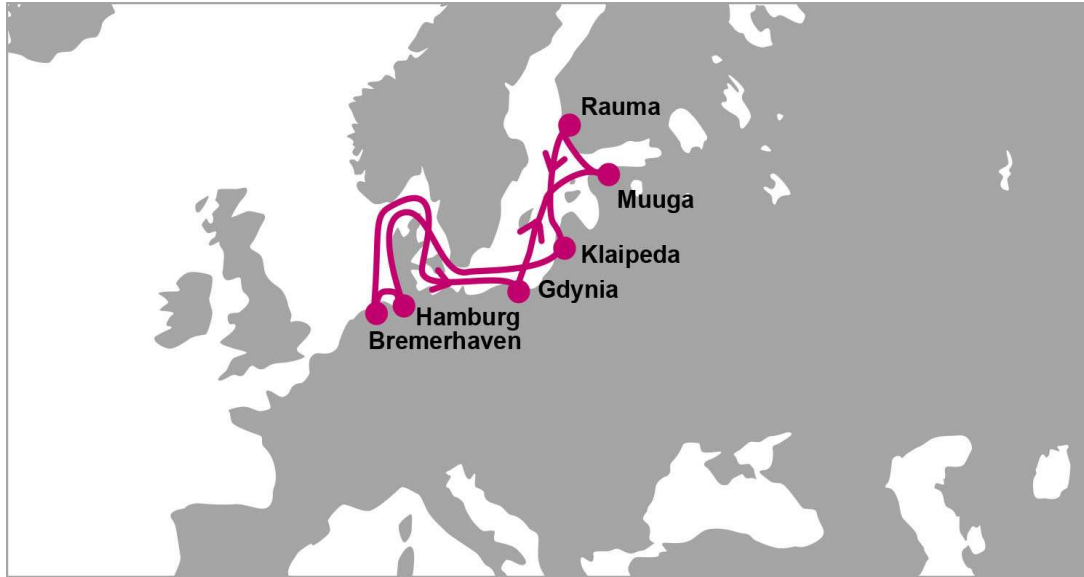

BAX: Baltic Sea Express

KEY TRANSIT TABLE

FM/TO	GDY	TLL	RAU	KLJ	FM/TO	HAM	BRV
HAM	3	6	8	10	GDY	10	12
BRV	2	5	7	9	TLL	7	9
					RAU	5	7
					KLJ	3	5

KEY TRANSIT TABLE - UNLOCODE PORT NAME & COUNTRY NAME

PORT ROTATION

(Terminals are subject to change)

ORIGIN	ETA/ETD	TERMINAL
Hamburg	MON/TUE	CTA
Hamburg	TUE/WED	CTB
Bremerhaven	WED/WED	Eurogate
Gdynia	FRI/FRI	GCT
Muuga	MON/MON	Ferry Terminal LTD
Rauma	WED/WED	Rauma Port
Klaipeda	FRI/FRI	Klaipedos Konteineriu Terminalas
Hamburg	MON/TUE	CTA

Turnaround days: 14

Weekly/Fixed Day Service

Last update : 18-Oct-2018