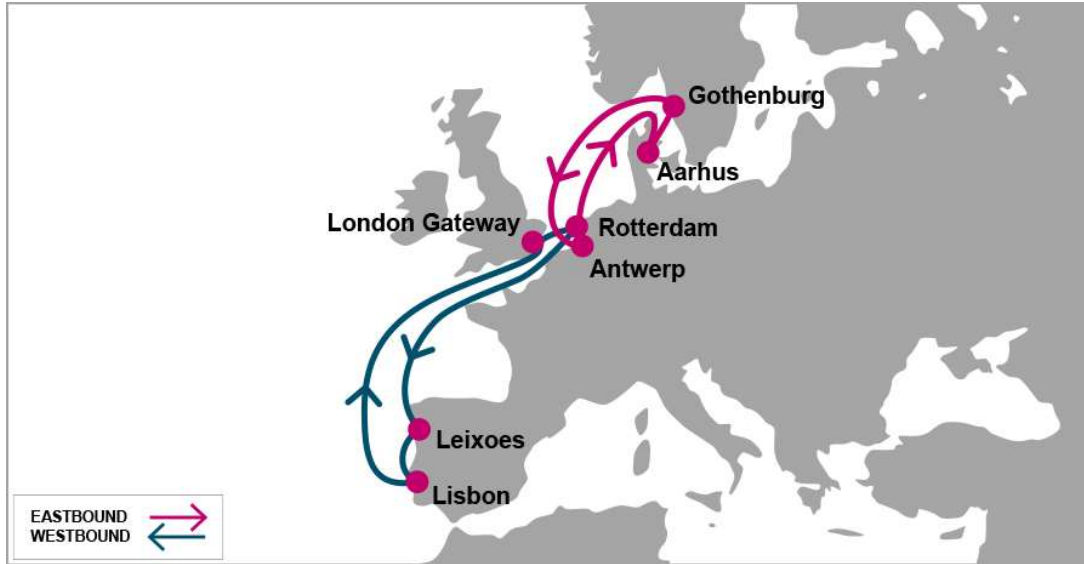

ONE

OCEAN NETWORK EXPRESS

Service Map : Intra Europe

IBESCO: Iberia, Europe, Scandinavia Loop

KEY TRANSIT TABLE

E/B	AAR	GOT	W/B	LEI	LIS
LEI	10	11	AAR	10	12
LIS	8	9	GOT	8	10
LGP	4	5	ANR	5	7
RTM	3	4	RTM	4	6
RTM	2	3	RTM	3	5

KEY TRANSIT TABLE - UNLOCODE PORT NAME & COUNTRY NAME

RTM: Rotterdam, Netherland | GOT: Gothenburg, Sweden | AAR: Aarhus, Denmark | ANR: Antwerp, Belgium | LIS: Lisbon, Portugal | LEI: Leixoes, Portugal | LGP: London Gateway, UK

KEY TRANSIT TABLE - UNLOCODE PORT NAME & COUNTRY NAME

GOA: Genoa, Italy | LIV: Livorno, Italy | SAL: Salerno, Italy | ALY: Alexandria, Egypt | DAM: Damietta, Egypt | BEY: Beirut, Lebanon | ISK: Iskenderun, Turkey | MER: Mersin, Turkey | ALY: Aliaga, Turkey | PIR: Piraeus, Greece |

PORT ROTATION

(Terminals are subject to change)

ORIGIN	ETA/ETD	TERMINAL
Genoa	TUE/WED	Voltri Terminal
Livorno	WED/THU	Darsena Terminal
Salerno	SAT/SUN	Salerno Cont Terminal
Alexandria	SAT/SUN	Old Port
Damietta	TUE/THU	Damietta Port Authority
Beirut	THU/SAT	Beirut Cont Terminal
Iskenderun	SAT/SUN	Limakport ISK
Mersin	SUN/MON	MER International Port
Aliaga	WED/THU	Nemport Limani
Piraeus	FRI/SAT	PCT
Genoa	TUE/WED	Voltri Terminal