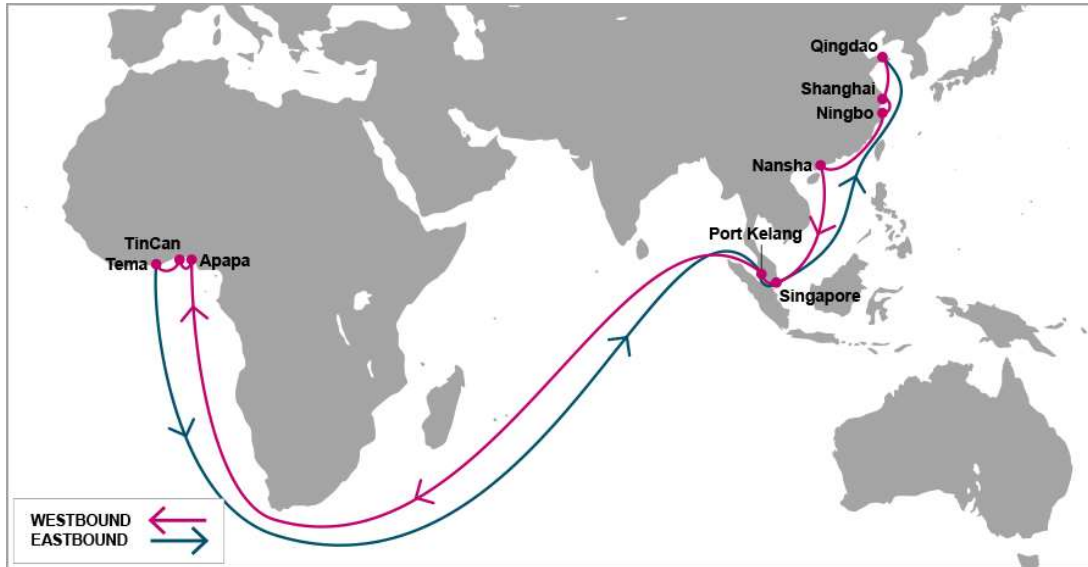

WA1: West Africa 1

KEY TRANSIT TABLE

W/B	APP	TIP	TEM	E/B	PKG	SIN	TAO	SHA	NGB	NSA
TAO	38	40	43	APP	33	35	43	47	48	52
SHA	34	36	39	TIP	31	33	41	45	46	50
NGB	33	35	38	TEM	27	29	37	41	42	46
NSA	30	32	35							
SIN	25	27	30							
PKG	24	26	29							

KEY TRANSIT TABLE - UNLOCODE PORT NAME & COUNTRY NAME

PORT ROTATION

(Terminals are subject to change)

ORIGIN	ETA/ETD	TERMINAL
Qingdao	THU/FRI	Qingdao Port
Shanghai	MON/TUE	Shanghai Zhen Dong Container Terminal Wai Gao Qiao Phase 2
Ningbo	TUE/WED	Ningbo Port Co.Ltd Beilun Second Container Terminal Branch - Phase Iii
Nansha	SAT/SAT	Guangzhou South China Ocean Gate
Singapore	WED/THU	PSA Singapore
Port Kelang	THU/FRI	West Port
Apapa	MON/WED	APM Terminals, Apapa
Tin Can	WED/FRI	Tincan Island Container Terminal Ltd.
Tema	SAT/TUE	Meridian Port Services Ltd (MPS)
Port Kelang	MON/TUE	West Port
Singapore	WED/WED	PSA Singapore
Qingdao	THU/FRI	Qingdao Port

Turnaround days: 84

Weekly/Fixed Day Service

Last update : 04-Jul-2018