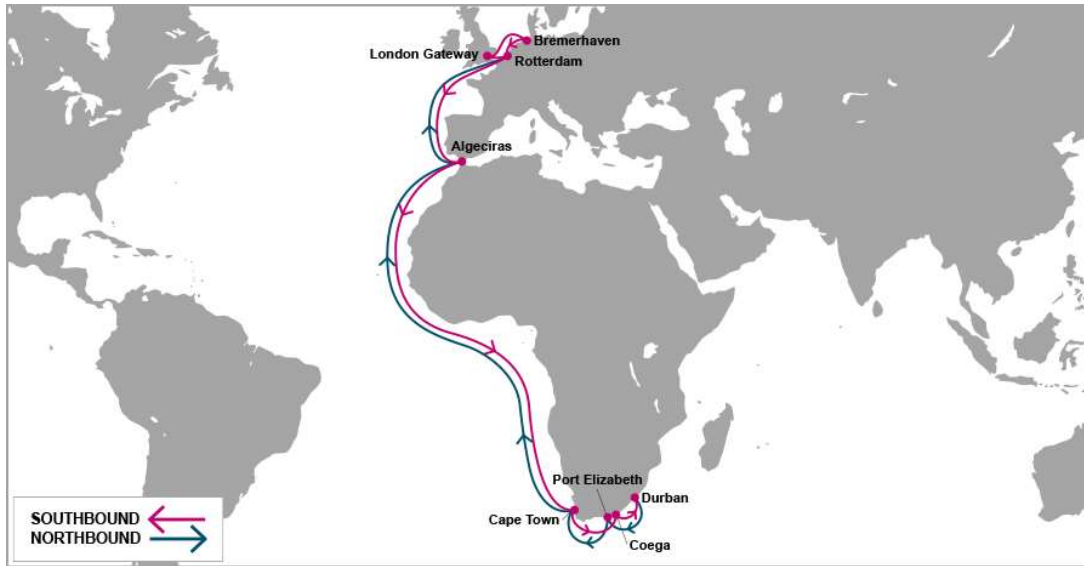

SRX: South Africa Rainbow Express

KEY TRANSIT TABLE

S/B	ALG	CPT	ZBA	DUR	N/B	ALG	RTM	LGP	BRV
LGP	9	22	25	28	DUR	20	23	25	27
BRV	6	19	22	25	PLZ	16	19	21	23
RTM	5	18	21	24	CPT	12	15	17	19
ALG		13	16	19	ALG		3	5	7

KEY TRANSIT TABLE - UNLOCODE PORT NAME & COUNTRY NAME

LGP: London Gateway, UK | BRV: Bremerhaven, Germany | RTM: Rotterdam, Netherland | ALG: Algeciras, Spain | CPT: Cape Town, South Africa | ZBA: Ngqura, South Africa | DUR: Durban, South Africa | PLZ: Port Elizabeth, South Africa

PORT ROTATION

(Terminals are subject to change)

ORIGIN	ETA/ETD	TERMINAL
London Gateway	FRI/FRI	London Gateway
Bremerhaven	SUN/MON	NTB North Sea Terminal Bremerhaven
Rotterdam	TUE/TUE	APM Terminals Rotterdam B.V.
Algeciras	SUN/SUN	Total Terminal International (TTI)
Cape Town	SAT/SUN	Cape Town Container Terminal
Coega	TUE/WED	Ngqura Container Terminal
Durban	FRI/MON	Durban Container Terminal
Port Elizabeth	THU/FRI	Port Elizabeth Container Terminal
Cape Town	SUN/TUE	Cape Town Container Terminal
Algeciras	SUN/SUN	Algeciras APMT Terminal
Rotterdam	WED/THU	APM Terminals Rotterdam B.V.
London Gateway	FRI/FRI	London Gateway

Turnaround days: 56

Weekly/Fixed Day Service

Last update : 06-Apr-2018