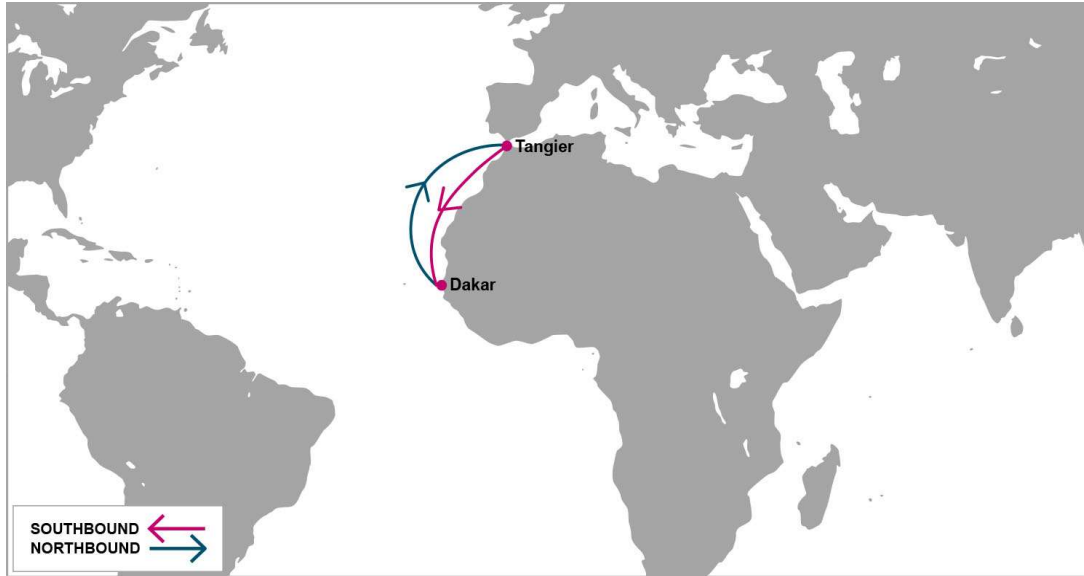

TNG: Tangier, Morocco | COO: Cotonou, Benin | APP: Apapa, Nigeria | TIP: Tin Can, Nigeria | TEM: Tema, Ghana

Last update : 28-Feb-2018

ARS: Africa Rainbow Shuttle

KEY TRANSIT TABLE

S/B	TEM	ABJ	N/B	TEM	ABJ	TNG
TNG	9	13	TEM	3	11	
			ABJ		7	

KEY TRANSIT TABLE - UNLOCODE PORT NAME & COUNTRY NAME

TNG: Tangier, Morocco | TEM: Tema, Ghana | ABJ: Abidjan, Côte d'Ivoire

PORT ROTATION

(Terminals are subject to change)

ORIGIN	ETA/ETD	TERMINAL
Tangier	WED/THU	Eurogate
Tema	SAT/SUN	Meridian Port Services Ltd (MPS)
Abidjan	WED/THU	Abidjan Container Terminal
Tangier	THU/THU	Eurogate
Turnaround days:	35	

Weekly/Fixed Day Service

Last update : 08-Nov-2018

ARE: Africa Rainbow Express

KEY TRANSIT TABLE

S/B	DKR	N/B	TNG
TNG	7	DKR	6

KEY TRANSIT TABLE - UNLOCODE PORT NAME & COUNTRY NAME

TNG: Tangier, Morocco | DKR: Dakar, Senegal

KEY TRANSIT TABLE - UNLOCODE PORT NAME & COUNTRY NAME

LGP: London Gateway, UK | BRV: Bremerhaven, Germany | RTM: Rotterdam, Netherland | ALG: Algeciras, Spain | CPT: Cape Town, South Africa | ZBA: Ngqura, South Africa | DUR: Durban, South Africa | PLZ: Port Elizabeth, South Africa