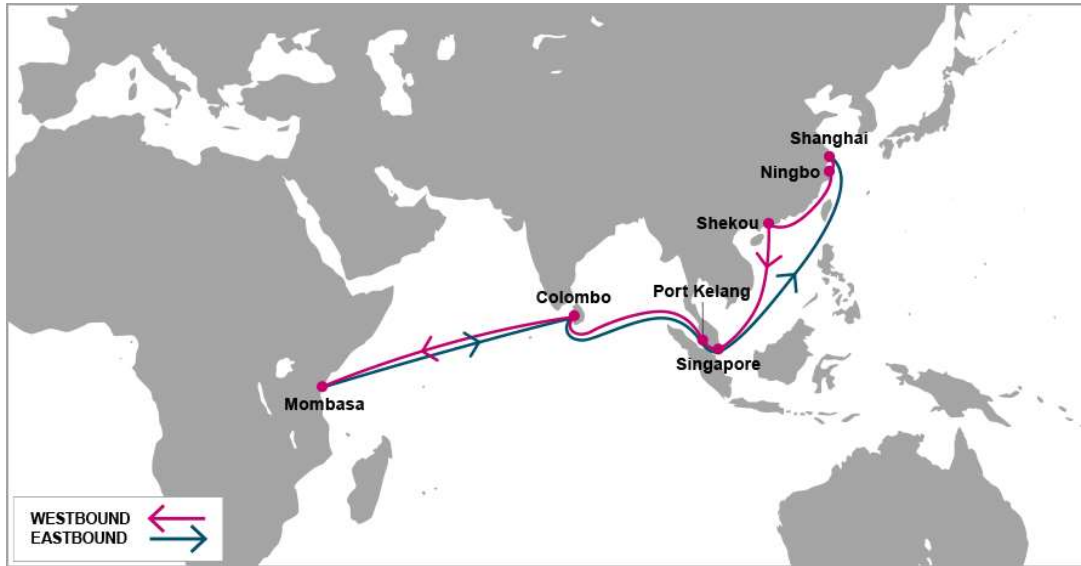

EA1: East Africa 1 (Mombasa)

KEY TRANSIT TABLE

W/B	MBA	E/B	CMB	PKG	SIN	SHA
SHA	24	MBA	8	12	14	22
NGB	22					
SHK	19					
SIN	14					
PKG	12					
CMB	7					

KEY TRANSIT TABLE - UNLOCODE PORT NAME & COUNTRY NAME

SHA: Shanghai, China | NGB: Ningbo, China | SHK: Shekou, China | SIN: Singapore, SIN | PKG: Port Kelang, Malaysia | CMB: Colombo, Sri Lanka | MBA: Mombasa, Kenya

PORT ROTATION

(Terminals are subject to change)

ORIGIN	ETA/ETD	TERMINAL
Shanghai	THU/THU	Wai Gao Qiao Phase 2
Ningbo	FRI/SAT	Ningbo Beilun Container Terminal
Shekou	MON/TUE	Shekou Container Terminal
Singapore	SUN/SUN	PSA Singapore
Port Kelang	TUE/TUE	Westports
Colombo	SAT/SUN	JCT
Mombasa	SUN/WED	MCT
Colombo	THU/THU	JCT
Port Kelang	MON/TUE	Westports
Singapore	WED/THU	PSA Singapore
Shanghai	THU/THU	Wai Gao Qiao Phase 2

Turnaround days: 49

Weekly/Fixed Day Service

Last update : 04-Jul-2018