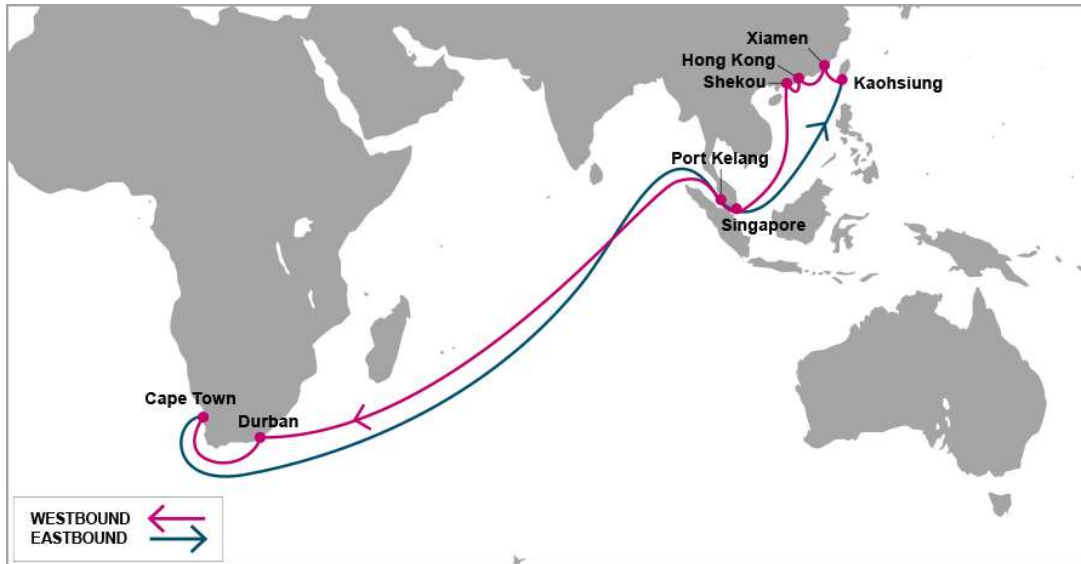

SAS: South Africa Service (South)

KEY TRANSIT TABLE

W/B	DUR	CPT	E/B	PKG	SIN	KHH	XMN	HKG	SHK
KHH	23	28	DUR	23	24	29	30	32	33
XMN	22	27	CPT	19	20	25	26	28	29
HKG	21	26							
SHK	20	25							
SIN	15	20							
PKG	14	19							

KEY TRANSIT TABLE - UNLOCODE PORT NAME & COUNTRY NAME

PORT ROTATION

(Terminals are subject to change)

ORIGIN	ETA/ETD	TERMINAL
Kaohsiung	THU/FRI	Evergreen Marine Corp Ltd.
Xiamen	FRI/SAT	Xiamen Haitian Container Terminal
Hong Kong	SUN/SUN	Hong Kong International Terminals
Shekou	MON/MON	Shekou Container Terminal LTD
Singapore	FRI/SAT	PSA Singapore
Port Kelang	SUN/SUN	Westports
Durban	SUN/WED	Deep sea container terminal
Cape Town	FRI/SUN	Cape Town Container Terminal
Port Kelang	FRI/FRI	Westports
Singapore	SAT/SUN	PSA Singapore
Kaohsiung	THU/FRI	Evergreen Marine Corp Ltd.

Turnaround days: 56

Weekly/Fixed Day Service

Last update : 28-Mar-2018