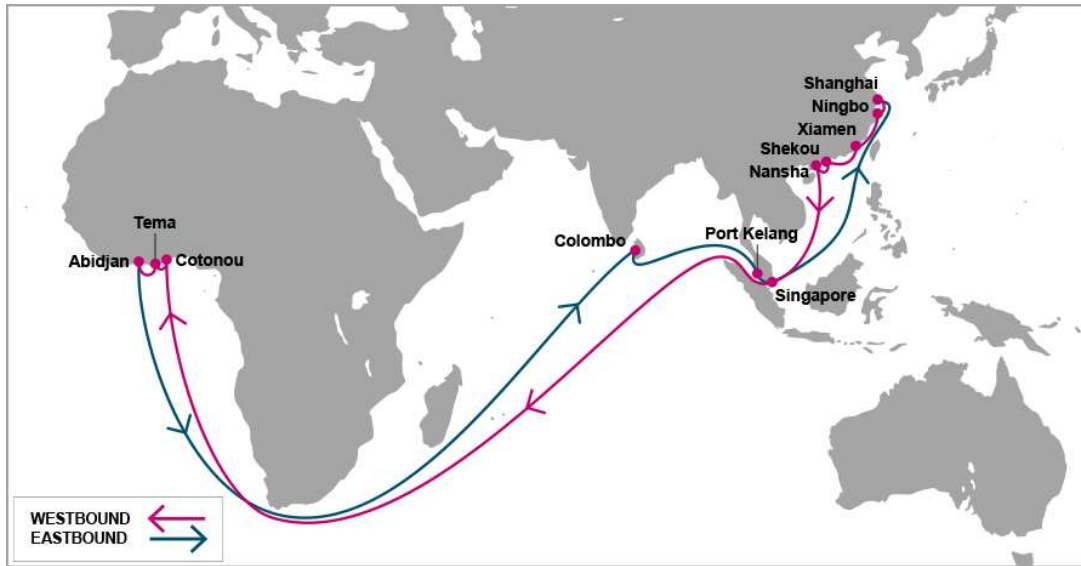

KEY TRANSIT TABLE - UNLOCODE PORT NAME & COUNTRY NAME

TAO: Qingdao, China | SHA: Shanghai, China | NGB: Ningbo, China | NSA: Nansha, China | SIN: Singapore, Singapore | PKG: Port Kelang, Malaysia | APP: Apapa, Nigeria | TIP: Tin Can, Nigeria | TEM: Tema, Ghana

Turnaround days: 84

Weekly/Fixed Day Service

Last update : 04-Jul-2018

SW2: South West Africa 2

KEY TRANSIT TABLE

W/B	COO	TEM	ABJ	E/B	CMB	PKG	SIN	SHA	NGB	XMN	SHK	NSA
SHA	41	43	46	COO	27	32	33	42	43	47	48	49
NGB	40	42	45	TEM	25	30	31	40	41	45	46	47
XMN	36	38	41	ABJ	22	27	28	37	38	42	43	44
SHK	34	36	39	CMB		4	5	14	15	19	20	21
NSA	33	35	38									
SIN	28	30	33									

KEY TRANSIT TABLE - UNLOCODE PORT NAME & COUNTRY NAME

SHA: Shanghai, China | NGB: Ningbo, China | LON: London Gateway, UK | XMN: Xiamen, China | SHK: Shekou, China | NSA: Nansha, China | SIN: Singapore, Singapore | COO: Cotonou, Benin | TEM: Tema, Ghana | ABJ: Abidjan, Côte d'Ivoire | CMB: Colombo, Sri Lanka | PKG: Port Kelang, Malaysia

KEY TRANSIT TABLE - UNLOCODE PORT NAME & COUNTRY NAME

LGP: London Gateway, UK | BRV: Bremerhaven, Germany | RTM: Rotterdam, Netherland | ALG: Algeciras, Spain | CPT: Cape Town, South Africa | ZBA: Ngqura, South Africa | DUR: Durban, South Africa | PLZ: Port Elizabeth, South Africa