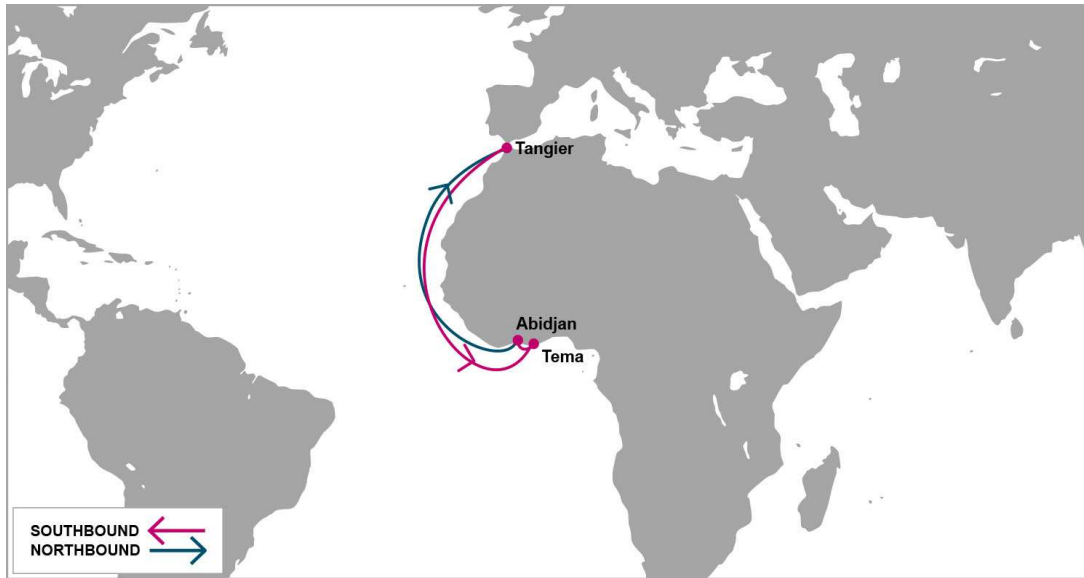

TNG: Tangier, Morocco | COO: Cotonou, Benin | APP: Apapa, Nigeria | TIP: Tin Can, Nigeria | TEM: Tema, Ghana

Last update : 28-Feb-2018

ARS: Africa Rainbow Shuttle

KEY TRANSIT TABLE

S/B	TEM	ABJ	N/B	TEM	ABJ	TNG
TNG	9	13	TEM	3	11	
			ABJ		7	

KEY TRANSIT TABLE - UNLOCODE PORT NAME & COUNTRY NAME

TNG: Tangier, Morocco | TEM: Tema, Ghana | ABJ: Abidjan, Côte d'Ivoire

PORT ROTATION

(Terminals are subject to change)

ORIGIN	ETA/ETD	TERMINAL
Tangier	WED/THU	Eurogate
Tema	SAT/SUN	Meridian Port Services Ltd (MPS)
Abidjan	WED/THU	Abidjan Container Terminal
Tangier	THU/THU	Eurogate
Turnaround days:	35	

Weekly/Fixed Day Service

Last update : 08-Nov-2018

ARE: Africa Rainbow Express

KEY TRANSIT TABLE

S/B	DKR	N/B	TNG
TNG	7	DKR	6

KEY TRANSIT TABLE - UNLOCODE PORT NAME & COUNTRY NAME

TNG: Tangier, Morocco | DKR: Dakar, Senegal

KEY TRANSIT TABLE - UNLOCODE PORT NAME & COUNTRY NAME

LGP: London Gateway, UK | BRV: Bremerhaven, Germany | RTM: Rotterdam, Netherland | ALG: Algeciras, Spain | CPT: Cape Town, South Africa | ZBA: Ngqura, South Africa | DUR: Durban, South Africa | PLZ: Port Elizabeth, South Africa