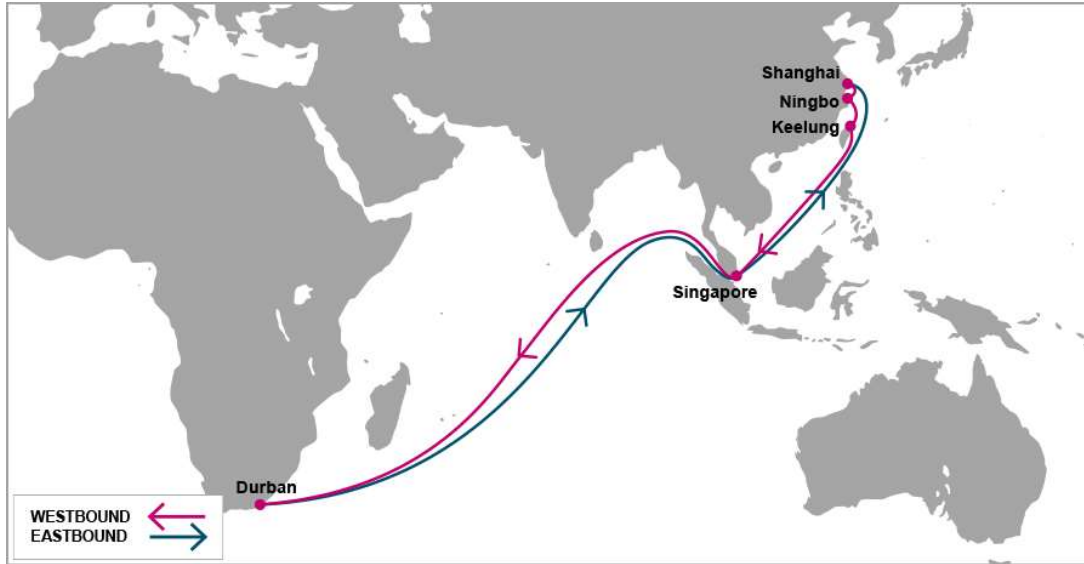

SAC: South Africa Service (Central)

KEY TRANSIT TABLE

W/B	DUR	E/B	SIN	SHA	NGB	KEL
SHA	24	DUR	14	20	22	24
NGB	23					
KEL	20					
SIN	12					

KEY TRANSIT TABLE - UNLOCODE PORT NAME & COUNTRY NAME

PORT ROTATION

(Terminals are subject to change)

ORIGIN	ETA/ETD	TERMINAL
Shanghai	WED/THU	Shanghai Guandong (III), Yangshan
Ningbo	FRI/FRI	Ningbo Yuandong Terminals Limited
Keelung	SUN/MON	ULIC
Singapore	MON/TUE	PSA Singapore
Durban	SUN/THU	New Pier 1 Terminal
Singapore	THU/THU	PSA Singapore
Shanghai	WED/THU	Shanghai Guandong (III), Yangshan
Turnaround days:		49

Weekly/Fixed Day Service

Last update : 08-Mar-2018