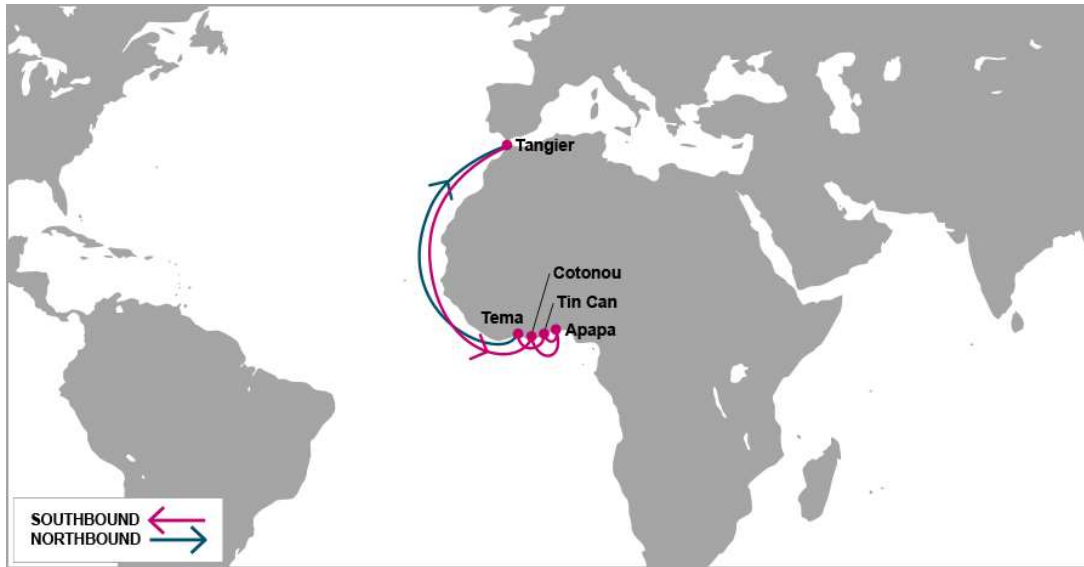

ARB: Africa Rainbow Bridge

PORT ROTATION

(Terminals are subject to change)

ORIGIN	ETA/ETD	TERMINAL
Tangier	FRI/SAT	Eurogate Terminal Tangier
Cotonou	MON/WED	Benin Terminal Cotonou
Apapa	WED/FRI	Apm Terminals, Apapa
Tin Can	FRI/SUN	Tincan Island Container Terminal Ltd.
Tema	MON/TUE	Meridian Port Services Ltd (MPS)
Tangier	FRI/SAT	Eurogate Terminal Tangier
Turnaround days:		28

Weekly/Fixed Day Service

KEY TRANSIT TABLE

S/B	COO	APP	TIP	TEM	N/B	APP	TIP	TEM	TNG
TNG	9	11	13	16	COO	1	2	5	16
					APP		1	3	14
					TIP			1	12
					TEM				10

KEY TRANSIT TABLE - UNLOCODE PORT NAME & COUNTRY NAME

TNG: Tangier, Morocco | COO: Cotonou, Benin | APP: Apapa, Nigeria | TIP: Tin Can, Nigeria | TEM: Tema, Ghana

Last update : 28-Feb-2018