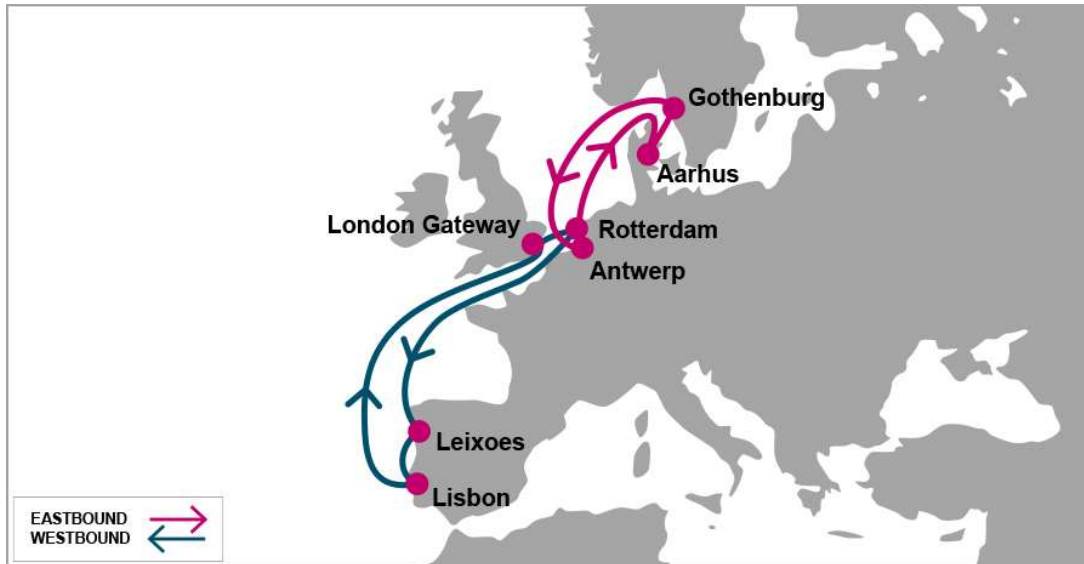

ONE

OCEAN NETWORK EXPRESS

Service Map : Intra Europe

IBESCO: Iberia, Europe, Scandinavia Loop

KEY TRANSIT TABLE

E/B	AAR	GOT	W/B	LEI	LIS
LEI	10	11	AAR	10	12
LIS	8	9	GOT	8	10
LGP	4	5	ANR	5	7
RTM	3	4	RTM	4	6
RTM	2	3	RTM	3	5

KEY TRANSIT TABLE - UNLOCODE PORT NAME & COUNTRY NAME

RTM: Rotterdam, Netherland | GOT: Gothenburg, Sweden | AAR: Aarhus, Denmark | ANR: Antwerp, Belgium | LIS: Lisbon, Portugal | LEI: Leixoes, Portugal | LGP: London Gateway, UK

KEY TRANSIT TABLE - UNLOCODE PORT NAME & COUNTRY NAME

GOA: Genoa, Italy | LIV: Livorno, Italy | SAL: Salerno, Italy | ALY: Alexandria, Egypt | DAM: Damietta, Egypt | BEY: Beirut, Lebanon | ISK: Iskenderun, Turkey | MER: Mersin, Turkey | ALY: Aliaga, Turkey | PIR: Piraeus, Greece |

PORT ROTATION

(Terminals are subject to change)

ORIGIN	ETA/ETD	TERMINAL
Genoa	TUE/WED	Voltri Terminal
Livorno	WED/THU	Darsena Terminal
Salerno	SAT/SUN	Salerno Cont Terminal
Alexandria	SAT/SUN	Old Port
Damietta	TUE/THU	Damietta Port Authority
Beirut	THU/SAT	Beirut Cont Terminal
Iskenderun	SAT/SUN	Limakport ISK
Mersin	SUN/MON	MER International Port
Aliaga	WED/THU	Nemport Limani
Piraeus	FRI/SAT	PCT
Genoa	TUE/WED	Voltri Terminal