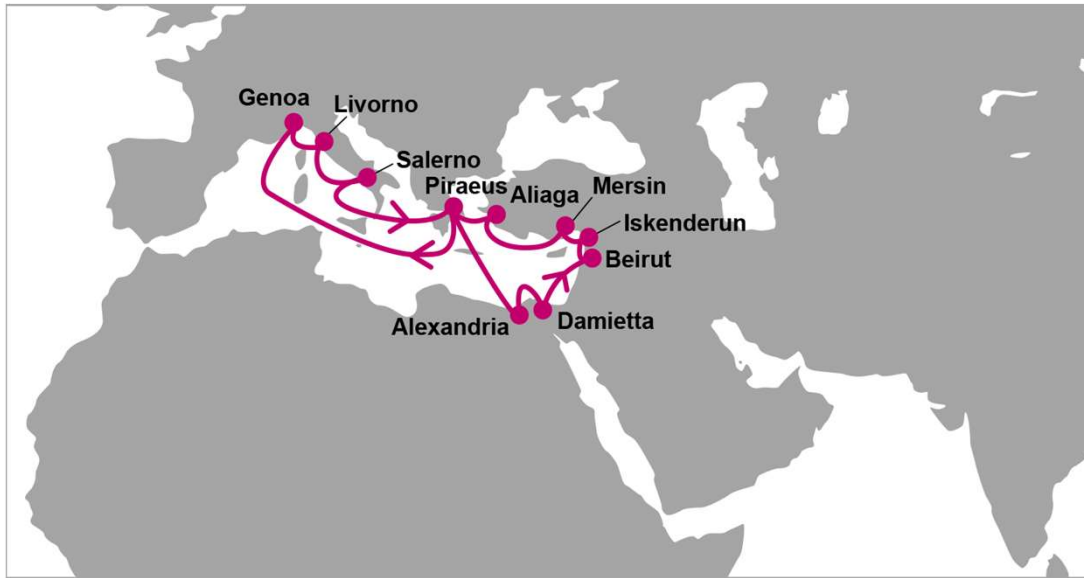

LEX: Levante Express

KEY TRANSIT TABLE

FM/TO	ALY	BEY	ISK	MER	ALI	GOA	LIV	SAL
DAM	-	0	2	3	6	12	13	16
PIR¹	3	8	10	11	14	-	-	-
PIR²	-	-	-	-	-	3	4	7

FM/TO	DAM	PIR¹	PIR²
BEY	24	-	6
ISK	23	-	5
MER	22	-	4
ALI	19	-	1
GOA	14	6	-
LIV	12	5	-
SAL	9	2	-

KEY TRANSIT TABLE - UNLOCODE PORT NAME & COUNTRY NAME

PORT ROTATION

(Terminals are subject to change)

ORIGIN	ETA/ETD	TERMINAL
Genoa	TUE/WED	Voltri Terminal
Livorno	WED/THU	Darsena Terminal
Salerno	SAT/SUN	Salerno Cont Terminal
Piraeus¹	TUE/WED	PCT
Alexandria	SAT/SUN	Old Port
Damietta	TUE/THU	Damietta Port Authority
Beirut	THU/SAT	Beirut Cont Terminal
Iskenderun	SAT/SUN	Limakport ISK
Mersin	SUN/MON	MER International Port
Aliaga	WED/THU	Nemport Limani
Piraeus²	FRI/SAT	PCT
Genoa	TUE/WED	Voltri Terminal

Turnaround days: 28

Weekly/Fixed Day Service

Last update : 19-Dec-2018