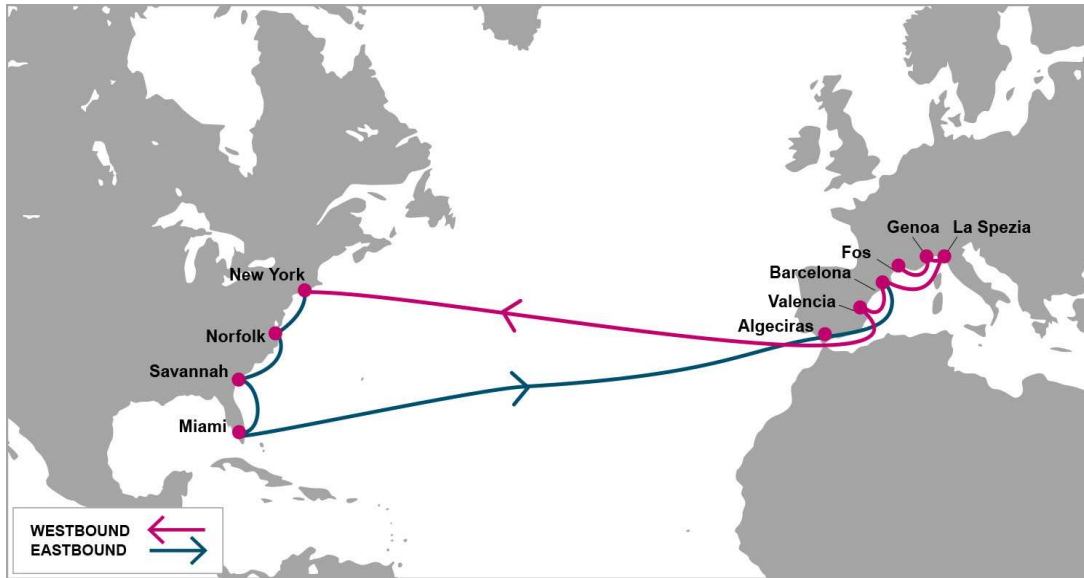

AL6: Atlantic 6

KEY TRANSIT TABLE

W/B	NYC	ORF	SAV	MIA	E/B	ALG	FOS	GOA	SPE	BCN	VLC
FOS	18	21	24	26	NYC	18	21	22	25	28	29
GOA	16	19	22	24	ORF	16	19	20	23	26	27
SPE	14	17	20	22	SAV	13	16	17	20	23	24
BCN	11	14	17	19	MIA	11	14	15	18	21	22
VLC	10	13	16	18							

KEY TRANSIT TABLE - UNLOCODE PORT NAME & COUNTRY NAME

PORT ROTATION

(Terminals are subject to change)

ORIGIN	ETA/ETD	TERMINAL
Fos	TUE/WED	Eurofos
Genoa	WED/FRI	Voltri Terminal Europe
La Spezia	SAT/SUN	La Spezia Container Terminal
Barcelona	TUE/WED	APM Terminals Barcelona
Valencia	WED/THU	Noatum Container Terminal Valencia
New York	SUN/TUE	Maher Terminals
Norfolk	WED/THU	Norfolk International Terminal (NIT)
Savannah	SAT/SUN	Garden City Terminal
Miami	MON/TUE	Port of Miami
Algeciras	SAT/SAT	Total Terminal International Algeciras
Fos	TUE/WED	Eurofos

Turnaround days: 42

Weekly/Fixed Day Service

Last update : 05-Dec-2018