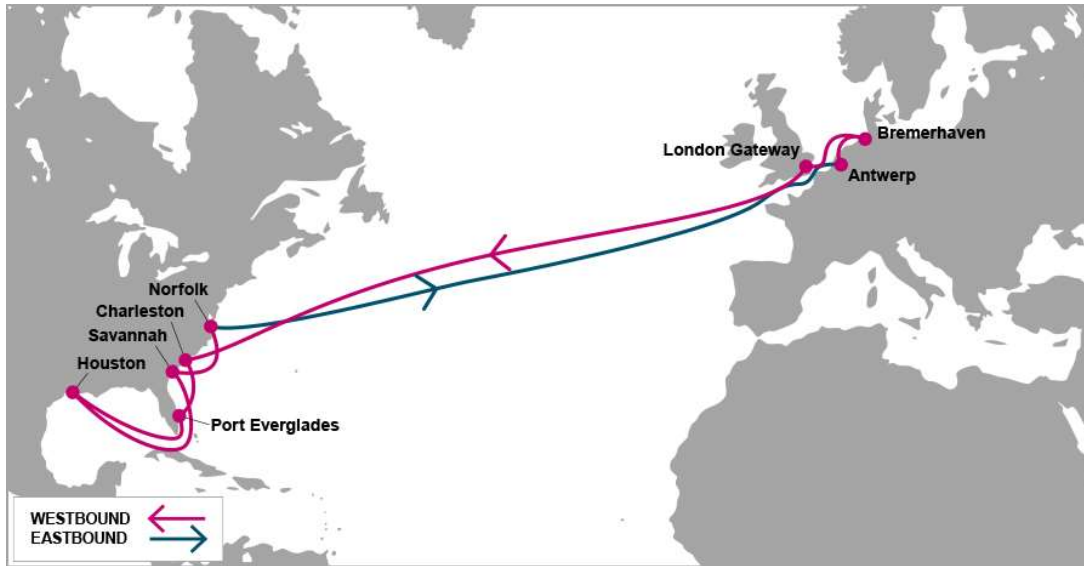

KEY TRANSIT TABLE - UNLOCODE PORT NAME & COUNTRY NAME

RTM: Rotterdam, Netherland | BRV: Bremerhaven, Germany | ANR: Antwerp, Belgium | LGP: London Gateway, UK | ORF: Norfolk, USA | PHL: Philadelphia, USA | NYC: New York, USA | HAL: Halifax, Canada

Last update : 21-Mar-2018

AL2: Atlantic 2

PORT ROTATION

(Terminals are subject to change)

ORIGIN	ETA/ETD	TERMINAL
Le Havre	SUN/MON	Le Havre North Terminals-Quais de AMERIQUE (CNMP)
London Gateway	MON/TUE	London Gateway Terminal (LGW)
Rotterdam	TUE/WED	ECT Delta Terminals
Bremerhaven	THU/FRI	EUROGATE Container Terminal Bremerhaven
New York	SAT/SUN	Maher Terminals
Charleston	TUE/WED	North Charleston Terminal
Savannah	THU/THU	Garden City Terminal
Le Havre	SUN/MON	Le Havre North Terminals-Quais de AMERIQUE (CNMP)

LGP: London Gateway, UK | LEH: Le Havre, France | RTM: Rotterdam, Netherland | BRV: Bremerhaven, Germany | NYC: New York, USA | CHS: Charleston, USA | SAV: Savannah, USA

Last update : 18-Jul-2018

AL3: Atlantic 3

KEY TRANSIT TABLE - UNLOCODE PORT NAME & COUNTRY NAME

LIV: Livorno, Italy | BCN: Barcelona, Spain | VLC: Valencia, Spain | HFX: Halifax, Canada | NYC: New York, USA | ORF: Norfolk, USA | SAV: Savannah, USA | TRG: Tarragona, Spain