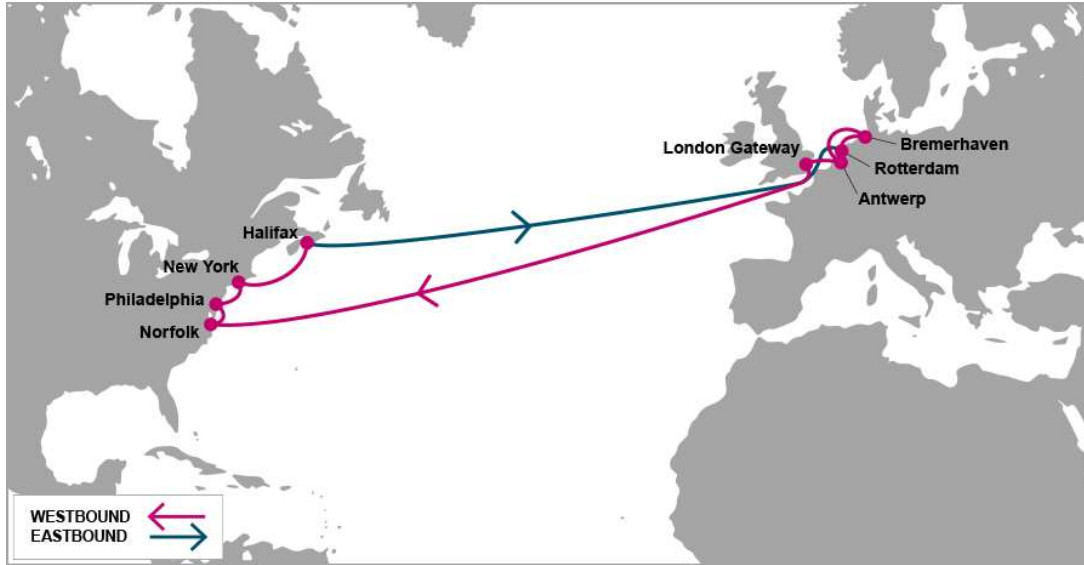

ONE

OCEAN NETWORK EXPRESS

Service Map : Europe - North America

AL1: Atlantic 1

PORT ROTATION

(Terminals are subject to change)

ORIGIN	ETA/ETD	TERMINAL
Rotterdam	SUN/SUN	ECT Delta Terminals
Bremerhaven	TUE/WED	EUROGATE Container Terminal Bremerhaven
Antwerp	THU/FRI	PSA Antwerp
London Gateway	SAT/SAT	London Gateway Terminal (LGW)
Norfolk	SUN/TUE	Norfolk International Terminal (NIT)
Philadelphia	WED/WED	Packer Avenue Marine Terminal
New York	FRI/SAT	GCT New York (NYCT)
Halifax	SUN/MON	Fairview Cove
Rotterdam	SUN/SUN	ECT Delta Terminals

KEY TRANSIT TABLE - UNLOCODE PORT NAME & COUNTRY NAME

RTM: Rotterdam, Netherland | BRV: Bremerhaven, Germany | ANR: Antwerp, Belgium | LGP: London Gateway, UK | ORF: Norfolk, USA | PHL: Philadelphia, USA | NYC: New York, USA | HAL: Halifax, Canada

LGP: London Gateway, UK | LEH: Le Havre, France | RTM: Rotterdam, Netherland | BRV: Bremerhaven, Germany | NYC: New York, USA | CHS: Charleston, USA | SAV: Savannah, USA

Last update : 18-Jul-2018

AL3: Atlantic 3

KEY TRANSIT TABLE - UNLOCODE PORT NAME & COUNTRY NAME

LIV: Livorno, Italy | BCN: Barcelona, Spain | VLC: Valencia, Spain | HFX: Halifax, Canada | NYC: New York, USA | ORF: Norfolk, USA | SAV: Savannah, USA | TRG: Tarragona, Spain