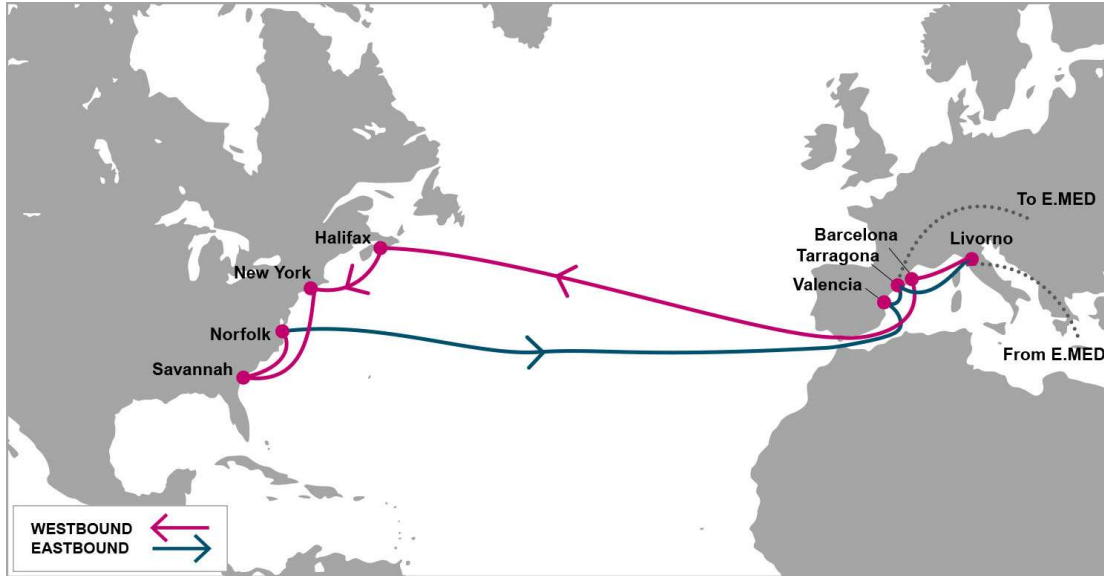

AL7: Atlantic 7

PORT ROTATION

(Terminals are subject to change)

ORIGIN	ETA/ETD	TERMINAL
Livorno	FRI/SAT	TDT Terminal Darsena Toscana SRL
Barcelona	MON/TUE	APM Terminals Barcelona
Halifax	FRI/FRI	Halterm - Halifax
New York	SUN/MON	Maher Terminals
Savannah	WED/THU	Garden City Terminal
Norfolk	SAT/SAT	Norfolk International Terminal (NIT)
Valencia	SAT/SUN	TCV Stevedoring Company SA
Tarragona	MON/TUE	DPW Tarragona
Livorno	FRI/SAT	TDT Terminal Darsena Toscana SRL
Turnaround days:		56

Weekly/Fixed Day Service

KEY TRANSIT TABLE

W/B	HFX	NYC	SAV	ORF	E/B	VLC	TRG	LIV
LIV	13	15	18	21	HFX	22	24	42
BCN	10	12	15	18	NYC	19	21	39
					SAV	16	18	36
					ORF	14	16	34

Disclaimer: * Service changes in relation to US trade lanes are still subject to final FMC review.

KEY TRANSIT TABLE - UNLOCODE PORT NAME & COUNTRY NAME

LIV: Livorno, Italy | BCN: Barcelona, Spain | VLC: Valencia, Spain | HFX: Halifax, Canada | NYC: New York, USA | ORF: Norfolk, USA | SAV: Savannah, USA | TRG: Tarragona, Spain

Last update : 05-Dec-2018