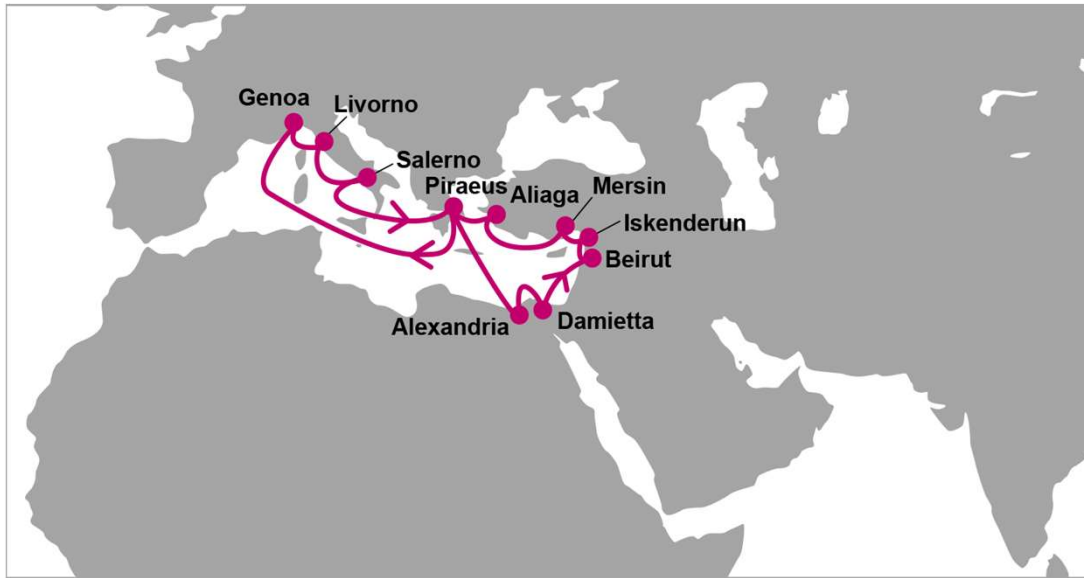

LEX: Levante Express

KEY TRANSIT TABLE

FM/TO	ALY	BEY	ISK	MER	ALI	GOA	LIV	SAL	FM/TO	DAM	PIR¹	PIR²
DAM	-	0	2	3	6	12	13	16	BEY	24	-	6
PIR¹	3	8	10	11	14	-	-	-	ISK	23	-	5
PIR²	-	-	-	-	-	3	4	7	MER	22	-	4
									ALI	19	-	1
									GOA	14	6	-
									LIV	12	5	-
									SAL	9	2	-

KEY TRANSIT TABLE - UNLOCODE PORT NAME & COUNTRY NAME

PORT ROTATION

(Terminals are subject to change)

ORIGIN	ETA/ETD	TERMINAL
Genoa	TUE/WED	Voltri Terminal
Livorno	WED/THU	Darsena Terminal
Salerno	SAT/SUN	Salerno Cont Terminal
Piraeus¹	TUE/WED	PCT
Alexandria	SAT/SUN	Old Port
Damietta	TUE/THU	Damietta Port Authority
Beirut	THU/SAT	Beirut Cont Terminal
Iskenderun	SAT/SUN	Limakport ISK
Mersin	SUN/MON	MER International Port
Aliaga	WED/THU	Nemport Limani
Piraeus²	FRI/SAT	PCT
Genoa	TUE/WED	Voltri Terminal

Turnaround days: 28

Weekly/Fixed Day Service

Last update : 19-Dec-2018