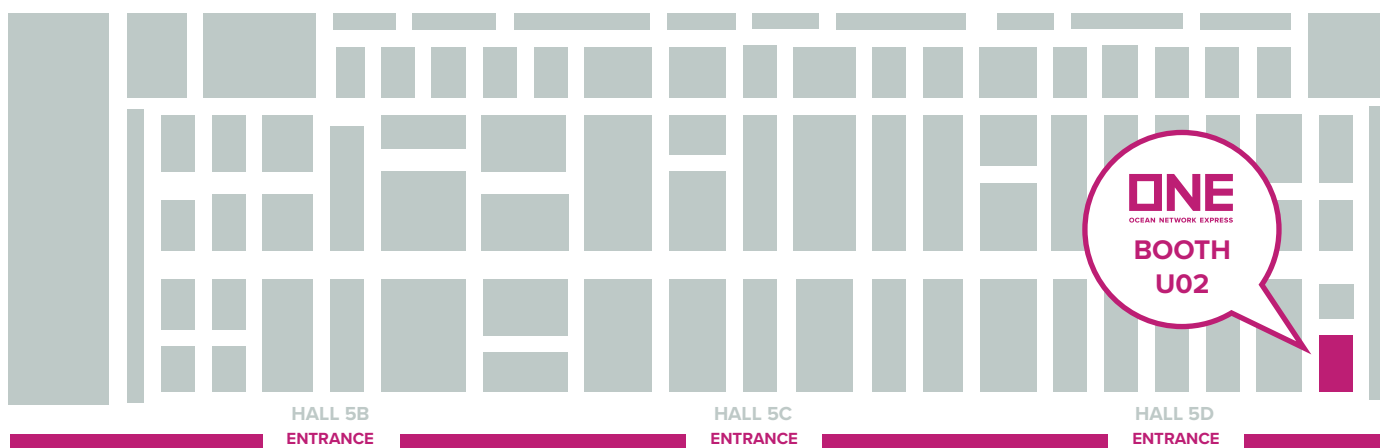

**Visit us
Hall 5. Booth U02**

**4-6 September 2019
ASIA FRUIT
LOGISTICA**

ASIA FRUIT LOGISTICA 2019 / ASIAWORLD-EXPO HALL 5

Date: 4-6 September 2019 (Wed to Fri)
Time: 10:00 – 17:00 daily
Location: AsiaWorld-Expo, Hong Kong International Airport, Lantau, Hong Kong
Booth: Hall 5, U02