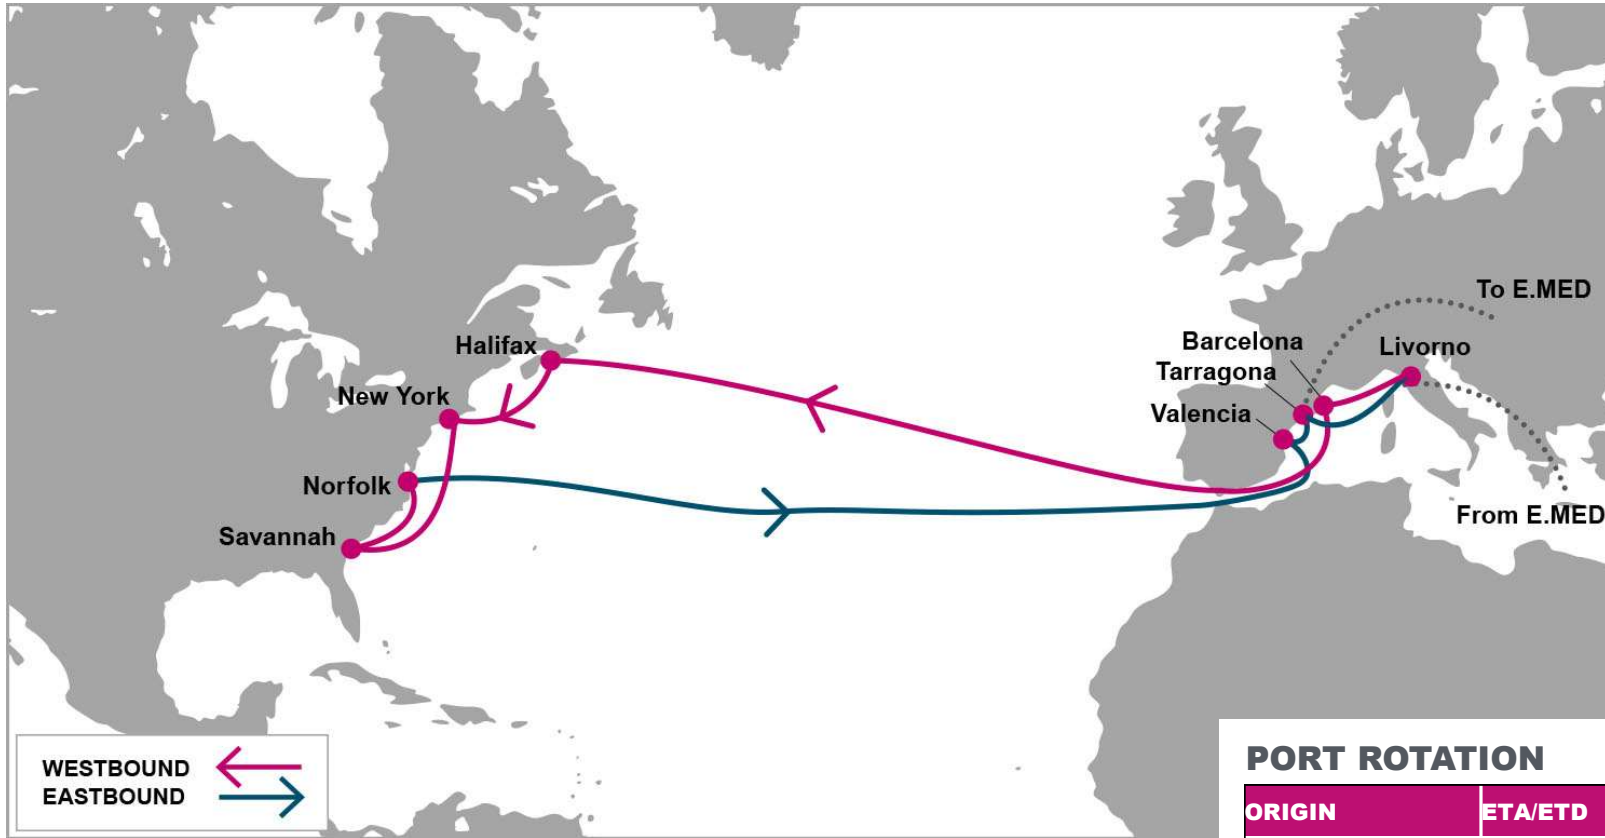

For more information, please click [here](#)

WESTBOUND ←
EASTBOUND →

W/B	HFX	NYC	SAV	ORF	E/B	VLC	TRG	LIV
LIV	13	15	18	21	HFX	22	24	42
BCN	10	12	15	18	NYC	19	21	39
					SAV	16	18	36
					ORF	14	16	34

PORT ROTATION

(Terminals are subject to change)

ORIGIN	ETA/ETD	TERMINAL
Livorno	FRI/SAT	TDT Terminal Darsena Toscana SRL
Barcelona	MON/TUE	APM Terminals Barcelona
Halifax	FRI/FRI	Halterm - Halifax
New York	SUN/MON	Maher Terminals
Savannah	WED/THU	Garden City Terminal
Norfolk	SAT/SAT	Norfolk International Terminal (NIT)
Valencia	SAT/SUN	TCV Stevedoring Company SA
Tarragona	MON/TUE	DPW Tarragona
Livorno	FRI/SAT	TDT Terminal Darsena Toscana SRL
Turnaround days: 56		

KEY TRANSIT TABLE - UNLOCODE PORT NAME & COUNTRY NAME

FOS: Fos, France | GOA: Genoa, Italy | SPE: La Spezia, Italy | BCN: Barcelona, Spain | VLC: Valencia, Spain | NYC: New York, USA | ORF: Norfolk, USA | SAV: Savannah, USA | MIA: Miami, USA | ALG: Algeciras, Spain

NOTE: Transit times and port rotation are as of now and subject to change