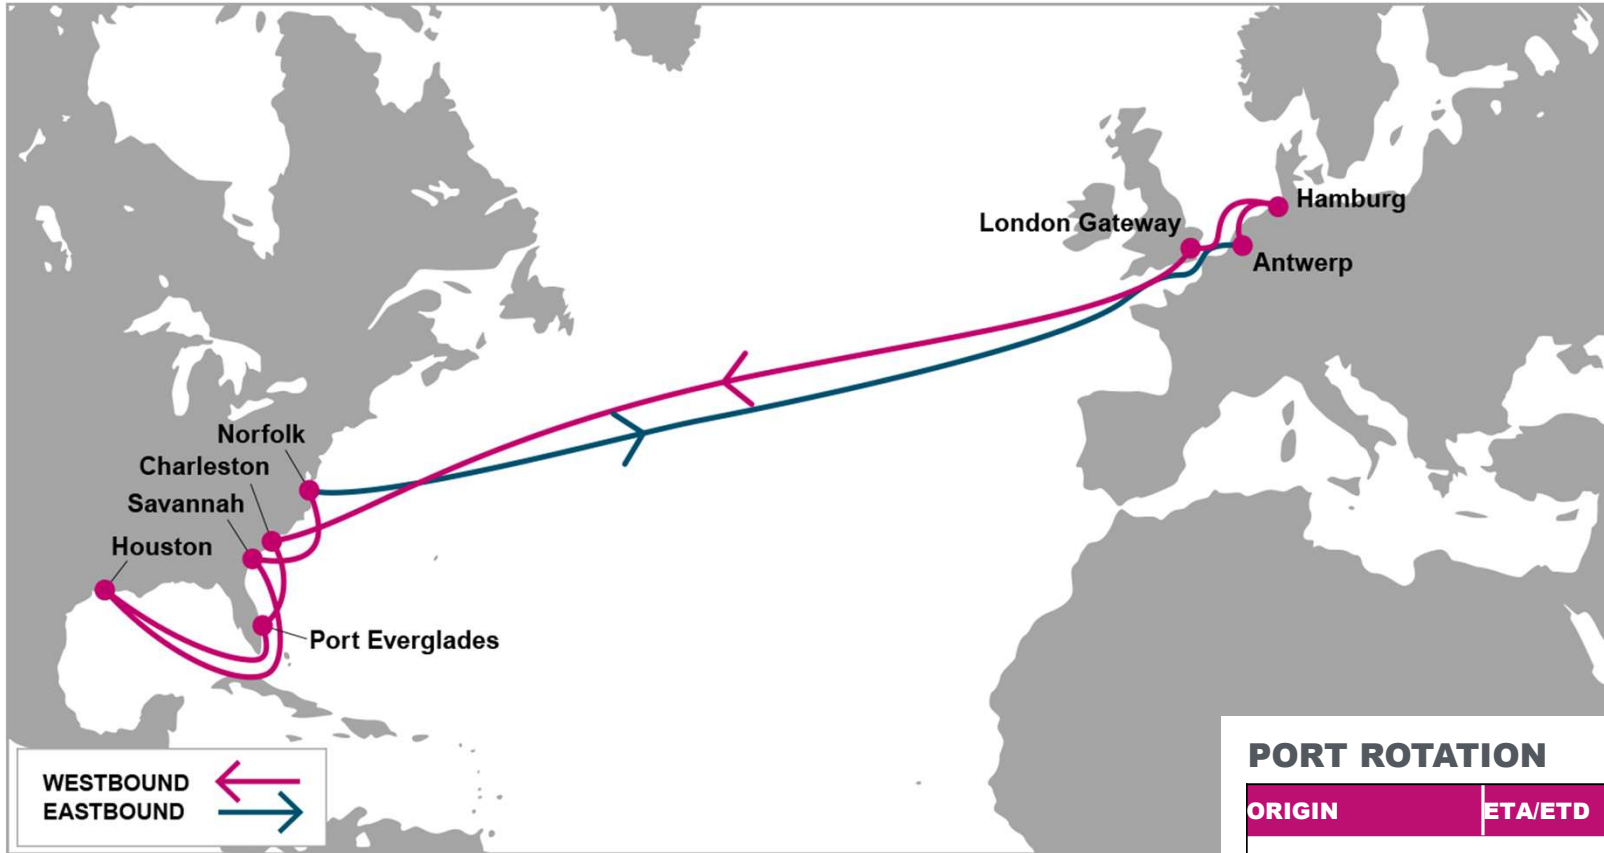

For more information, please click [here](#)

W/B	CHS	PEF	HOU	SAV	ORF	E/B	ANR	HAM	LGP
ANR	13	15	18	22	24	CHS	21	23	26
HAM	11	13	16	20	22	PEF	19	21	24
LGP	9	11	14	18	20	HOU	15	17	20
						SAV	11	13	16
						ORF	9	11	14

KEY TRANSIT TABLE - UNLOCODE PORT NAME & COUNTRY NAME

ANR: Antwerp, Belgium | HAM: Hamburg, Germany | LGP: London Gateway, UK | CHS: Charleston, USA | PEF: Port Everglades, USA | HOU: Houston, USA | SAV: Savannah, USA | ORF: Norfolk, USA

PORT ROTATION

(Terminals are subject to change)

ORIGIN	ETA/ETD	TERMINAL
Antwerp	THU/FRI	PSA Antwerp
Hamburg	SAT/SUN	HHLA Container Terminal Altenwerder (CTA)
London Gateway	TUE/TUE	London Gateway Terminal (LGW)
Charleston	THU/THU	North Charleston Terminal
Port Everglades	SAT/SAT	Florida International Terminals (FIT)
Houston	TUE/WED	Port Of Houston Authority (BBC)
Savannah	SAT/SUN	Garden City Terminal
Norfolk	MON/TUE	Norfolk International Terminal (NIT)
Antwerp	THU/FRI	PSA Antwerp
Turnaround days: 35		

NOTE: Transit times and port rotation are as of now and subject to change