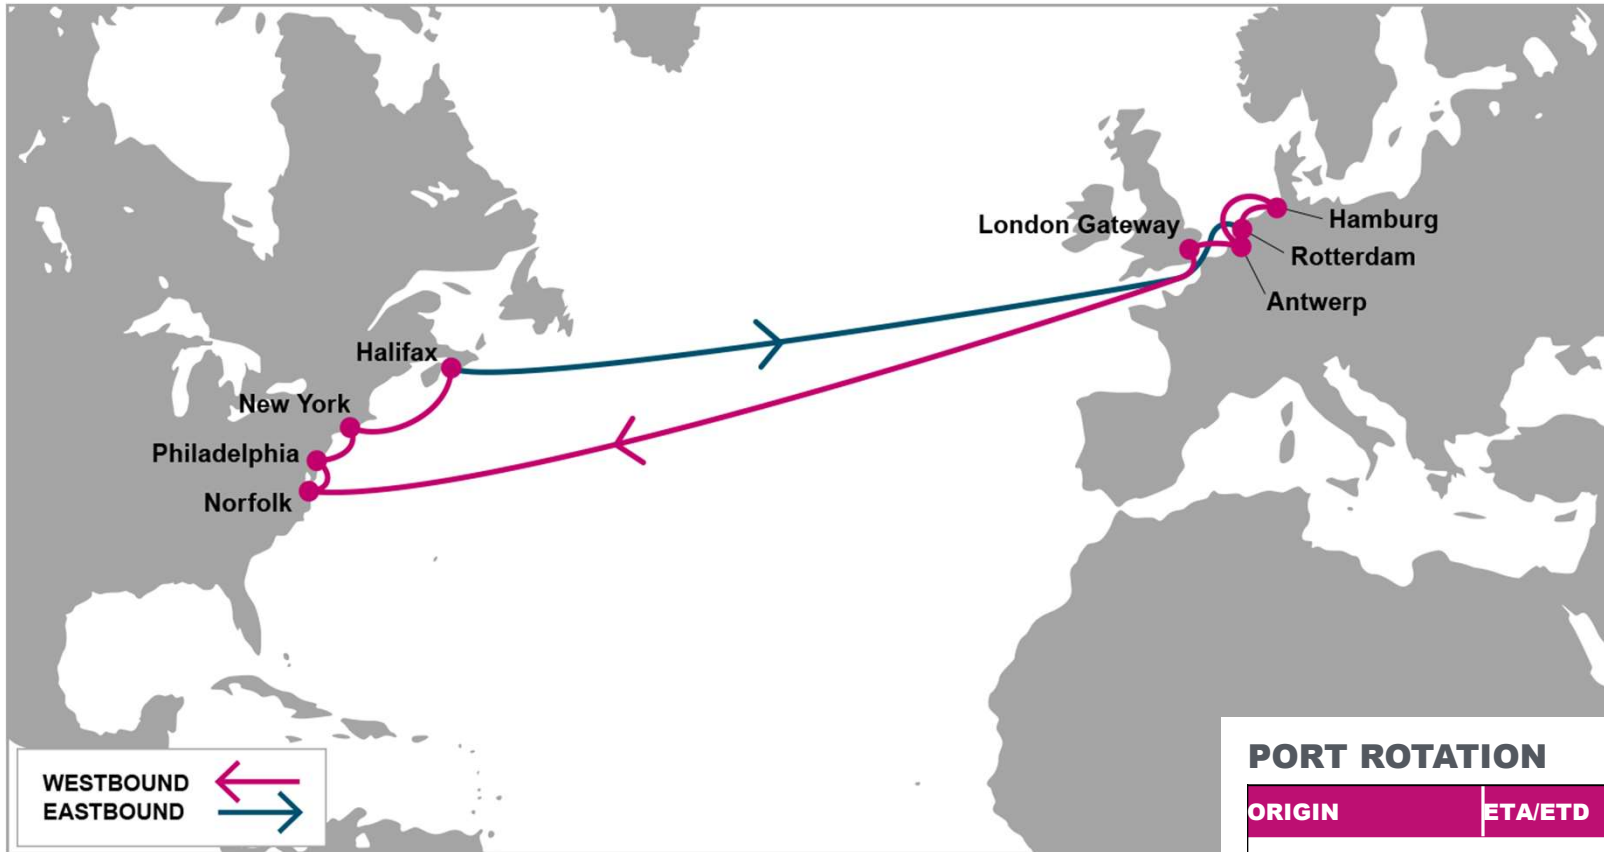

For more information, please click [here](#)

W/B	ORF	PHL	NYC	HAL	E/B	RTM	HAM	ANR	LGP
RTM	16	18	20	23	ORF	17	19	22	24
HAM	14	16	18	21	PHL	15	17	20	22
ANR	11	13	15	18	NYC	13	15	18	20
LGP	10	12	14	17	HAL	11	13	16	18

PORT ROTATION

(Terminals are subject to change)

ORIGIN	ETA/ETD	TERMINAL
Rotterdam	FRI/SAT	ECT Delta Terminals
Hamburg	SUN/MON	HHLA Container Terminal Altenwerder (CTA)
Antwerp	WED/THU	PSA Antwerp
London Gateway	FRI/FRI	London Gateway Terminal (LGW)
Norfolk	MON/TUE	Norfolk International Terminal (NIT)
Philadelphia	WED/THU	Packer Avenue Marine Terminal
New York	FRI/SAT	GCT New York (NYCT)
Halifax	MON/MON	Fairview Cove
Rotterdam	FRI/SAT	ECT Delta Terminals
Turnaround days: 35		

KEY TRANSIT TABLE - UNLOCODE PORT NAME & COUNTRY NAME

RTM: Rotterdam, Netherland | **HAM:** Hamburg, Germany | **ANR:** Antwerp, Belgium | **LGP:** London Gateway, UK | **ORF:** Norfolk, USA | **PHL:** Philadelphia, USA | **NYC:** New York, USA | **HAL:** Halifax, Canada

NOTE: Transit times and port rotation are as of now and subject to change