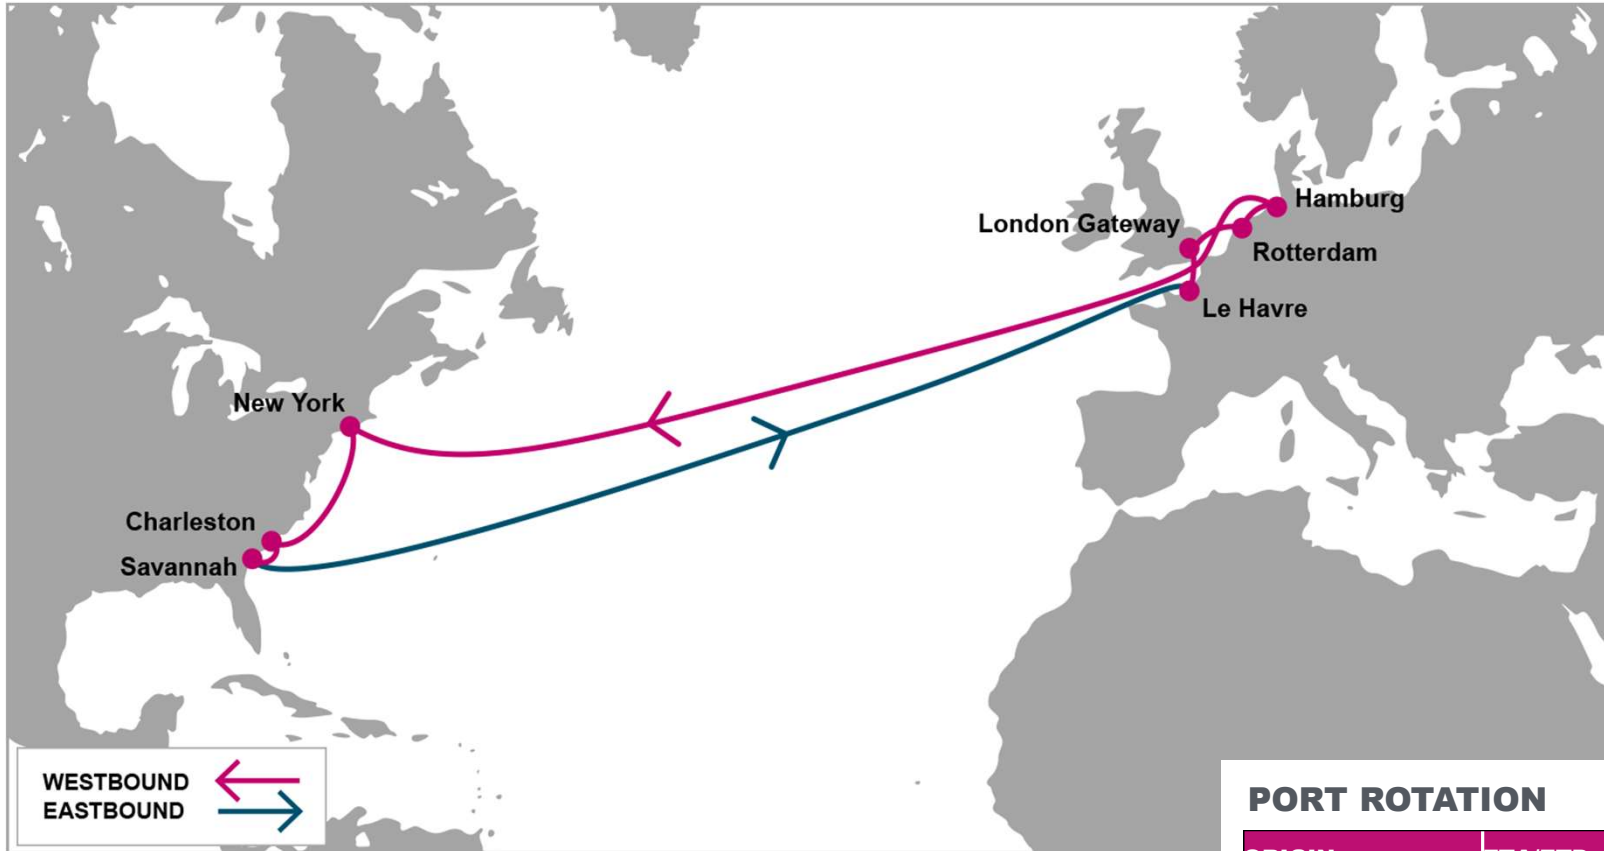

For more information, please click [here](#)

W/B	NYC	CHS	SAV	E/B	LEH	LGP	RTM	HAM
LEH	16	20	23	NYC	17	19	20	22
LGP	15	19	22	CHS	13	15	16	18
RTM	13	17	20	SAV	10	12	13	15
HAM	11	15	18					

KEY TRANSIT TABLE - UNLOCODE PORT NAME & COUNTRY NAME

LGP: London Gateway, UK | LEH: Le Havre, France | RTM: Rotterdam, Netherland | HAM: Hamburg, Germany | NYC: New York, USA | CHS: Charleston, USA | SAV: Savannah, USA

PORT ROTATION

(Terminals are subject to change)

ORIGIN	ETA/ETD	TERMINAL
Le Havre	SAT/SUN	Le Havre North Terminals-Quais de AMERIQUE (CNMP)
London Gateway	MON/MON	London Gateway Terminal (LGW)
Rotterdam	TUE/WED	ECT Delta Terminals
Hamburg	THU/FRI	HHLA Container Terminal Altenwerder (CTA)
New York	TUE/WED	Maher Terminals
Charleston	SAT/SUN	North Charleston Terminal
Savannah	TUE/WED	Garden City Terminal
Le Havre	SAT/SUN	Le Havre North Terminals-Quais de AMERIQUE (CNMP)
Turnaround days: 35		

NOTE: Transit times and port rotation are as of now and subject to change