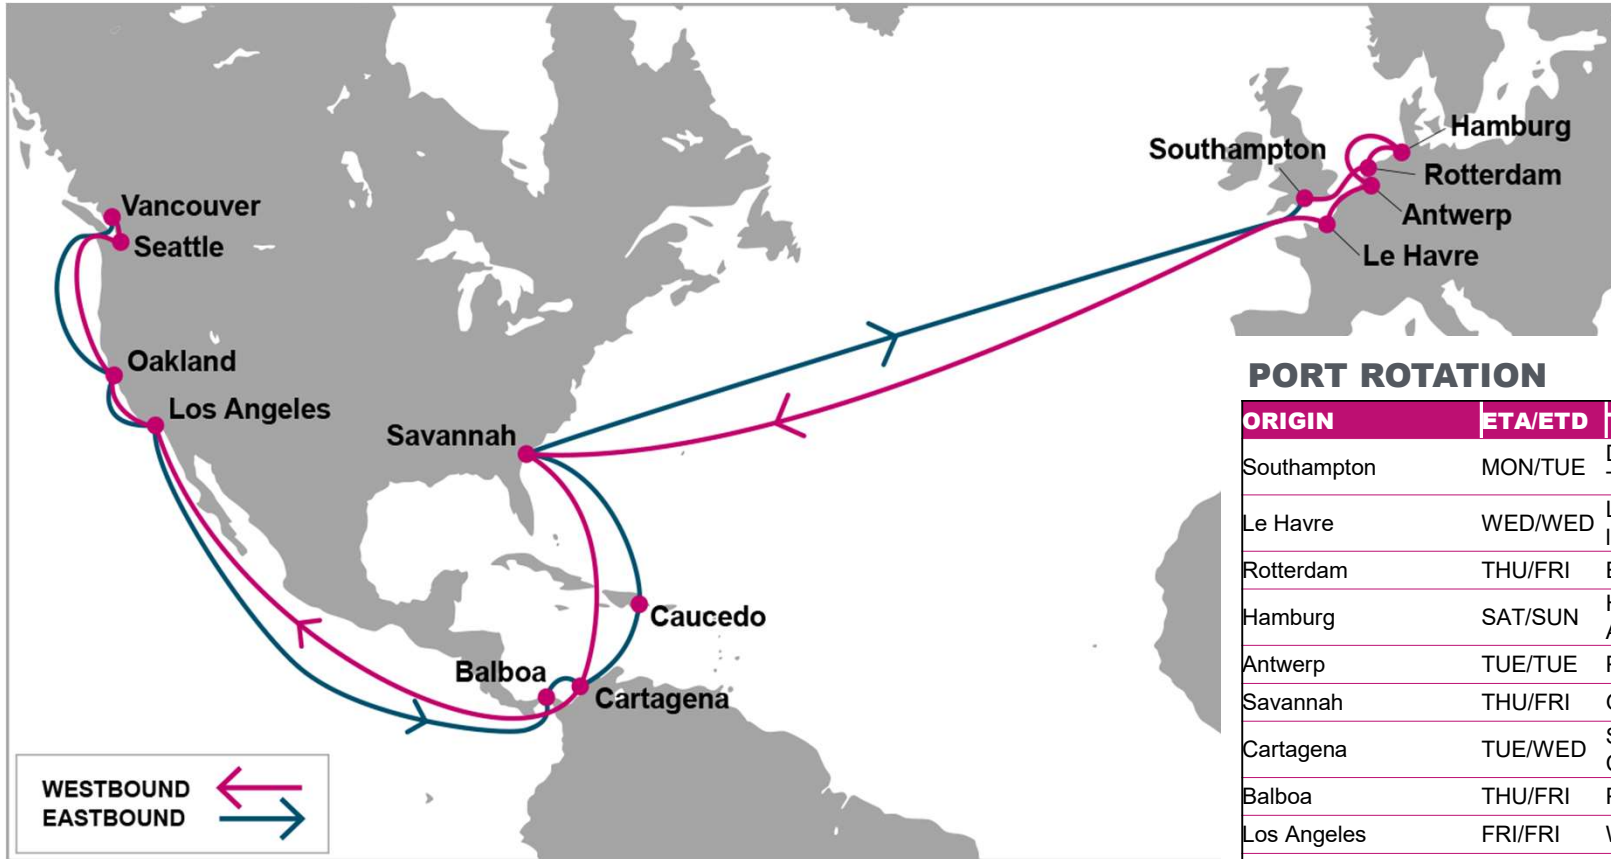

For more information, please click [here](#)

PORT ROTATION

(Terminals are subject to change)

ORIGIN	ETA/ETD	TERMINAL
Southampton	MON/TUE	DP World Southampton Container Terminal
Le Havre	WED/WED	Le Havre North Terminals-Quais de l'Atlantique
Rotterdam	THU/FRI	ECT Delta Terminals
Hamburg	SAT/SUN	HHLA Container Terminal Altenwerder
Antwerp	TUE/TUE	PSA Antwerp
Savannah	THU/FRI	Garden City Terminal
Cartagena	TUE/WED	SPRC Sociedade Portuaria de Cartagena
Balboa	THU/FRI	Panama Ports Company
Los Angeles	FRI/FRI	West Basin Container Terminal
Oakland	SUN/MON	Oakland International container Terminal
Seattle	THU/FRI	T18 -SSA MARINE TERMINAL
Vancouver	SAT/SAT	3891 Deltaport GCT
Oakland	TUE/TUE	Oakland International container Terminal
Long Beach	WED/THU	International Transportation Services
Balboa	SAT/SAT	Panama Ports Company
Cartagena	TUE/TUE	SPRC Sociedade Portuaria de Cartagena
Caucedo	THU/FRI	DPW Caucedo Terminal
Savannah	TUE/WED	Garden City Terminal
Southampton	MON/TUE	DP World Southampton Container Terminal

Turnaround days: 77

W/B	SAV	CTG	BLB	LAX	OAK	SEA	VAN	E/B	BLB	CTG	CAU	SAV	SOU	LEH	RTM	HAM	ANR
SOU	16	21	23	31	33	37	39	SEA	15	18	20	25	38	40	41	43	46
LEH	15	20	22	30	32	36	38	VAN	14	17	19	24	37	39	40	42	45
RTM	13	18	20	28	30	34	36	OAK	11	14	16	21	34	36	37	39	42
HAM	11	16	18	26	28	32	34	LGB	9	12	14	19	32	34	35	37	40
ANR	9	14	16	24	26	30	32	BLB		3	5	10	23	25	26	28	31
								CTG			2	7	20	22	23	25	28
								CAU				4	17	19	20	22	25
								SAV					12	14	15	17	20

KEY TRANSIT TABLE - UNLOCODE PORT NAME & COUNTRY NAME

SOU: Southampton, UK | RTM: Rotterdam, Netherland | HAM: Hamburg, Germany | ANR: Antwerp, Belgium | LEH: Le Havre, France | SEA: Seattle, USA | VAN: Vancouver, Canada | OAK: Oakland, USA | LAX: Los Angeles, USA | LGB: Long Beach, USA | BLB: Balboa, Panama | CTG: Cartagena, Colombia | CAU: Caucedo, Dominican Republic | SAV: Savannah, USA

NOTE: Transit times and port rotation are as of now and subject to change