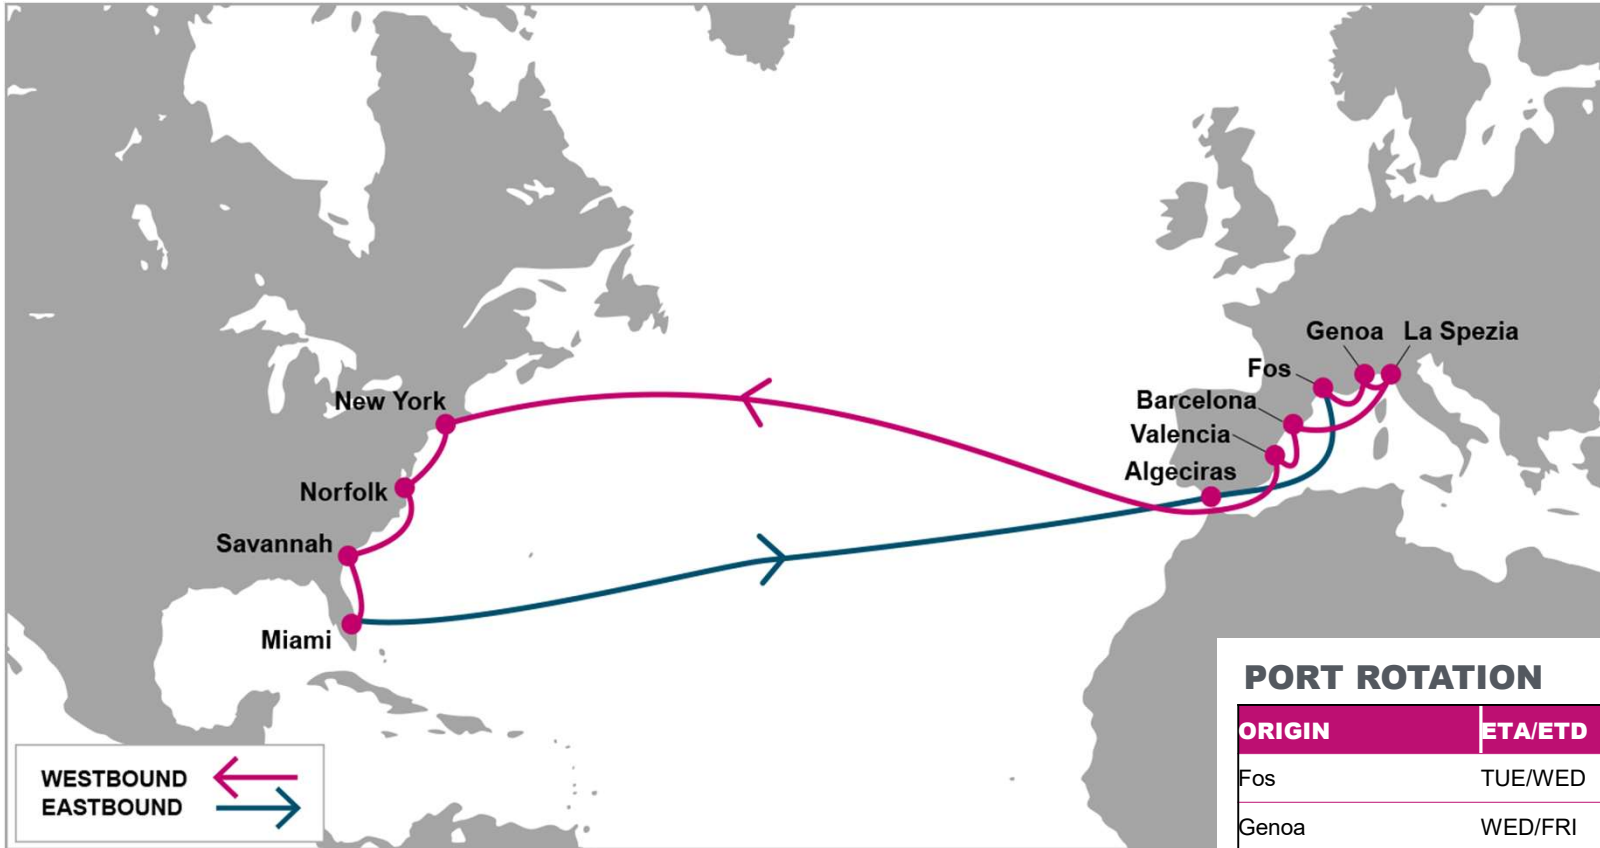

For more information, please click [here](#)

PORT ROTATION

(Terminals are subject to change)

ORIGIN	ETA/ETD	TERMINAL
Fos	TUE/WED	Eurofos
Genoa	WED/FRI	Voltri Terminal Europe
La Spezia	SAT/SUN	La Spezia Container Terminal
Barcelona	TUE/WED	APM Terminals Barcelona
Valencia	WED/THU	Noatum Container Terminal Valencia
New York	SUN/TUE	Maher Terminals
Norfolk	WED/THU	Norfolk International Terminal (NIT)
Savannah	SAT/SUN	Garden City Terminal
Miami	MON/TUE	Port of Miami
Algeciras	FRI/SAT	Total Terminal International Algeciras
Fos	TUE/WED	Eurofos
Turnaround days: 42		

W/B	NYC	ORF	SAV	MIA	E/B	ALG	FOS	GOA	SPE	BCN	VLC
FOS	18	21	24	26	NYC	18	21	22	25	28	29
GOA	16	19	22	24	ORF	16	19	20	23	26	27
SPE	14	17	20	22	SAV	13	16	17	20	23	24
BCN	11	14	17	19	MIA	11	14	15	18	21	22
VLC	10	13	16	18							

KEY TRANSIT TABLE - UNLOCODE PORT NAME & COUNTRY NAME

FOS: Fos, France | GOA: Genoa, Italy | SPE: La Spezia, Italy | BCN: Barcelona, Spain | VLC: Valencia, Spain | NYC: New York, USA | ORF: Norfolk, USA | SAV: Savannah, USA | MIA: Miami, USA | ALG: Algeciras, Spain

NOTE: Transit times and port rotation are as of now and subject to change