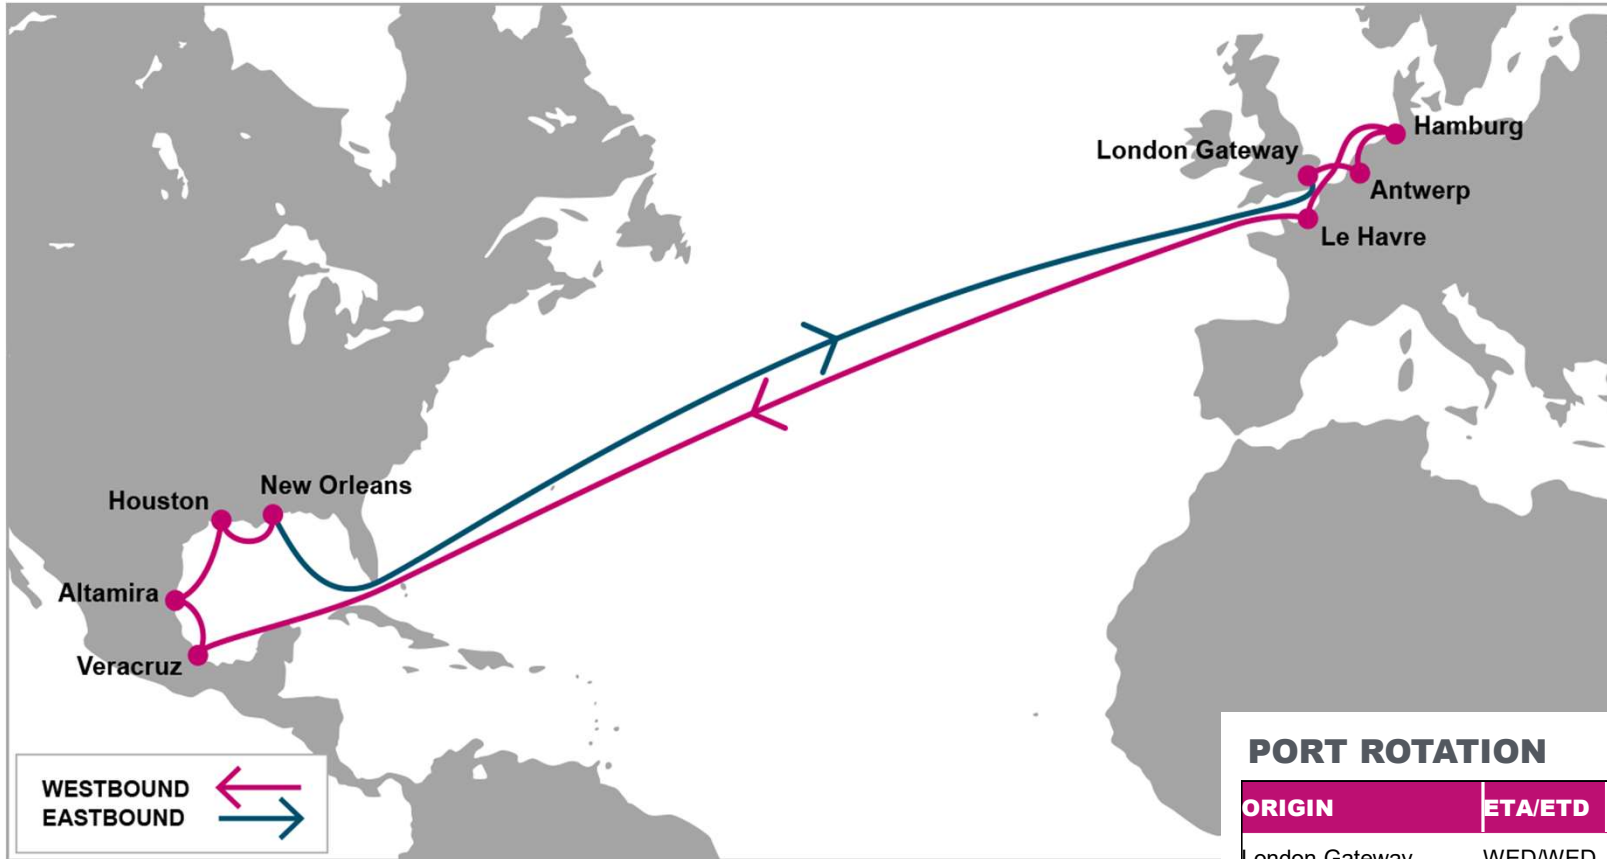

For more information, please click [here](#)

PORT ROTATION

(Terminals are subject to change)

ORIGIN	ETA/ETD	TERMINAL
London Gateway	WED/WED	London Gateway Terminal (LGW)
Antwerp	FRI/SAT	PSA Antwerp
Hamburg	MON/TUE	HHLA Container Terminal Altenwerder (CTA)
Le Havre	WED/THU	Le Havre North Terminals-Quais de l'Atlantique (CNMP)
Veracruz	MON/TUE	Internacional De Cont De Veracruz
Altamira	WED/THU	Infraestructura Portuaria Mexicana
Houston	SAT/SUN	Port Of Houston Auotirity (BBC)
New Orleans	MON/TUE	Ports America
London Gateway	WED/WED	London Gateway Terminal (LGW)
Turnaround days: 42		

W/B	VER	ATM	HOU	MSY	E/B	LGP	ANR	HAM	LEH
LGP	19	21	24	26	VER	22	24	27	29
ANR	16	18	21	23	ATM	20	22	25	27
HAM	13	15	18	20	HOU	17	19	22	24
LEH	11	13	16	18	MSY	15	17	20	22

KEY TRANSIT TABLE - UNLOCODE PORT NAME & COUNTRY NAME

LGP: London Gateway, UK | ANR: Antwerp, Belgium | HAM: Hamburg, Germany | TUX: Tuxpan, Mexico | VER: Veracruz, Mexico | ATM: Altamira, Mexico | HOU Houston, USA | MSY: New Orleans, USA

NOTE: Transit times and port rotation are as of now and subject to change