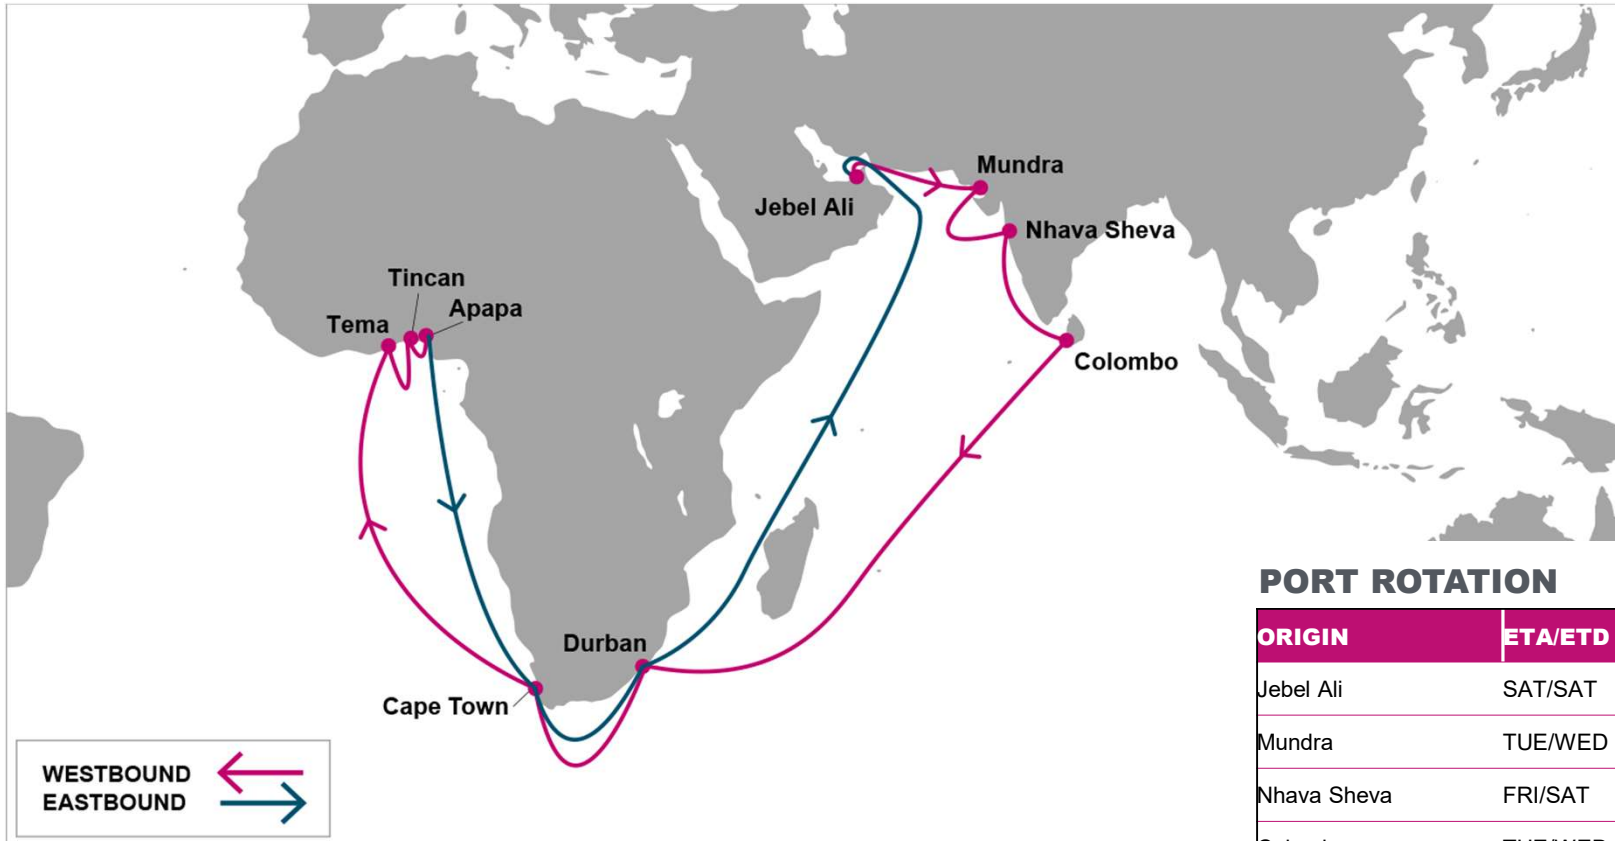

For more information, please click [here](#)

PORT ROTATION

(Terminals are subject to change)

ORIGIN	ETA/ETD	TERMINAL
Jebel Ali	SAT/SAT	TBA
Mundra	TUE/WED	TBA
Nhava Sheva	FRI/SAT	TBA
Colombo	TUE/WED	TBA
Durban	SAT/MON	Durban Container Terminal
Cape Town	WED/THU	Transnet Cape Town Terminal
Tema	FRI/SAT	MPS – Terminal 3
Tin Can	SUN/MON	Tincan Island Contr Tml
Apapa	MON/TUE	Apapa Terminals
Cape Town	WED/THU	Transnet Cape Town Terminal
Durban	SUN/MON	Durban Container Terminal
Jebel Ali	SAT	TBA
Turnaround days: 63		

W/B	DUR	CPT	TEM	TIN	APP	E/B	CPT	DUR	JEA	MUN	NSA
JEA	21	25	34	35	37	TEM	11	15	28	31	34
MUN	17	21	30	32	33	TIN	9	13	26	29	32
NSA	14	18	27	29	30	APP	8	12	25	28	31
CMB	10	14	23	25	26	CPT			16	19	22
DUR			11	13	14	DUR			12	15	18
CPT			8	10	11						

KEY TRANSIT TABLE - UNLOCODE PORT NAME & COUNTRY NAME

JEA: Jebel Ali, UAE | MUN: Mundra, India | NSA: Nhava Sheva, India | CMB: Colombo, Sri Lanka | DUR: Durban, South Africa | CPT: Cape Town, South Africa | TEM: Tema, Ghana | TIN: Tin Can, Nigeria | APP: Apapa, Nigeria

NOTE: Transit times and port rotation are as of now and subject to change