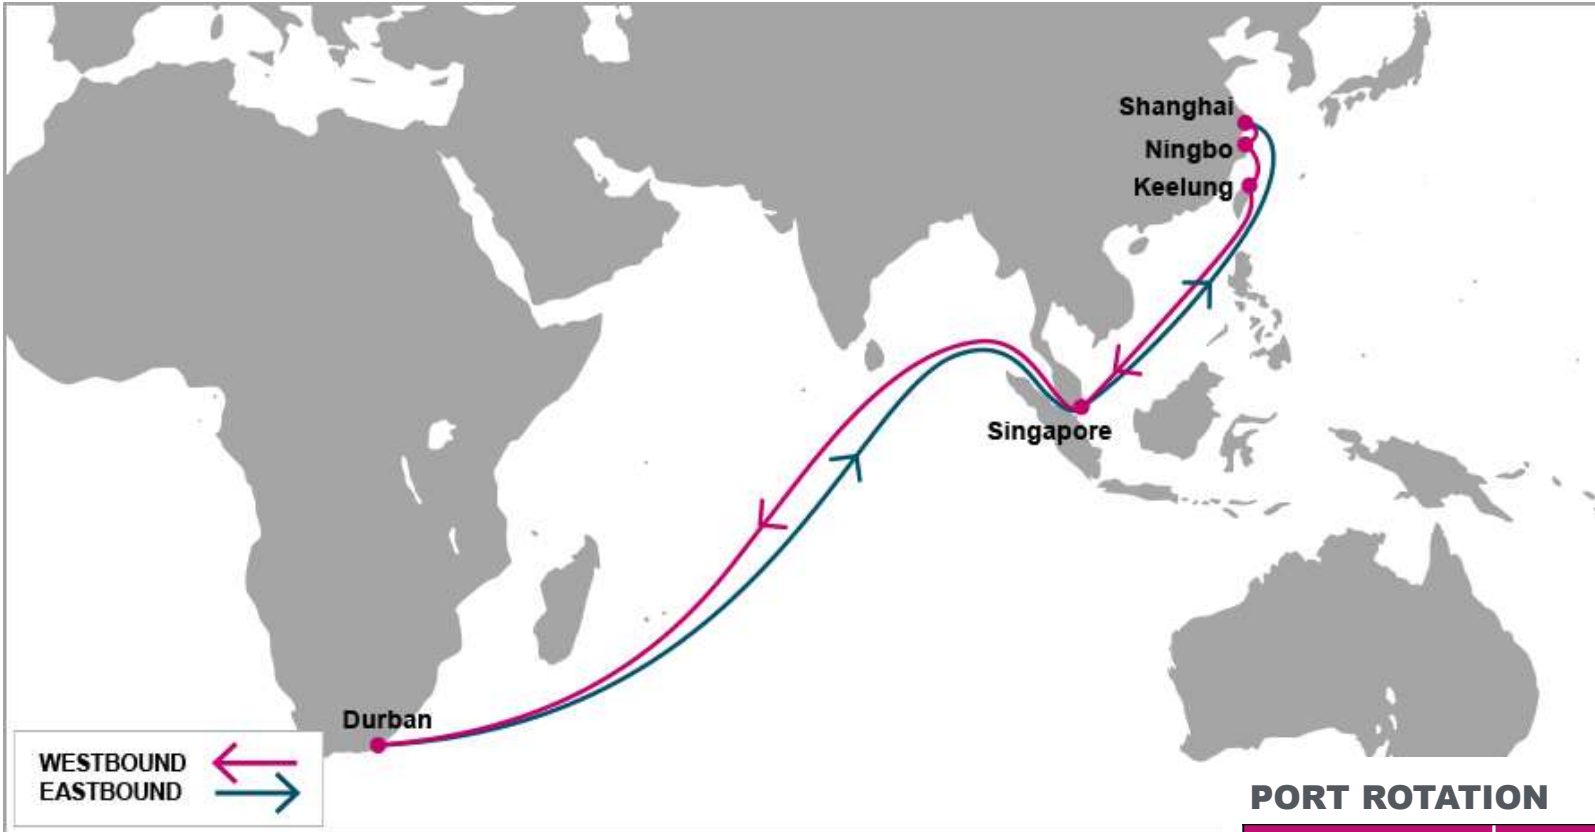

For more information, please click [here](#)

PORT ROTATION

(Terminals are subject to change)

W/B	DUR	E/B	SIN	SHA	NGB	KEL
SHA	24	DUR	14	21	23	25
NGB	23					
KEL	21					
SIN	13					

ORIGIN	ETA/ETD	TERMINAL
Shanghai	THU/FRI	Shanghai Shengdong International Container Terminal
Ningbo	SAT/SAT	Ningbo Port Group Beilun Third Container Terminal
Keelung	MON/MON	ULIC
Singapore	MON/TUE	PSA Singapore
Durban	MON/THU	New Pier 1 Terminal
Singapore	THU/THU	PSA Singapore
Shanghai	THU/FRI	Shanghai Shengdong International Container Terminal
Turnaround days:		49

KEY TRANSIT TABLE - UNLOCODE PORT NAME & COUNTRY NAME

SHA: Shanghai, China | **NGB:** Ningbo, China | **KEL:** Keelung, Taiwan | **SIN:** Singapore, Singapore | **DUR:** Durban, South Africa

NOTE: Transit times and port rotation are as of now and subject to change