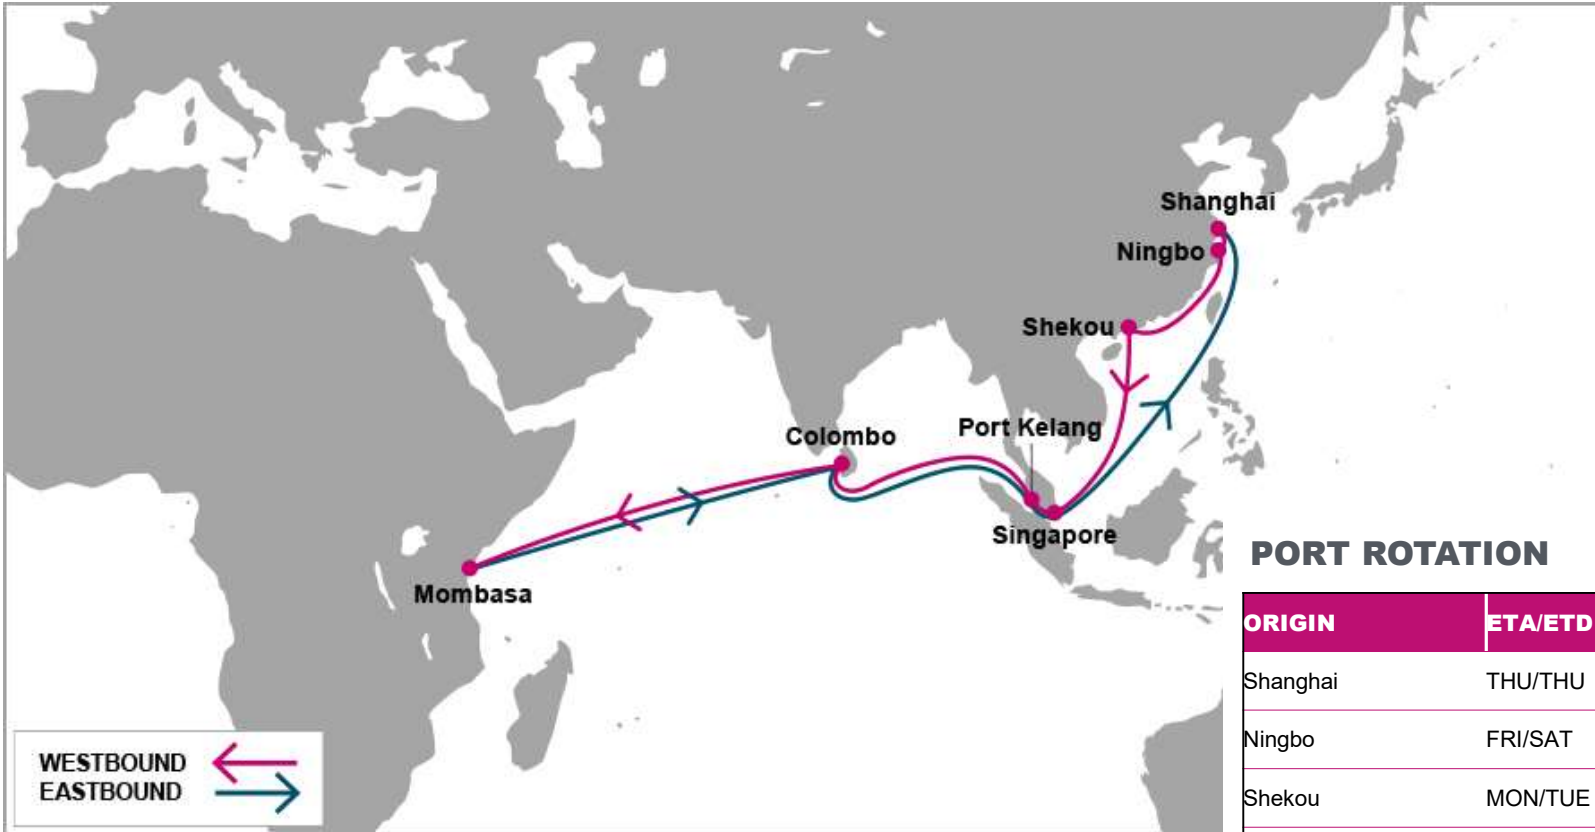

For more information, please click [here](#)

PORT ROTATION

(Terminals are subject to change)

ORIGIN	ETA/ETD	TERMINAL
Shanghai	THU/THU	Wai Gao Qiao Phase 2
Ningbo	FRI/SAT	Ningbo Beilun Container Terminal
Shekou	MON/TUE	Shekou Container Terminal
Singapore	SUN/SUN	PSA Singapore
Port Kelang	TUE/TUE	Westports
Colombo	SAT/SUN	JCT
Mombasa	SUN/WED	MCT
Colombo	THU/THU	JCT
Port Kelang	MON/TUE	Westports
Singapore	WED/THU	PSA Singapore
Shanghai	THU/THU	Wai Gao Qiao Phase 2
Turnaround days: 49		

W/B	MBA	E/B	CMB	PKG	SIN	SHA
SHA	24	MBA	8	12	14	22
NGB	22					
SHK	19					
SIN	14					
PKG	12					
CMB	7					

KEY TRANSIT TABLE - UNLOCODE PORT NAME & COUNTRY NAME

SHA: Shanghai, China | **NGB:** Ningbo, China | **SHK:** Shekou, China | **SIN:** Singapore, Singapore | **PKG:** Port Kelang, Malaysia | **CMB:** Colombo, Sri Lanka | **MBA:** Mombasa, Kenya

NOTE: Transit times and port rotation are as of now and subject to change