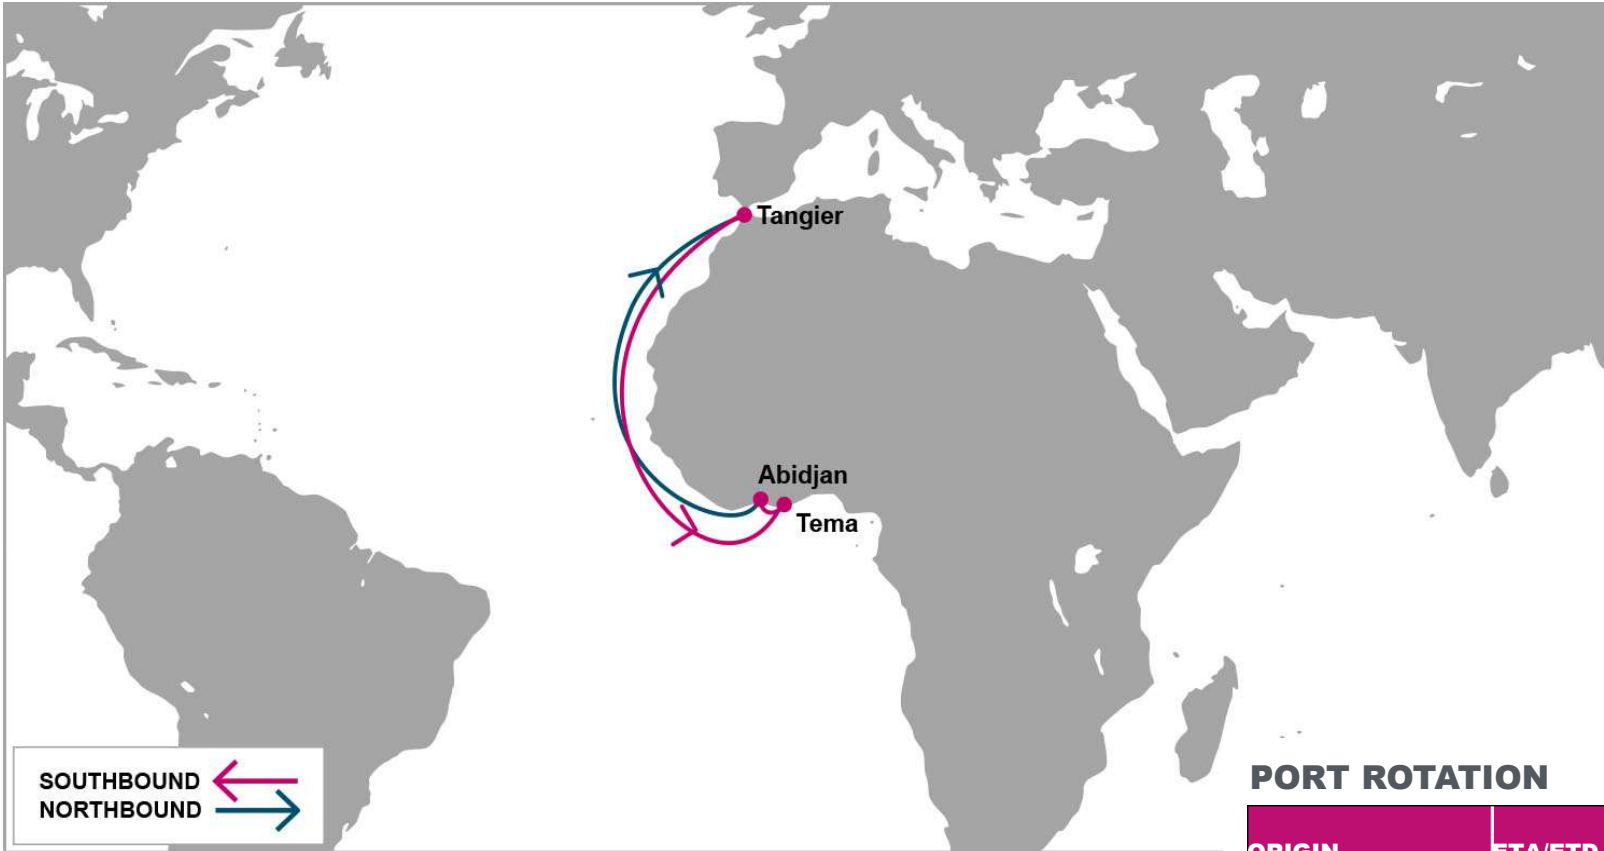

For more information, please click [here](#)

PORT ROTATION

(Terminals are subject to change)

ORIGIN	ETA/ETD	TERMINAL
Tangier	WED/THU	Eurogate
Tema	SAT/SUN	Meridian Port Services Ltd (MPS)
Abidjan	WED/THU	Abidjan Container Terminiinal
Tangier	THU/THU	Eurogate
Turnaround days: 35		

S/B	TEM	ABJ	N/B	TEM	ABJ	TNG
TNG	9	13	TEM		3	11
			ABJ			7

KEY TRANSIT TABLE - UNLOCODE PORT NAME & COUNTRY NAME

TNG: Tangier, Morocco | **TEM:** Tema, Ghana | **ABJ:** Abidjan, Côte d'Ivoire

NOTE: Transit times and port rotation are as of now and subject to change