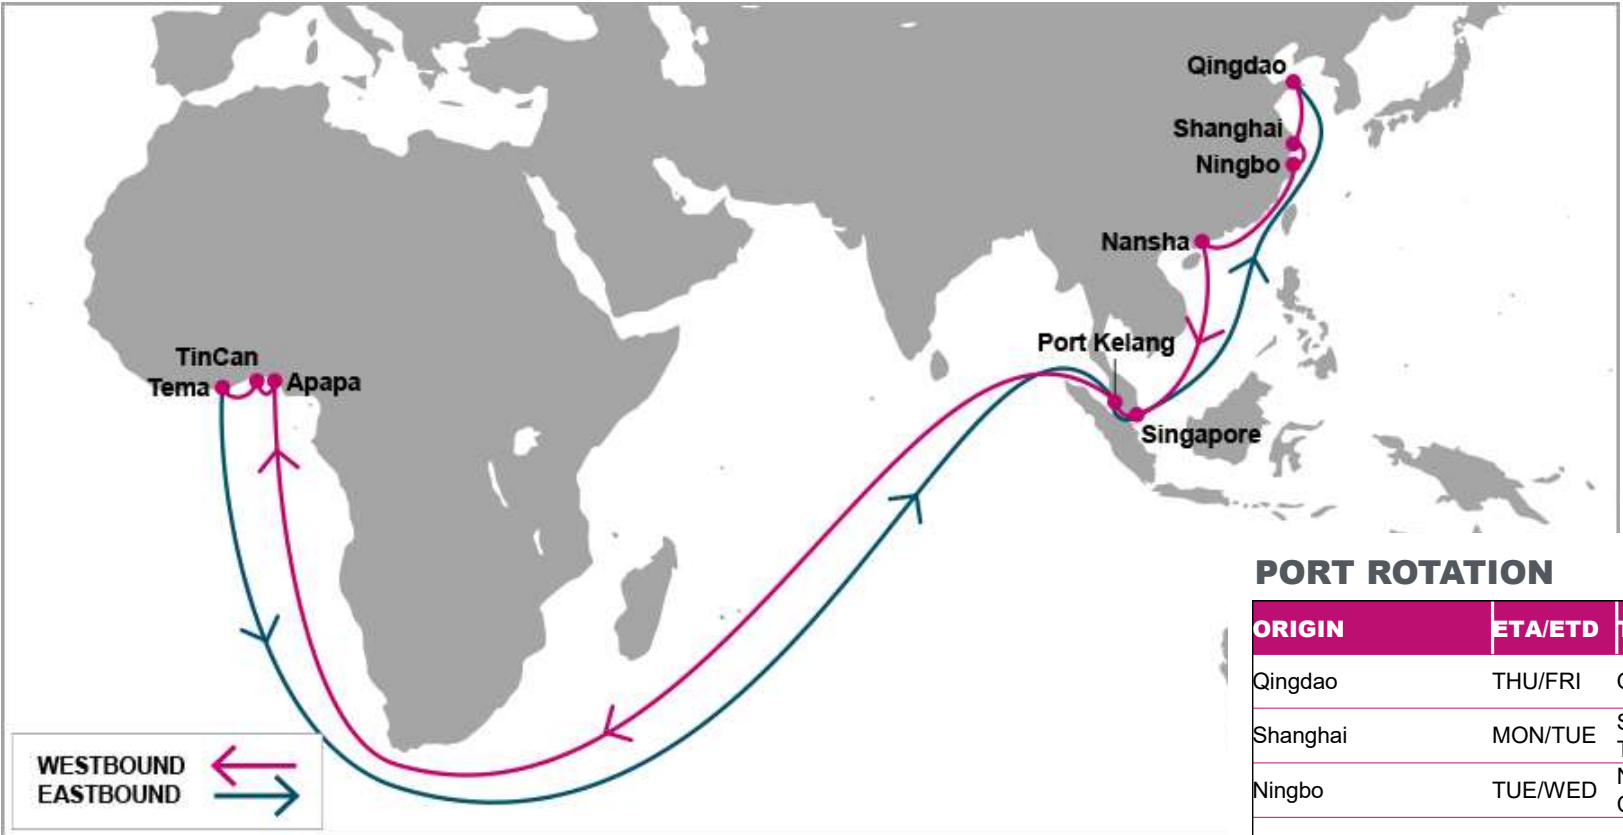

For more information, please click [here](#)

PORT ROTATION

(Terminals are subject to change)

ORIGIN	ETA/ETD	TERMINAL
Qingdao	THU/FRI	Qingdao Port
Shanghai	MON/TUE	Shanghai Zhen Dong Container Terminal Wai Gao Qiao Phase 2
Ningbo	TUE/WED	Ningbo Port Co.Ltd Beilun Second Container Terminal Branch - Phase Iii
Nansha	SAT/SAT	Guangzhou South China Ocean Gate
Singapore	WED/THU	PSA Singapore
Port Kelang	THU/FRI	West Port
Apapa	MON/WED	APM Terminals, Apapa
Tin Can	WED/FRI	Tincan Island Container Terminal Ltd.
Tema	SAT/TUE	Meridian Port Services Ltd (MPS)
Port Kelang	MON/TUE	West Port
Singapore	WED/WED	PSA Singapore
Qingdao	THU/FRI	Qingdao Port
Turnaround days: 84		

W/B	APP	TIP	TEM	E/B	PKG	SIN	TAO	SHA	NGB	NSA
TAO	38	40	43	APP	33	35	43	47	48	52
SHA	34	36	39	TIP	31	33	41	45	46	50
NGB	33	35	38	TEM	27	29	37	41	42	46
NSA	30	32	35							
SIN	25	27	30							
PKG	24	26	29							

KEY TRANSIT TABLE - UNLOCODE PORT NAME & COUNTRY NAME

TAO: Qingdao, China | SHA: Shanghai, China | NGB: Ningbo, China | NSA: Nansha, China | SIN: Singapore, Singapore | PKG: Port Kelang, Malaysia | APP: Apapa, Nigeria | TIP: Tin Can, Nigeria | TEM: Tema, Ghana

NOTE: Transit times and port rotation are as of now and subject to change