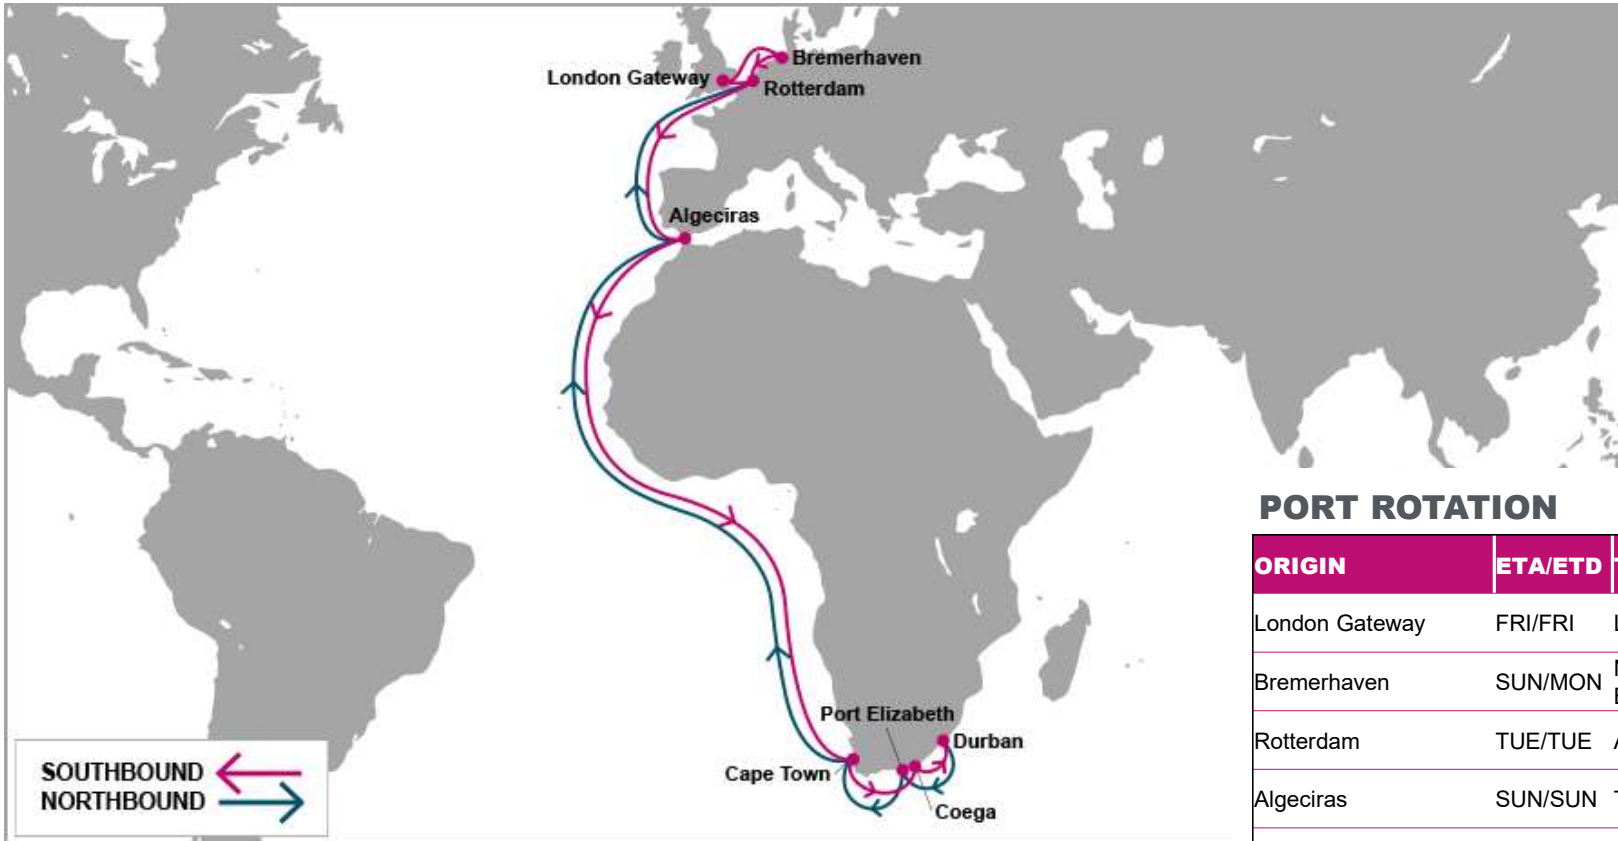

S/B	TEM	ABJ	N/B	TEM	ABJ	TNG
TNG	9	13	TEM		3	11
			ABJ			7

KEY TRANSIT TABLE - UNLOCODE PORT NAME & COUNTRY NAME

TNG: Tangier, Morocco | **TEM:** Tema, Ghana | **ABJ:** Abidjan, Côte d'Ivoire

NOTE: Transit times and port rotation are as of now and subject to change

For more information, please click [here](#)

S/B	DKR	N/B	TNG
TNG	7	DKR	6

PORT ROTATION

(Terminals are subject to change)

ORIGIN	ETA/ETD	TERMINAL
Tangier	MON/MON	Eurogate
Dakar	MON/TUE	DP World Dakar
Tangier	MON/MON	Eurogate
Turnaround days: 28		

KEY TRANSIT TABLE - UNLOCODE PORT NAME & COUNTRY NAME

TNG: Tangier, Morocco | DKR: Dakar, Senegal

NOTE: Transit times and port rotation are as of now and subject to change

For more information, please click [here](#)

LGP: London Gateway, UK | BRV: Bremerhaven, Germany | RTM: Rotterdam, Netherland | ALG: Algeciras, Spain | CPT: Cape Town, South Africa | ZBA: Ngqura, South Africa | DUR: Durban, South Africa | PLZ: Port Elizabeth, South Africa