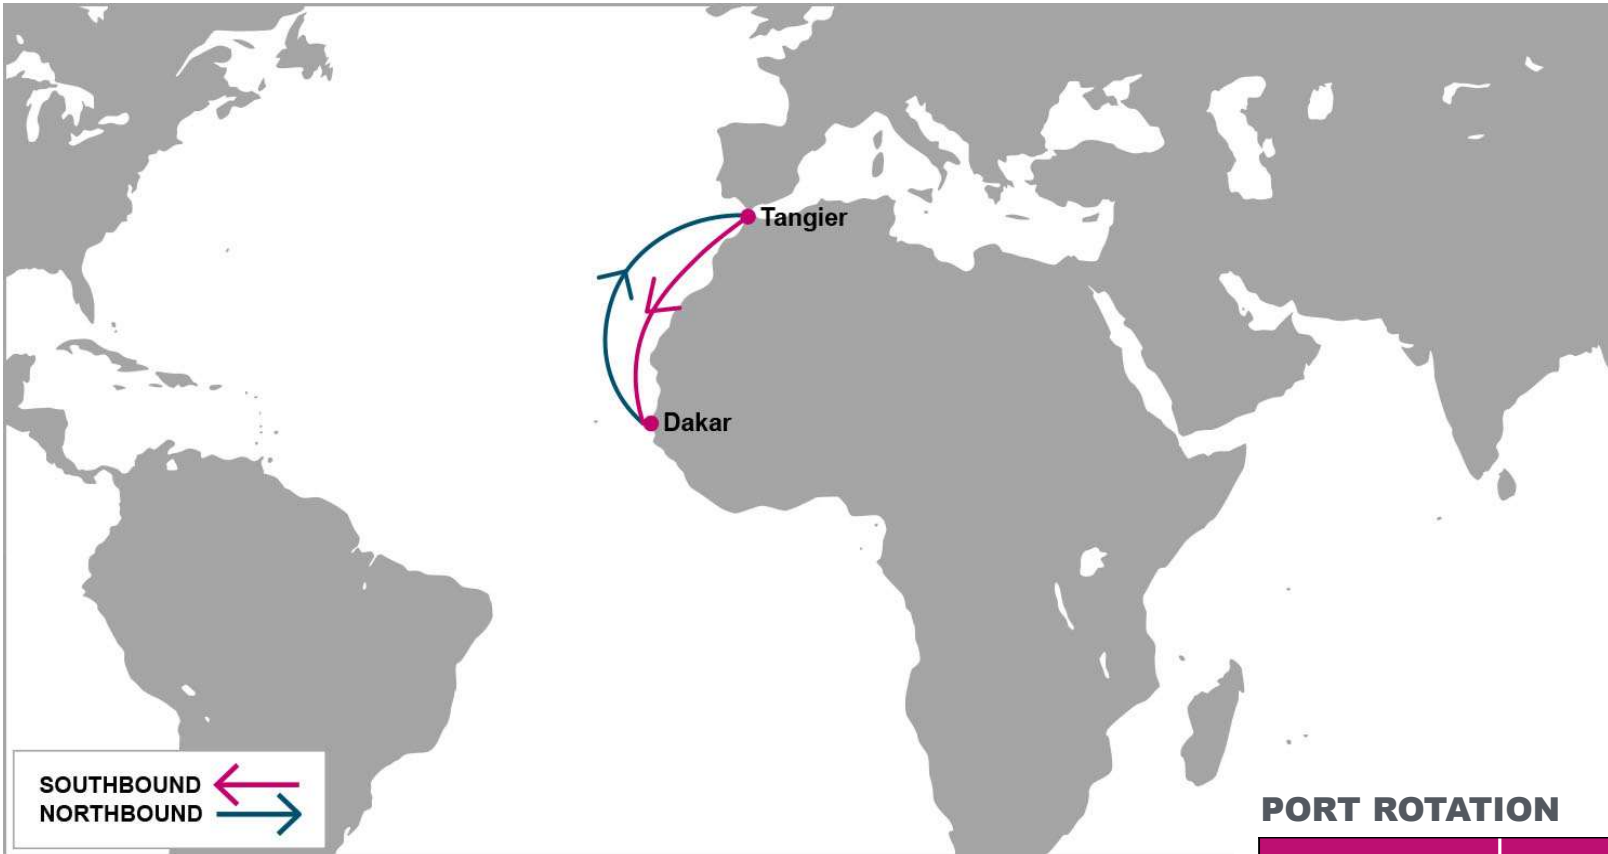

For more information, please click [here](#)

S/B	DKR	N/B	TNG
TNG	7	DKR	6

PORT ROTATION

(Terminals are subject to change)

ORIGIN	ETA/ETD	TERMINAL
Tangier	MON/MON	Eurogate
Dakar	MON/TUE	DP World Dakar
Tangier	MON/MON	Eurogate
Turnaround days: 28		

KEY TRANSIT TABLE - UNLOCODE PORT NAME & COUNTRY NAME

TNG: Tangier, Morocco | DKR: Dakar, Senegal

NOTE: Transit times and port rotation are as of now and subject to change