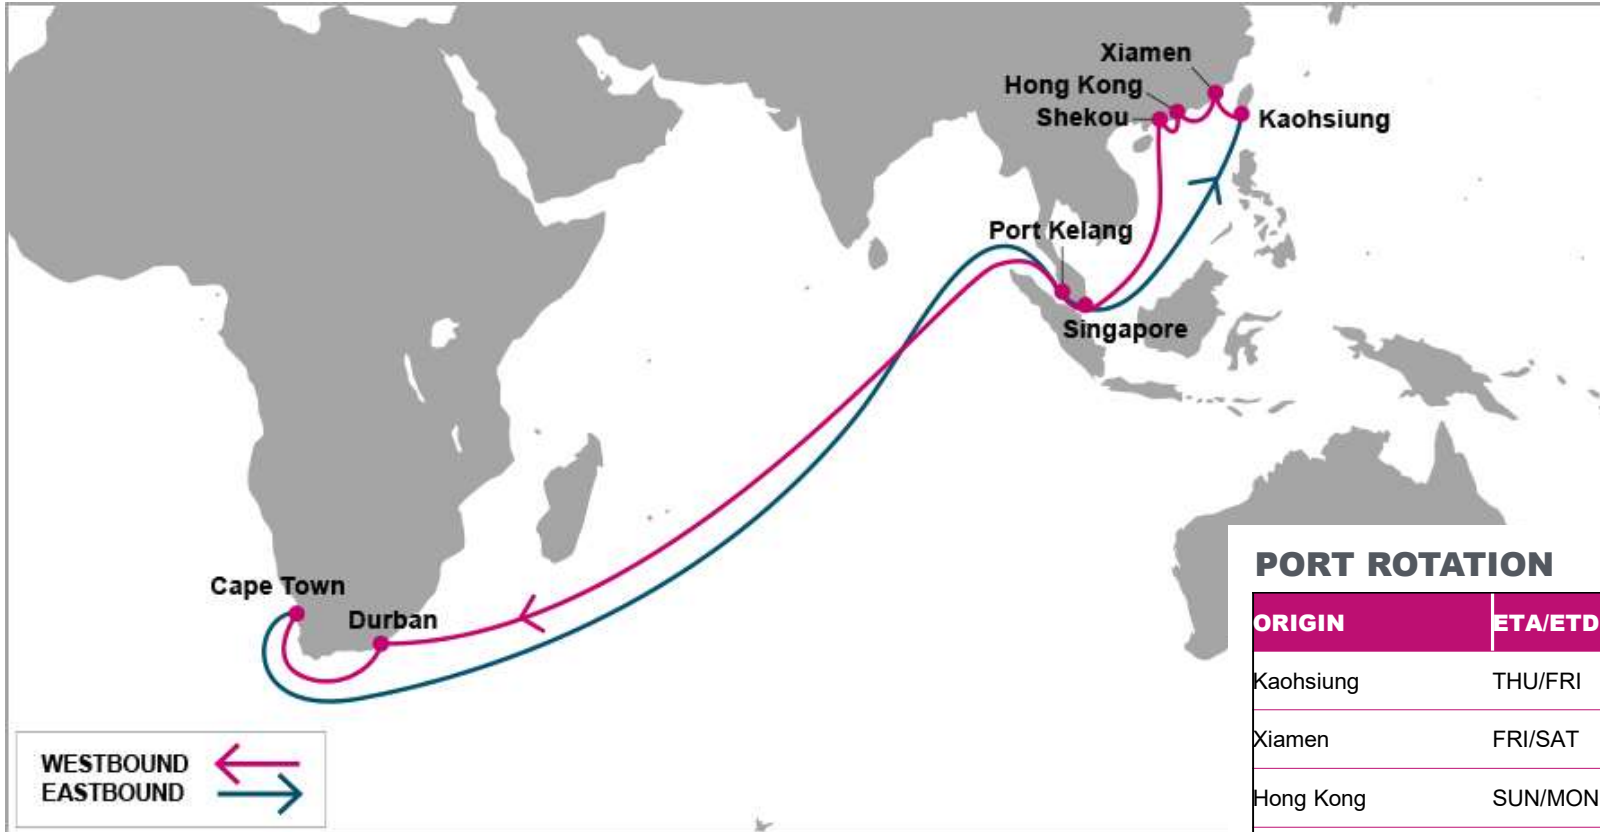

AS ONE, WE CAN.

ONE

OCEAN NETWORK EXPRESS

Service Maps
AFRICA

Copyright © Ocean Network Express Pte. Ltd. All Rights Reserved

For more information, please click [here](#)

PORT ROTATION

(Terminals are subject to change)

KEY TRANSIT TABLE - UNLOCODE PORT NAME & COUNTRY NAME

SHA: Shanghai, China | **NGB:** Ningbo, China | **KEL:** Keelung, Taiwan | **SIN:** Singapore, Singapore | **DUR:** Durban, South Africa

NOTE: Transit times and port rotation are as of now and subject to change

S/B	TEM	ABJ	N/B	TEM	ABJ	TNG
TNG	9	13	TEM		3	11
			ABJ			7

KEY TRANSIT TABLE - UNLOCODE PORT NAME & COUNTRY NAME

TNG: Tangier, Morocco | **TEM:** Tema, Ghana | **ABJ:** Abidjan, Côte d'Ivoire

NOTE: Transit times and port rotation are as of now and subject to change

KEY TRANSIT TABLE - UNLOCODE PORT NAME & COUNTRY NAME

TNG: Tangier, Morocco | DKR: Dakar, Senegal

NOTE: Transit times and port rotation are as of now and subject to change

For more information, please click [here](#)