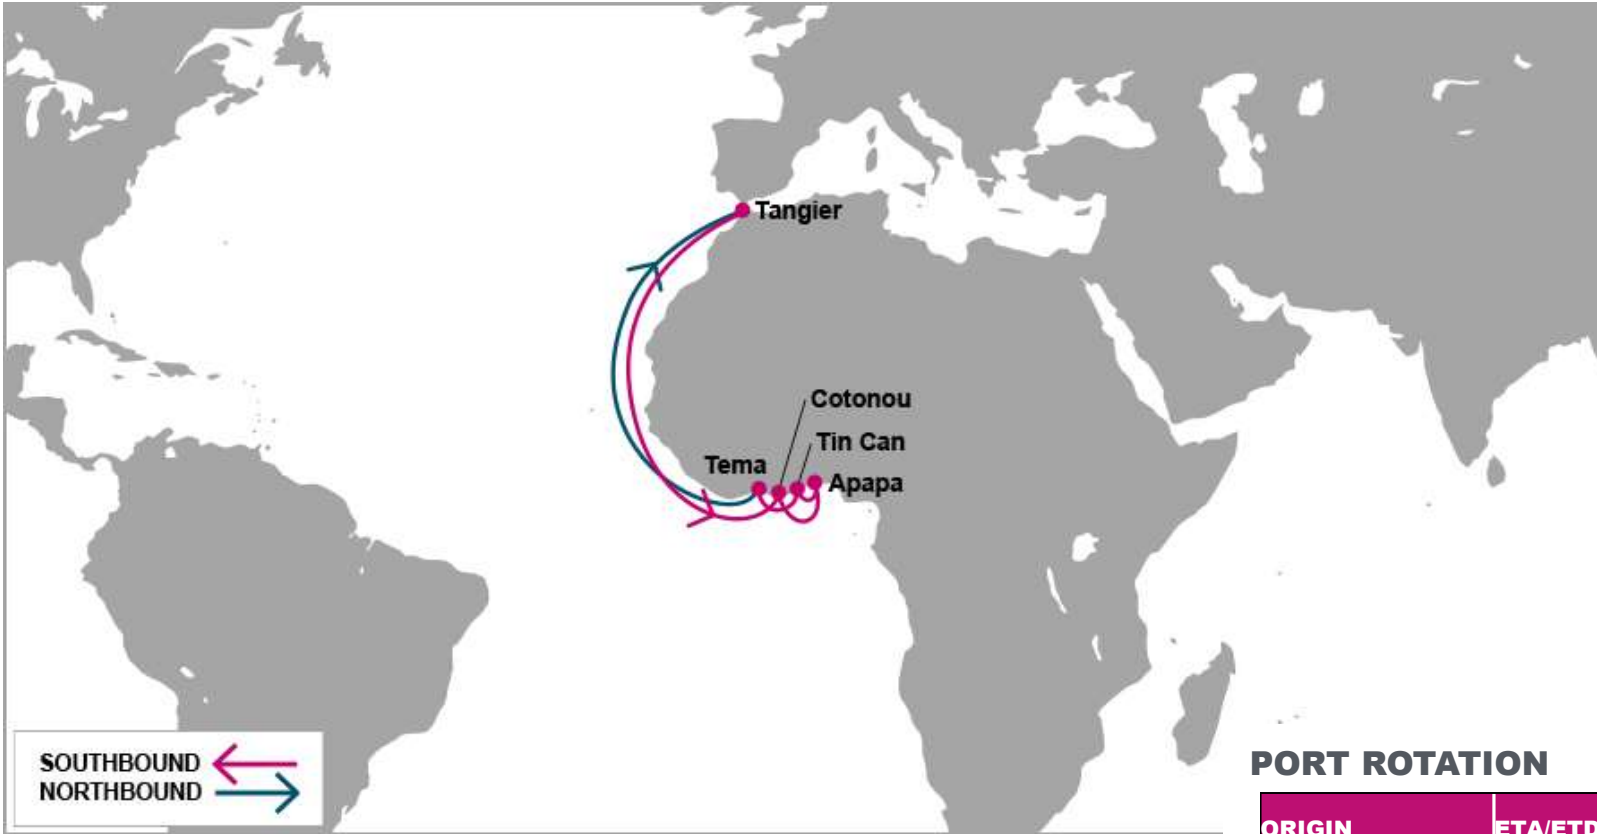

For more information, please click [here](#)

PORT ROTATION

(Terminals are subject to change)

ORIGIN	ETA/ETD	TERMINAL
Tangier	THU/SAT	Eurogate Terminal Tangier
Cotonou	MON/TUE	Benin Terminal Cotonou
Apapa	WED/FRI	Apm Terminals, Apapa
Tin Can	FRI/SUN	Tincan Island Container Terminal Ltd.
Tema	MON/TUE	Meridian Port Services Ltd (MPS)
Tangier	THU/SAT	Eurogate Terminal Tangier
Turnaround days: 28		

S/B	COO	APP	TIP	TEM	N/B	APP	TIP	TEM	TNG
TNG	9	11	13	16	COO	1	3	6	16
					APP			3	13
					TIP			1	11
					TEM				9

KEY TRANSIT TABLE - UNLOCODE PORT NAME & COUNTRY NAME

TNG: Tangier, Morocco | **COO:** Cotonou, Benin | **APP:** Apapa, Nigeria | **TIP:** Tin Can, Nigeria | **TEM:** Tema, Ghana

NOTE: Transit times and port rotation are as of now and subject to change