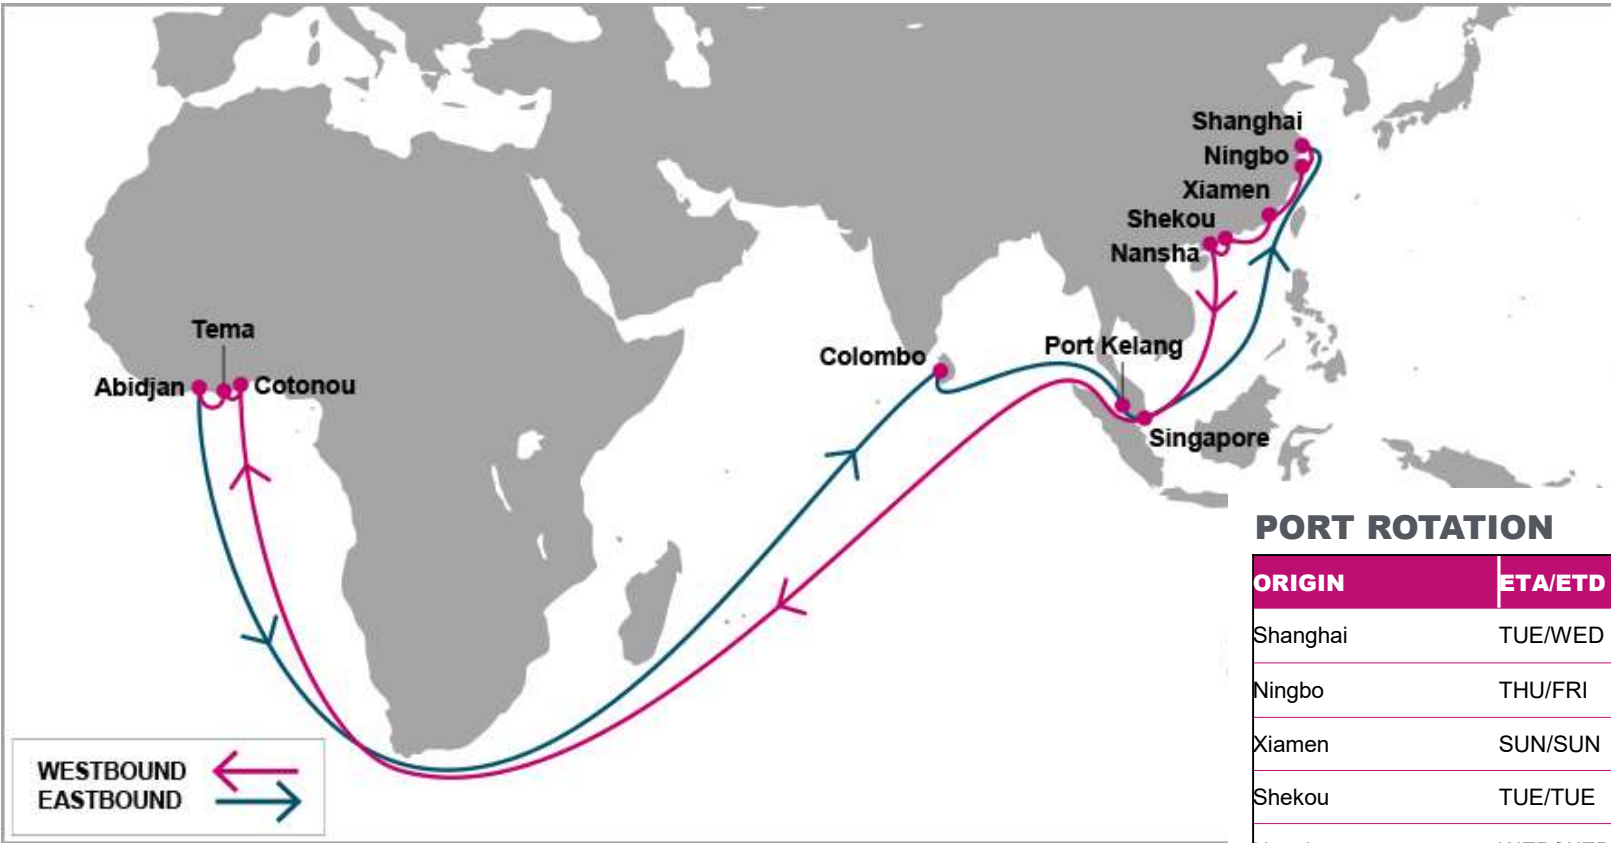

For more information, please click [here](#)

PORT ROTATION

(Terminals are subject to change)

ORIGIN	ETA/ETD	TERMINAL
Shanghai	TUE/WED	Shanghai Pudong Intl Container Terminal(WGQ)
Ningbo	THU/FRI	Zhoushan Yongzhou Container Terminals Limited
Xiamen	SUN/SUN	Xiamen Haitian Terminal
Shekou	TUE/TUE	Shekou Container Terminal
Nansha	WED/WED	Guangzhou South China Oceangate Container Terminal
Singapore	MON/MON	PSA Singapore
Cotonou	TUE/WED	Benin Terminal Cotonou
Tema	THU/FRI	Meridian Port Services Ltd (MPS)
Abidjan	SUN/MON	Abidjan Container Terminal
Colombo	TUE/TUE	Colombo International Container Terminal
Port Kelang	SUN/SUN	West Port
Singapore	MON/TUE	PSA Singapore
Shanghai	TUE/WED	Shanghai Pudong Intl Container Terminal(WGQ)
Turnaround days:		84

W/B	COO	TEM	ABJ	E/B	CMB	PKG	SIN	SHA	NGB	XMN	SHK	NSA
SHA	41	43	46	COO	27	32	33	41	43	46	48	49
NGB	39	41	44	TEM	25	30	31	39	41	44	46	47
XMN	37	39	42	ABJ	22	27	28	36	38	41	43	44
SHK	35	37	40	CMB		5	6	14	16	19	21	22
NSA	34	36	39									
SIN	29	31	34									

KEY TRANSIT TABLE - UNLOCODE PORT NAME & COUNTRY NAME

SHA: Shanghai, China | NGB: Ningbo, China | XMN: Xiamen, China | SHK: Shekou, China | NSA: Nansha, China | SIN: Singapore, Singapore | COO: Cotonou, Benin | TEM: Tema, Ghana | ABJ: Abidjan, Côte d'Ivoire | CMB: Colombo, Sri Lanka | PKG: Port Kelang, Malaysia

NOTE: Transit times and port rotation are as of now and subject to change