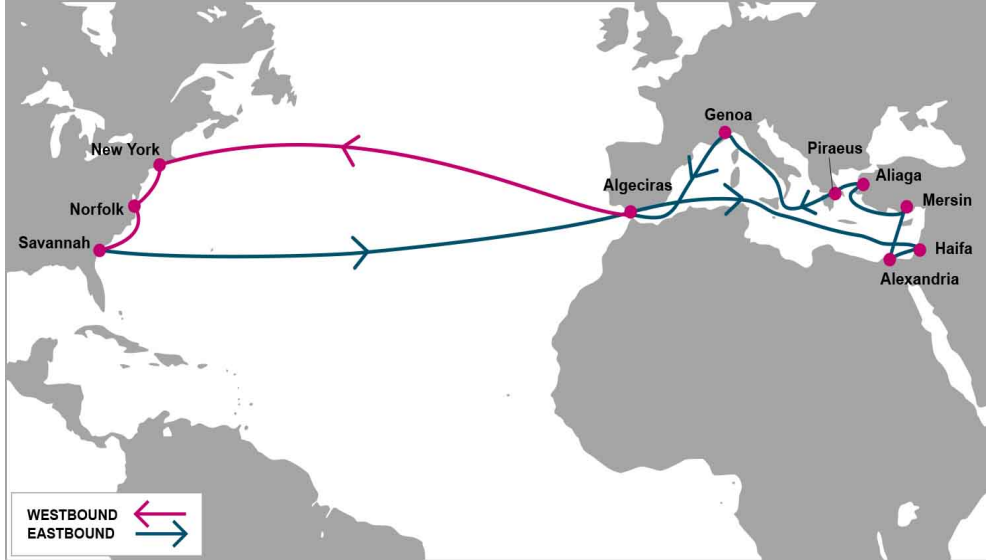

AS ONE, WE CAN.

EMA (Fastest Direct Service)

SERVICE COMMENCEMENT
BILBAO BRIDGE ETA HAIFA 4TH APRIL 2020

NEW Weekly Service connecting East and West Mediterranean with US East Coast

EMA: East Mediterranean America Service

KEY TRANSIT TABLE

W/B	Day	New York	Norfolk	Savannah
Haifa	SU	19	21	23
Alexandria	MO	18	20	22
Mersin	TU	17	19	21
Aliaga	FR	14	16	18
Piraeus	SA	13	15	17
Genoa	TU	10	12	14
Algeciras	FR	7	9	11

E/B	Day	Algeciras	Haifa	Alexandria	Mersin	Aliaga	Piraeus	Genoa
New York	SA	14	21	23	24	26	27	30
Norfolk	MO	12	19	21	22	24	25	28
Savannah	WE	10	17	19	20	22	23	26

SERVICE ADVANTAGE

- ❖ Fastest Direct Service in the market from Genoa to New York
- ❖ Fastest Direct Service in the market from Mersin and Aliaga to US East Coast
- ❖ Fastest Direct service from Piraeus to US East Coast
- ❖ Quick transit times from US East Coast to Haifa
- ❖ Connects East Med, Adriatic and Black Sea ports with routing via Piraeus
- ❖ Connects USA and Africa via Algeciras
- ❖ Calling Maher Terminal in New York