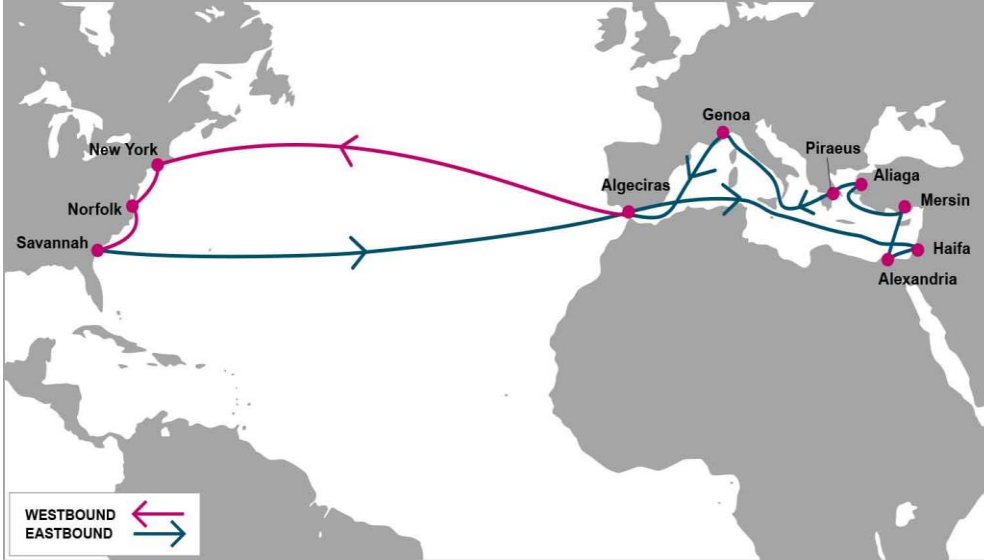

AS ONE, WE CAN.

EMA (Fastest Direct Service)

SERVICE COMMENCEMENT
BILBAO BRIDGE ETA HAIFA 25TH APRIL 2020

NEW Weekly Service connecting East and West Mediterranean with US East Coast

EMA: East Mediterranean America Service

KEY TRANSIT TABLE

W/B	Day	New York	Norfolk	Savannah
Haifa	SU	19	21	23
Alexandria	MO	18	20	22
Mersin	TU	17	19	21
Aliaga	FR	14	16	18
Piraeus	SA	13	15	17
Genoa	TU	10	12	14
Algeciras	FR	7	9	11

E/B	Day	Algeciras	Haifa	Alexandria	Mersin	Aliaga	Piraeus	Genoa
New York	SA	14	21	23	24	26	27	30
Norfolk	MO	12	19	21	22	24	25	28
Savannah	WE	10	17	19	20	22	23	26

SERVICE ADVANTAGE

- ❖ Fastest Direct Service in the market from Genoa to New York
- ❖ Fastest Direct Service in the market from Mersin and Aliaga to US East Coast
- ❖ Fastest Direct service from Piraeus to US East Coast
- ❖ Quick transit times from US East Coast to Haifa
- ❖ Connects East Med, Adriatic and Black Sea ports with routing via Piraeus
- ❖ Connects USA and Africa via Algeciras
- ❖ Calling Maher Terminal in New York