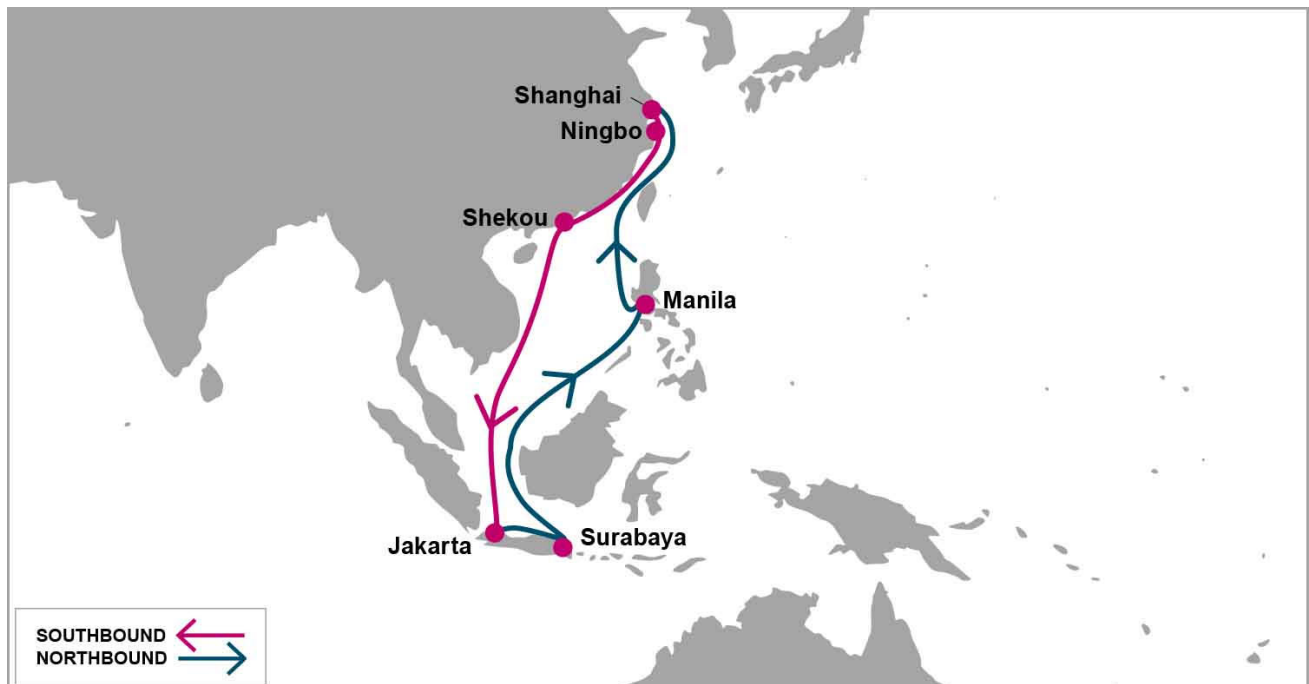

May 15, 2020

Ocean Network Express Pte. Ltd.

ONE to offer the first direct coverage from China to Indonesia with the new CID service

15 May 2020 – Singapore – Ocean Network Express (ONE) is pleased to announce a new direct service from China to Indonesia. The China Indonesia Service (CID), will be the first direct Intra-Asia service between China and South East Asian countries covered by ONE's network.

The inaugural service will also cover Manila on the return sailing from Surabaya to Shanghai, China. The direct coverage will improve transit times and further strengthen ONE's already robust portfolio in Asia. The first sailing for the CID will be the CMA CGM Virginia voyage 063S arriving at Shanghai on June 6th 2020.

The CID rotation is as follows:

Shanghai (WGQ) – Ningbo – Shekou – Jakarta – Surabaya – Manila – Shanghai

The new service is expected to create excellent, reliable and efficient service in the Asia market for our valued customers.