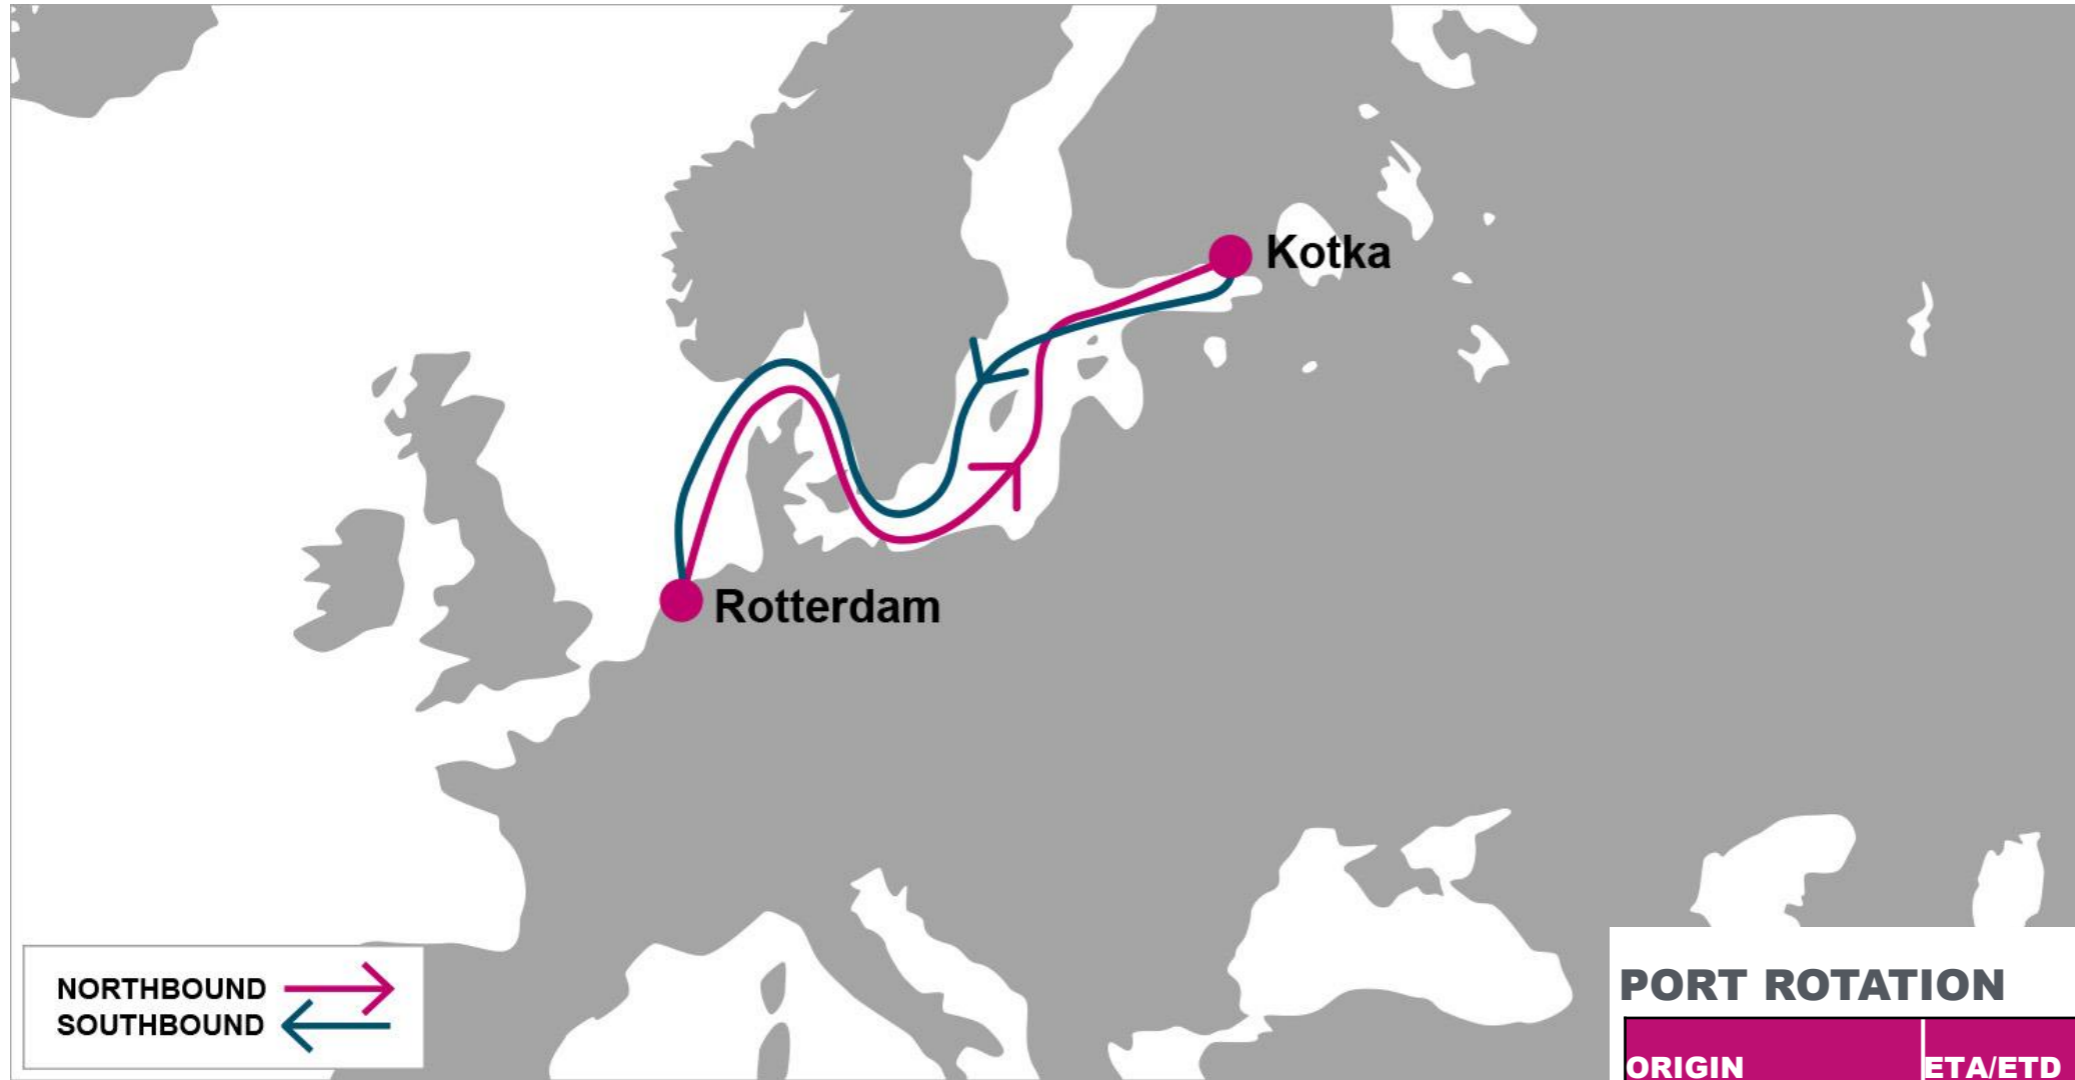

KEY TRANSIT TABLE - UNLOCODE PORT NAME & COUNTRY NAME

SOU: Southampton, UK | RTM: Rotterdam, Netherland | HAM: Hamburg, Germany | ANR: Antwerp, Belgium | MLA: Malta, Malta | GEB: Gebze, Turkey | AVC: Ambarli, Turkey | GEM: Gemlik, Turkey | MER: Mersin, Turkey | ALI: Aliaga, Turkey | TNG: Tangier, Morocco

Turnaround days: 14

N/B	HEL	KTK	S/B	ANR	RTM
ANR	8	9	HEL	5	7
RTM ¹	5	6	KTK	4	6
RTM ²	3	4			

KEY TRANSIT TABLE - UNLOCODE PORT NAME & COUNTRY NAME

ANR: Antwerp, Belgium | RTM: Rotterdam, Netherland | HEL: Helsinki, Finland | KTK: Kotka, Finland

NOTE: Transit times and port rotation are as of now and subject to change

For more information, please click [here](#)

PORT ROTATION

(Terminals are subject to change)

ORIGIN	ETA/ETD	TERMINAL
Rotterdam ¹	SAT/MON	Rotterdam World Gateway (RWG)
Rotterdam ²	MON/TUE	ECT Delta Terminal
Kotka	WED/WED	Steveco Mussalo
Rotterdam	SAT/MON	Rotterdam World Gateway (RWG)
Turnaround days: 7		

N/B	KTK	S/B	RTM
RTM ¹	2	KTK	3
RTM ²	1		

KEY TRANSIT TABLE - UNLOCODE PORT NAME & COUNTRY NAME

RTM: Rotterdam, Netherland | KTK: Kotka, Finland

NOTE: Transit times and port rotation are as of now and subject to change