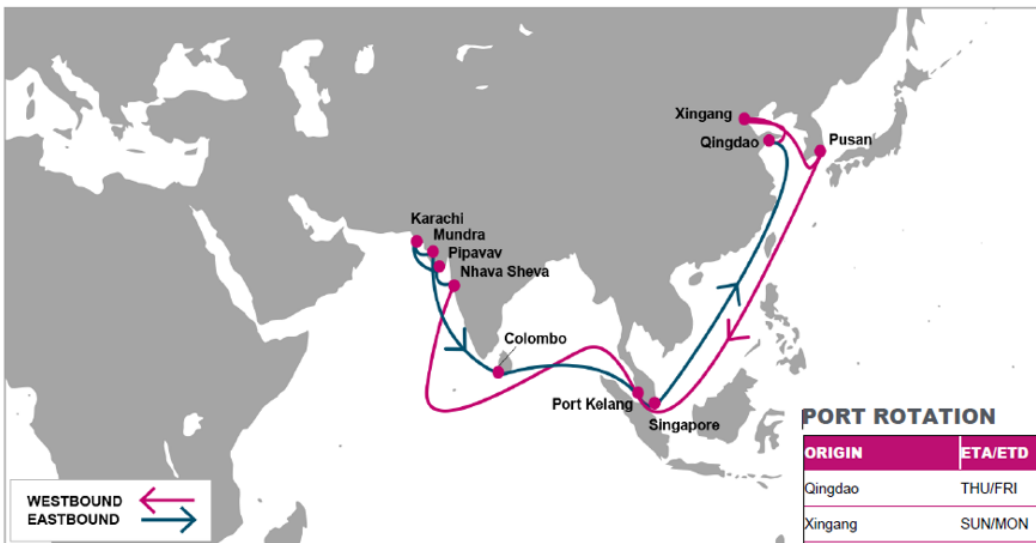

September 12, 2023

ONE adds new service from Northeast Asia to Pakistan and India (NPI)

Dear Valued Customers,

Ocean Network Express (ONE) is pleased to unveil a new addition to our extensive service network connecting Northeast Asia and Pakistan/India. The new service NPI will provide our customers with new direct connections and quicker transit-time.

The NPI service rotation is as follows:

Qingdao - Xingang - Pusan - Port Kelang - Nhava Sheva - Pipavav - Karachi - Mundra - Colombo - Port Kelang - Singapore - Qingdao

PORT ROTATION

(Terminals are subject to change)

ORIGIN	ETA/ETD	TERMINAL
Qingdao	THU/FRI	Qingdao Qianwan Container Terminal (QQCT)
Xingang	SUN/MON	Tianjin Port Alliance International Container Terminal (TACT)
Pusan	THU/FRI	Pusan Newport Company (PNC)
Port Kelang	MON/MON	Westports
Nhava Sheva	MON/TUE	Gateway Terminals India (GTI)
Pipavav	WED/THU	Gujarat Pipavav Port Ltd (GPPL)
Karachi	FRI/SAT	South Asia Pakistan Terminal (SAPT)
Mundra	SUN/MON	Mundra International Container Terminal (MICT)
Colombo	THU/FRI	South Asia Gateway Terminal (SAGT)
Port Kelang	TUE/TUE	Westports
Singapore	THU/FRI	PSA Singapore
Qingdao	THU/FRI	Qingdao Qianwan Container Terminal (QQCT)
Turnaround days: 49		

W/B	PKG	NSA	PAV	KHI	MUN	E/B	PKG	SIN	TAO	TXG	PUS
TAO	16	23	26	28	30	NSA	14	16	23	26	30
TXG	13	20	23	25	27	PAV	12	14	21	24	28
PUS	9	16	19	21	23	KHI	10	12	19	22	26
PKG		6	9	11	13	MUN	8	10	17	20	24
						CMB	4	6	13	16	20

KEY TRANSIT TABLE - UNLOCODE PORT NAME & COUNTRY NAME

ONE's new service starts with **GSL NICOLETTA 23042W** ETA Qingdao 19th Oct.