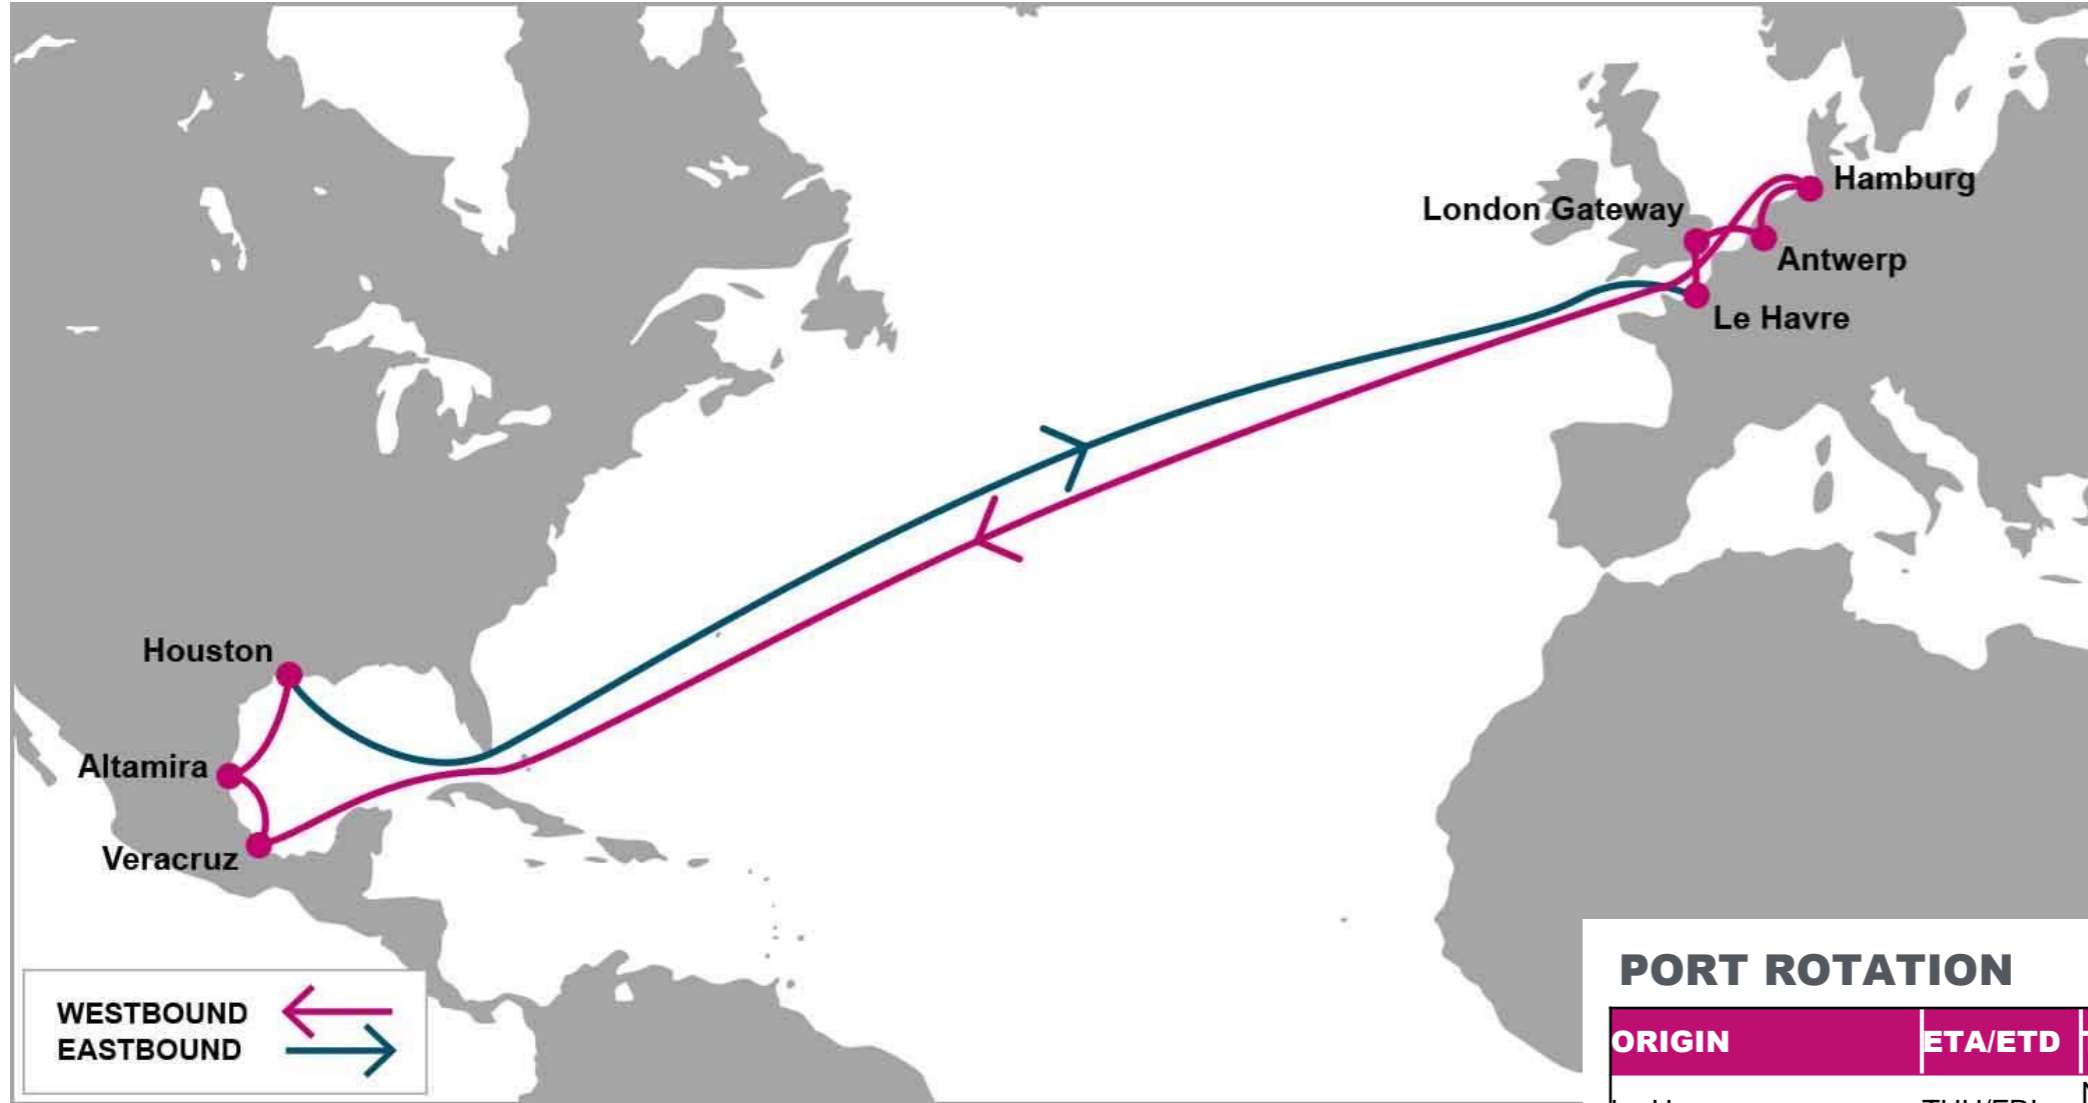

For more information, please click [here](#)

PORT ROTATION

(Terminals are subject to change)

ORIGIN	ETA/ETD	TERMINAL
Le Havre	THU/FRI	North Terminals - Quais de l'Atlantique (CNMP)
London Gateway	SAT/SAT	DP World London Gateway Port
Antwerp	MON/TUE	PSA Europe Terminal
Hamburg	THU/FRI	Container Terminal Altenwerder (CTA)
Veracruz	THU/FRI	Internaconal de Contenedores Asociados de Veracruz
Altamira	SAT/SUN	Infraestructura Portuaria Mexicana (IPM)
Houston	TUE/THU	Barbours Cut Terminal (BCT)
Le Havre	THU/FRI	North Terminals - Quais de l'Atlantique (CNMP)
Turnaround days:		42

W/B	VER	ATM	HOU	E/B	LEH	LGP	ANR	HAM
LEH	20	22	25	VER	20	22	24	27
LGP	19	21	24	ATM	18	20	22	25
ANR	16	18	21	HOU	14	16	18	21
HAM	13	15	18					

KEY TRANSIT TABLE - UNLOCODE PORT NAME & COUNTRY NAME

LGP: London Gateway, UK | **ANR:** Antwerp, Belgium | **HAM:** Hamburg, Germany | **TUX:** Tuxpan, Mexico | **VER:** Veracruz, Mexico | **ATM:** Altamira, Mexico | **HOU:** Houston, USA | **MSY:** New Orleans, USA

NOTE: Transit times and port rotation are as of now and subject to change