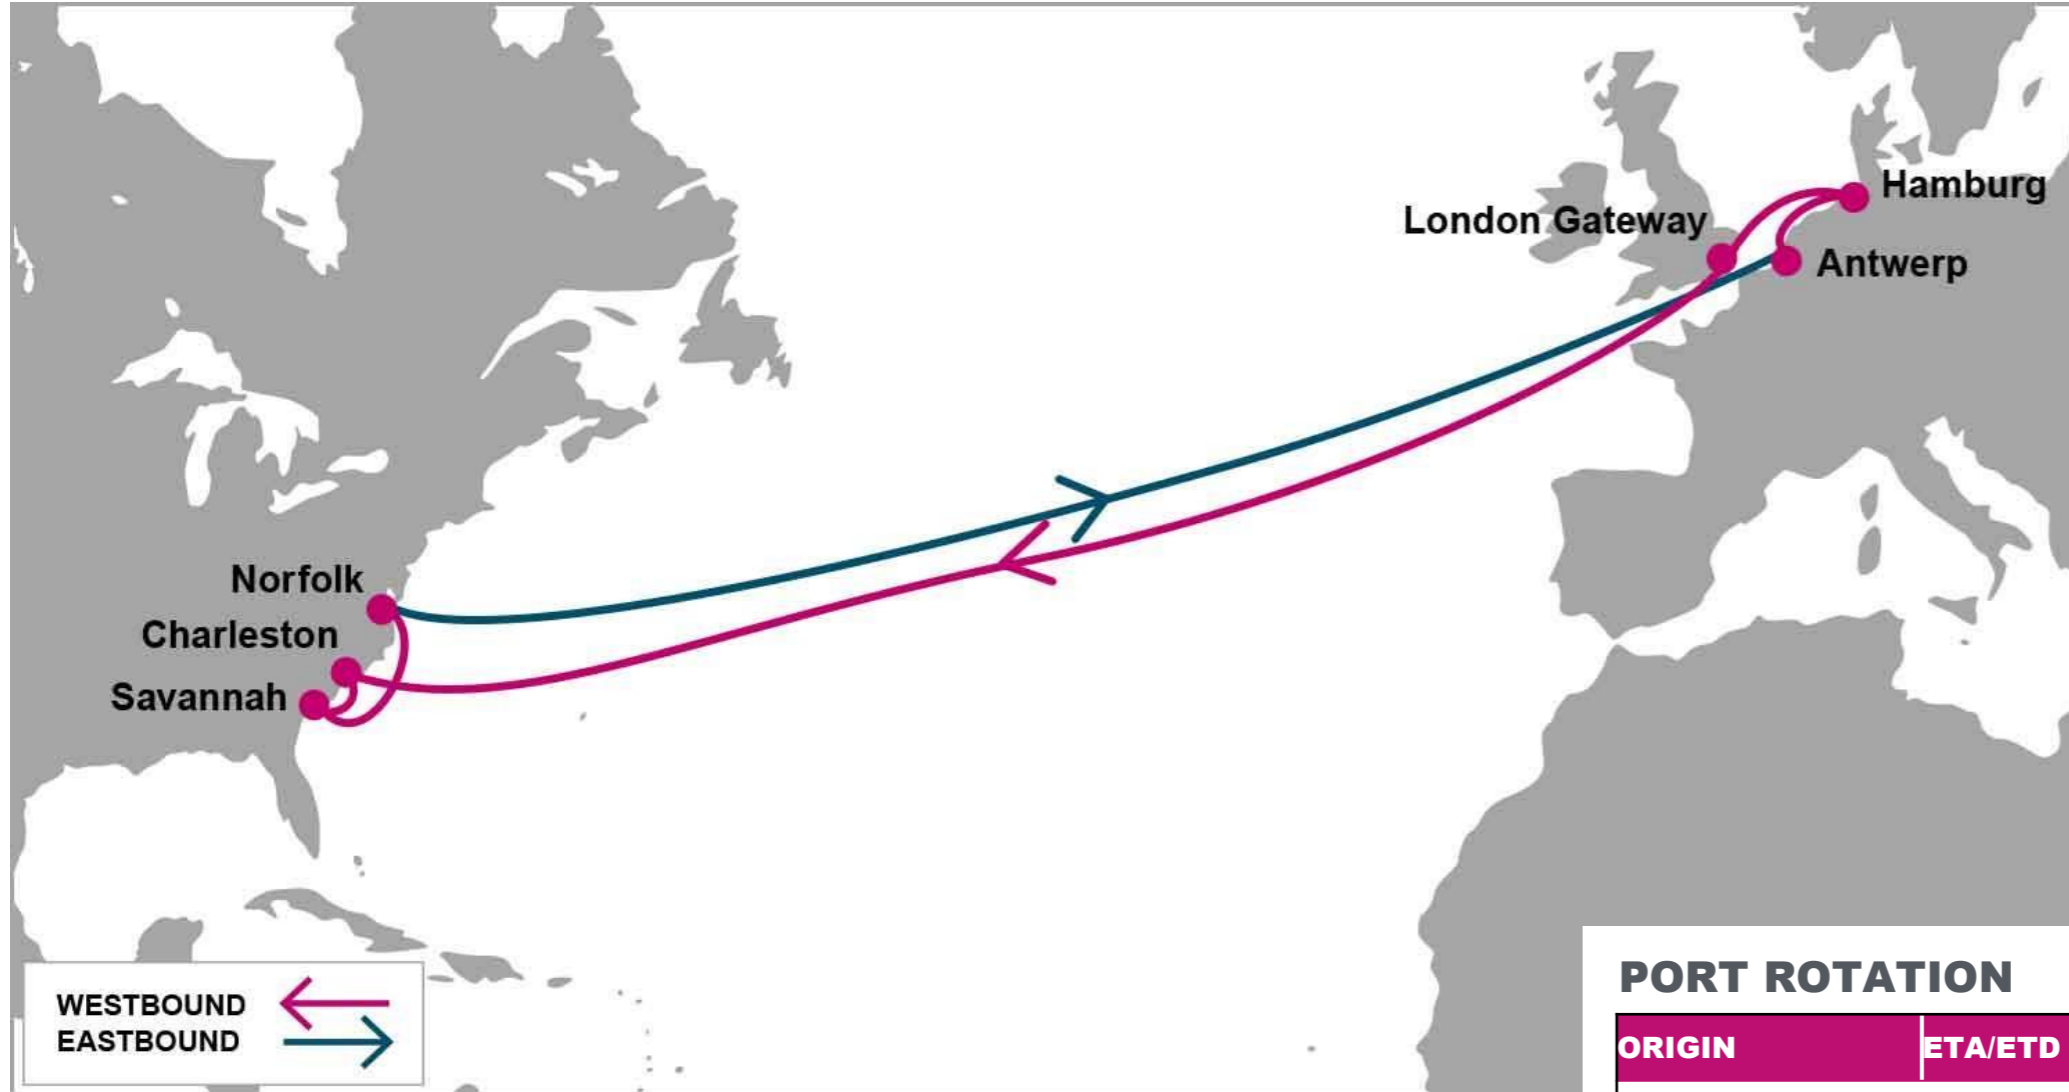

For more information, please click [here](#)

PORT ROTATION

(Terminals are subject to change)

ORIGIN	ETA/ETD	TERMINAL
Antwerp	FRI/SUN	PSA Europe Terminal
Hamburg	MON/WED	Container Terminal Altenwerder (CTA)
London Gateway	THU/FRI	DP World London Gateway Port
Charleston	WED/THU	Wando Welch Terminal (WWT)
Savannah	FRI/SAT	Garden City Terminal
Norfolk	TUE/WED	Norfolk International Terminal (NIT)
Antwerp	FRI/SUN	PSA Europe Terminal
Turnaround days: 35		

W/B	CHS	SAV	ORF	E/B	ANR	HAM	LGP
ANR	17	19	23	CHS	15	18	21
HAM	14	16	20	SAV	12	15	18
LGP	12	14	18	ORF	9	12	15

KEY TRANSIT TABLE - UNLOCODE PORT NAME & COUNTRY NAME

ANR: Antwerp, Belgium | **HAM:** Hamburg, Germany | **LGP:** London Gateway, UK | **CHS:** Charleston, USA | **SAV:** Savannah, USA | **ORF:** Norfolk, USA

NOTE: Transit times and port rotation are as of now and subject to change