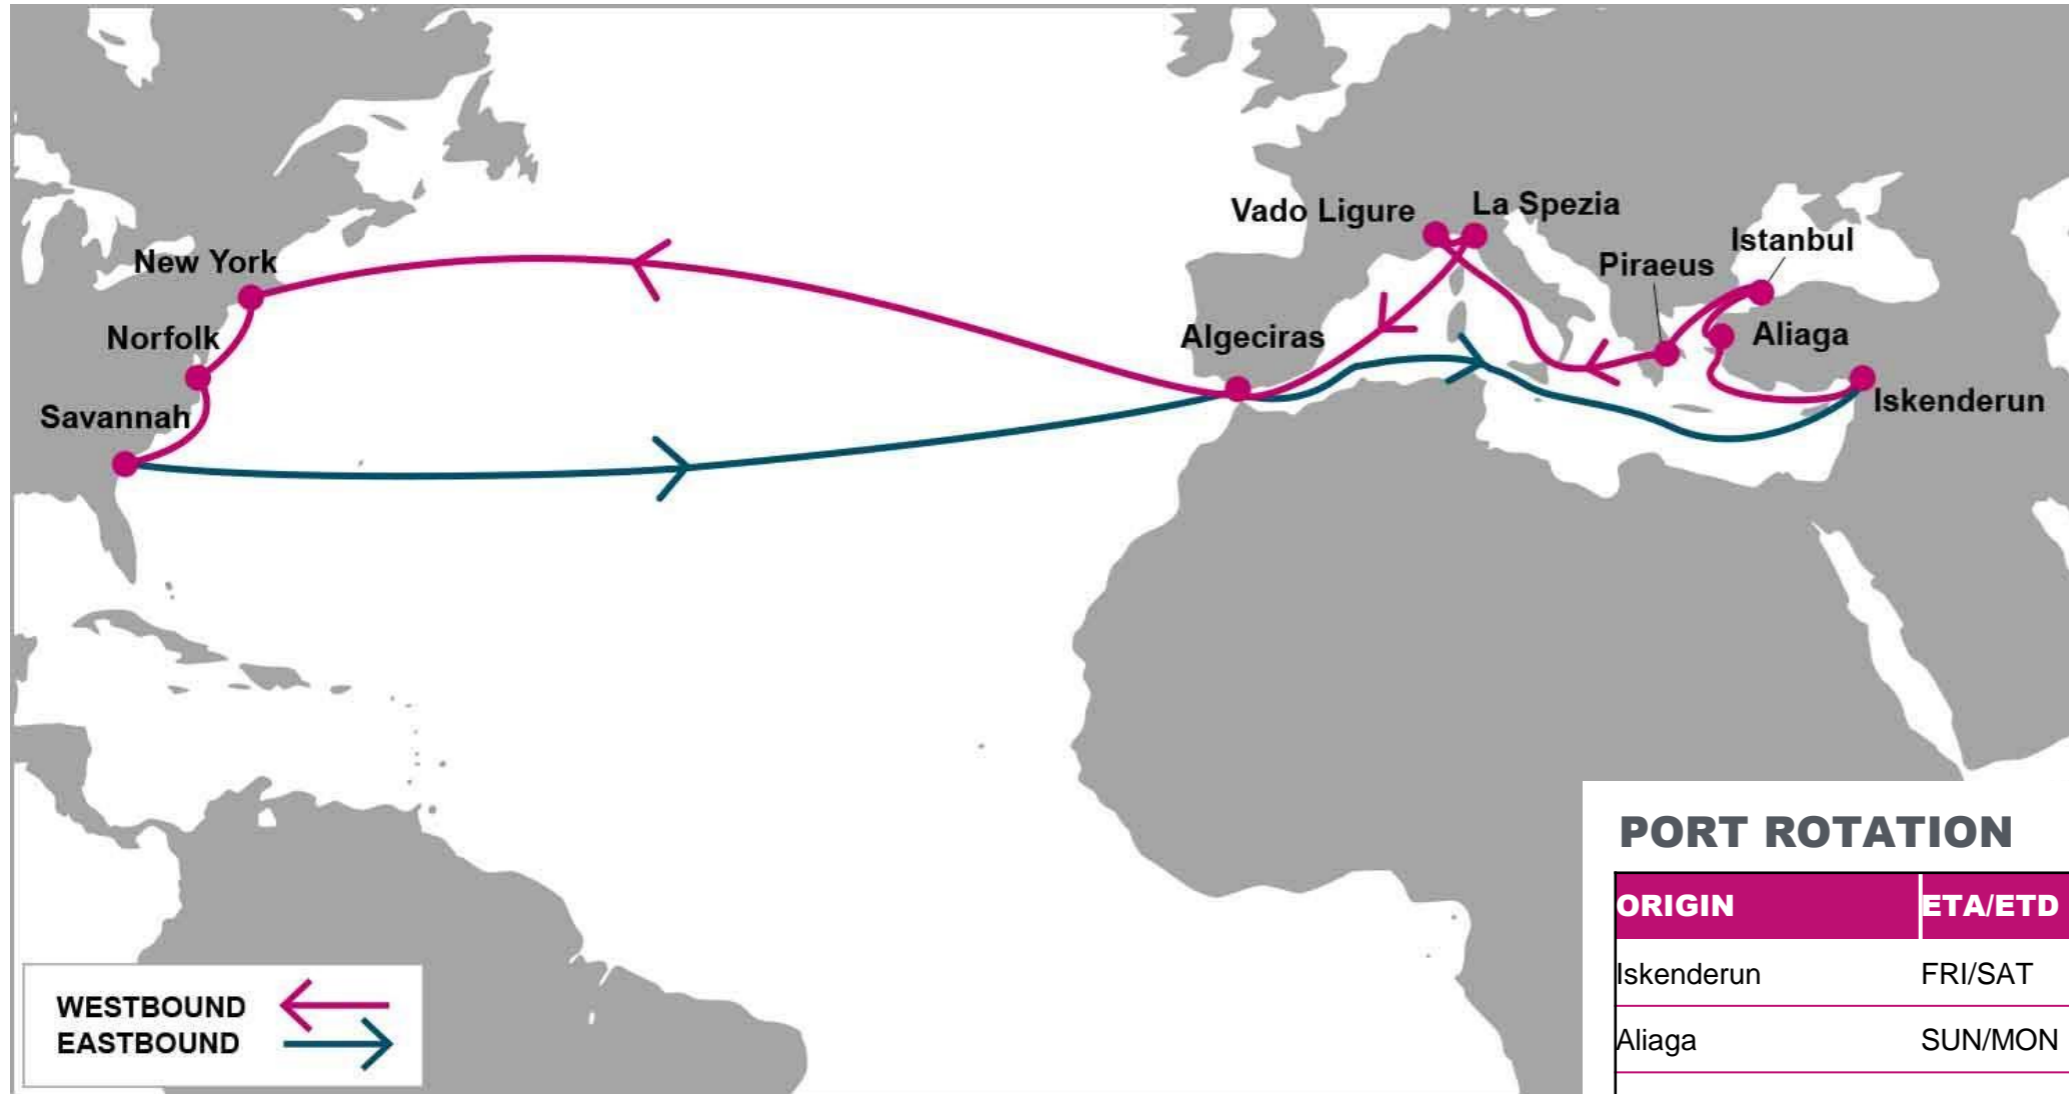

For more information, please click [here](#)

PORT ROTATION

(Terminals are subject to change)

ORIGIN	ETA/ETD	TERMINAL
Iskenderun	FRI/SAT	Limakport Iskenderun
Aliaga	SUN/MON	Nemport
Istanbul	TUE/TUE	Kumport
Piraeus	WED/THU	Piraeus Container Terminal (PCT)
Vado Ligure	SAT/SUN	APMT Vado Ligure
La Spezia	SUN/MON	La Spezia Container Terminal (LSCT)
Algeciras	THU/FRI	Total Terminal International (TTI)
New York	FRI/SAT	Maher Terminals
Norfolk	SUN/MON	Norfolk International Terminal (NIT)
Savannah	TUE/WED	Garden City Terminal
Algeciras	SUN/SUN	Total Terminal International (TTI)
Iskenderun	FRI/SAT	Limakport Iskenderun
Turnaround days: 42		

W/B	NYC	ORF	SAV	E/B	ALG	ISK	ALI	IST	PIR	VDL	SPE
ISK	20	22	24	NYC	15	20	22	24	25	28	29
ALI	18	20	22	ORF	13	18	20	22	23	26	27
IST	17	19	21	SAV	11	16	18	20	21	24	25
PIR	15	17	19								
VDL	12	14	16								
SPE	11	13	15								
ALG	07	09	11								

KEY TRANSIT TABLE - UNLOCODE PORT NAME & COUNTRY NAME

ISK: Iskenderun, Türkiye | ALI: Aliaga, Türkiye | IST: Istanbul, Türkiye | PIR: Piraeus, Greece | VDL: Vado Ligure, Italy | SPE: La Spezia, Italy | ALG: Algeciras, Spain | NYC: New York, USA | ORF: Norfolk, USA | SAV: Savannah, USA

NOTE: Transit times and port rotation are as of now and subject to change