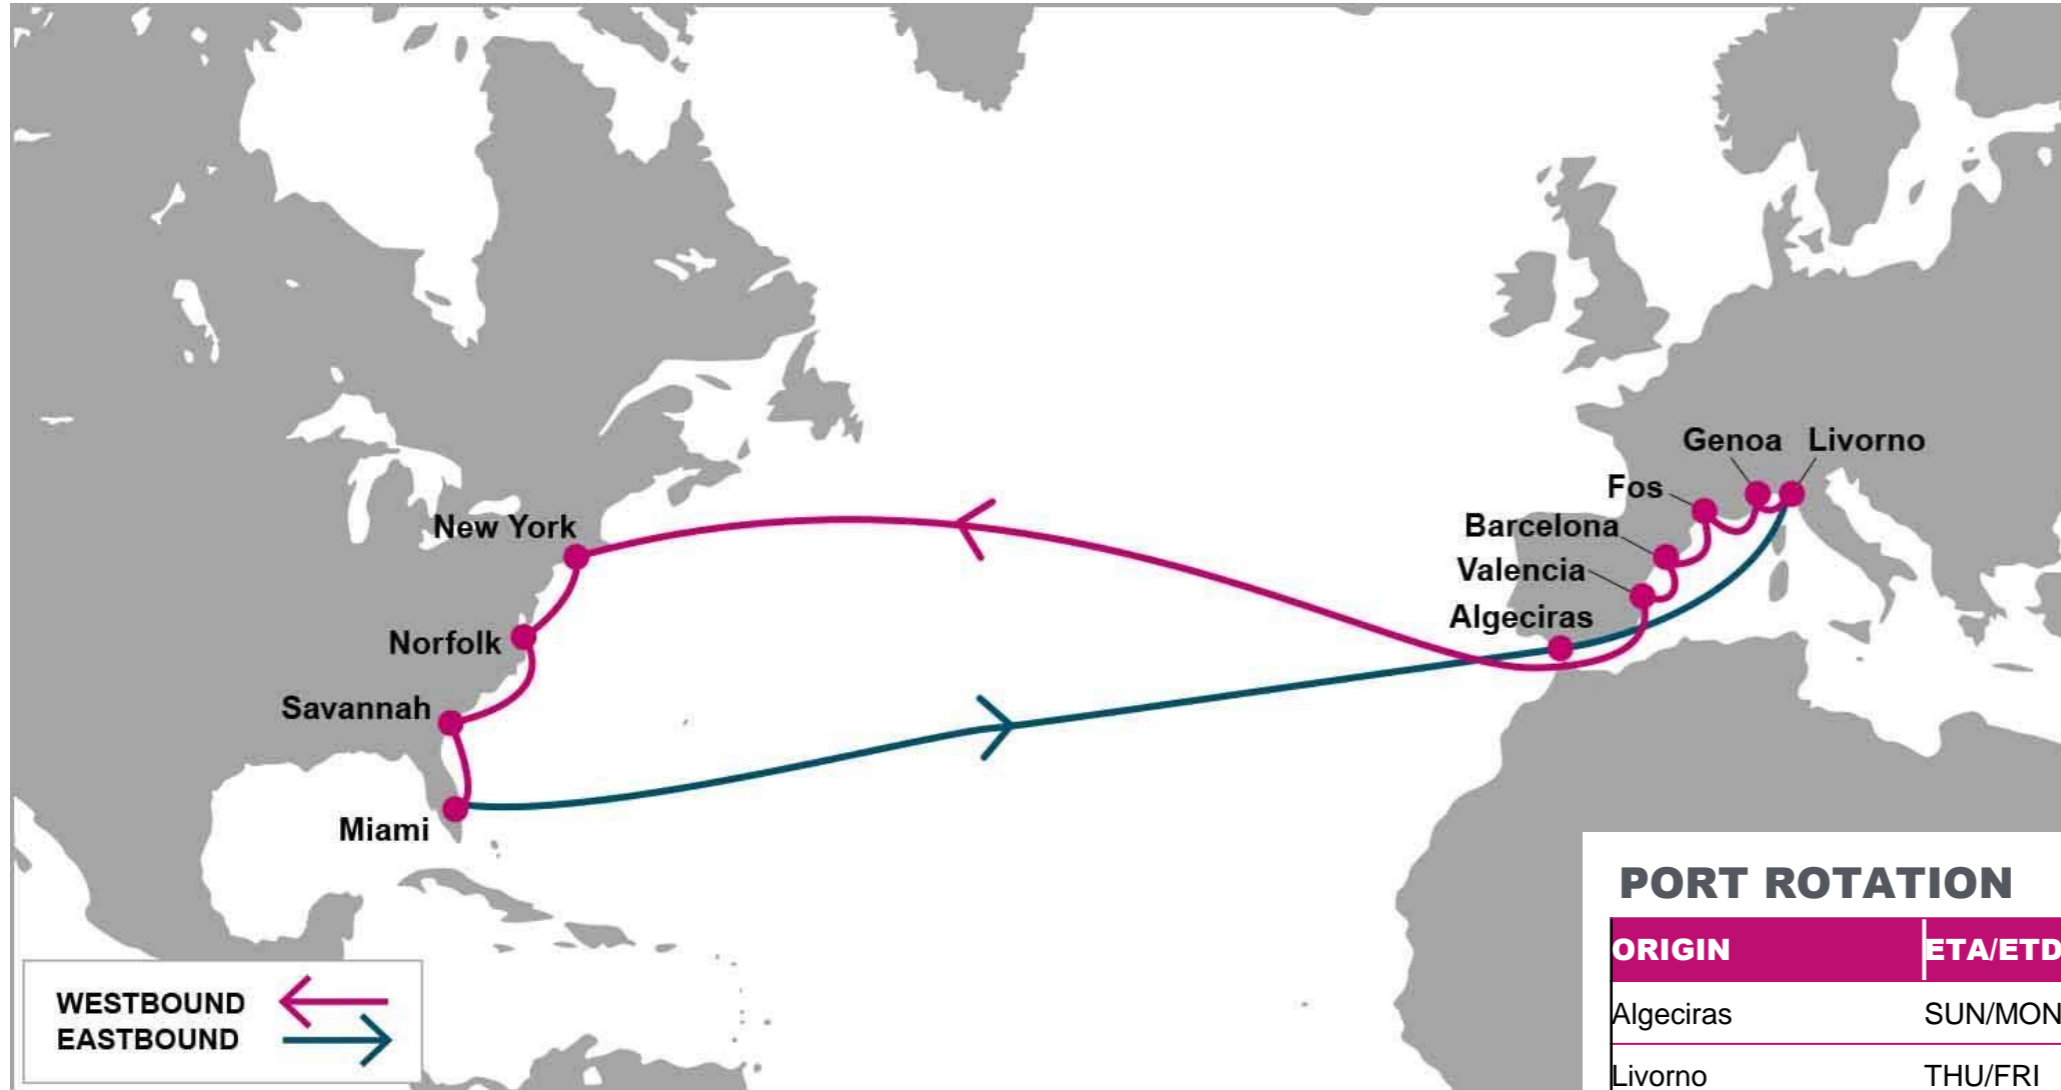

For more information, please click [here](#)

PORT ROTATION

(Terminals are subject to change)

ORIGIN	ETA/ETD	TERMINAL
Algeciras	SUN/MON	Total Terminal International (TTI)
Livorno	THU/FRI	Terminal Darsena Toscana (TDT)
Genoa	SAT/SUN	PSA Genova (former VTE)
Fos	MON/TUE	Eurofos
Barcelona	WED/THU	APM Terminals Barcelona
Valencia	FRI/SAT	Noatum Container Terminal
New York	MON/TUE	Maher Terminals
Norfolk	WED/THU	Norfolk International Terminal (NIT)
Savannah	SAT/SUN	Garden City Terminal
Miami	MON/TUE	South Florida Container Terminal (SFCT)
Algeciras	SUN/MON	Total Terminal International (TTI)
Turnaround days: 42		

W/B	NYC	ORF	SAV	MIA	E/B	ALG	LIV	GOA	FOS	BCN	VLC
ALG	21	23	26	28	NYC	19	23	25	27	29	31
LIV	17	19	22	24	ORF	17	21	23	25	27	29
GOA	15	17	20	22	SAV	14	18	20	22	24	26
FOS	13	15	18	20	MIA	12	16	18	20	22	24
BCN	11	13	16	18							
VLC	9	11	14	16							

KEY TRANSIT TABLE - UNLOCODE PORT NAME & COUNTRY NAME

FOS: Fos, France | **GOA:** Genoa, Italy | **LIV:** Livorno, Italy | **BCN:** Barcelona, Spain | **VLC:** Valencia, Spain | **NYC:** New York, USA | **ORF:** Norfolk, USA | **SAV:** Savannah, USA | **MIA:** Miami, USA | **ALG:** Algeciras, Spain

NOTE: Transit times and port rotation are as of now and subject to change