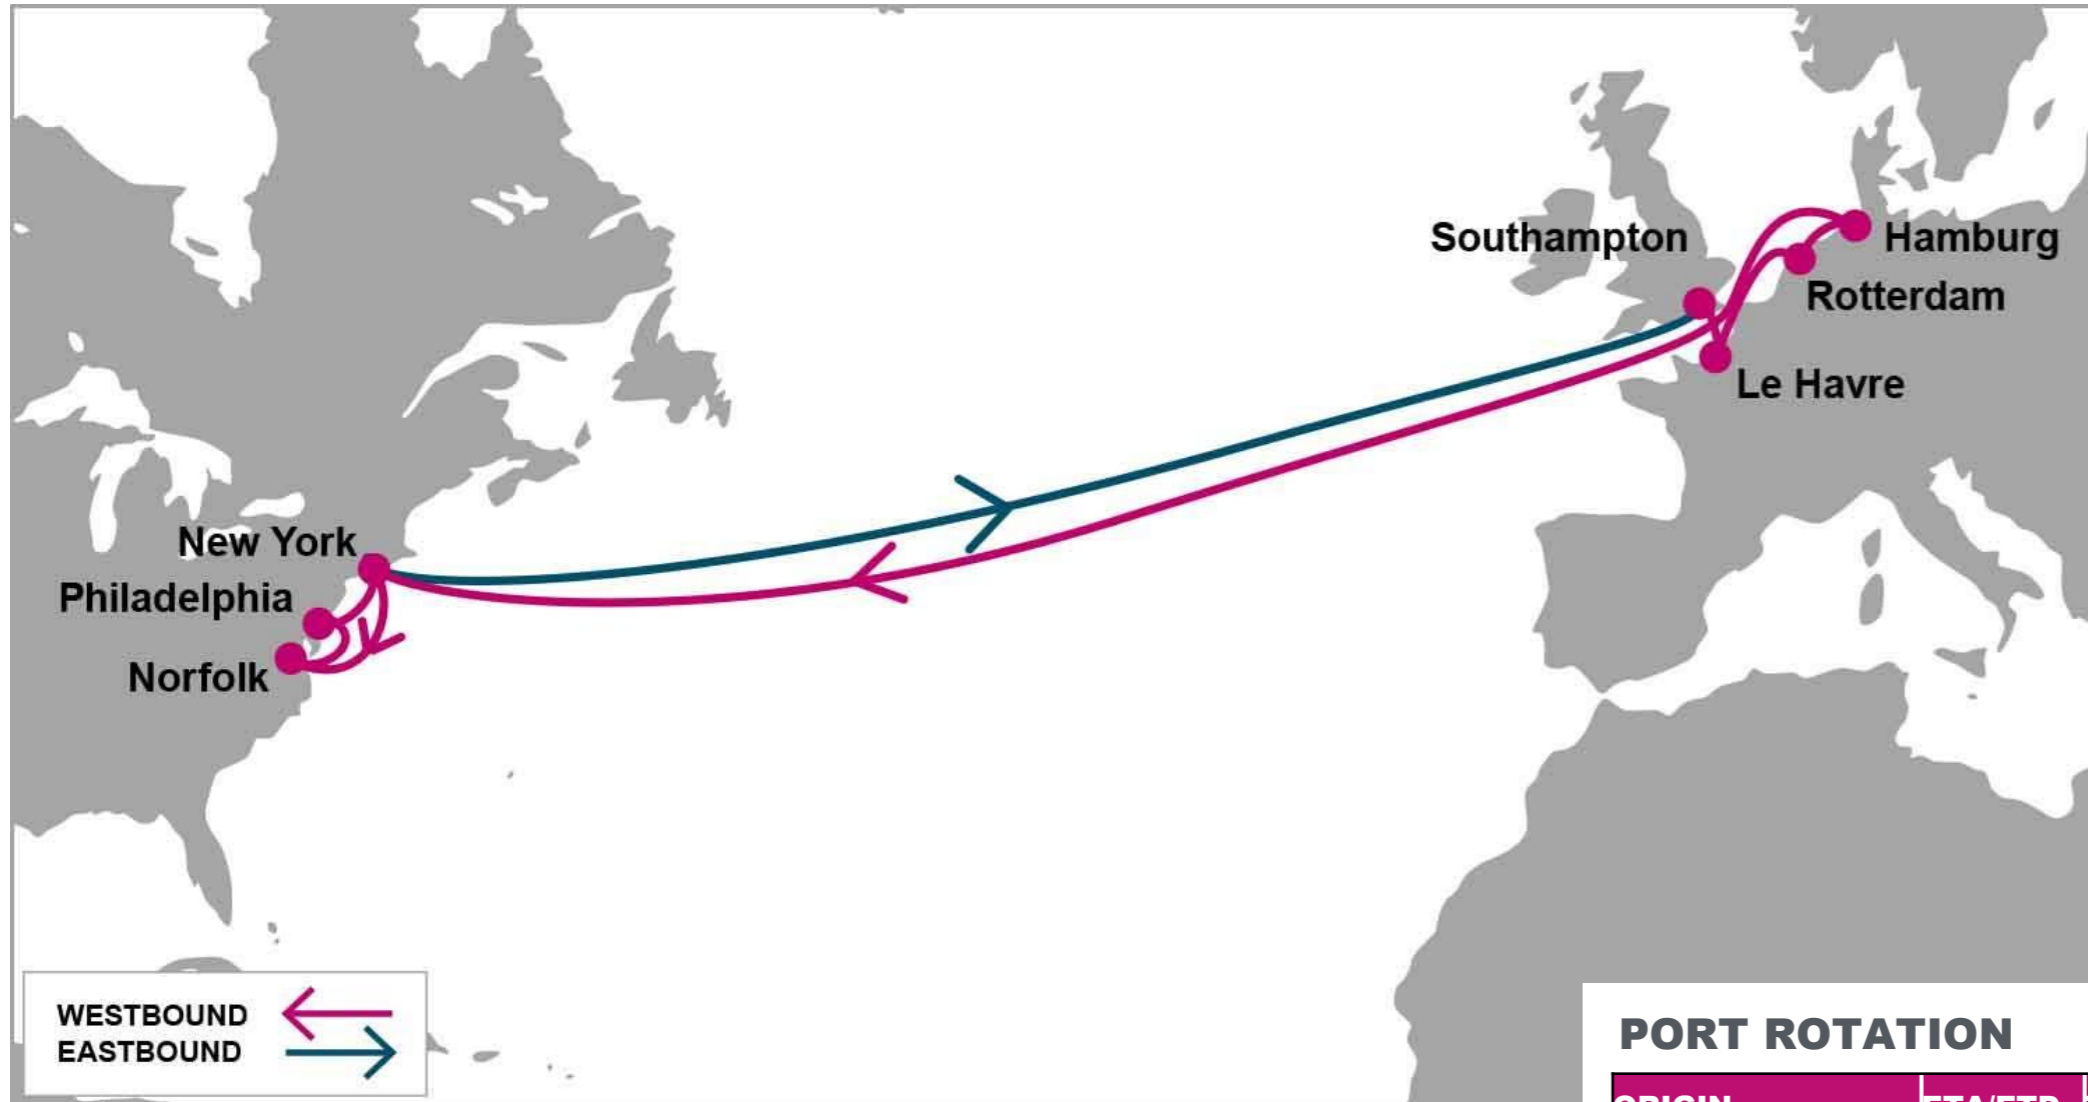

For more information, please click [here](#)

PORT ROTATION

(Terminals are subject to change)

ORIGIN	ETA/ETD	TERMINAL
Southampton	SAT/SAT	DP World Southampton
Le Havre	SUN/MON	North Terminals - Quais de Amerique (CNMP)
Rotterdam	TUE/THU	ECT Delta Terminal
Hamburg	FRI/SAT	Container Terminal Altenwerder (CTA)
New York	TUE/THU	Maher Terminals
Norfolk	FRI/SAT	Norfolk International Terminal (NIT)
Philadelphia	MON/MON	Packer Avenue Marine Terminal
New York	TUE/THU	Maher Terminals
Southampton	SAT/SAT	DP World Southampton
Turnaround days: 35		

W/B	NYC	ORF	PHL	E/B	SOU	LEH	RTM	HAM
SOU	17	20	23	ORF	14	15	17	20
LEH	15	18	21	PHL	12	13	15	18
RTM	12	15	18	NYC	9	10	12	15
HAM	10	13	16					

KEY TRANSIT TABLE - UNLOCODE PORT NAME & COUNTRY NAME

LEH: Le Havre, France | SOU: Southampton, UK | RTM: Rotterdam, Netherland | HAM: Hamburg, Germany | NYC: New York, USA | PHL: Philadelphia, USA | ORF: Norfolk, USA

NOTE: Transit times and port rotation are as of now and subject to change