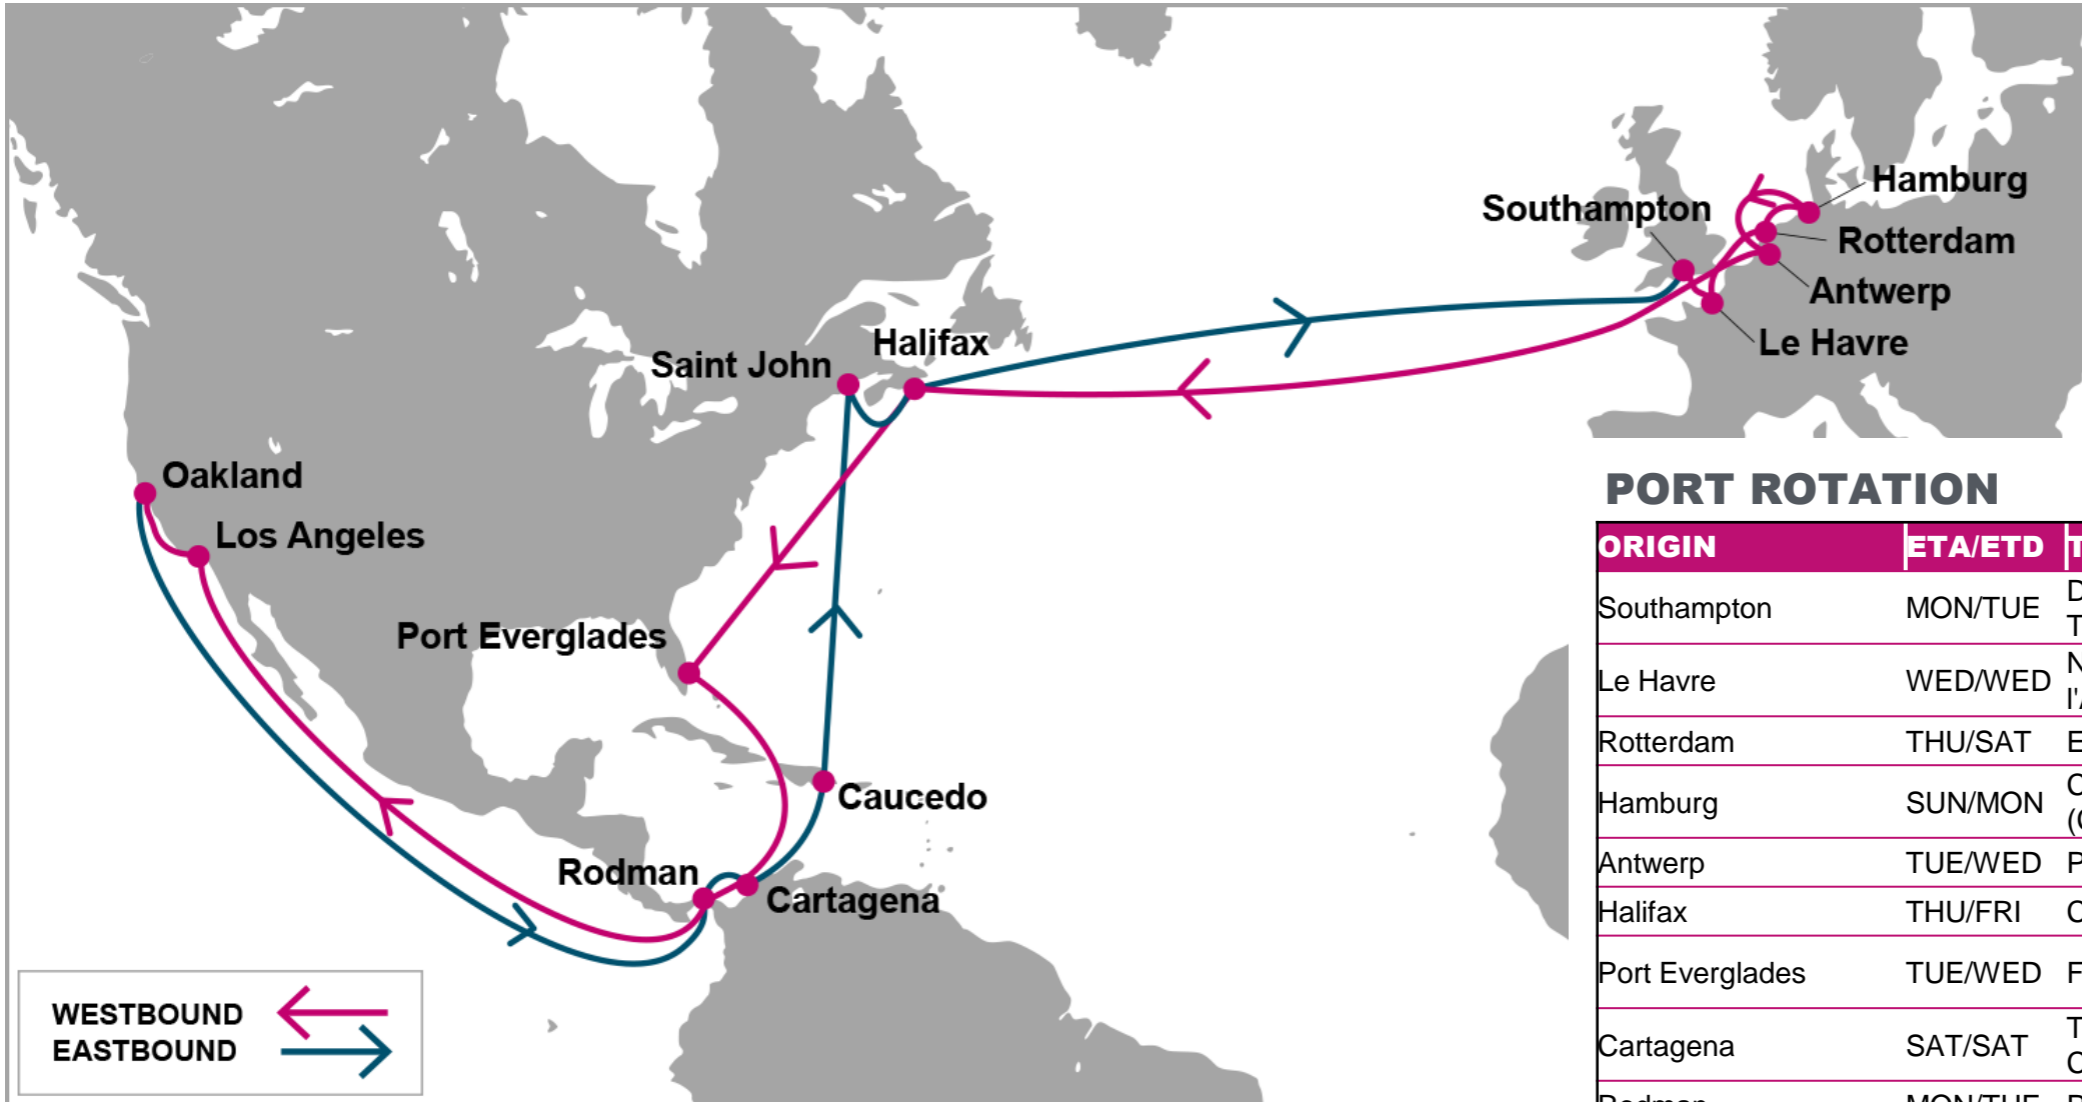

For more information, please click [here](#)

WESTBOUND ←
EASTBOUND →

PORT ROTATION

(Terminals are subject to change)

ORIGIN	ETA/ETD	TERMINAL
Southampton	MON/TUE	DP World Southampton Container Terminal (SCT)
Le Havre	WED/WED	North Terminals - Quais de l'Atlantique (CNMP)
Rotterdam	THU/SAT	ECT Delta Terminal
Hamburg	SUN/MON	Container Terminal Altenwerder (CTA)
Antwerp	TUE/WED	PSA Europe Terminal
Halifax	THU/FRI	Ceres Halifax
Port Everglades	TUE/WED	Florida International Terminal
Cartagena	SAT/SAT	Terminal De Contenedores De Cartagena (Contecar)
Rodman	MON/TUE	PSA Panama International Terminal
Los Angeles	WED/SAT	Yusen Terminal International (YTI)
Oakland	SUN/TUE	Trapac Container Terminal
Rodman	THU/THU	PSA Panama International Terminal
Cartagena	SUN/MON	Terminal De Contenedores De Cartagena (Contecar)
Caucedo	THU/FRI	DP World Caucedo
Saint John	THU/FRI	DP World Saint John Terminal
Halifax	SAT/SUN	Ceres Halifax
Southampton	MON/TUE	DP World Southampton Container Terminal (SCT)
Turnaround days: 77		

W/B	HAL	PEF	CTG	ROD	LAX	OAK	E/B	SOU	LEH	RTM	HAM	ANR
SOU	16	21	25	27	36	40	LAX	37	39	40	43	45
LEH	15	20	24	26	35	39	OAK	34	36	37	40	42
RTM	12	17	21	23	32	36	ROD	25	27	28	31	33
HAM	10	15	19	21	30	34	CTG	21	23	24	27	29
ANR	8	13	17	19	28	32	CAU	17	19	20	23	25
							SJB	10	12	13	16	18
							HAL	8	10	11	14	16

KEY TRANSIT TABLE - UNLOCODE PORT NAME & COUNTRY NAME

SOU: Southampton, UK | RTM: Rotterdam, Netherland | HAM: Hamburg, Germany | ANR: Antwerp, Belgium | LEH: Le Havre, France | OAK: Oakland, USA | LAX: Los Angeles, USA | ROD: Rodman, Panama | CTG: Cartagena, Colombia | CAU: Caucedo, Dominican Republic | SJB: Saint John, Canada | HAL: Halifax, Canada | PEF: Port Everglades, USA |