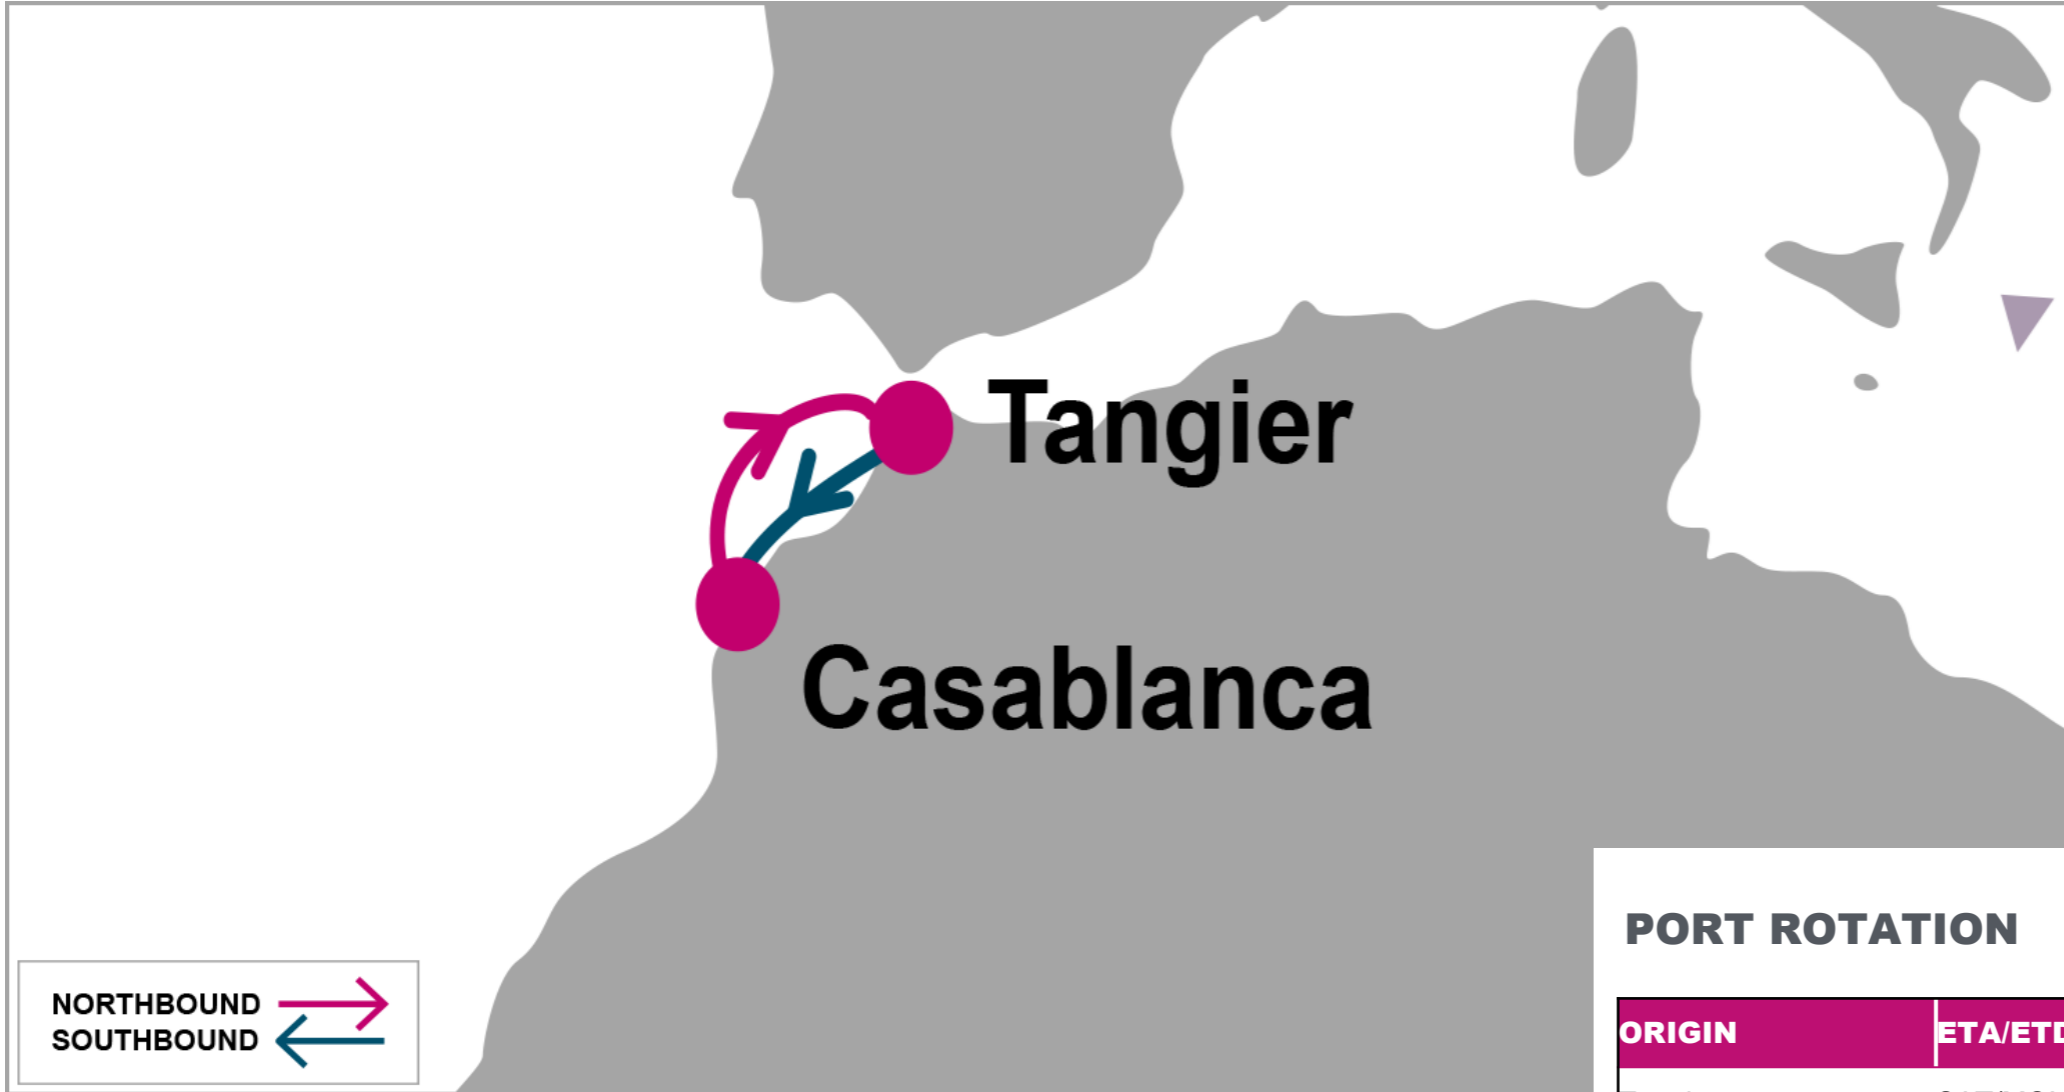

For more information, please click [here](#)

PORT ROTATION

(Terminals are subject to change)

ORIGIN	ETA/ETD	TERMINAL
Tangier	SAT/MON	Tangier Alliance Terminal
Casablanca	TUE/FRI	Marsa Maroc
Tangier	SAT/MON	Tangier Alliance Terminal
Turnaround days: 7		

S/B	CAS	N/B	TNG
TNG	1	CAS	1

KEY TRANSIT TABLE - UNLOCODE PORT NAME & COUNTRY NAME

TNG: Tangier, Morocco | CAS: Casablanca, Morocco

NOTE: Transit times and port rotation are as of now and subject to change