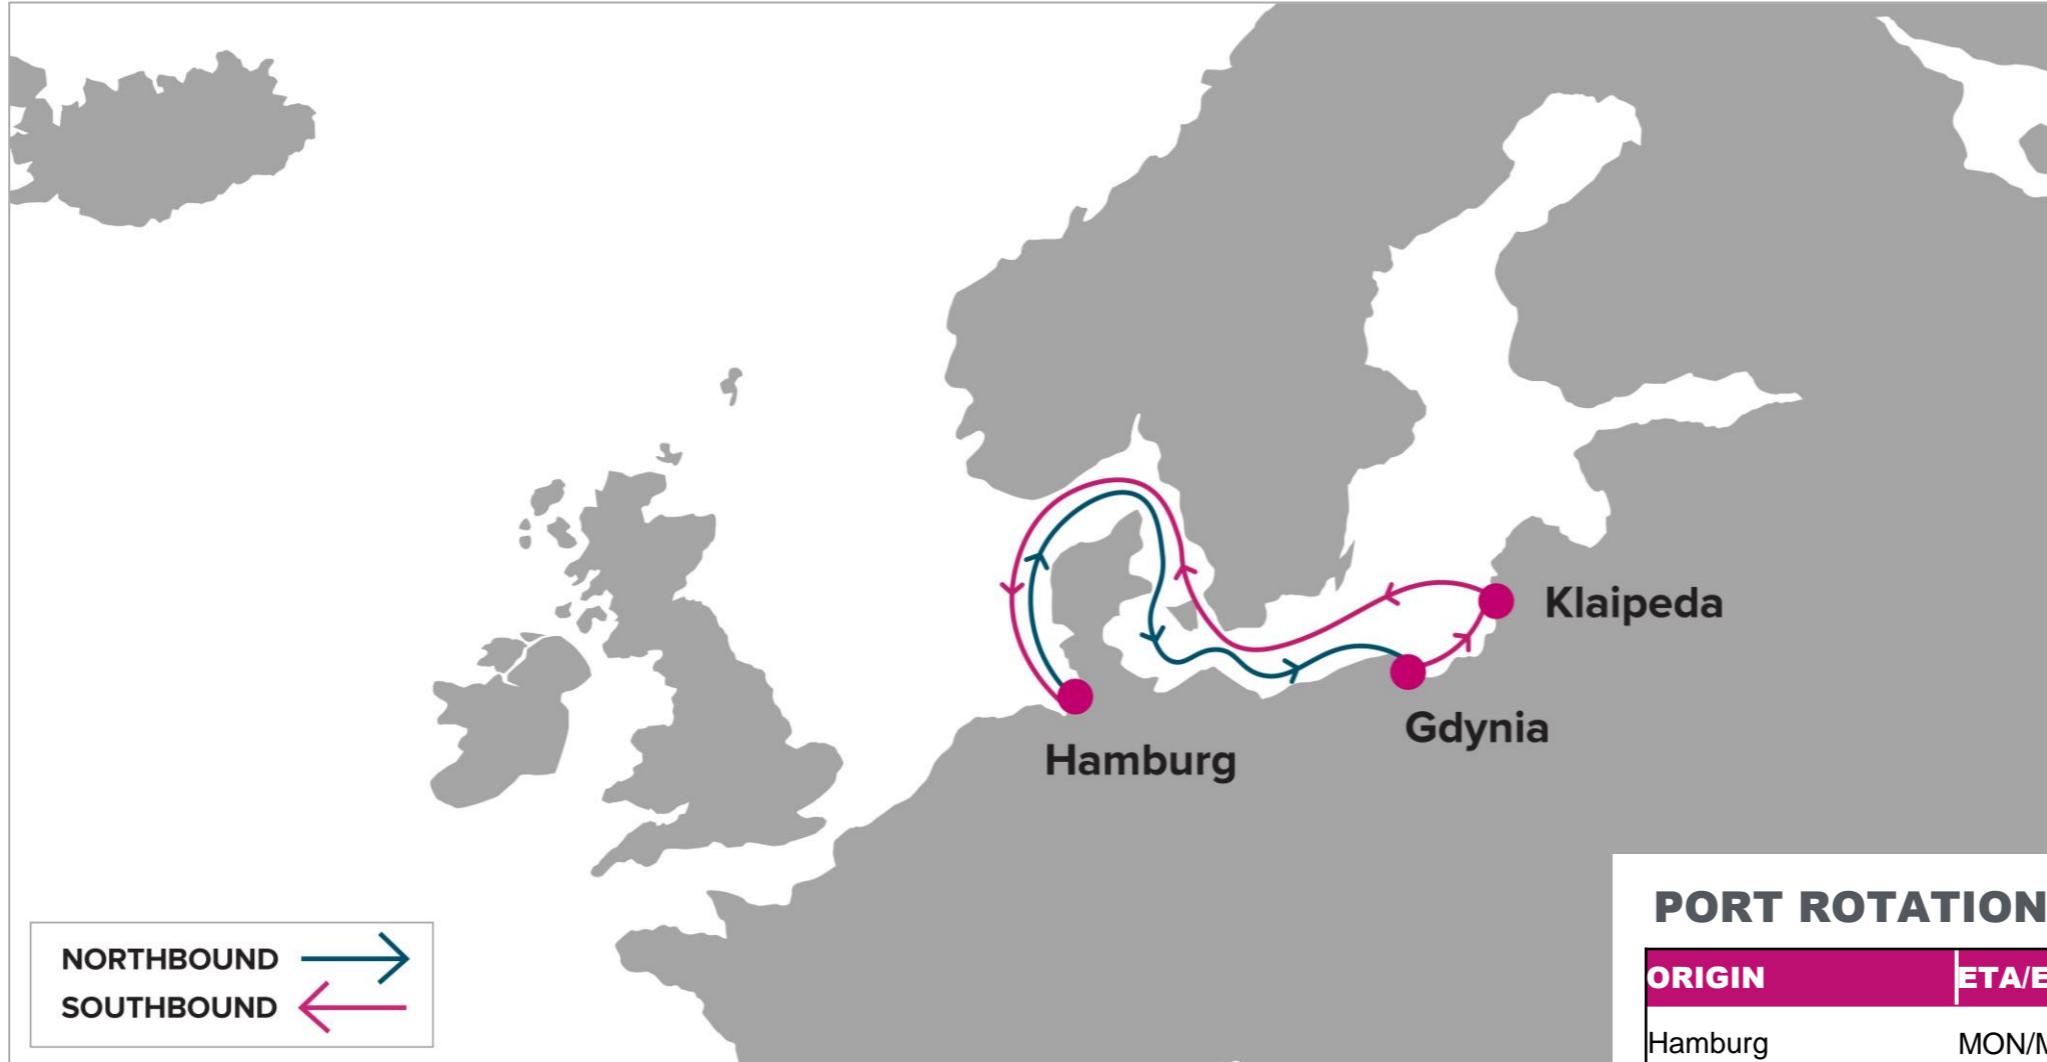

For more information, please click [here](#)

N/B	GDY	KLJ	S/B	HAM
HAM	3	4	GDY	3
HAM	2	3	KLJ	2
HAM	2	3		

PORT ROTATION

(Terminals are tentative and subject to change)

ORIGIN	ETA/ETD	TERMINAL
Hamburg	MON/MON	CTT (HHLA Container Terminal Tollerort)
Hamburg	MON/TUE	CTA (Container Terminal Altenwerder)
Hamburg	TUE/TUE	CTB (HHLA Container Terminal Buchardka)
Gdynia	THU/FRI	Gdynia BCT - Baltic Container Terminal
Klaipeda	FRI/SAT	Klaipedos Konteineriu Terminals
Hamburg	MON/MON	CTT (HHLA Container Terminal Tollerort)
Turnaround days: 7 DAYS		

KEY TRANSIT TABLE - UNLOCODE PORT NAME & COUNTRY NAME

HAM: Hamburg, Germany | **GDY:** Gdynia, Poland | **KLJ:** Klaipeda, Lithuania

NOTE: Transit times and port rotation are tentative as of now and subject to change