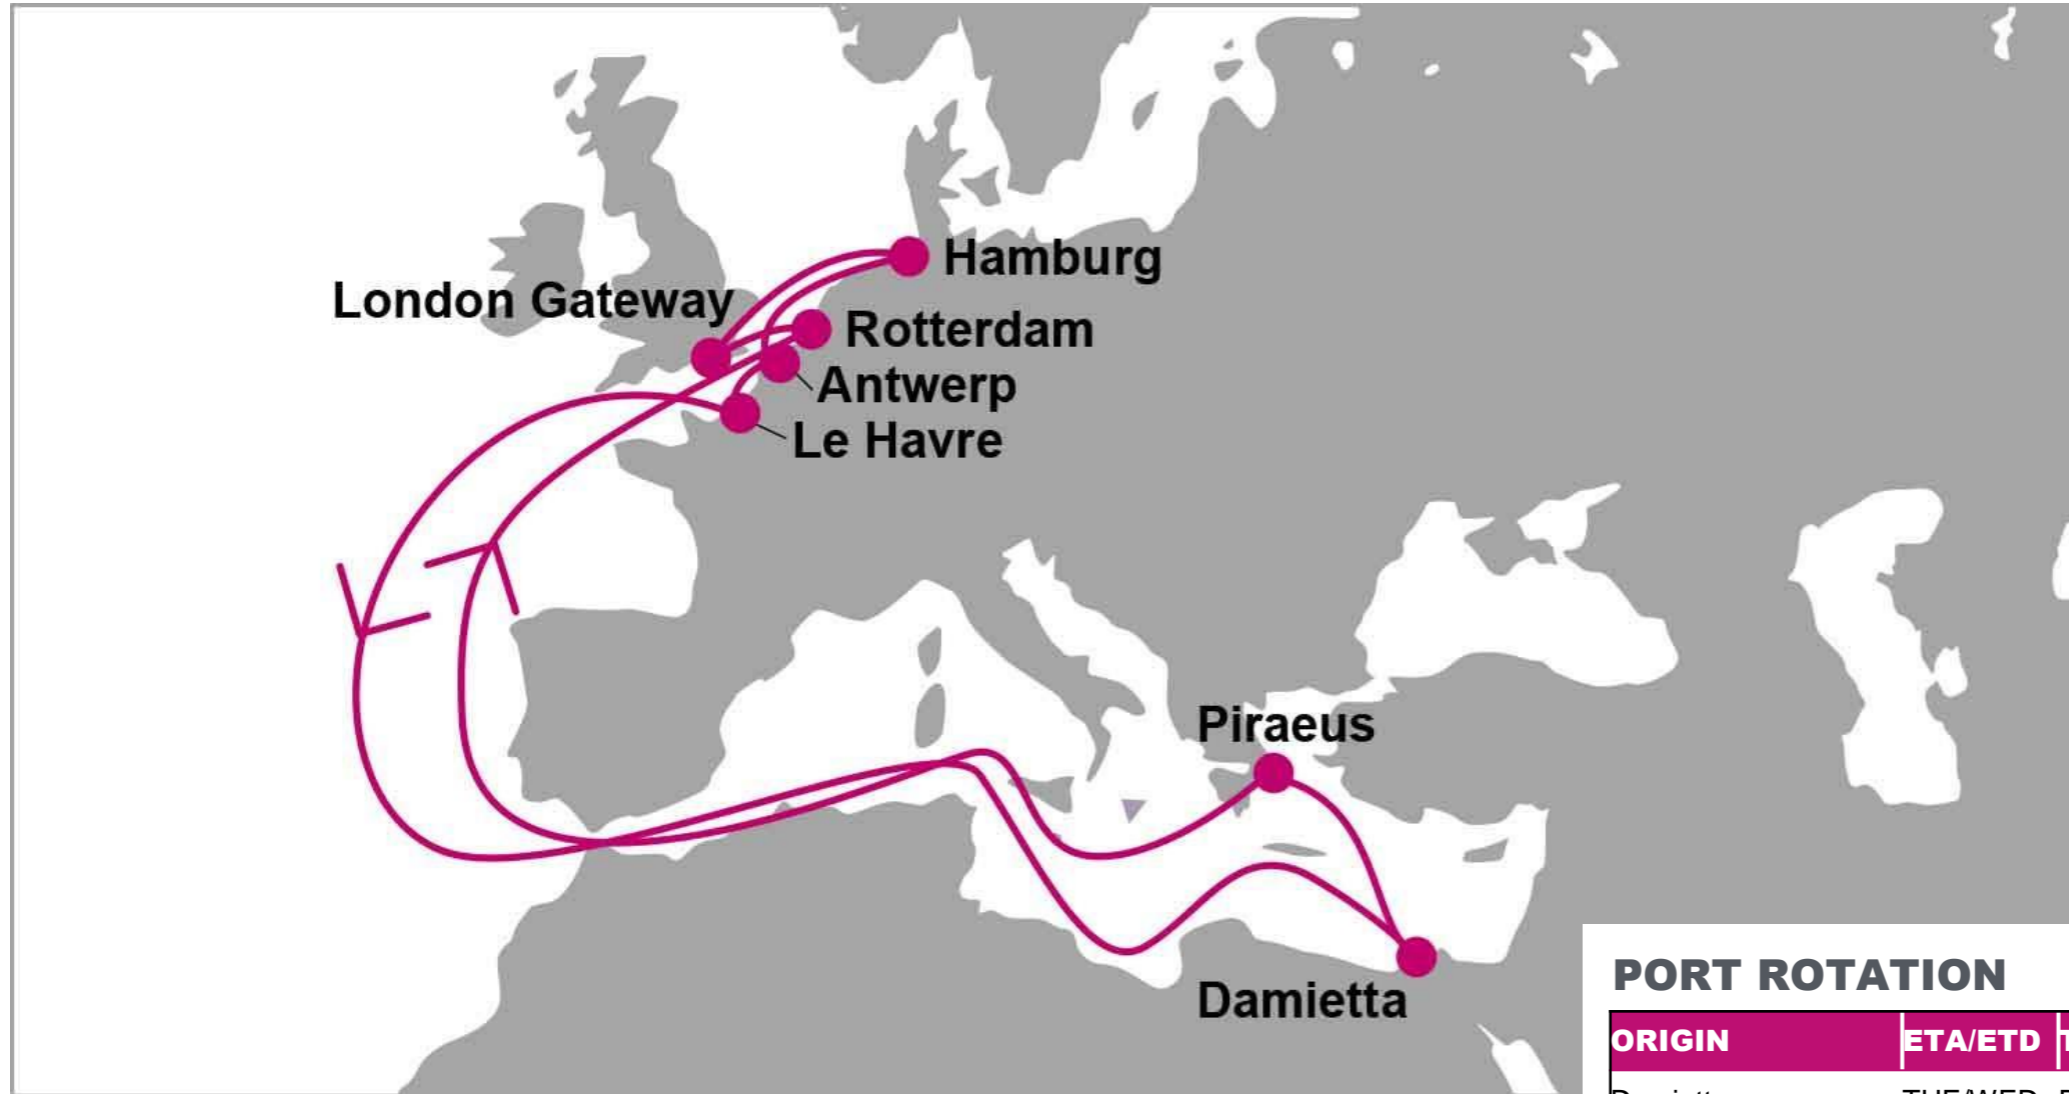

For more information, please click [here](#)

PORT ROTATION

(Terminals are subject to change)

ORIGIN	ETA/ETD	TERMINAL
Damietta	TUE/WED	Damietta Container Terminal
Piraeus	FRI/SAT	Piraeus Container Terminal (PCT)
Rotterdam	SAT/SUN	ECT Delta Terminal
London Gateway	SUN/MON	DP World London Gateway Port
Hamburg	TUE/WED	Container Terminal Tollerort (CTT)
Antwerp	FRI/SAT	PSA Antwerp Gateway
Le Havre	SUN/SUN	North Terminals - Quais de l'Atlantique (CNMP)
Damietta	WED/THU	Damietta Container Terminal

FM/TO	PIR	RTM	LGP	HAM	ANR	LEH	FM/TO	DAM
DAM	2	10	11	13	16	18	RTM	18
PIR		7	8	10	13	15	LGP	17
							HAM	15
							ANR	12
							LEH	11

KEY TRANSIT TABLE - UNLOCODE PORT NAME & COUNTRY NAME

DAM: Damietta, Egypt | **PIR:** Piraeus, Greece | **RTM:** Rotterdam, Netherlands | **LGP:** London Gateway, UK | **HAM:** Hamburg, Germany | **ANR:** Antwerp, Belgium | **LEH:** Le Havre, France |

NOTE: Transit times and port rotation are as of now and subject to change