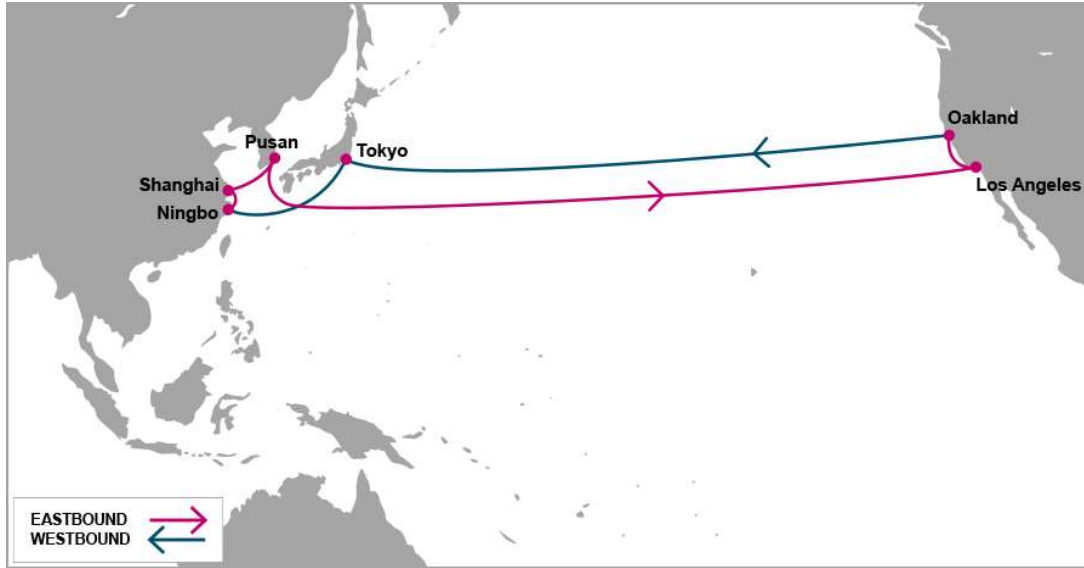

PS6: Pacific South 6

PORT ROTATION

(Terminals are subject to change)

ORIGIN	ETA/ETD	TERMINAL
Ningbo	THU/FRI	Ningbo Beilun Second Container Terminal
Shanghai	SUN/MON	Wai Gao Qiao Phase 2 (SIPG Zhendong Container terminal Branch)
Pusan	WED/THU	Pusan New Port Company
Los Angeles	MON/SAT	Yusen Terminals LLC (YTI)
Oakland	SUN/MON	TraPac Container Terminal
Tokyo	SUN/MON	Ohi No.1-2 Terminal
Ningbo	THU/FRI	Ningbo Beilun Second Container Terminal

Turnaround days: 42

Weekly/Fixed Day Service

KEY TRANSIT TABLE

E/B	LAX	OAK	W/B	TYO	NGB	SHA	PUS
NGB	17	23	LAX	15	19	22	25
SHA	14	20	OAK	13	17	20	23
PUS	11	17					

KEY TRANSIT TABLE - UNLOCODE PORT NAME & COUNTRY NAME

NGB: Ningbo, China | SHA: Shanghai, China | PUS: Pusan, South Korea | TYO: Tokyo, Japan | LAX: Los Angeles, USA | OAK: Oakland, USA

Last update : 10-Oct-2018