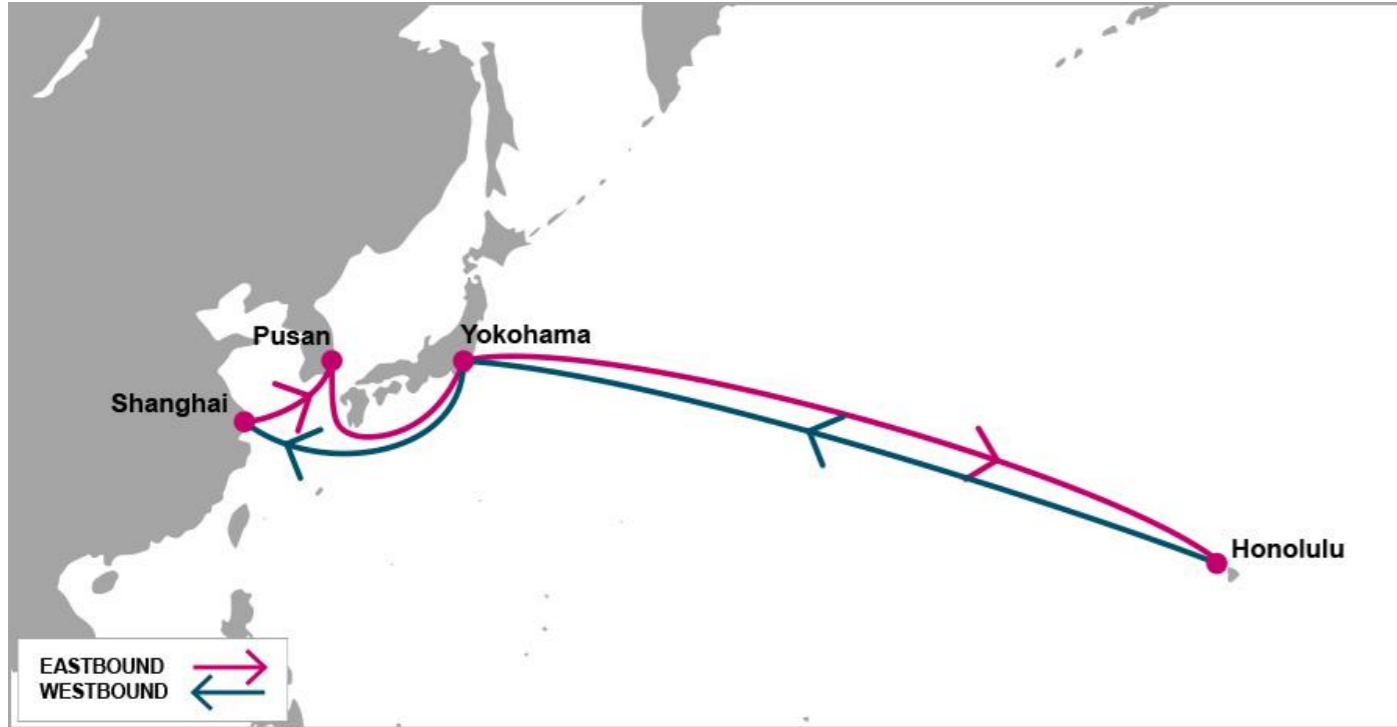

AHX: Asia Hawaii Express

PORT ROTATION

(Terminals are subject to change)

ORIGIN	ETA/ETD	TERMINAL
Shanghai	SAT/SAT	Shanghai Pudong International (WGQ)
Pusan	TUE/TUE	Pusan Newport Company
Yokohama	FRI/SAT	Minami Honmoku MC-3
Honolulu	THU/SUN	Pier 1 Terminal
Yokohama	WED/WED	Minami Honmoku MC-3
Shanghai	SAT/SAT	Shanghai Pudong International (WGQ)
Turnaround days:		35

Weekly/Fixed Day Service

KEY TRANSIT TABLE

E/B	HNL	W/B	YOK	SHA	PUS
SHA	19	HNL	10	13	16
PUS	16				
YOK	12				

KEY TRANSIT TABLE - UNLOCODE PORT NAME & COUNTRY NAME

SHA: Shanghai, China | PUS: Pusan, South Korea | YOK: Yokohama, Japan | HNL: Honolulu, USA