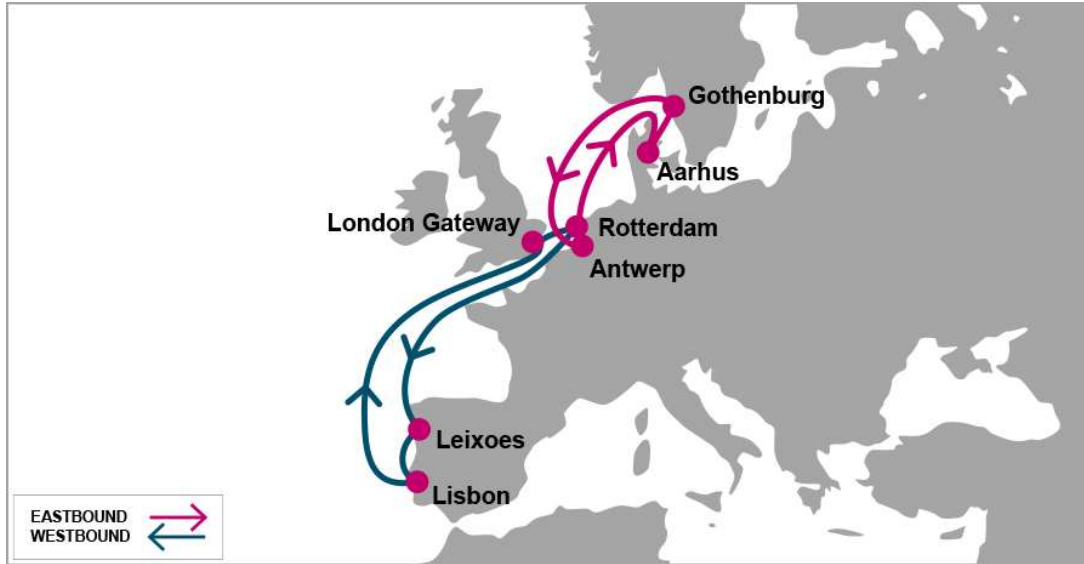

IBESCO: Iberia, Europe, Scandinavia Loop

KEY TRANSIT TABLE

E/B	AAR	GOT	ANR	RTM	W/B	LEI	LIS	LGP	RTM
RTM	3	4	7	8	RTM	4	6	10	11
RTM	2	3	6	7	RTM	3	5	9	10

KEY TRANSIT TABLE - UNLOCODE PORT NAME & COUNTRY NAME

PORT ROTATION

(Terminals are subject to change)

ORIGIN	ETA/ETD	TERMINAL
Rotterdam	SAT/SUN	Ect Delta Tml
Rotterdam	SUN/MON	Rotterdam World Gateway
Aarhus	WED/WED	Apm Terminals - Aarhus A/S
Gothenburg	THU/FRI	Apm Terminals Got
Antwerp	SUN/MON	PSA Q 913 North Sea
Rotterdam	MON/TUE	Ect Delta Tml
Rotterdam	TUE/WED	Rotterdam World Gateway
Leixoes	SAT/SUN	Yilport Leixoes
Lisbon	MON/TUE	Yilport Lisbon Sotagugs
London Gateway	FRI/SAT	London Gateway
Rotterdam	SAT/SUN	Ect Delta Tml
Turnaround days:		21

Weekly/Fixed Day Service

Last update : 21-Mar-2018