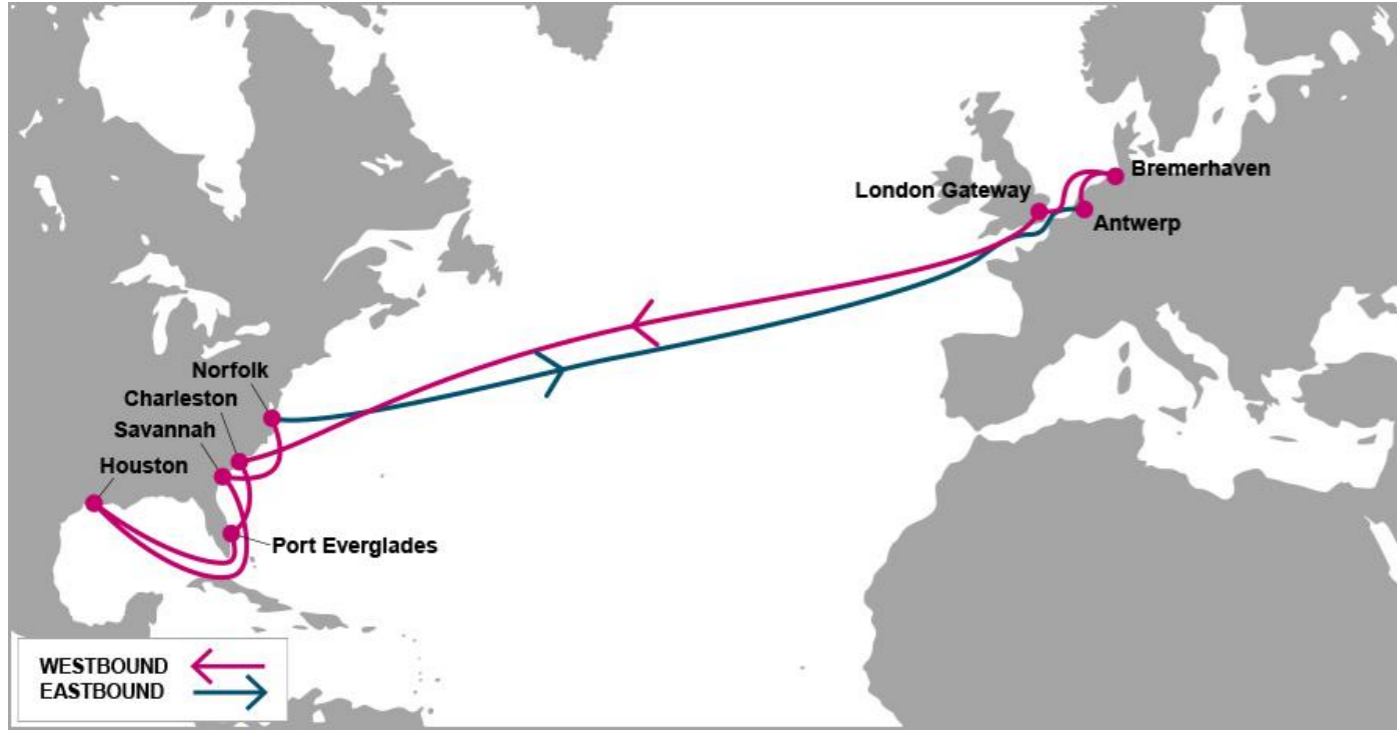

AL3: Atlantic 3

PORT ROTATION

(Terminals are subject to change)

ORIGIN	ETA/ETD	TERMINAL
Antwerp	THU/FRI	PSA Antwerp
Bremerhaven	SUN/MON	EUROGATE Container Terminal Bremerhaven
London Gateway	TUE/TUE	London Gateway Terminal (LGW)
Charleston	THU/THU	North Charleston Terminal
Port Everglades	SAT/SAT	Florida International Terminals (FIT)
Houston	TUE/WED	Port Of Houston Authority (BBC)
Savannah	SAT/SUN	Garden City Terminal
Norfolk	MON/TUE	Norfolk International Terminal (NIT)
Antwerp	THU/FRI	PSA Antwerp
Turnaround days:		35

KEY TRANSIT TABLE - UNLOCODE PORT NAME & COUNTRY NAME

ANR: Antwerp, Belgium | BRV: Bremerhaven, Germany | LGP: London Gateway, UK | CHS: Charleston, USA | PEF: Port Everglades, USA | HOU: Houston, USA | SAV: Savannah, USA | ORF: Norfolk, USA