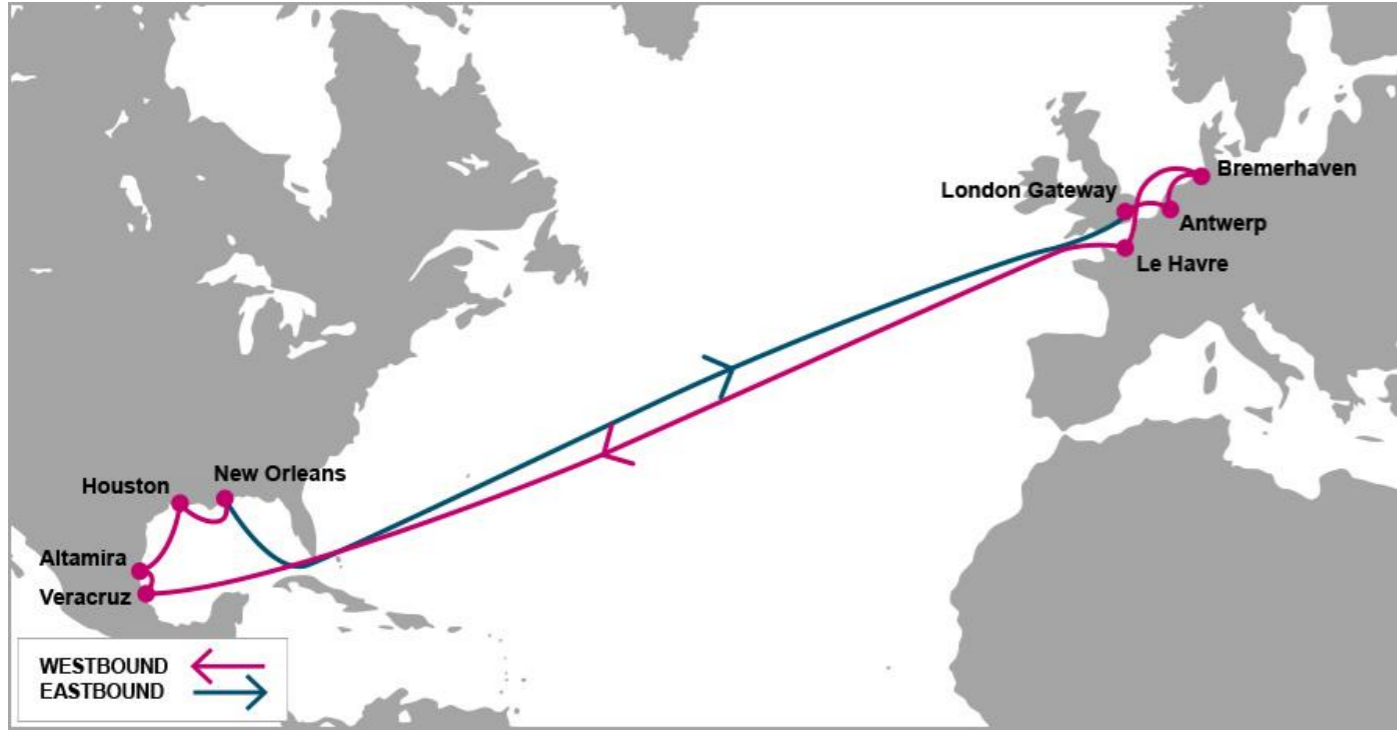

AL4: Atlantic 4

PORT ROTATION

(Terminals are subject to change)

ORIGIN	ETA/ETD	TERMINAL
London Gateway	WED/WED	London Gateway Terminal (LGW)
Antwerp	FRI/SAT	PSA Antwerp
Bremerhaven	SUN/MON	EUROGATE Container Terminal Bremerhaven
Le Havre	TUE/WED	Le Havre North Terminals-Quais de l'Atlantique (CNMP)
Veracruz	MON/TUE	Internacional De Cont De Veracruz
Altamira	WED/THU	Infraestructura Portuaria Mexicana
Houston	SAT/SUN	Port Of Houston Authority (BBC)
New Orleans	MON/TUE	Ports America
London Gateway	WED/WED	London Gateway Terminal (LGW)

Turnaround days: 42

KEY TRANSIT TABLE

W/B	VER	ATM	HOU	MSY	E/B	LGP	ANR	BRV	LEH
LGP	19	21	24	26	VER	22	24	26	28
ANR	16	18	21	23	ATM	20	22	24	26
BRV	14	16	19	21	HOU	17	19	21	23
LEH	12	14	17	19	MSY	15	17	19	21

Weekly/Fixed Day Service

KEY TRANSIT TABLE - UNLOCODE PORT NAME & COUNTRY NAME

LGP: London Gateway, UK | ANR: Antwerp, Belgium | BRV: Bremerhaven, Germany | LEH: Le Havre, France | VER: Veracruz, Mexico | ATM: Altamira, Mexico | HOU: Houston, USA | MSY: New Orleans, USA