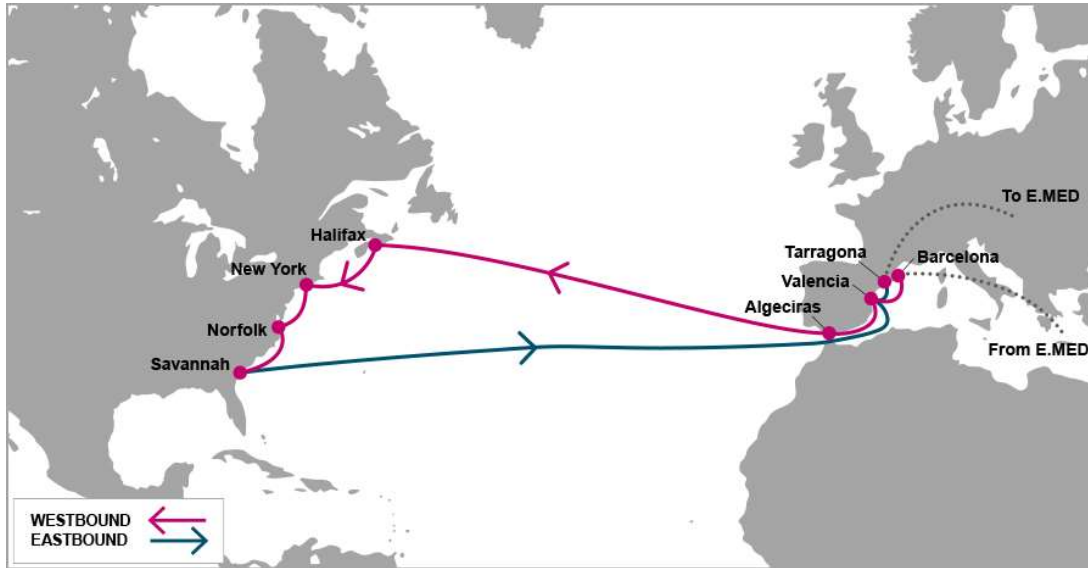

AL7: Atlantic 7

PORT ROTATION

(Terminals are subject to change)

ORIGIN	ETA/ETD	TERMINAL
Barcelona	FRI/SAT	APM Terminals Barcelona
Valencia	SUN/MON	APM Terminals Valencia
Algeciras	TUE/TUE	Total Terminal International Algeciras
Halifax	WED/WED	Halterm - Halifax
New York	FRI/SAT	Maher Terminals
Norfolk	SUN/SUN	Norfolk International Terminal (NIT)
Savannah	TUE/WED	Garden City Terminal
Valencia	MON/TUE	APM Terminals Valencia
Tarragona	TUE/WED	DPW Tarragona
Barcelona	FRI/SAT	APM Terminals Barcelona
Turnaround days:		49

Weekly/Fixed Day Service

KEY TRANSIT TABLE

W/B	HFX	NYC	ORF	SAV	E/B	VLC	TRG
BCN	11	13	15	17	HFX	19	20
VLC	9	11	13	15	NYC	16	17
ALG	8	10	12	14	ORF	15	16
					SAV	12	13

Disclaimer: * Service changes in relation to US trade lanes are still subject to final FMC review.

KEY TRANSIT TABLE - UNLOCODE PORT NAME & COUNTRY NAME

BCN: Barcelona, Spain | VLC: Valencia, Spain | ALG: Algeciras, Spain | HFX: Halifax, Canada | NYC: New York, USA | ORF: Norfolk, USA | SAV: Savannah, USA | TRG: Tarragona, Spain