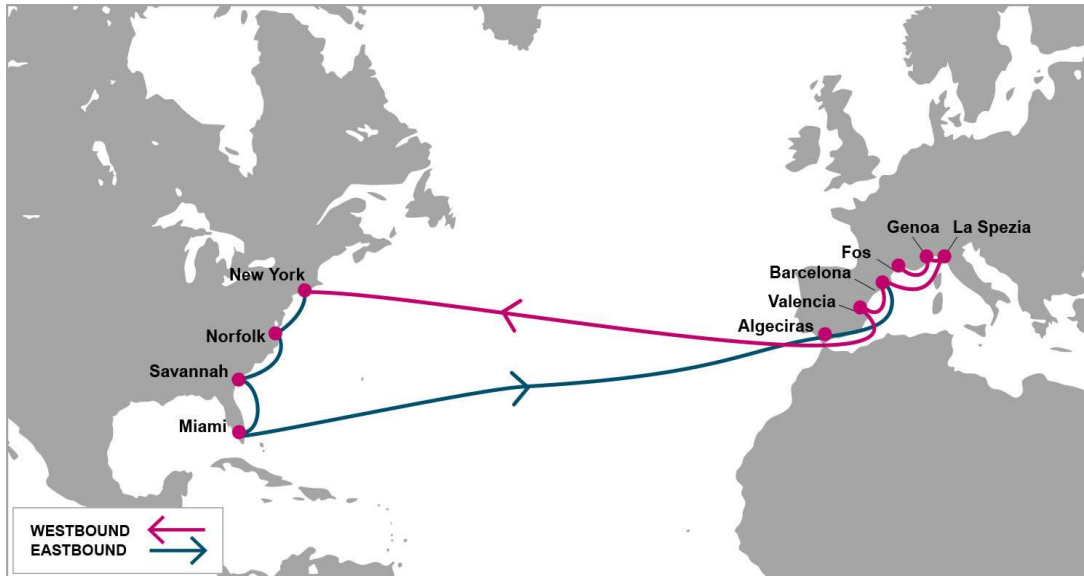

AL6: Atlantic 6

KEY TRANSIT TABLE

W/B	NYC	ORF	SAV	MIA	E/B	ALG	FOS	GOA	SPE	BCN	VLC
FOS	18	21	24	26	NYC	18	21	22	25	28	29
GOA	16	19	22	24	ORF	16	19	20	23	26	27
SPE	14	17	20	22	SAV	13	16	17	20	23	24
BCN	11	14	17	19	MIA	11	14	15	18	21	22
VLC	10	13	16	18							

KEY TRANSIT TABLE - UNLOCODE PORT NAME & COUNTRY NAME

PORT ROTATION

(Terminals are subject to change)

ORIGIN	ETA/ETD	TERMINAL
Fos	TUE/WED	Eurofos
Genoa	WED/FRI	Voltri Terminal Europe
La Spezia	SAT/SUN	La Spezia Container Terminal
Barcelona	TUE/WED	APM Terminals Barcelona
Valencia	WED/THU	Noatum Container Terminal Valencia
New York	SUN/TUE	Maher Terminals
Norfolk	WED/THU	Norfolk International Terminal (NIT)
Savannah	SAT/SUN	Garden City Terminal
Miami	MON/TUE	Port of Miami
Algeciras	SAT/SAT	Total Terminal International Algeciras
Fos	TUE/WED	Eurofos

Turnaround days: 42

Weekly/Fixed Day Service

Last update : 05-Dec-2018