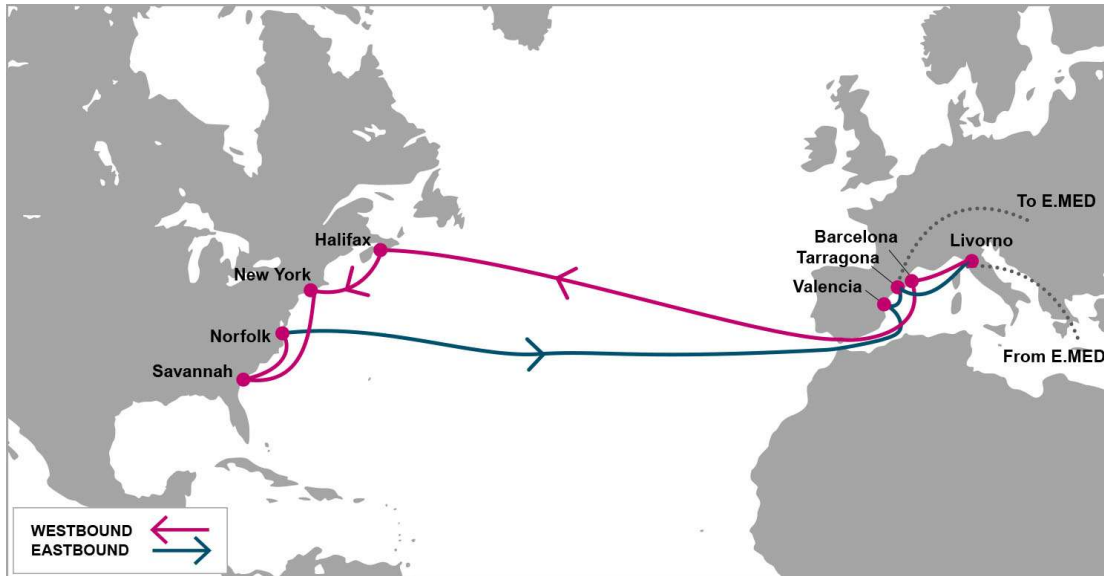

AL7: Atlantic 7

PORT ROTATION

(Terminals are subject to change)

ORIGIN	ETA/ETD	TERMINAL
Livorno	FRI/SAT	TDT Terminal Darsena Toscana SRL
Barcelona	MON/TUE	APM Terminals Barcelona
Halifax	FRI/FRI	Halterm - Halifax
New York	SUN/MON	Maher Terminals
Savannah	WED/THU	Garden City Terminal
Norfolk	SAT/SAT	Norfolk International Terminal (NIT)
Valencia	SAT/SUN	TCV Stevedoring Company SA
Tarragona	MON/TUE	DPW Tarragona
Livorno	FRI/SAT	TDT Terminal Darsena Toscana SRL

Turnaround days: **56**

Weekly/Fixed Day Service

KEY TRANSIT TABLE

W/B	HFX	NYC	SAV	ORF	E/B	VLC	TRG	LIV
LIV	13	15	18	21	HFX	22	24	42
BCN	10	12	15	18	NYC	19	21	39
					SAV	16	18	36
					ORF	14	16	34

KEY TRANSIT TABLE - UNLOCODE PORT NAME & COUNTRY NAME

Last update : 25-Mar-2019