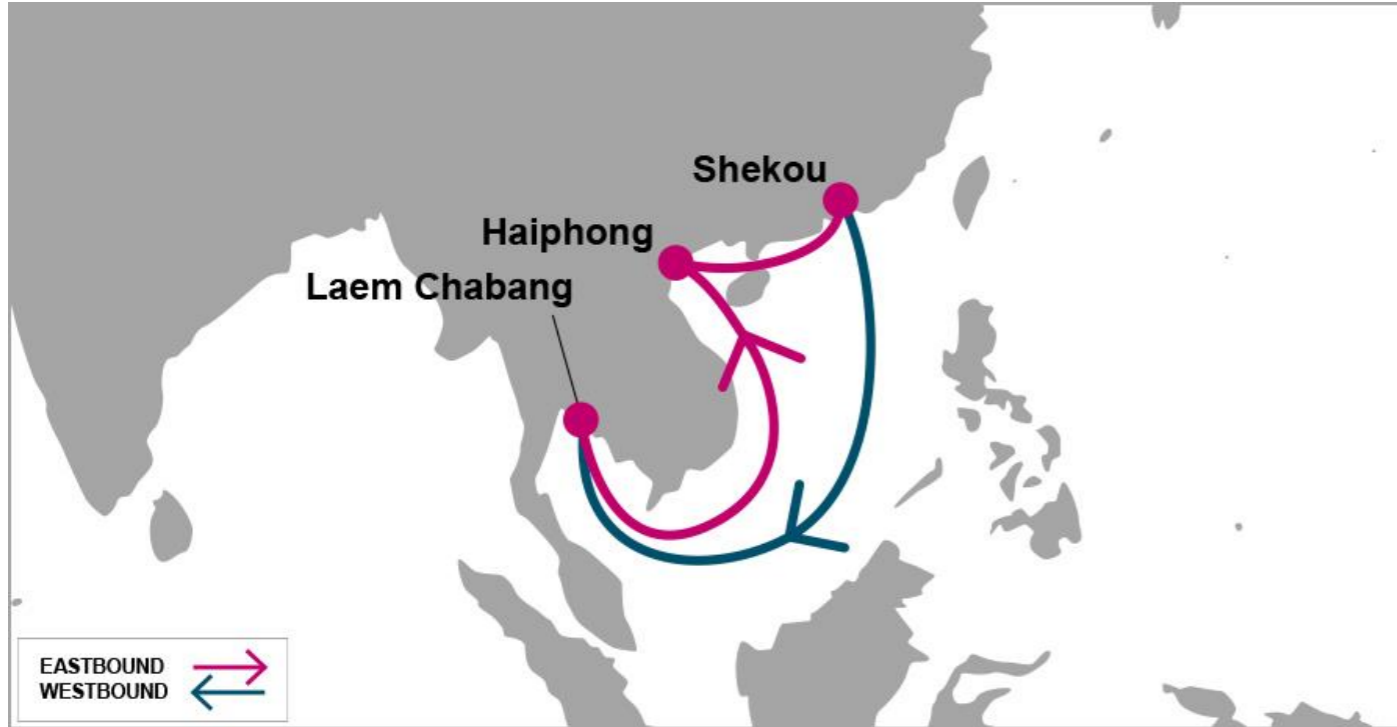

TVH: Thailand Vietnam Haiphong

PORT ROTATION

(Terminals are subject to change)

ORIGIN	ETA/ETD	TERMINAL
Laem Chabang	WED/WED	Eastern Sea Laem Chabang Terminal
Haiphong	SUN/MON	*Nam Hai Dinh Vu
Shekou	WED/THU	Shekou Container Terminal
Laem Chabang	WED/WED	Eastern Sea Laem Chabang Terminal
Turnaround days:	14	

Weekly/Fixed Day Service

*Partner's vessel may call different terminals.

KEY TRANSIT TABLE

E/B	HPH	SHK	W/B	SHK	LCH
LCH	4	7	HPH	2	9
			SHK		6

KEY TRANSIT TABLE - UNLOCODE PORT NAME & COUNTRY NAME

LCH: Laem Chabang, Thailand | HPH: Haiphong, Vietnam | SHK: Shekou, China