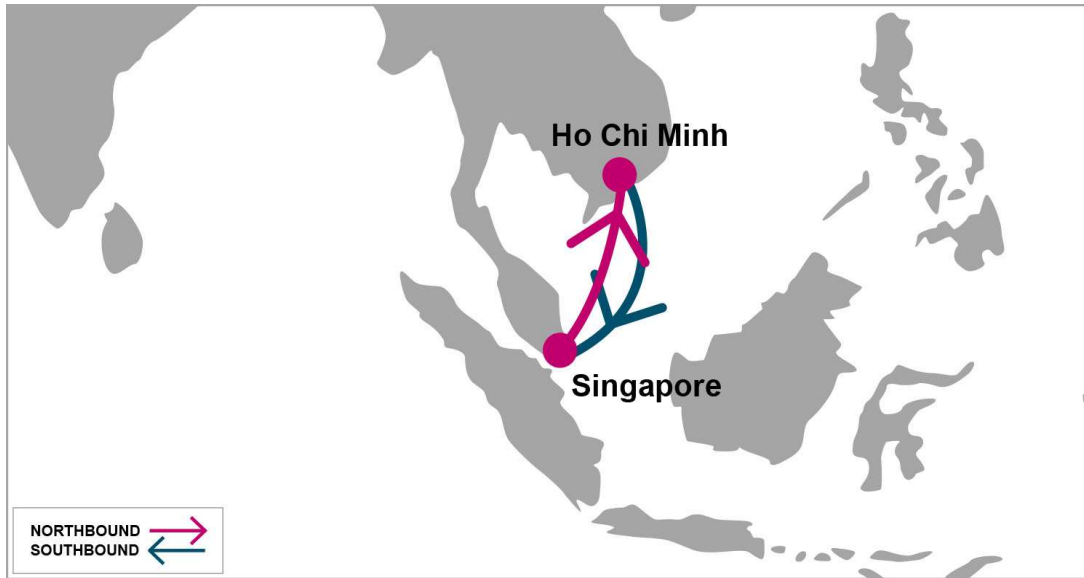

VSS: Vietnam Straits Service

KEY TRANSIT TABLE

N/B	SGN	SGN	S/B	SIN
SIN	1	1	SGN	2
			SGN	1

KEY TRANSIT TABLE - UNLOCODE PORT NAME & COUNTRY NAME

SIN: Singapore, Singapore | SGN: Ho Chi Minh, Vietnam

PORT ROTATION

(Terminals are subject to change)

ORIGIN	ETA/ETD	TERMINAL
Singapore	WED/THU	PSA Singapore
Ho Chi Minh	SAT/SUN	VICT
Ho Chi Minh	SUN/MON	Cat Lai Terminal
Singapore	WED/THU	PSA Singapore

Turnaround days: 7