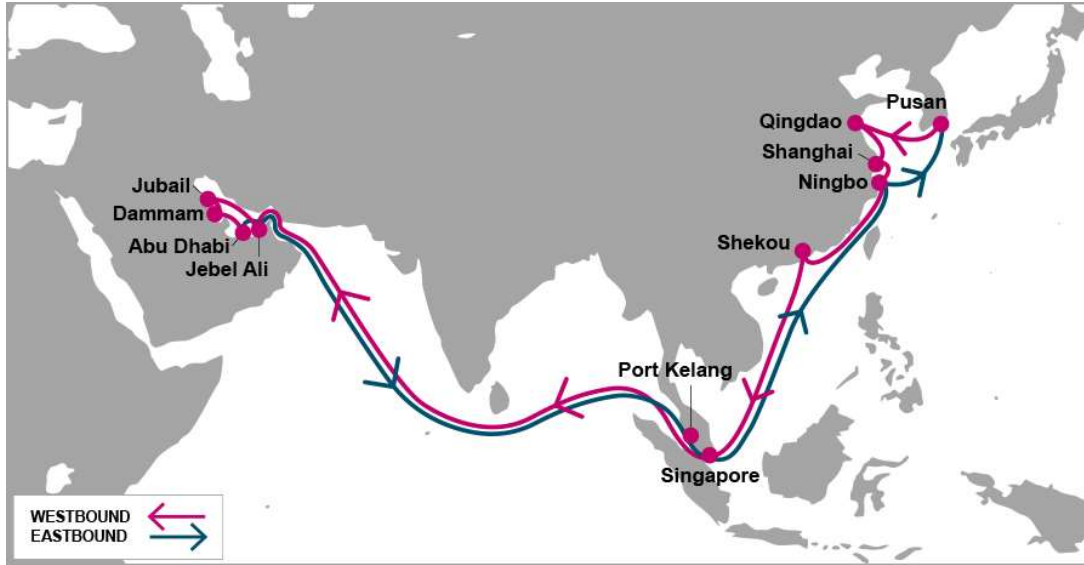

## AGX: Asia Gulf Express

### KEY TRANSIT TABLE - UNLOCODE PORT NAME & COUNTRY NAME

PUS: Pusan, South Korea | TAO: Qingdao, China | SHA: Shanghai, China | NGB: Ningbo, China | SHK: Shekou, China | SIN: Singapore, Singapore | PKG: Port Kelang, Malaysia | Jubail, Saudi Arabia | JUB: Jubail, Saudi Arabia | DMM: Dammam, Saudi Arabia | AUH: Abu Dhabi, UAE | JEA: Jebel Ali, UAE

### PORT ROTATION

(Terminals are subject to change)

ORIGIN	ETA/ETD	TERMINAL
Pusan	TUE/WED	Pusan New Port Company
Qingdao	THU/FRI	QQCT
Shanghai	SAT/SUN	YS#4 (SIPG Shangdong Container Terminal Branch)
Ningbo	TUE/WED	Ningbo Beilun Second Container Terminal
Shekou	THU/SAT	MCT
Singapore	TUE/WED	PSA Singapore
Jebel Ali	THU/FRI	Jebel Ali Terminal
Jubail	SAT/SUN	Gulftainer
Dammam	SUN/TUE	Dammam IPS
Abu Dhabi	WED/WED	Abu Dhabi Terminals (ADT)
Jebel Ali	WED/THU	Jebel Ali Terminal
Port Kelang	SAT/SUN	Westport
Singapore	SUN/MON	PSA Singapore
Ningbo	SUN/MON	Zhoushan Yongzhou Container Terminal
Pusan	TUE/WED	Pusan New Port Company