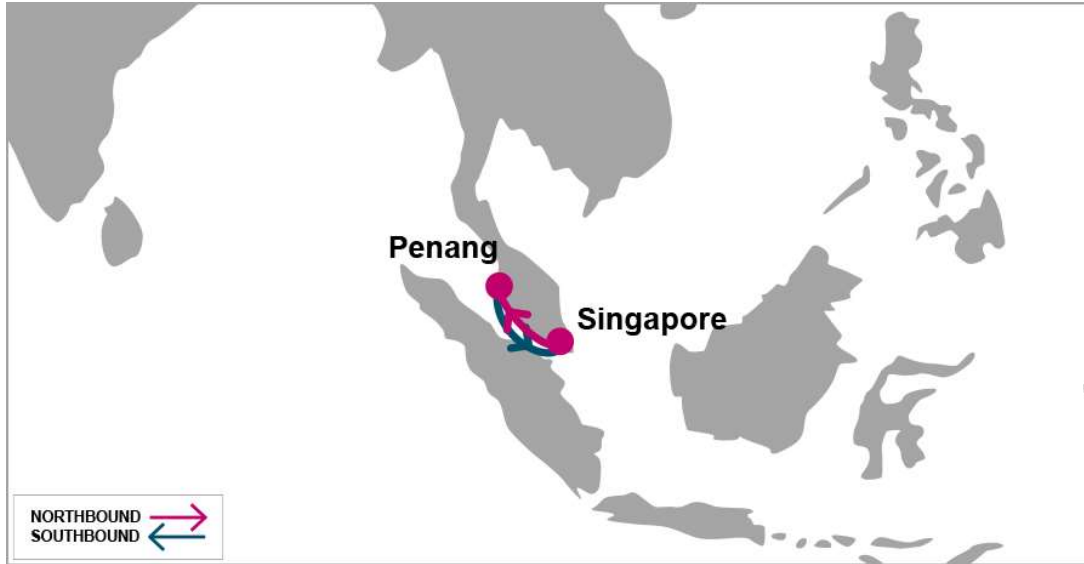

PFS1: Penang Service 1

KEY TRANSIT TABLE

N/B	PEN	S/B	SIN
SIN	3	PEN	2

KEY TRANSIT TABLE - UNLOCODE PORT NAME & COUNTRY NAME

PORT ROTATION

(Terminals are subject to change)

ORIGIN	ETA/ETD	TERMINAL
Singapore	TUE/WED	PSA Singapore
Penang	SAT/SUN	North Butterworth Container Terminal
Singapore	TUE/WED	PSA Singapore

Turnaround days: 7

Weekly/Fixed Day Service

Last update : 25-Mar-2019