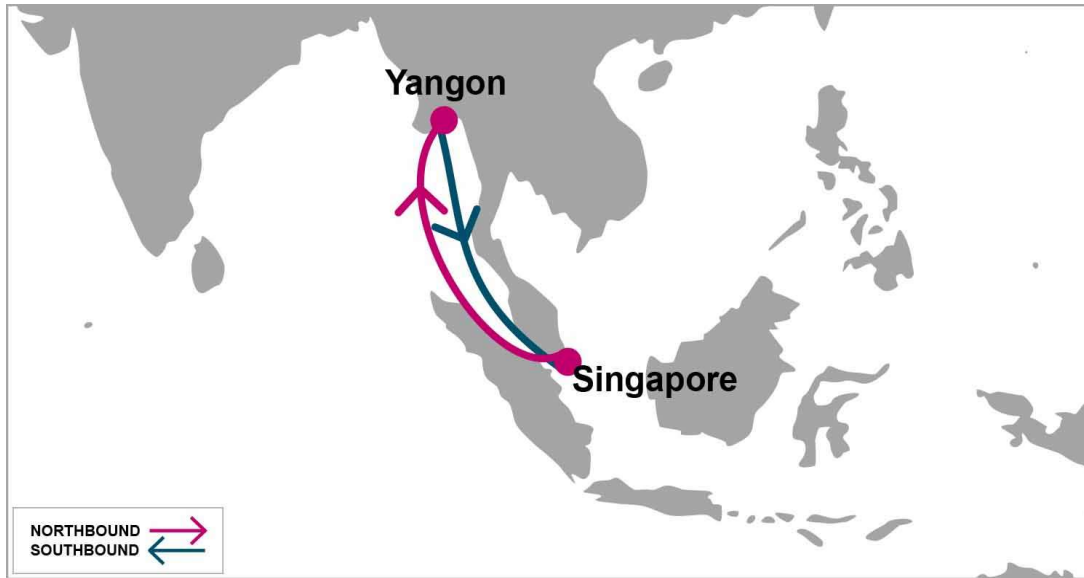

YG3: Yangon Express 3

KEY TRANSIT TABLE

N/B	RGN ¹	RGN ²	S/B	SIN
SIN	3	6	RGN ¹	7
			RGN ²	6

KEY TRANSIT TABLE - UNLOCODE PORT NAME & COUNTRY NAME

SIN: Singapore, Singapore | RGN: Yangon, Myanmar

PORT ROTATION

(Terminals are subject to change)

ORIGIN	ETA/ETD	TERMINAL
Singapore	SUN/MON	PSA Singapore
Yangon ¹	THU/SUN	MIP
Yangon ²	SUN/MON	MITT
Singapore	SUN/MON	PSA Singapore

Weekly/Fixed Day Service

Last update : 05-Jun-2019