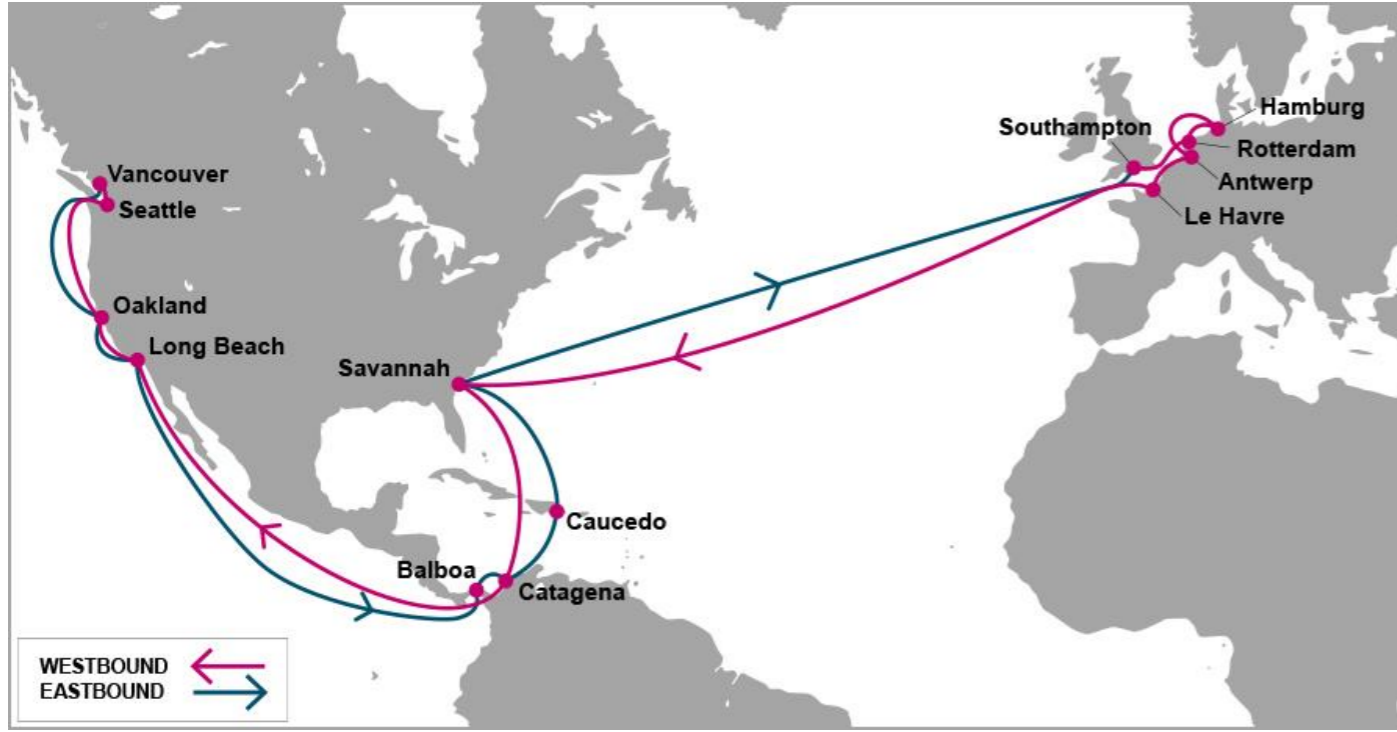

AL5: Atlantic 5

PORT ROTATION

ORIGIN	ETA/ETD	TERMINAL
Southampton	WED/WED	DP World Southampton Container Terminal
Rotterdam	THU/FRI	TBD
Hamburg	SAT/SUN	HHLA Container Terminal Altenwerder
Antwerp	TUE/TUE	Q 869 Europe
Le Havre	WED/THU	Le Havre North Terminals-Quais de l'Atlantique
Savannah	THU/FRI	Garden City Terminal
Cartagena	TUE/WED	CONTECAR
Long Beach	FRI/FRI	TBD
Oakland	SUN/MON	Oakland International container Terminal
Seattle	WED/THU	TBD
Vancouver	THU/FRI	Fraser Surrey Docks
Oakland	SUN/MON	Oakland International container Terminal
Long Beach	TUE/TUE	TBD
Balboa	WED/WED	Panama Ports Company
Cartagena	FRI/SAT	CONTECAR
Caucedo	MON/MON	DPW Caucedo Terminal
Savannah	FRI/SAT	Garden City Terminal
Southampton	WED/WED	DP World Southampton Container Terminal
Turnaround days:	70	

KEY TRANSIT TABLE

W/B	SAV	CTG	LGB	OAK	PNW	VAN	E/B	BLB	CTG	CAU	SAV	SOU	RTM	HAM	ANR	LEH
SOU	15	20	30	32	35	36	SEA	13	15	18	22	34	35	37	40	41
RTM	13	18	28	30	33	34	VAN	12	14	17	21	33	34	36	39	40
HAM	11	16	26	28	31	32	OAK	9	11	14	18	30	31	33	36	37
ANR	9	14	24	26	29	30	LGB	8	10	13	17	29	30	32	35	36
LEH	7	12	22	24	27	28	BLB		2	5	9	21	22	24	27	28
							CTG			2	6	18	19	21	24	25
							CAU				4	16	17	19	22	23
							SAV					11	12	14	17	18

KEY TRANSIT TABLE - UNLOCODE PORT NAME & COUNTRY NAME

SOU: Southampton, UK | RTM: Rotterdam, Netherland | HAM: Hamburg, Germany | ANR: Antwerp, Belgium | LEH: Le Havre, France | Sea: Seattle, USA | VAN: Vancouver, Canada | OAK: Oakland, USA | LAX: Los Angeles, USA | BLB: Balboa, Panama | CTG: Cartagena, Colombia | CAU: Caucedo, Dominican Republic | SAV: Savannah, USA |