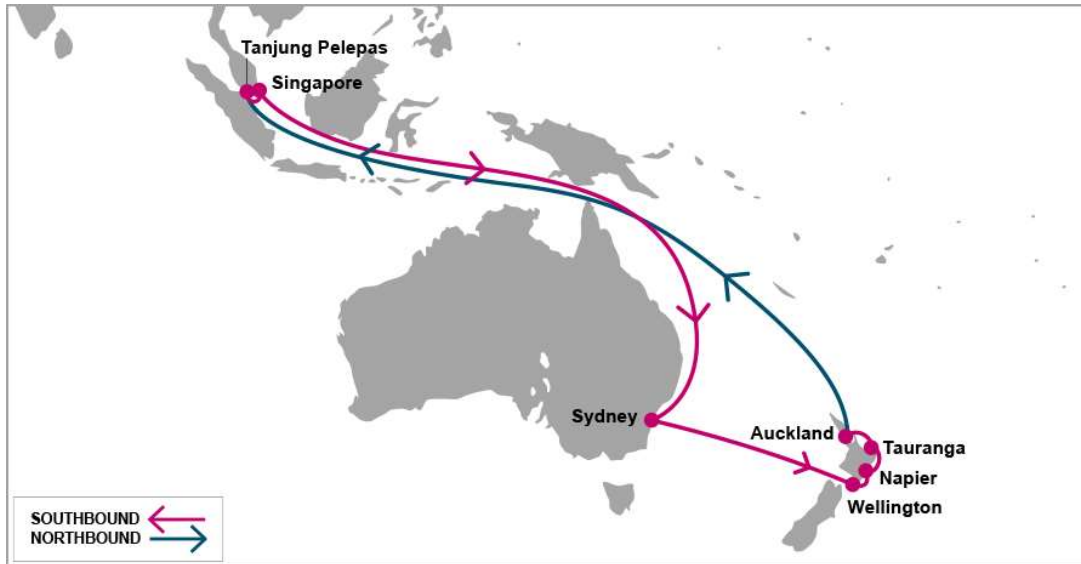

NZ2: New Zealand Feeder 2

PORT ROTATION

(Terminals are subject to change)

ORIGIN	ETA/ETD	TERMINAL
Tanjung Pelepas	SUN/MON	Tanjung Pelepas Port
Singapore	MON/TUE	PSA Singapore
Sydney	TUE/WED	DP World Sydney
Wellington	MON/TUE	Centreport Ltd
Napier	FRI/FRI	Port Of Napier
Tauranga	SUT/SUN	Port of Tauranga Ltd
Auckland	SUN/MON	Port of Auckland (Axies Int'l)
Tanjung Pelepas	SUN/MON	Tanjung Pelepas Port
Turnaround days:	42	

Weekly/Fixed Day Service

KEY TRANSIT TABLE

S/B	SIN	SYD	WLG	NPE	AKL	N/B	WLG	NPE	AKL	TPP	SIN
TPP	1	15	21	25	27	SYD	5	9	11	25	26
SIN		14	20	24	26	WLG		3	5	19	20
						NPE			2	16	18
						AKL				13	15

KEY TRANSIT TABLE - UNLOCODE PORT NAME & COUNTRY NAME

TPP: Tanjung Pelepas, Malaysia | SIN: Singapore, Singapore | SYD: Sydney, Australia | WLG: Wellington, New Zealand | NPE: Napier, New Zealand | AKL: Auckland, New Zealand

Last update : 09-Mar-2018