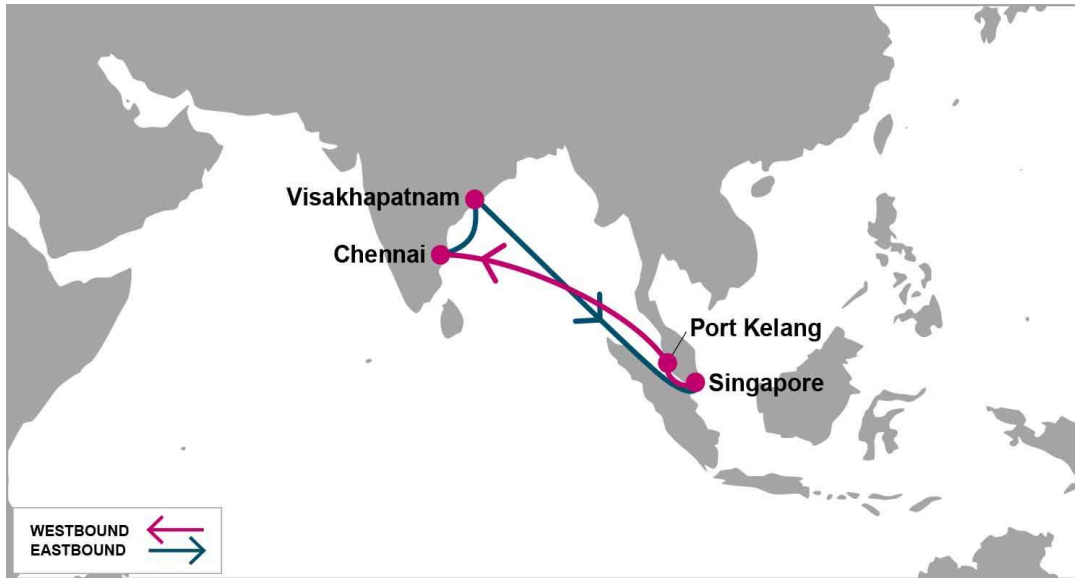

SVX: Straits Visakhapatnam Express

KEY TRANSIT TABLE

W/B	PKG	PKG	MAA	VTZ	E/B	VTZ	SIN	PKG ¹	PKG ²
SIN	1	2	6	8	MAA	1	6	8	9
PKG ¹		1	4	6	VTZ		3	5	6
PKG ²			4	6					

KEY TRANSIT TABLE - UNLOCODE PORT NAME & COUNTRY NAME

SIN: Singapore, Singapore | PKG: Port Kelang, Malaysia | MAA: Chennai, India | VTZ: Visakhapatnam

PORT ROTATION

(Terminals are subject to change)

ORIGIN	ETA/ETD	TERMINAL
Singapore	WED/THU	PSA Singapore
Port Kelang ¹	FRI/SAT	West Port
Port Kelang ²	SAT/SAT	North Port
Chennai	WED/THU	Chennai International Terminal Pvt Ltd
Visakhapatnam	FRI/SUN	Visakha Container Terminal Pvt Ltd
Singapore	WED/THU	PSA Singapore