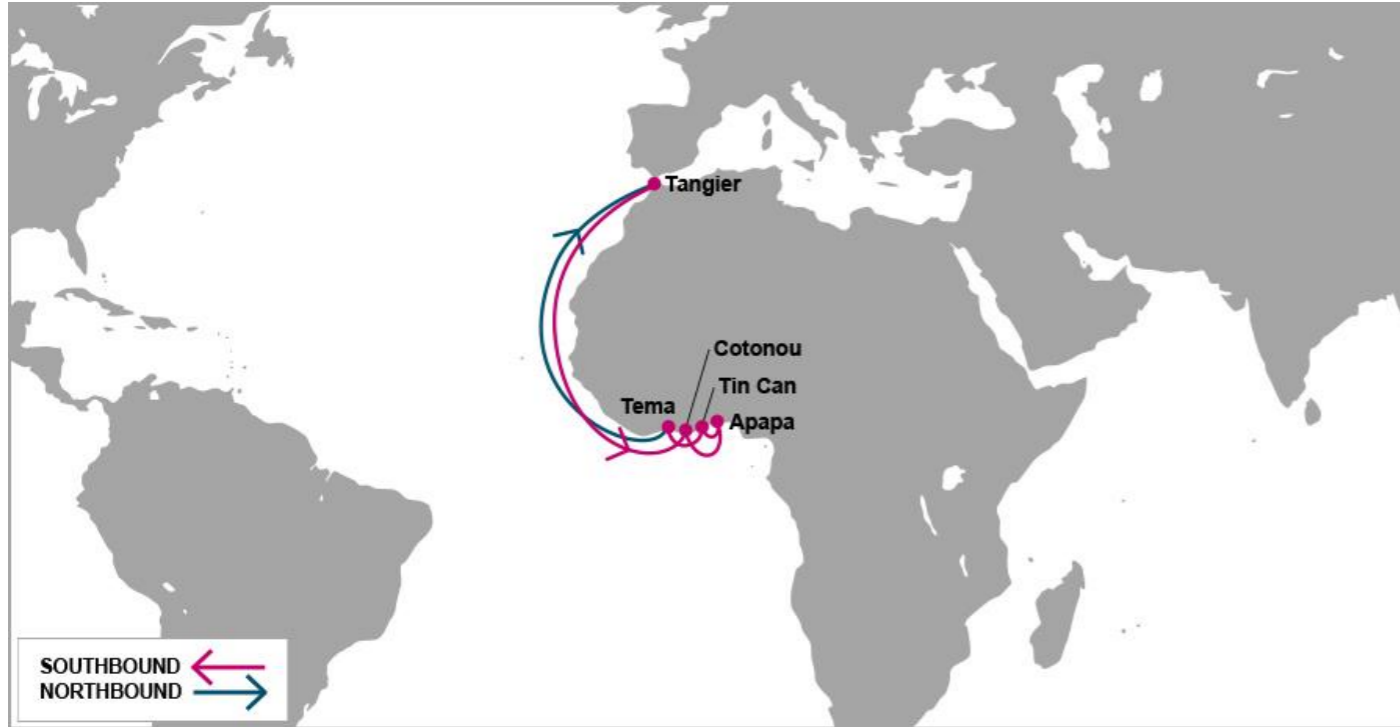

ARB: Africa Rainbow Bridge

PORT ROTATION

ORIGIN	ETA/ETD	TERMINAL
Tangier	FRI/SAT	EUROGATE TERMINAL TANGIER
Cotonou	MON/WED	BENIN TERMINAL
Apapa	WED/FRI	APAPA CONTAINER TERMINAL
Tin Can	FRI/SUN	TINCAN ISLAND PORT
Tema	MON/TUE	MERIDIAN PORT SERVICES LIMITED
Tangier	FRI/SAT	EUROGATE TERMINAL TANGIER
Turnaround days:	28	

Weekly/Fixed Day Service

KEY TRANSIT TABLE

S/B	COO	APP	TIP	TEM	N/B	APP	TIP	TEM	TNG
TNG	9	11	13	16	COO	1	2	5	16
					APP		1	3	14
					TIP			1	12
					TEM				10

KEY TRANSIT TABLE - UNLOCODE PORT NAME & COUNTRY NAME

TNG: Tangier, Morocco | COO: Cotonou, Benin | APP: Apapa, Nigeria | TIP: Tin Can, Nigeria | TEM: Tema, Ghana

EFFECTIVE VESSEL:

TBD

Last update : 14-Feb-2018