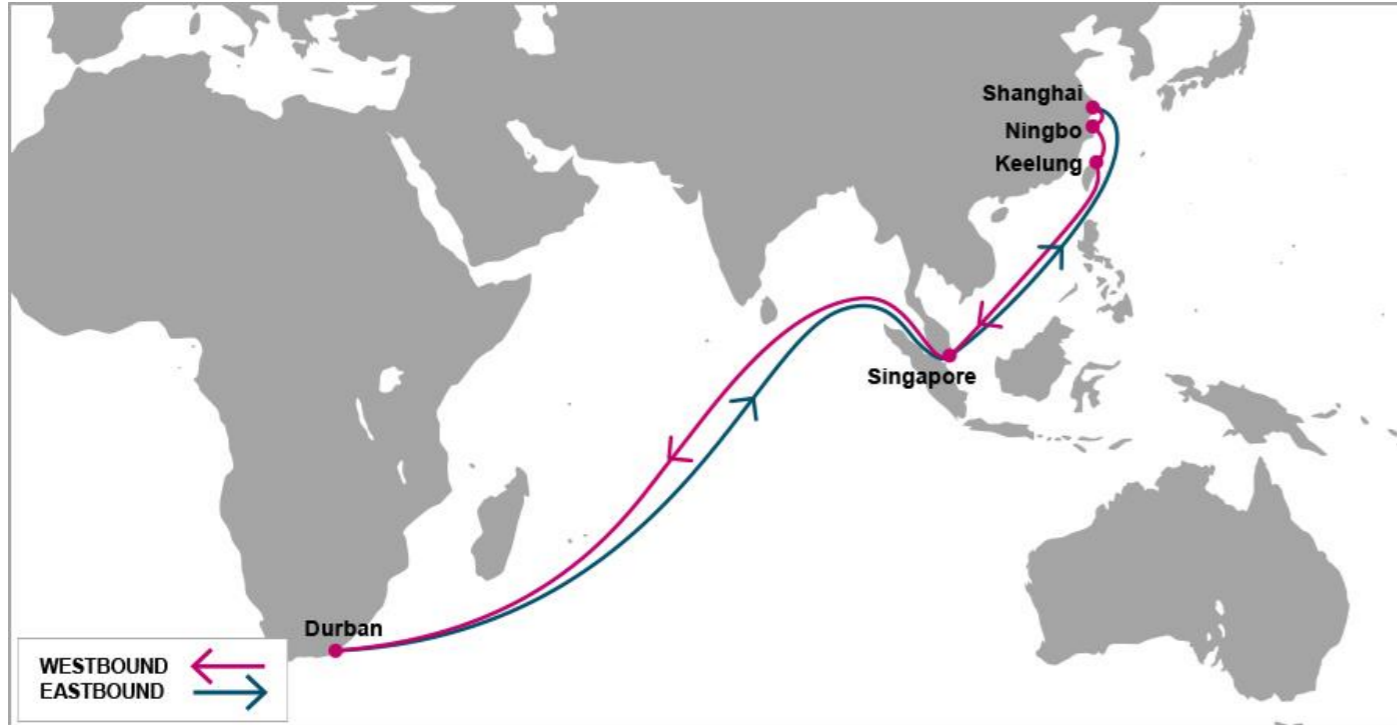

## SAC: South Africa Service (Central)

## KEY TRANSIT TABLE

W/B	DUR	E/B	SIN	SHA	NGB	KEL
	SHA	DUR	14	20	22	24
	NGB					23
	KEL					20
	SIN					12

### KEY TRANSIT TABLE - UNLOCODE PORT NAME & COUNTRY NAME

SHA: Shanghai, China | NGB: Ningbo, China | KEL: Keelung, Taiwan | SIN: Singapore, Singapore | DUR: Durban, South Africa

## PORT ROTATION

(Terminals are subject to change)

ORIGIN	ETA/ETD	TERMINAL
Shanghai	WED/THU	Shanghai Guandong (III), Yangshan
Ningbo	FRI/FRI	Ningbo Yuandong Terminals Limited
Keelung	SUN/MON	ULIC
Singapore	MON/TUE	PSA Singapore
Durban	SUN/THU	New Pier 1 Terminal
Singapore	THU/THU	PSA Singapore
Shanghai	WED/THU	Shanghai Guandong (III), Yangshan
<b>Turnaround days:</b>		<b>49</b>