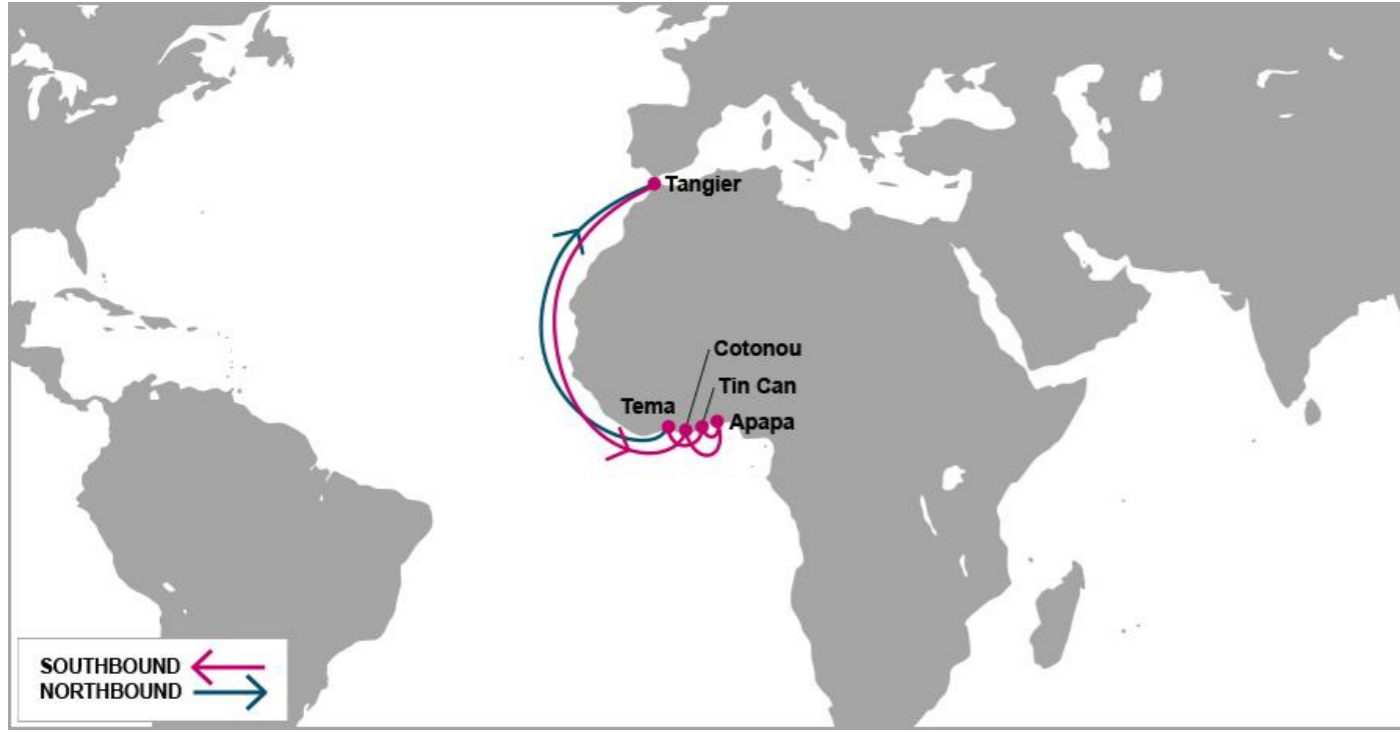

ARB: Africa Rainbow Bridge

PORT ROTATION

(Terminals are subject to change)

ORIGIN	ETA/ETD	TERMINAL
Tangier	FRI/SAT	Eurogate Terminal Tangier
Cotonou	MON/WED	Benin Terminal Cotonou
Apapa	WED/FRI	Apm Terminals, Apapa
Tin Can	FRI/SUN	TinCan Island Container Terminal Ltd.
Tema	MON/TUE	Meridian Port Services Ltd (MPS)
Tangier	FRI/SAT	Eurogate Terminal Tangier
Turnaround days:	28	

Weekly/Fixed Day Service

KEY TRANSIT TABLE

S/B	COO	APP	TIP	TEM	N/B	APP	TIP	TEM	TNG
TNG	9	11	13	16	COO	1	2	5	16
					APP		1	3	14
					TIP			1	12
					TEM				10

KEY TRANSIT TABLE - UNLOCODE PORT NAME & COUNTRY NAME

TNG: Tangier, Morocco | COO: Cotonou, Benin | APP: Apapa, Nigeria | TIP: Tin Can, Nigeria | TEM: Tema, Ghana

Last update : 28-Feb-2018