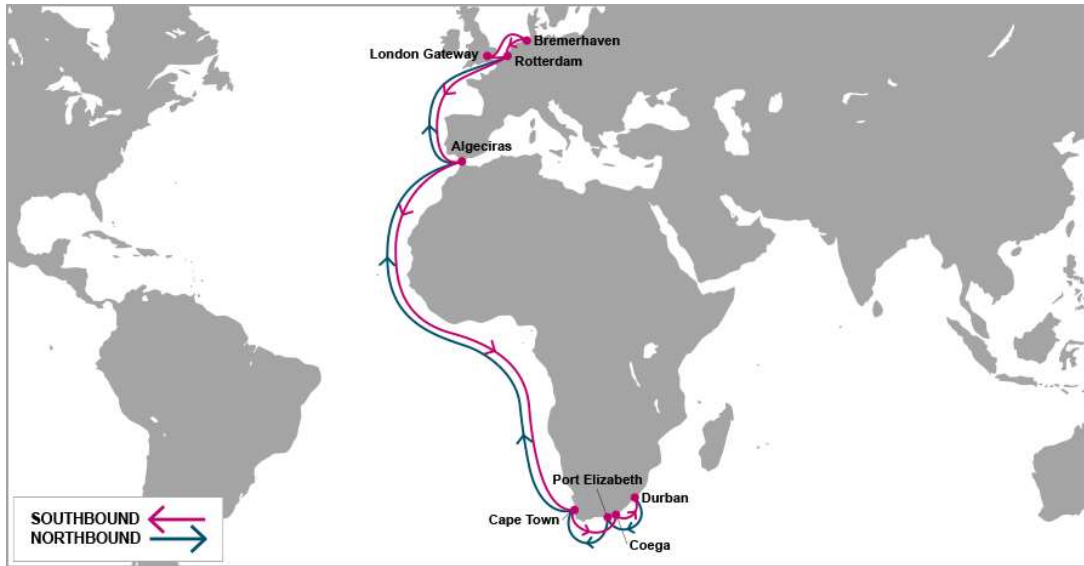

SRX: South Africa Rainbow Express

KEY TRANSIT TABLE

| S/B | ALG | CPT | ZBA | DUR | N/B | ALG | RTM | LGP | BRV |
|-----|-----|-----|-----|-----|-----|-----|-----|-----|-----|
| LGP | 9 | 22 | 25 | 28 | DUR | 20 | 23 | 25 | 27 |
| BRV | 6 | 19 | 22 | 25 | PLZ | 16 | 19 | 21 | 23 |
| RTM | 5 | 18 | 21 | 24 | CPT | 12 | 15 | 17 | 19 |
| ALG | | 13 | 16 | 19 | ALG | | 3 | 5 | 7 |

KEY TRANSIT TABLE - UNLOCODE PORT NAME & COUNTRY NAME

LGP: London Gateway, UK | BRV: Bremerhaven, Germany | RTM: Rotterdam, Netherland | ALG: Algeciras, Spain | CPT: Cape Town, South Africa | ZBA: Ngqura, South Africa | DUR: Durban, South Africa | PLZ: Port Elizabeth, South Africa

PORT ROTATION

(Terminals are subject to change)

| ORIGIN | ETA/ETD | TERMINAL |
|----------------|---------|------------------------------------|
| London Gateway | FRI/FRI | London Gateway |
| Bremerhaven | SUN/MON | NTB North Sea Terminal Bremerhaven |
| Rotterdam | TUE/TUE | APM Terminals Rotterdam B.V. |
| Algeciras | SUN/SUN | Total Terminal International (TTI) |
| Cape Town | SAT/SUN | Cape Town Container Terminal |
| Coega | TUE/WED | Ngqura Container Terminal |
| Durban | FRI/MON | Durban Container Terminal |
| Port Elizabeth | THU/FRI | Port Elizabeth Container Terminal |
| Cape Town | SUN/TUE | Cape Town Container Terminal |
| Algeciras | SUN/SUN | Algeciras APMT Terminal |
| Rotterdam | WED/THU | APM Terminals Rotterdam B.V. |
| London Gateway | FRI/FRI | London Gateway |