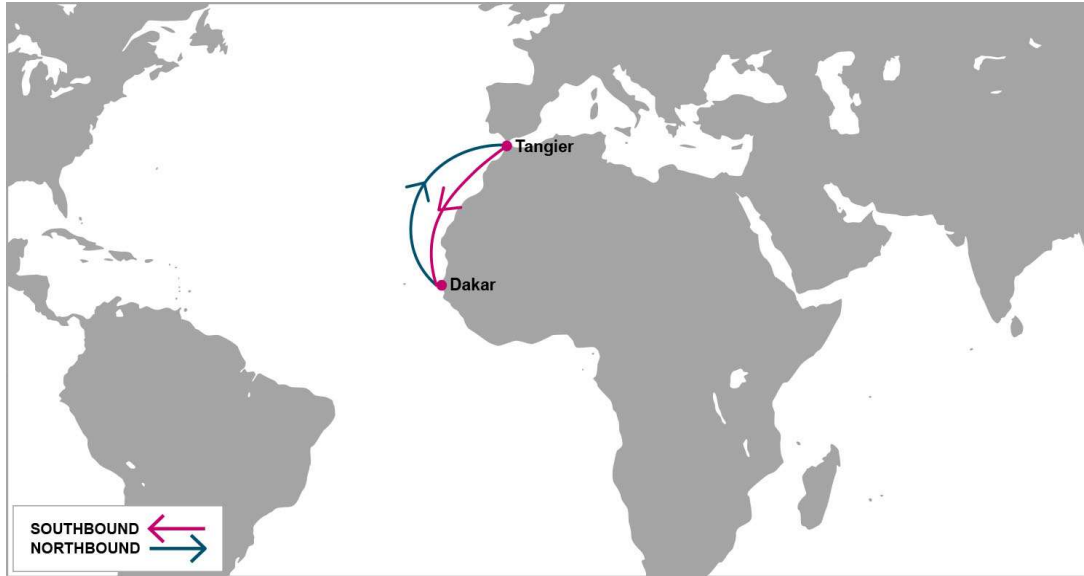

ARE: Africa Rainbow Express

KEY TRANSIT TABLE

S/B	DKR	N/B	TNG
TNG	7	DKR	6

KEY TRANSIT TABLE - UNLOCODE PORT NAME & COUNTRY NAME

TNG: Tangier, Morocco | DKR: Dakar, Senegal

PORT ROTATION

(Terminals are subject to change)

ORIGIN	ETA/ETD	TERMINAL
Tangier	MON/MON	Eurogate
Dakar	MON/TUE	DP World Dakar
Tangier	MON/MON	Eurogate

Turnaround days: 28

Weekly/Fixed Day Service

Last update : 08-Nov-2018