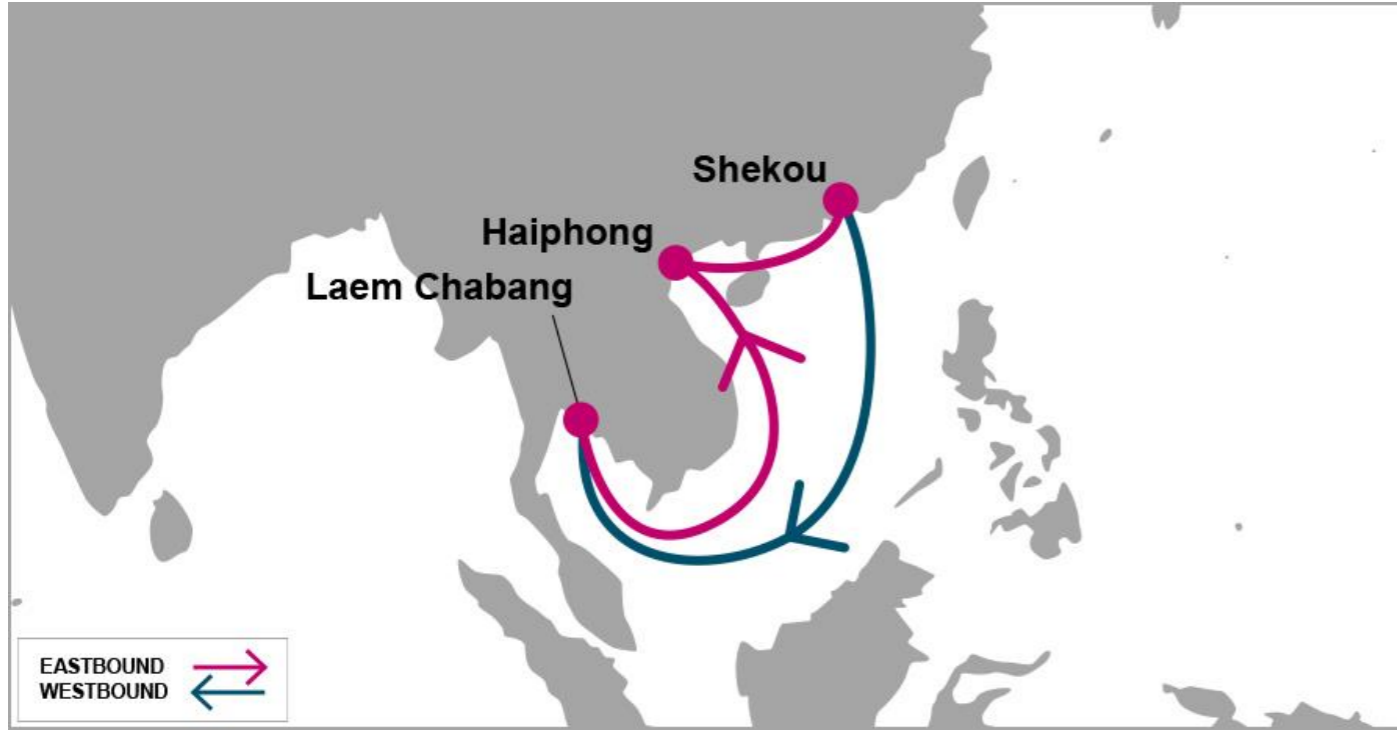

## TVH: Thailand Vietnam Haiphong

## PORT ROTATION

ORIGIN	ETA/ETD	TERMINAL
Laem Chabang	WED/WED	TBD
Haiphong	SUN/MON	*Tan Vu Terminal
Shekou	WED/THU	Shekou Container Terminal
Laem Chabang	WED/WED	TBD
<b>Turnaround days:</b>	<b>14</b>	

Weekly/Fixed Day Service

### KEY TRANSIT TABLE - UNLOCODE PORT NAME & COUNTRY NAME

LCH: Laem Chabang, Thailand | HPH: Haiphong, Vietnam | SHK: Shekou, China

## EFFECTIVE VESSEL:

TBD

Last update : 14-Feb-2018