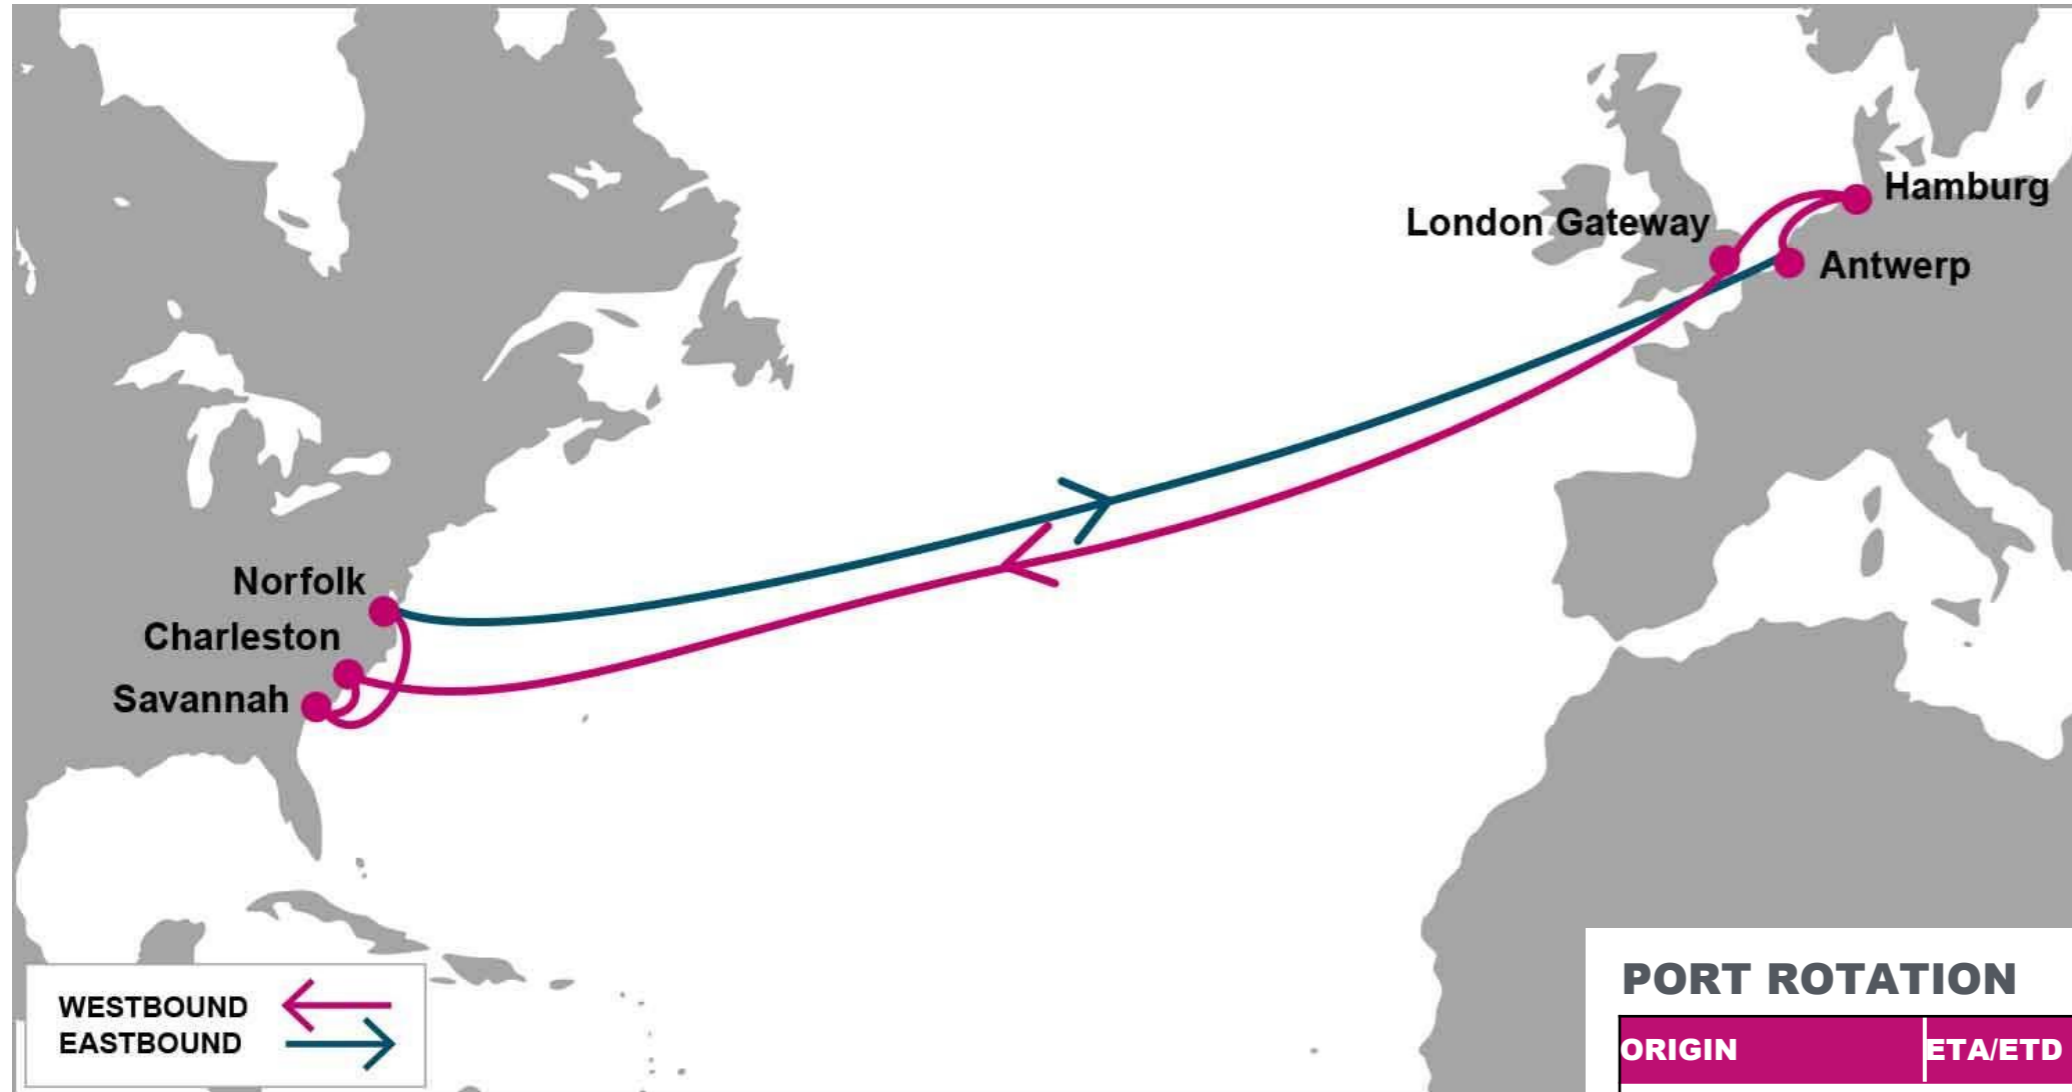

For more information, please click [here](#)

**PORT ROTATION**

(Terminals are subject to change)

ORIGIN	ETA/ETD	TERMINAL
Antwerp	FRI/SUN	PSA Europe Terminal
Hamburg	MON/WED	Container Terminal Altenwerder (CTA)
London Gateway	THU/FRI	DP World London Gateway Port
Charleston	WED/THU	Wando Welch Terminal (WWT)
Savannah	FRI/SAT	Garden City Terminal
Norfolk	TUE/WED	Norfolk International Terminal (NIT)
Antwerp	FRI/SUN	PSA Europe Terminal
<b>Turnaround days: 35</b>		

W/B	CHS	SAV	ORF	E/B	ANR	HAM	LGP
ANR	17	19	23	CHS	15	18	21
HAM	14	16	20	SAV	12	15	18
LGP	12	14	18	ORF	9	12	15

**KEY TRANSIT TABLE** - UNLOCODE PORT NAME & COUNTRY NAME

**ANR:** Antwerp, Belgium | **HAM:** Hamburg, Germany | **LGP:** London Gateway, UK | **CHS:** Charleston, USA | **SAV:** Savannah, USA | **ORF:** Norfolk, USA

NOTE: Transit times and port rotation are as of now and subject to change