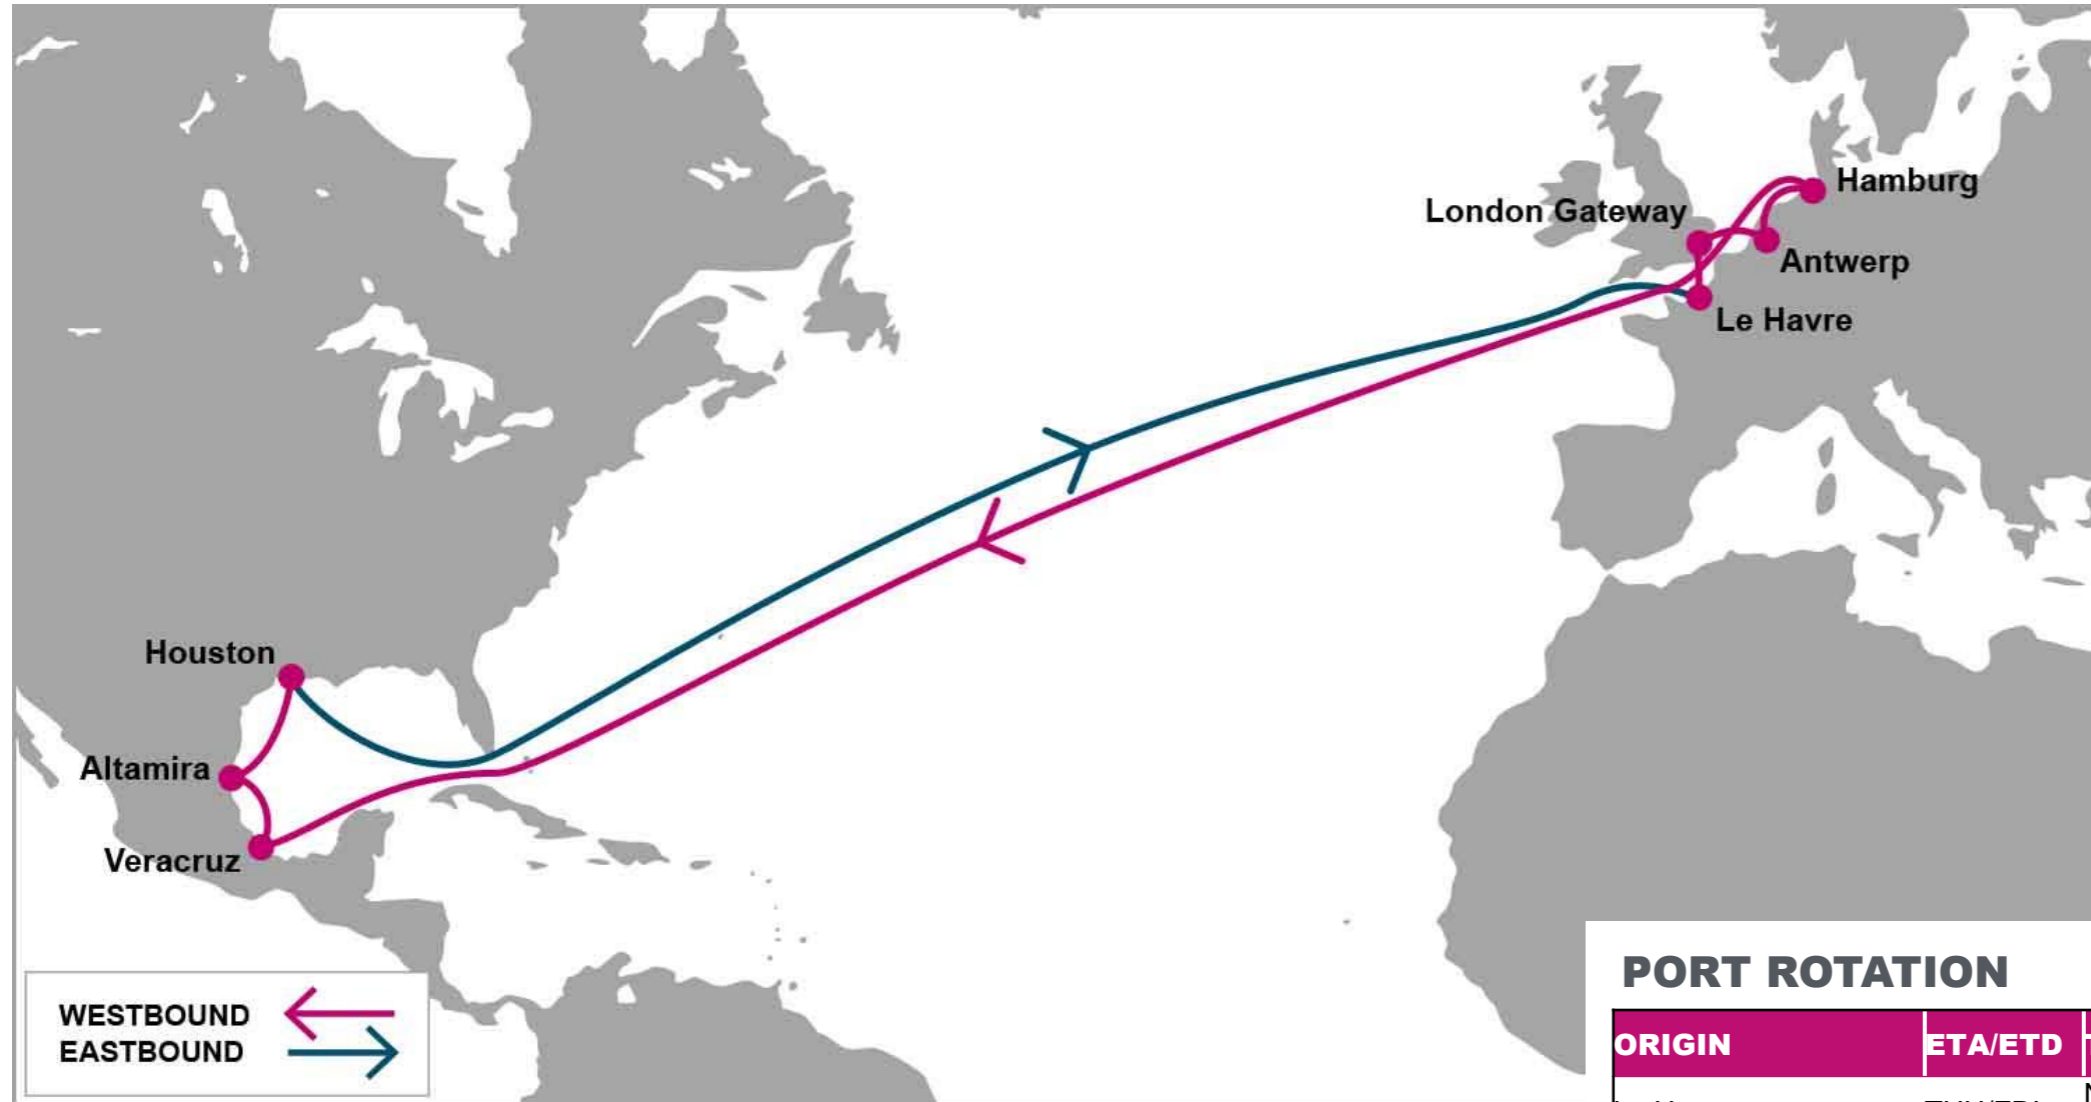

For more information, please click [here](#)

**PORT ROTATION**

(Terminals are subject to change)

ORIGIN	ETA/ETD	TERMINAL
Le Havre	THU/FRI	North Terminals - Quais de l'Atlantique (CNMP)
London Gateway	SAT/SAT	DP World London Gateway Port
Antwerp	MON/TUE	PSA Europe Terminal
Hamburg	THU/FRI	Container Terminal Altenwerder (CTA)
Veracruz	THU/FRI	Internaconal de Contenedores Asociados de Veracruz
Altamira	SAT/SUN	Infraestructura Portuaria Mexicana (IPM)
Houston	TUE/THU	Barbours Cut Terminal (BCT)
Le Havre	THU/FRI	North Terminals - Quais de l'Atlantique (CNMP)
<b>Turnaround days:</b>		<b>42</b>

W/B	VER	ATM	HOU	E/B	LEH	LGP	ANR	HAM
LEH	20	22	25	VER	20	22	24	27
LGP	19	21	24	ATM	18	20	22	25
ANR	16	18	21	HOU	14	16	18	21
HAM	13	15	18					

**KEY TRANSIT TABLE** - UNLOCODE PORT NAME & COUNTRY NAME

**LGP:** London Gateway, UK | **ANR:** Antwerp, Belgium | **HAM:** Hamburg, Germany | **TUX:** Tuxpan, Mexico | **VER:** Veracruz, Mexico | **ATM:** Altamira, Mexico | **HOU:** Houston, USA | **MSY:** New Orleans, USA

NOTE: Transit times and port rotation are as of now and subject to change