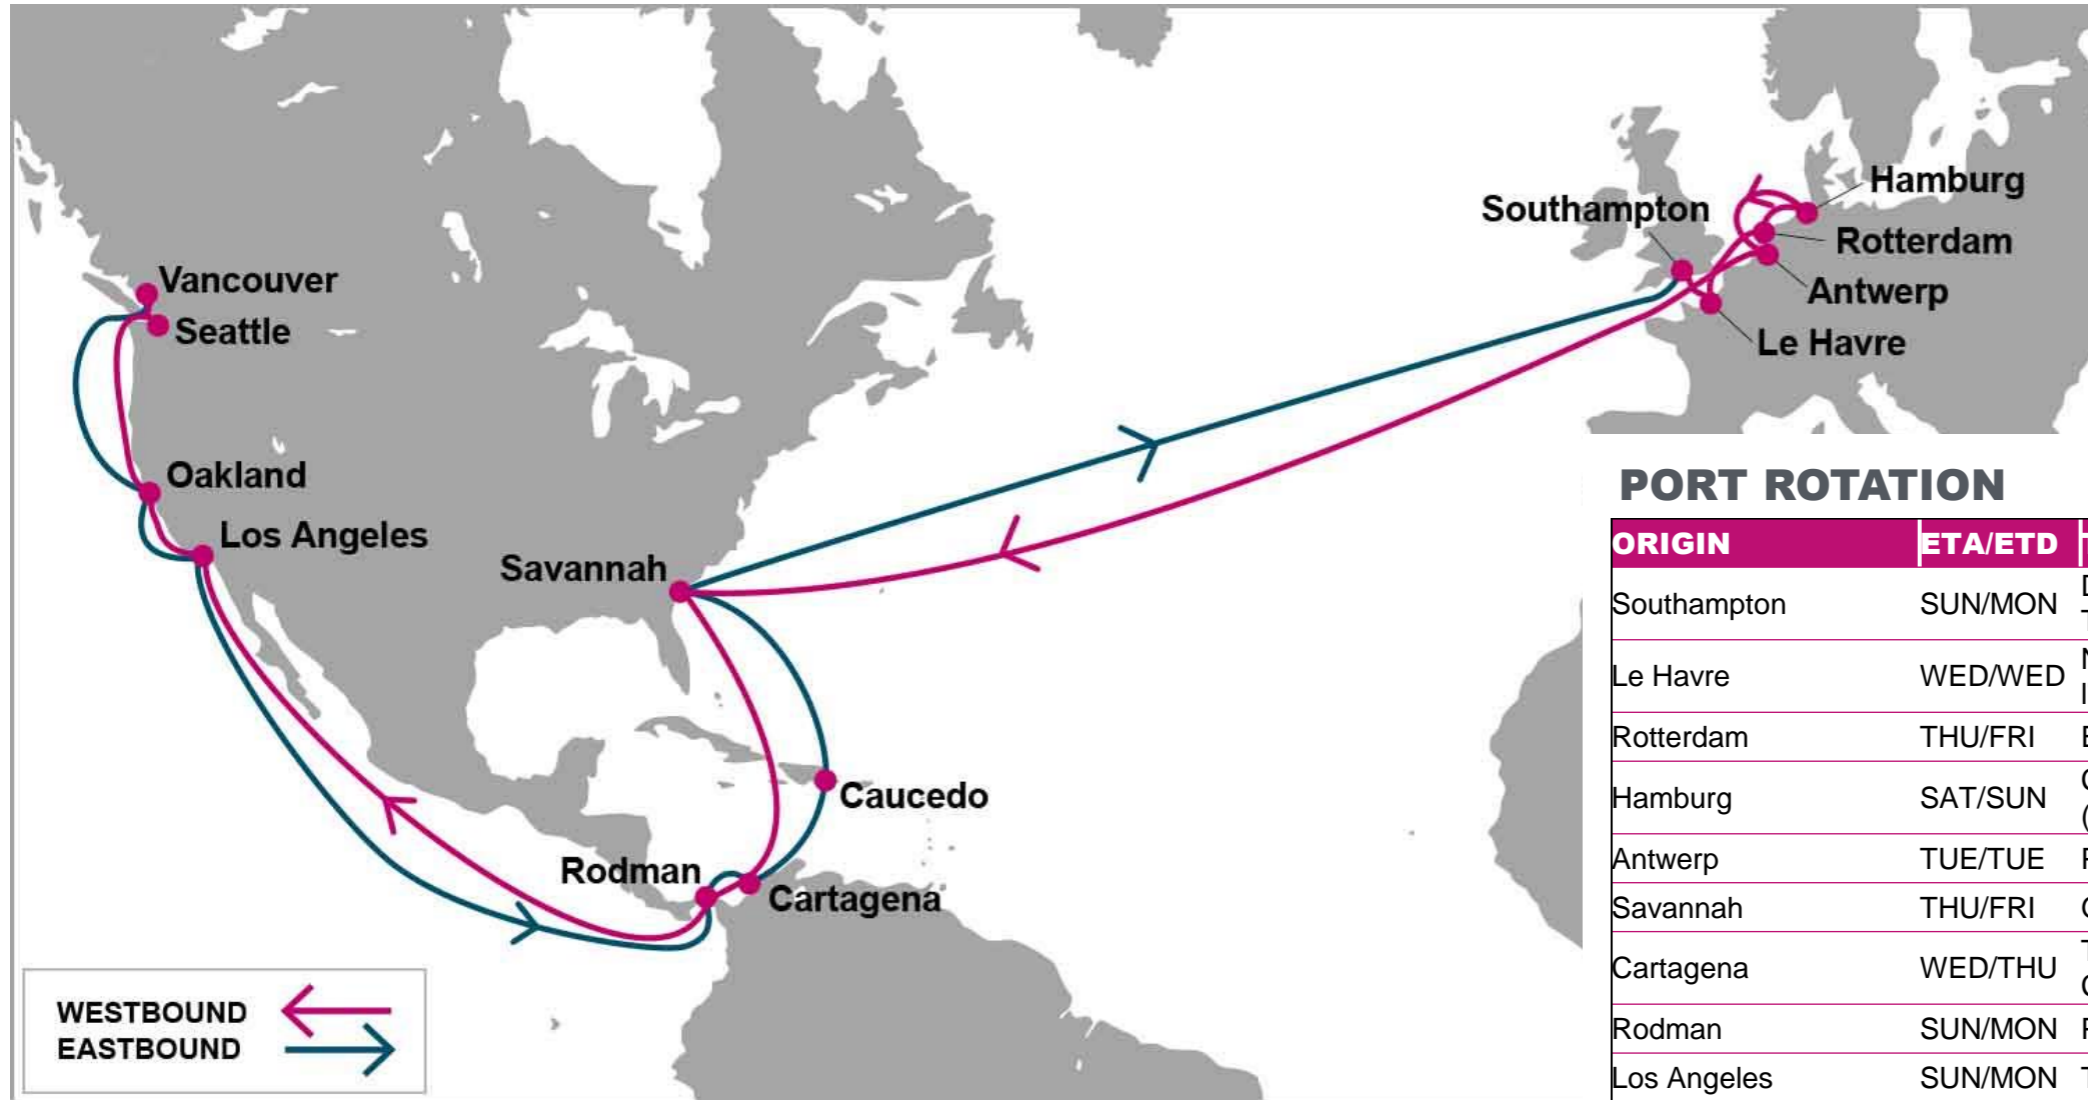

For more information, please click [here](#)

PORT ROTATION

(Terminals are subject to change)

ORIGIN	ETA/ETD	TERMINAL
Southampton	SUN/MON	DP World Southampton Container Terminal (SCT)
Le Havre	WED/WED	North Terminals - Quais de l'Atlantique (CNMP)
Rotterdam	THU/FRI	ECT Delta Terminal
Hamburg	SAT/SUN	Container Terminal Altenwerder (CTA)
Antwerp	TUE/TUE	PSA Europe Terminal
Savannah	THU/FRI	Garden City Terminal
Cartagena	WED/THU	Terminal De Contenedores De Cartagena (Contecar)
Rodman	SUN/MON	PSA Panama International Terminal
Los Angeles	SUN/MON	TraPac
Oakland	TUE/WED	Oakland International container Terminal (OICT)
Seattle	SAT/SUN	SSA Seattle T-18
Vancouver	MON/TUE	DP World Fraser Surrey
Oakland	THU/THU	Oakland International container Terminal (OICT)
Los Angeles	FRI/SAT	TraPac
Rodman	SAT/SAT	PSA Panama International Terminal
Cartagena	TUE/TUE	Terminal De Contenedores De Cartagena (Contecar)
Caucedo	THU/FRI	DP World Caucedo
Savannah	TUE/WED	Garden City Terminal
Southampton	MON/TUE	DP World Southampton Container Terminal (SCT)

KEY TRANSIT TABLE - UNLOCODE PORT NAME & COUNTRY NAME
SOU: Southampton, UK | **RTM:** Rotterdam, Netherland | **HAM:** Hamburg, Germany | **ANR:** Antwerp, Belgium | **LEH:** Le Havre, France | **SEA:** Seattle, USA | **VAN:** Vancouver, Canada | **OAK:** Oakland, USA | **LAX:** Los Angeles, USA | **LGB:** Long Beach, USA | **ROD:** Rodman, Panama | **CTG:** Cartagena, Colombia | **CAU:** Caucedo, Dominican Republic | **SAV:** Savannah, USA

NOTE: Transit times and port rotation are as of now and subject to change