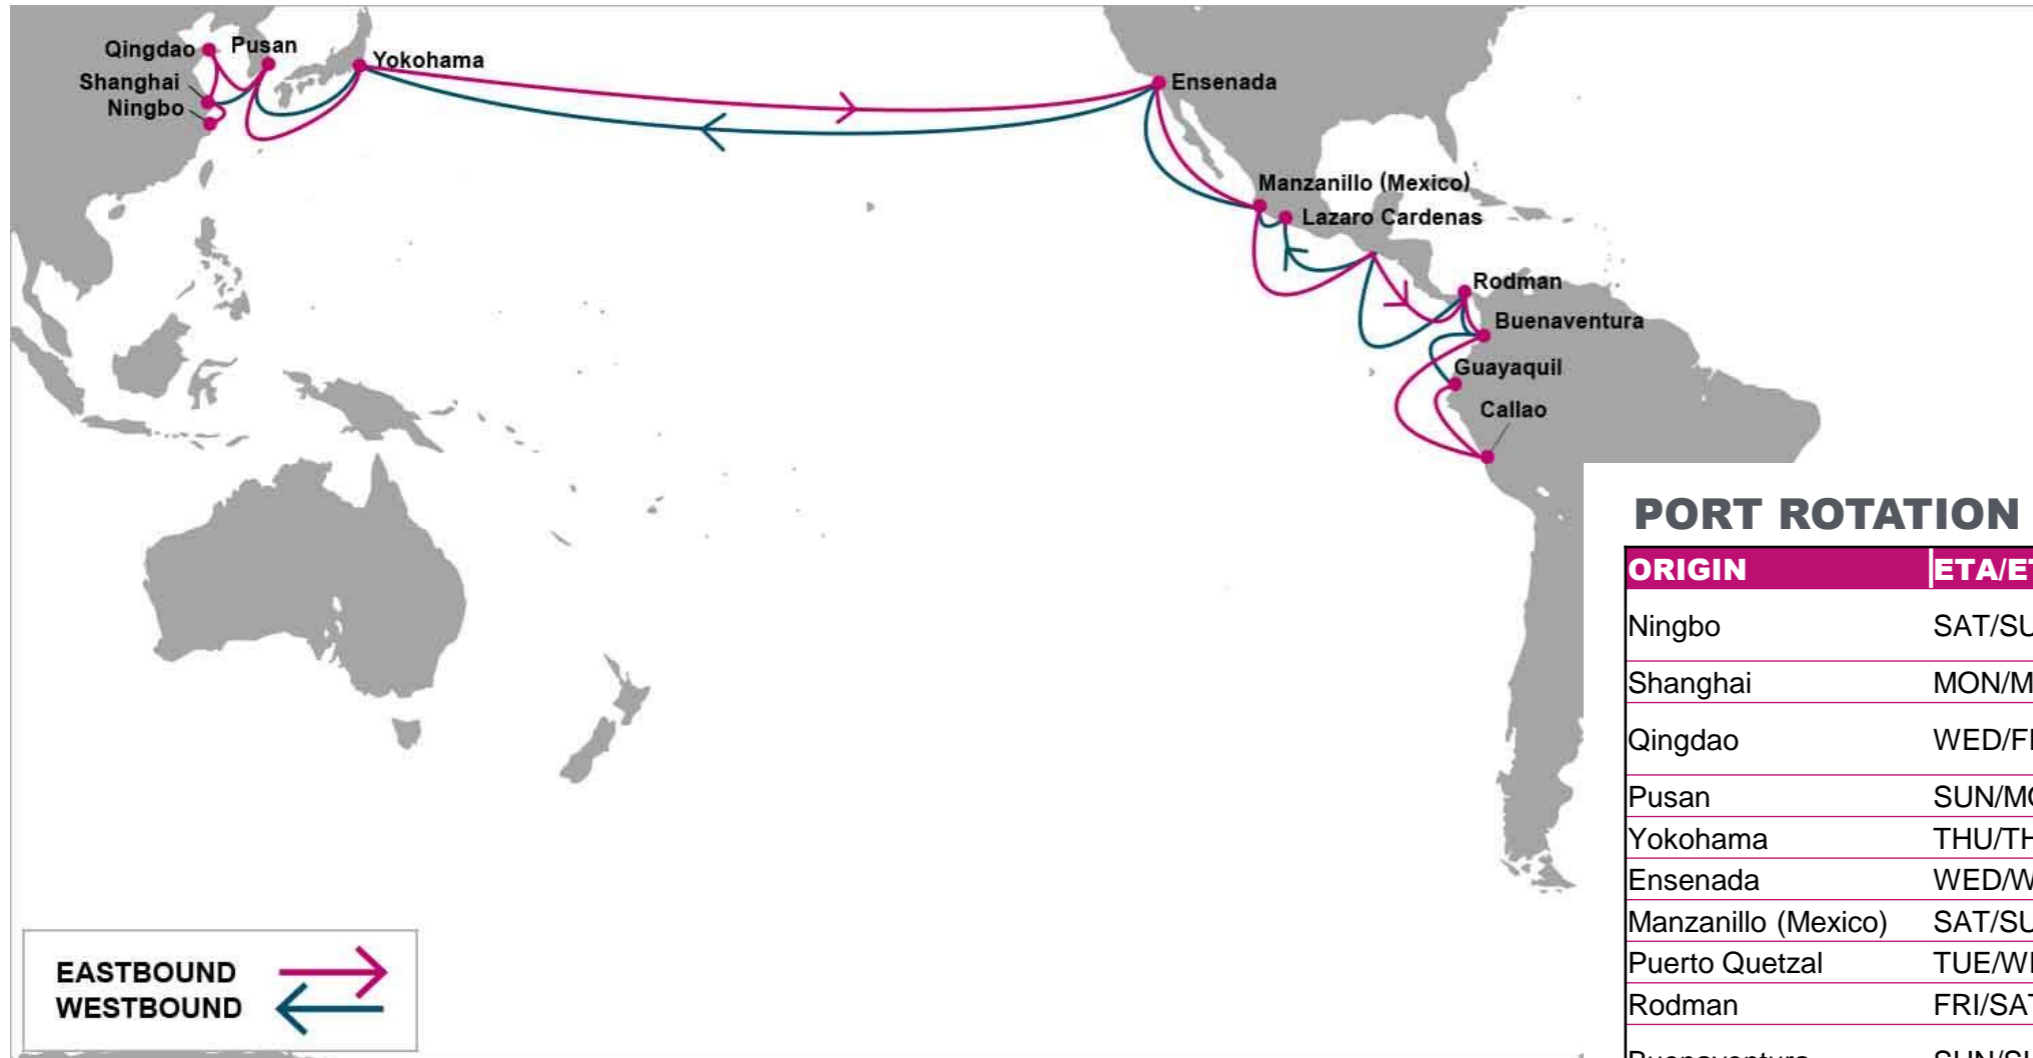

For more information, please click [here](#)

**PORT ROTATION**

(Terminals are subject to change)

ORIGIN	ETA/ETD	TERMINAL
Ningbo	SAT/SUN	Ningbo Port Group Beilun Third Container Terminal (BLTCT)
Shanghai	MON/MON	SIPG Yangshan Phase IV (SIPGSD)
Qingdao	WED/FRI	Qingdao Qianwan Container Terminal (QQCT)
Pusan	SUN/MON	Pusan Newport Company (PNC)
Yokohama	THU/THU	Minami Honmoku MC-3
Ensenada	WED/WED	Ensenada Internatioal Terminal (EIT)
Manzanillo (Mexico)	SAT/SUN	SSA Mexico
Puerto Quetzal	TUE/WED	APM Terminals Quetzal (TCQ)
Rodman	FRI/SAT	PSA Panama International Terminal
Buenaventura	SUN/SUN	Sociedad Portuaria Regional De Buenaventura (SPRB)
Callao	WED/THU	DP World Callao
Guayaquil	SAT/TUE	Terminal Portuario De Guayaquil (TPG)
Buenaventura	THU/FRI	Sociedad Portuaria Regional De Buenaventura (SPRB)
Rodman	SAT/SUN	PSA Panama International Terminal
Lazaro Cardenas	THU/THU	Lazaro Cardenas Terminal Portuaria (HPH)
Manzanillo (Mexico)	FRI/SAT	SSA Mexico
Ensenada	TUE/WED	Ensenada Internatioal Terminal (EIT)
Yokohama	MON/MON	Minami Honmoku MC-3
Pusan	WED/THU	Pusan Newport Company (PNC)
Ningbo	SAT/SUN	Ningbo Port Group Beilun Third Container Terminal (BLTCT)

**Turnaround days: 77**

**KEY TRANSIT TABLE** - UNLOCODE PORT NAME & COUNTRY NAME

**NGB:** Ningbo, China | **SHA:** Shanghai, China | **TAO:** Qingdao, China | **PUS:** Pusan, South Korea | **YOK:** Yokohama, Japan | **ESE:** Ensenada, Mexico | **ZLO:** Manzanillo, Mexico | **LZC:** Lazaro Cardenas, Mexico | **PRQ:** Puerto Quetzal, Guatemala | **ROD:** Rodman, Panama | **BUN:** Buenaventura, Colombia | **CLL:** Callao, Peru | **GYE:** Guayaquil, Ecuador

NOTE: Transit times and port rotation are as of now and subject to change