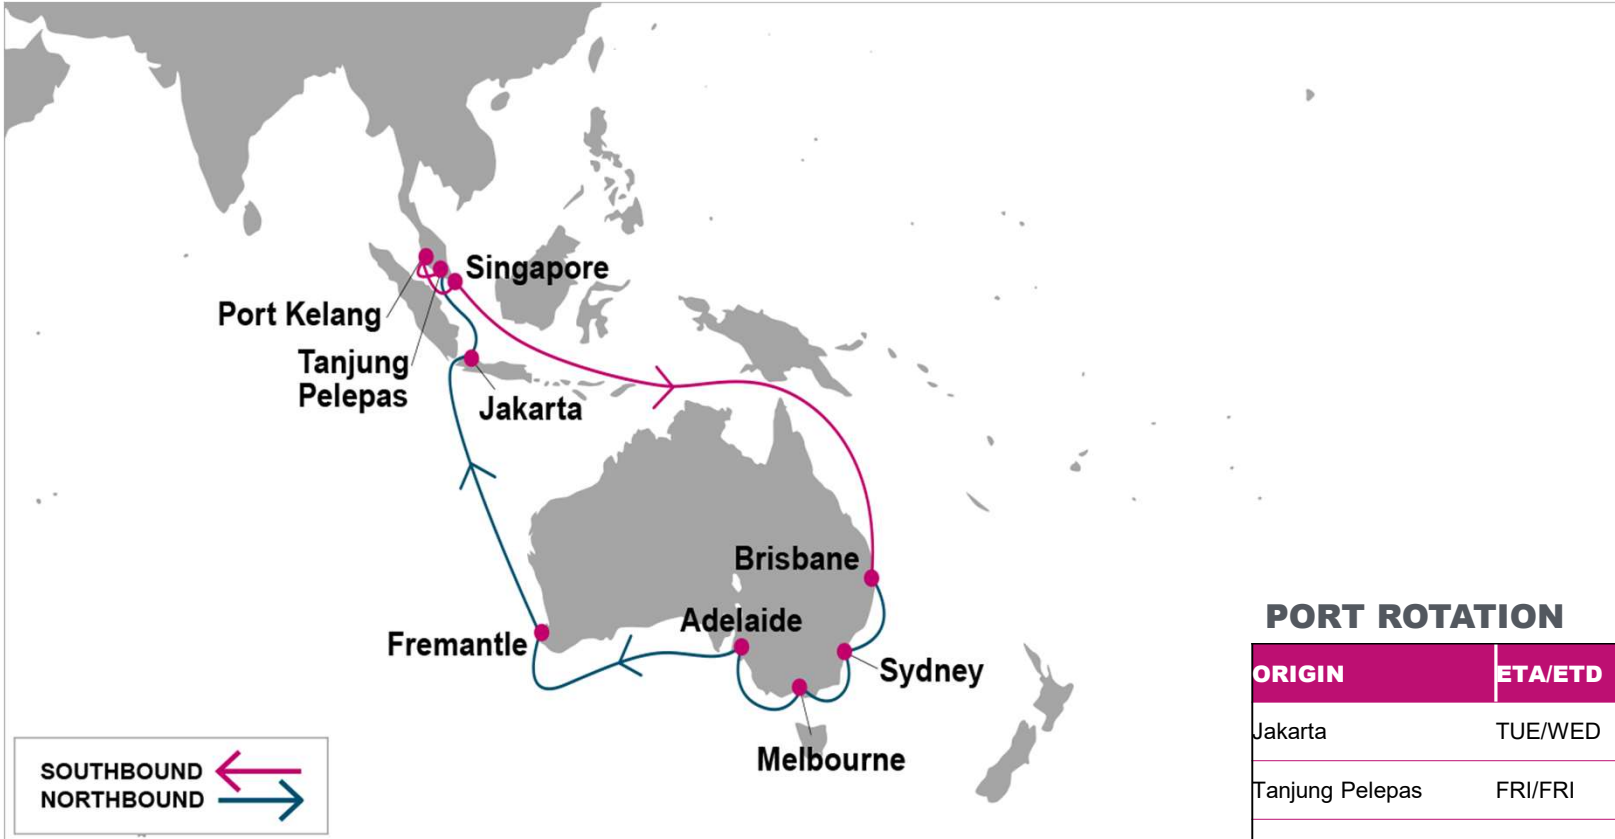

For more information, please click [here](#)

**PORT ROTATION**

(Terminals are subject to change)

ORIGIN	ETA/ETD	TERMINAL
Jakarta	TUE/WED	NPCT1
Tanjung Pelepas	FRI/FRI	Tanjung Pelepas
Port Kelang	SAT/SUN	Westport
Singapore	MON/TUE	PSA Singapore
Brisbane	SAT/SUN	TBC
Sydney	TUE/WED	TBC
Melbourne	FRI/SAT	TBC
Adelaide	MON/MON	Flinders
Fremantle	SUN/MON	TBC
Jakarta	TUE/WED	NPCT1
<b>Turnaround days: 42</b>		

KEY TRANSIT TABLE - UNLOCODE PORT NAME & COUNTRY NAME

JKT: Jakarta, Indonesia | TPP: Tanjung Pelepas, Malaysia | SIN: Singapore, Singapore | PKG: Port Kelang, Malaysia | FRE: Fremantle, Australia | ADL: Adelaide, Australia | MEL: Melbourne, Australia | SYD: Sydney, Australia | BNE: Brisbane, Australia

NOTE: Transit times and port rotation are as of now and subject to change