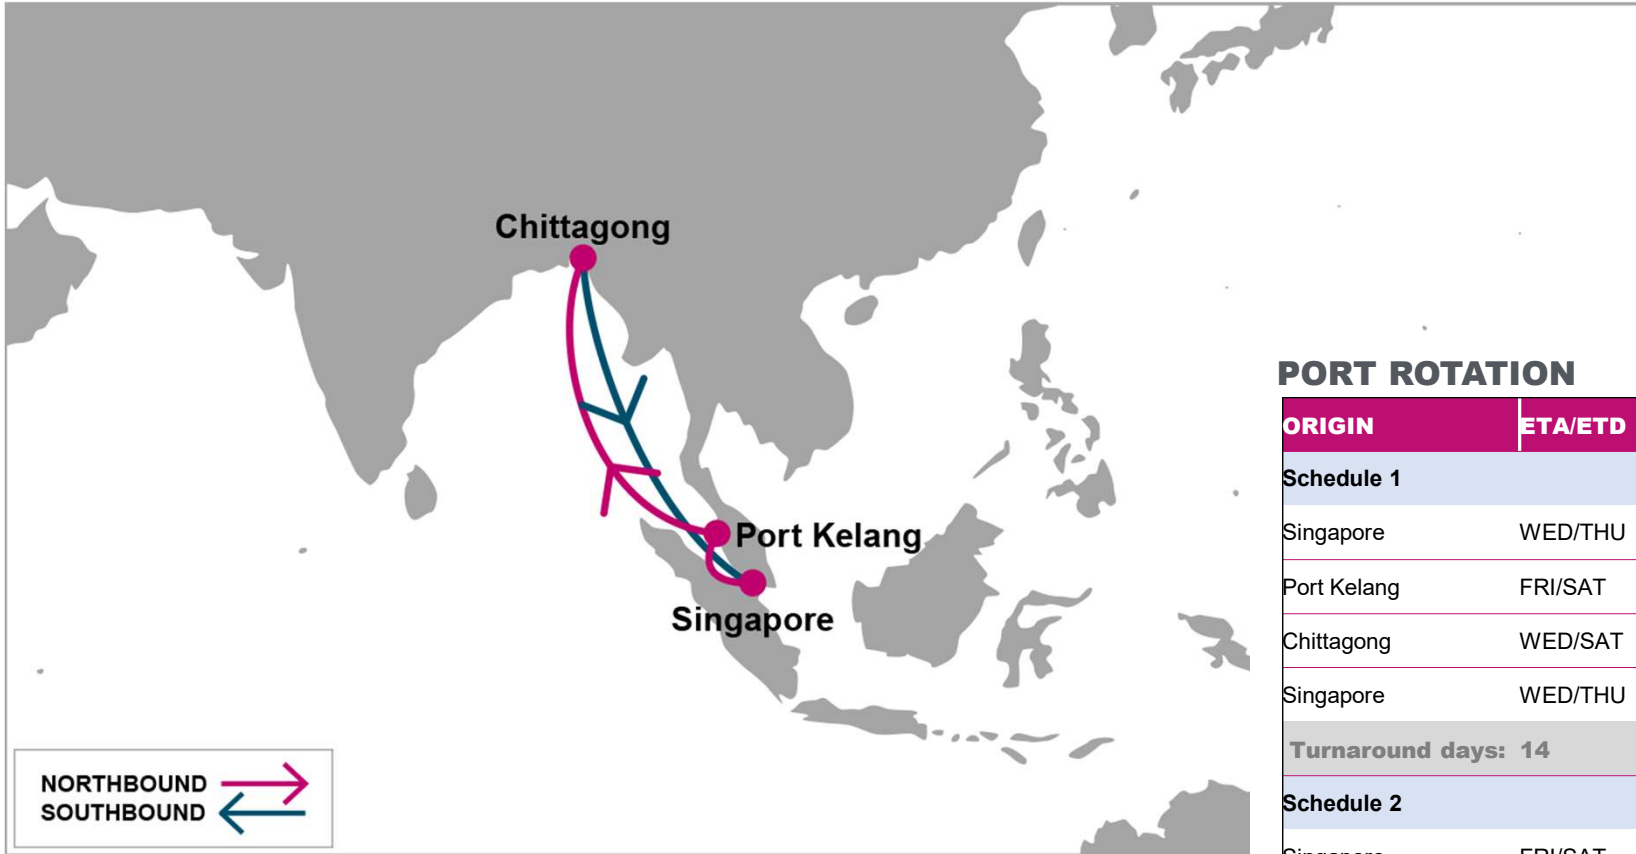

For more information, please click [here](#)

PORT ROTATION

(Terminals are subject to change)

ORIGIN	ETA/ETD	TERMINAL
Schedule 1		
Singapore	WED/THU	PSA Singapore
Port Kelang	FRI/SAT	West Port
Chittagong	WED/SAT	New Container Terminal
Singapore	WED/THU	PSA Singapore
Turnaround days: 14		
Schedule 2		
Singapore	FRI/SAT	PSA Singapore
Port Kelang	SUN/MON	West Port
Chittagong	THU/MON	Chittagong Container Terminal
Singapore	FRI/SAT	PSA Singapore
Turnaround days: 14		
Schedule 3		
Singapore	SUN/MON	PSA Singapore
Chittagong	SAT/WED	New Container Terminal
Singapore	SUN/MON	PSA Singapore
Turnaround days: 14		

Schedule 1				
N/B	PKG	CGP	S/B	SIN
SIN	1	6	CGP	4
Schedule 2				
N/B	PKG	CGP	S/B	SIN
SIN	1	5	CGP	4

Schedule 3			
N/B	CGP	S/B	SIN
SIN	5	CGP	4

KEY TRANSIT TABLE - UNLOCODE PORT NAME & COUNTRY NAME

SIN: Singapore, Singapore | **PKG:** Port Kelang, Malaysia | **CGP:** Chittagong, Bangladesh

NOTE: Transit times and port rotation are as of now and subject to change